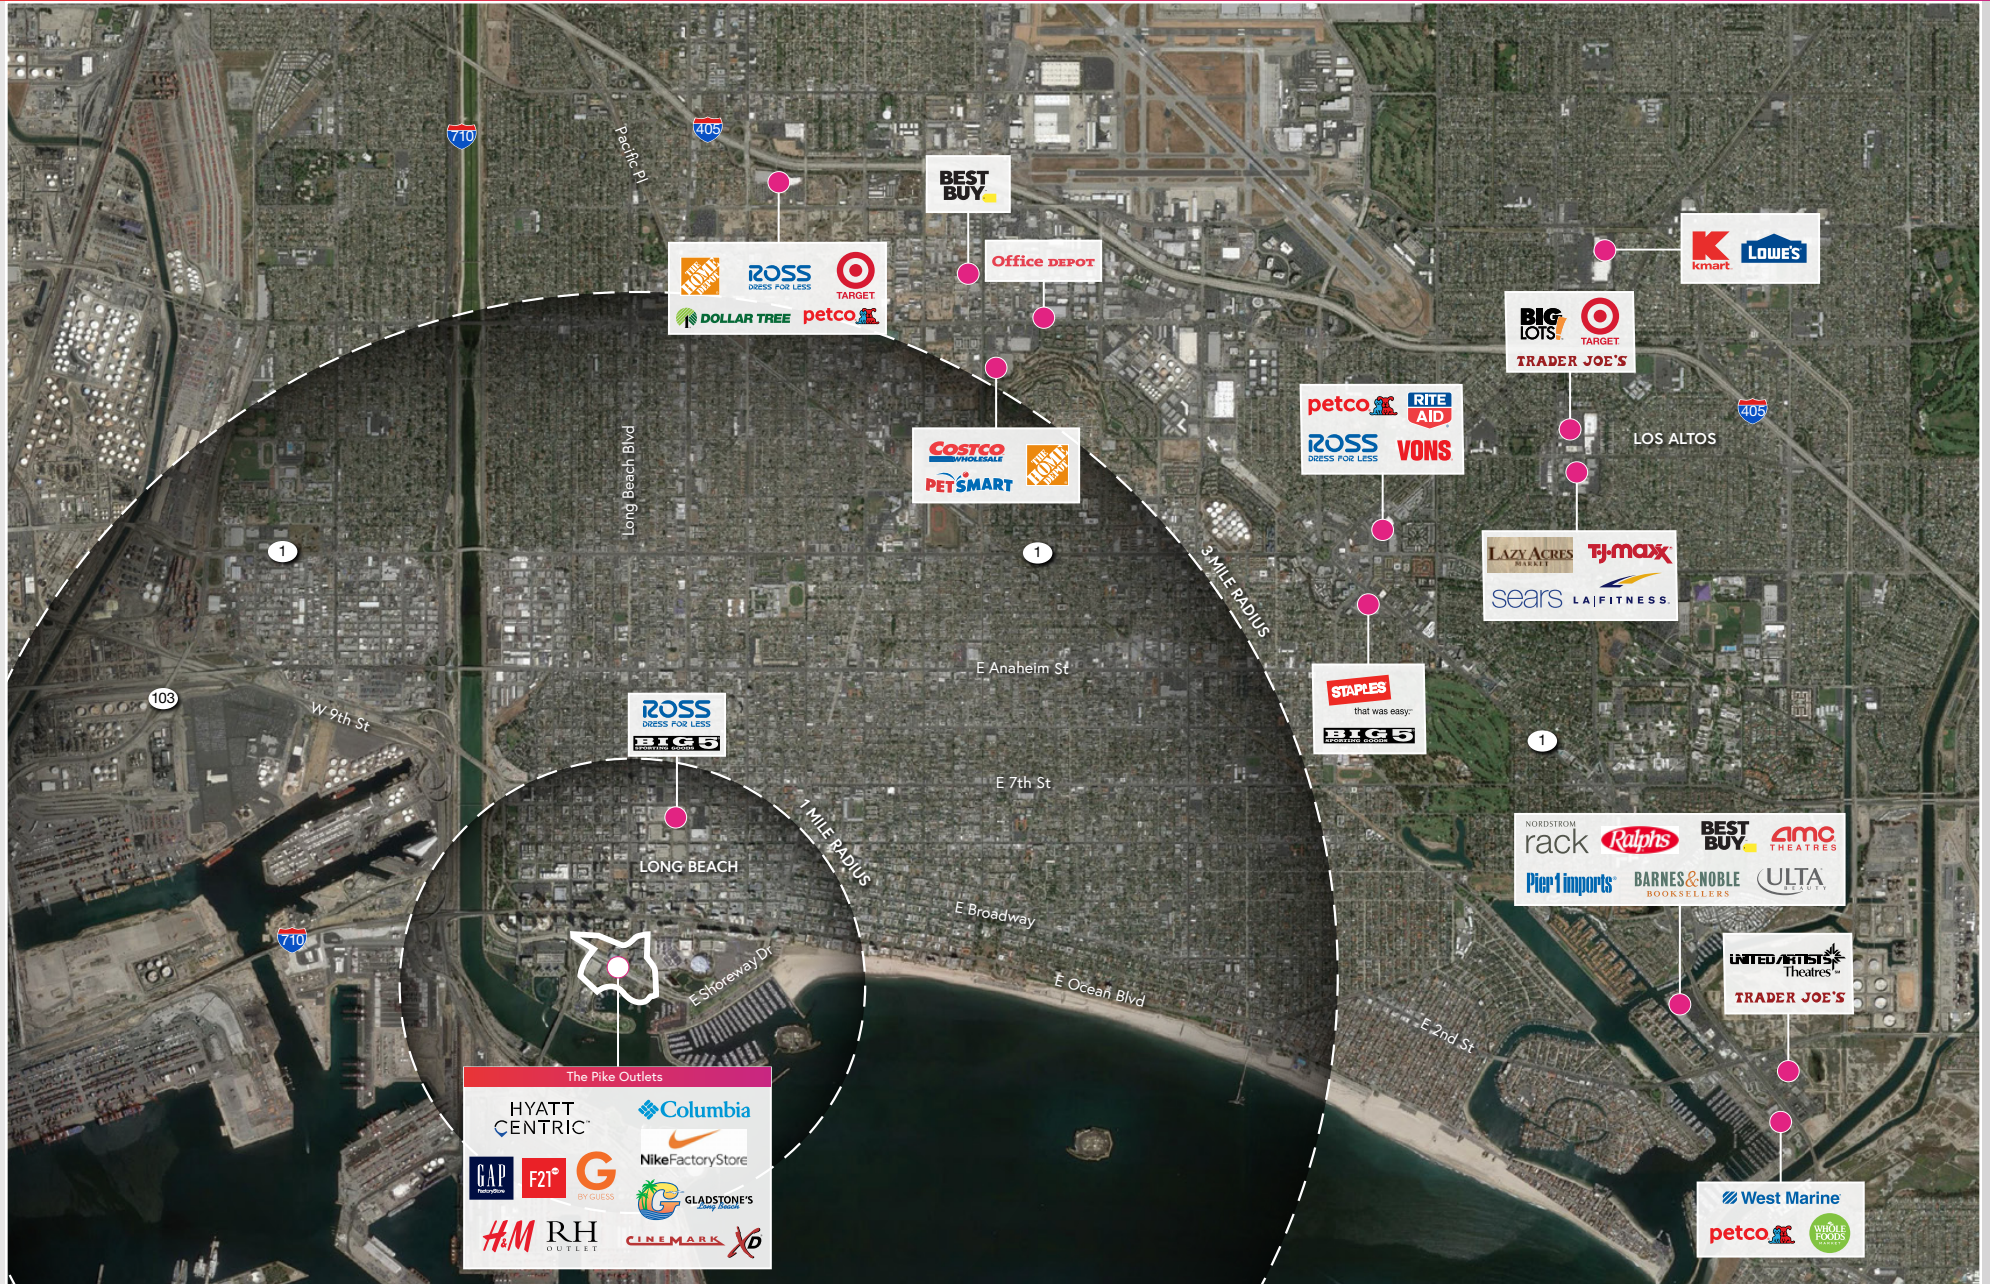

The Pike Outlets LONG BEACH, CALIFORNIA

COMPETITION MAP

LEASING CONTACT: REED TREADWELL / 602.358.2257 / RTREADWELL@SITECENTERS.COM

LOCATION: 20 MILES SOUTH OF DOWNTOWN LOS ANGELES