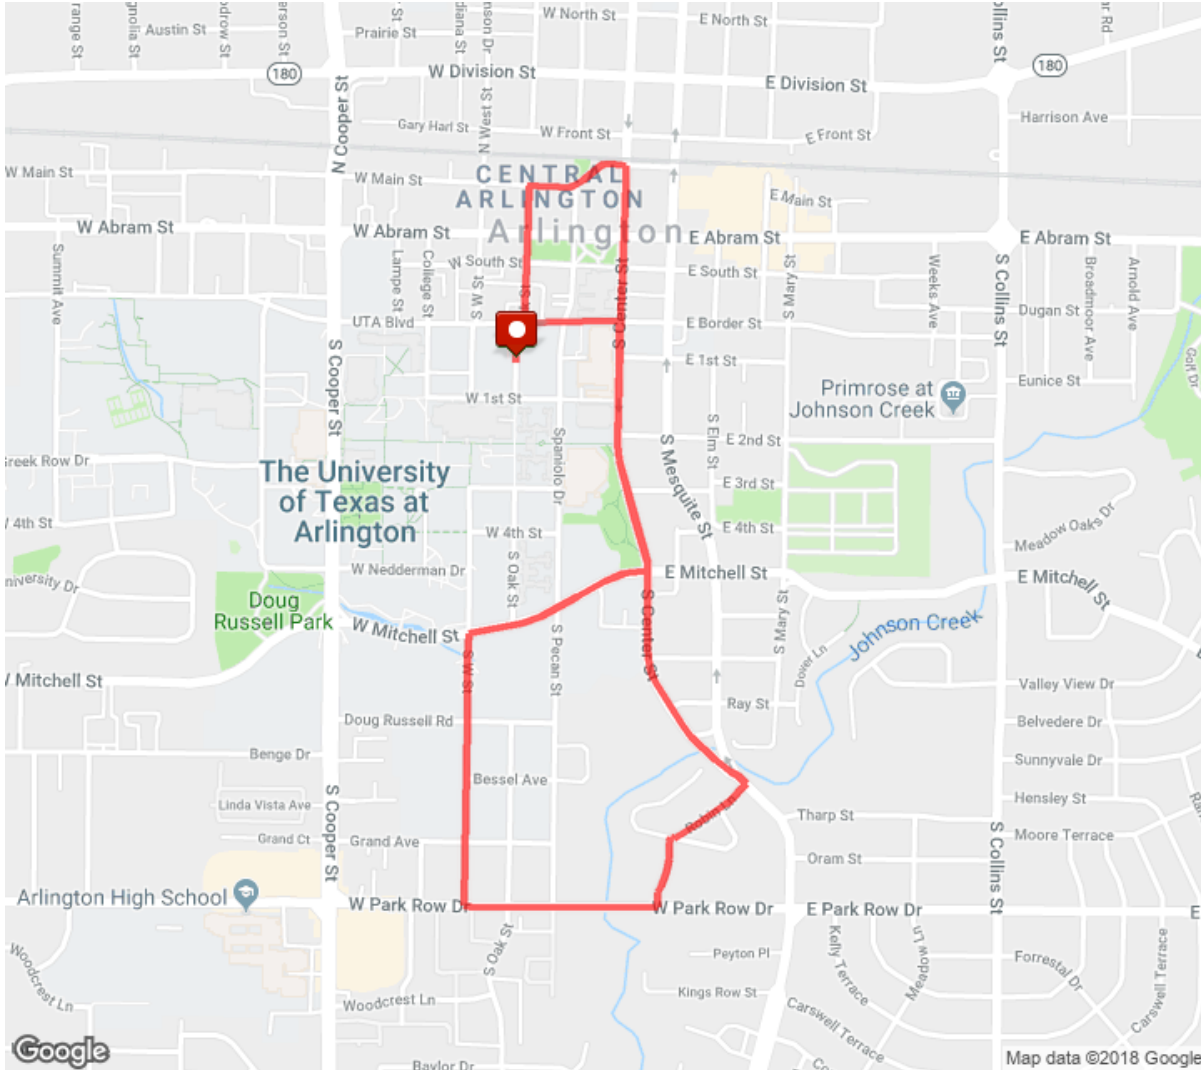

JiggleButt2019(5KCourse)Opt08

Distance: 3.23 mi

Elevation Gain: 66 ft

Elevation Max: 635 ft

Notes

-
- 0.00 mi** Head north on S Oak St toward UTA Blvd
-
- 0.18 mi** Head north on S Oak St toward W Abram St Destination will be on the left
-
- 0.27 mi** Head east on W Main St toward S Oak St
-
- 0.40 mi** Head east on Main St toward N Center St
-
- 0.42 mi** Turn right onto S Center St
-
- 0.45 mi** Head south on S Center St toward E Abram St Destination will be on the left
-
- 0.59 mi** Head south on S Center St toward E Border St
-
- 0.75 mi** Head south on S Center St toward W 1st St
-
- 0.86 mi** Head south on S Center St toward E 3rd St Destination will be on the left
-
- 1.11 mi** Head south on S Center St toward W 6th St
-
- 1.41 mi** Turn right onto Robin Ln Destination will be on the left
-
- 1.50 mi** Head southwest on Robin Ln toward Turtle Creek Dr
-
- 1.55 mi** Turn left to stay on Robin Ln
-
- 1.66 mi** Turn right onto W Park Row Dr
-
- 1.95 mi** Turn right onto S W St
-
- 1.95 mi** Head north on S W St toward Grand Ave
-
- 2.35 mi** Head east on W Mitchell St toward S Oak St
-
- 2.64 mi** Turn left onto S Center St
Destination will be on the left
-
- 2.72 mi** Head north on S Center St toward E 3rd St
-
- 2.97 mi** Head north on S Center St toward E Border St
-
- 3.02 mi** Turn left onto UTA Blvd
-
- 3.05 mi** Head west on UTA Blvd toward Spaniolo Dr Destination will be on the left
-
- 3.16 mi** Head west on UTA Blvd toward S Oak St
-
- 3.16 mi** Turn left onto S Oak St
-
- 3.22 mi** Destination
-