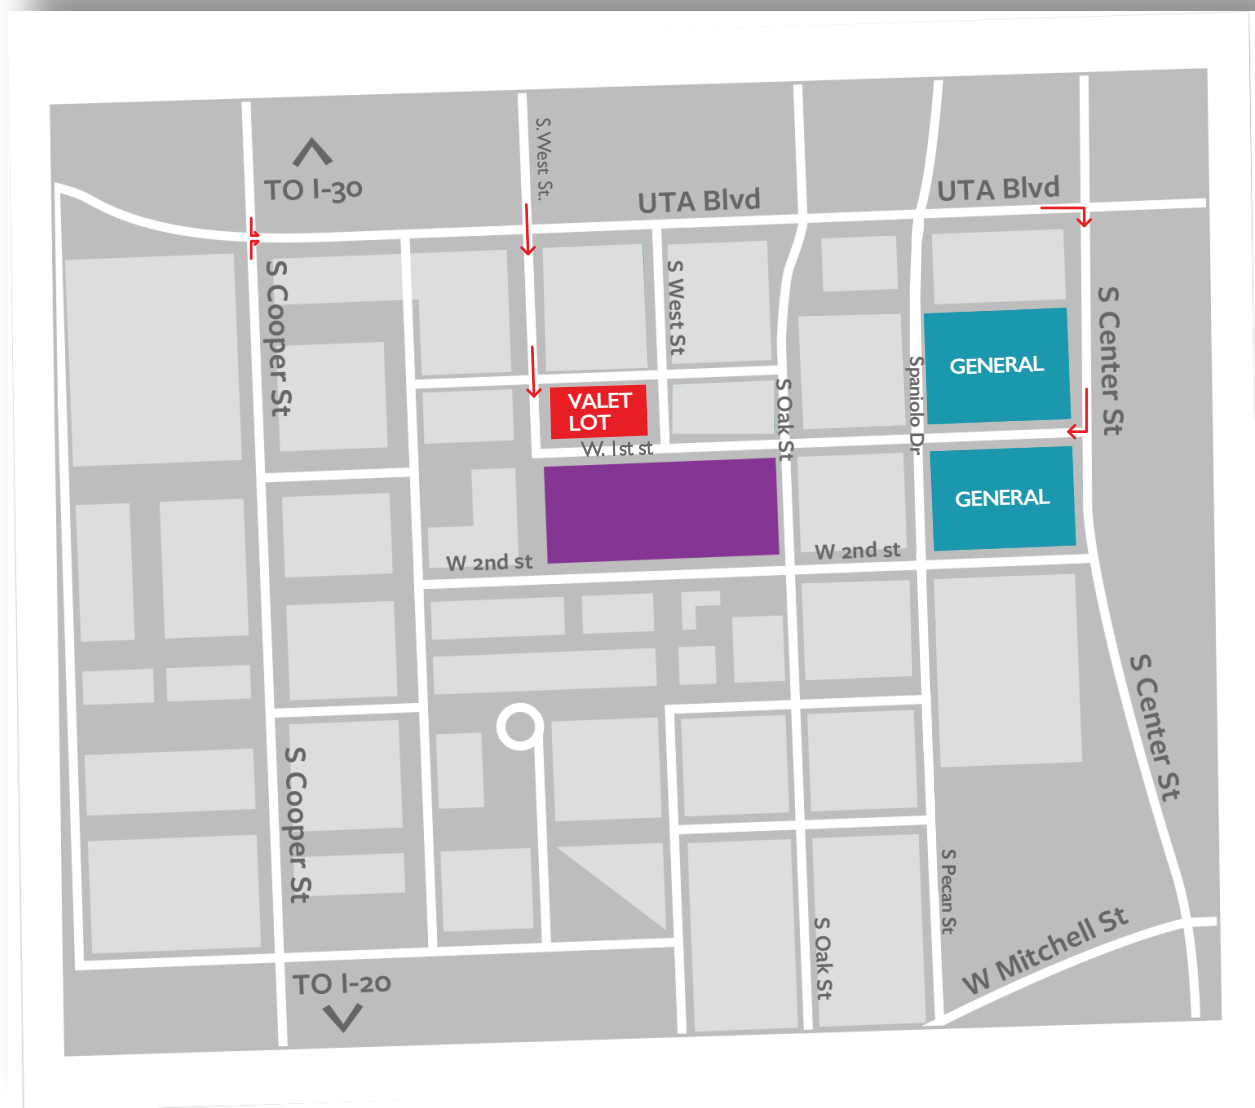

Directions & Location

General and Valet Parking

General parking will be located in the 2 garages just north of College Park Center.

Valet Parking

Park in style! Support Safe Haven by choosing to have your car valeted for a minimum donation of \$10. VIP Parking can be accessed in front of University Center.

 University Center

Jiggle Butt Run