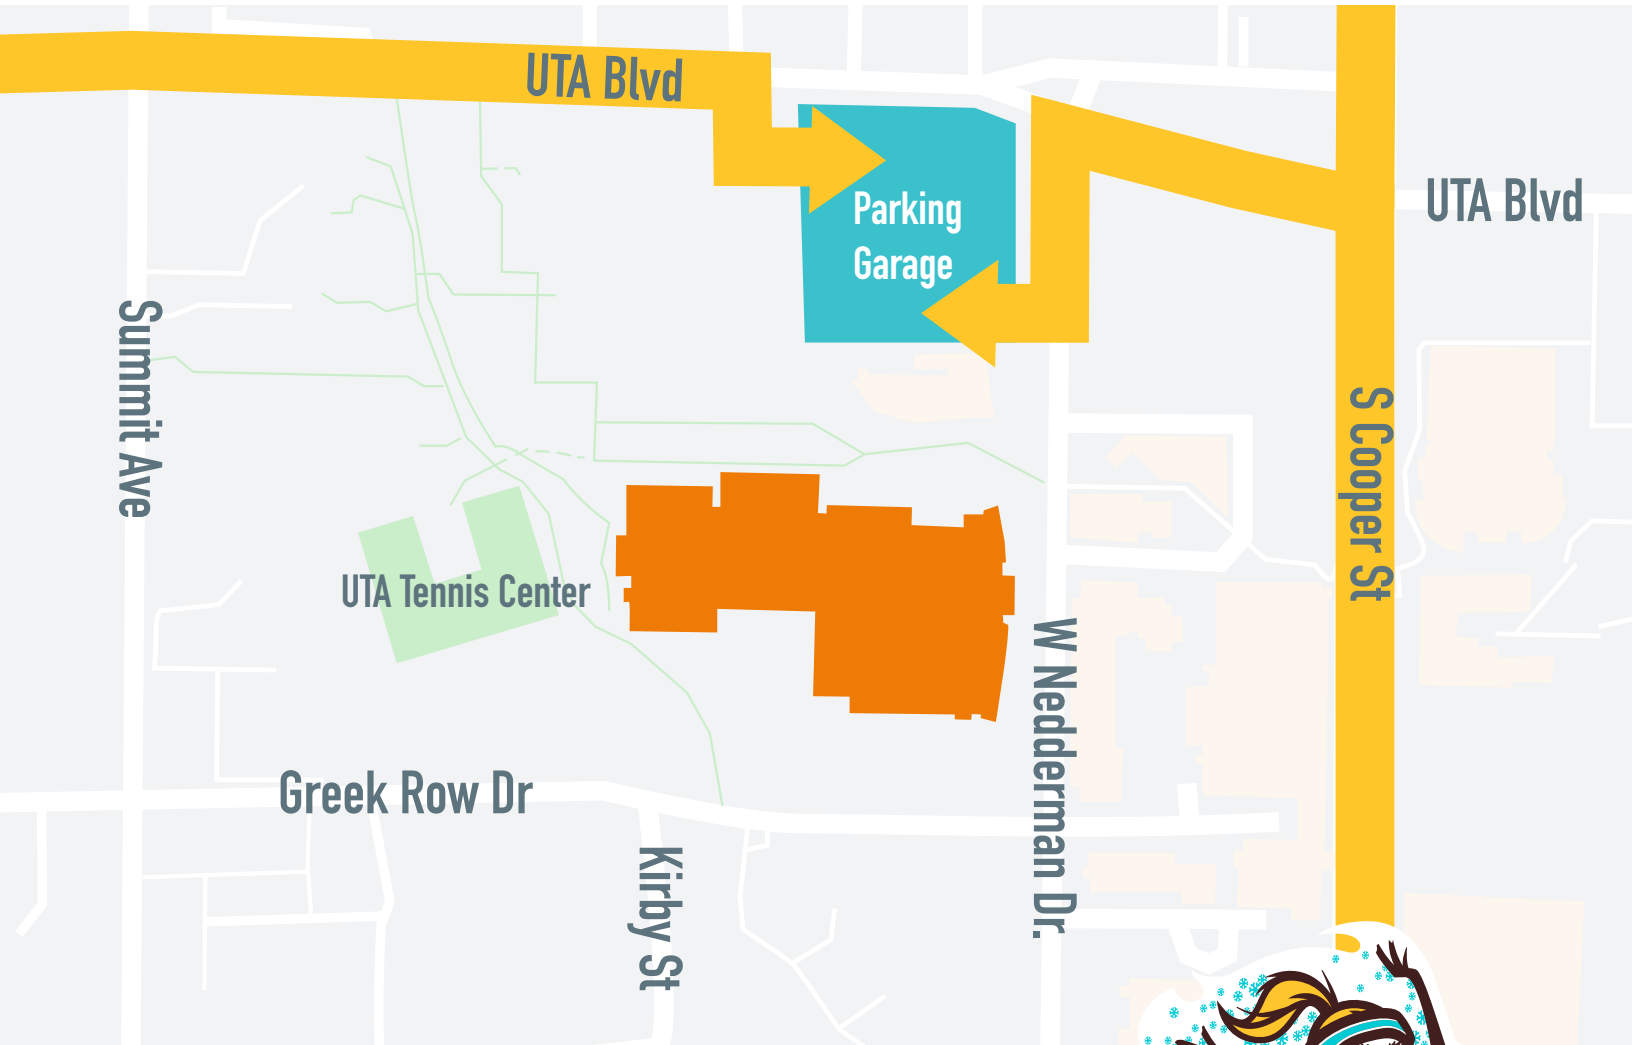

Directions & Location

Participants and Volunteer Parking

Take UTA BLVD to W. Nedderman Dr. and take right to parking garage.

KEY

-  Participants and Volunteer Parking
-  Mavericks Activities Center