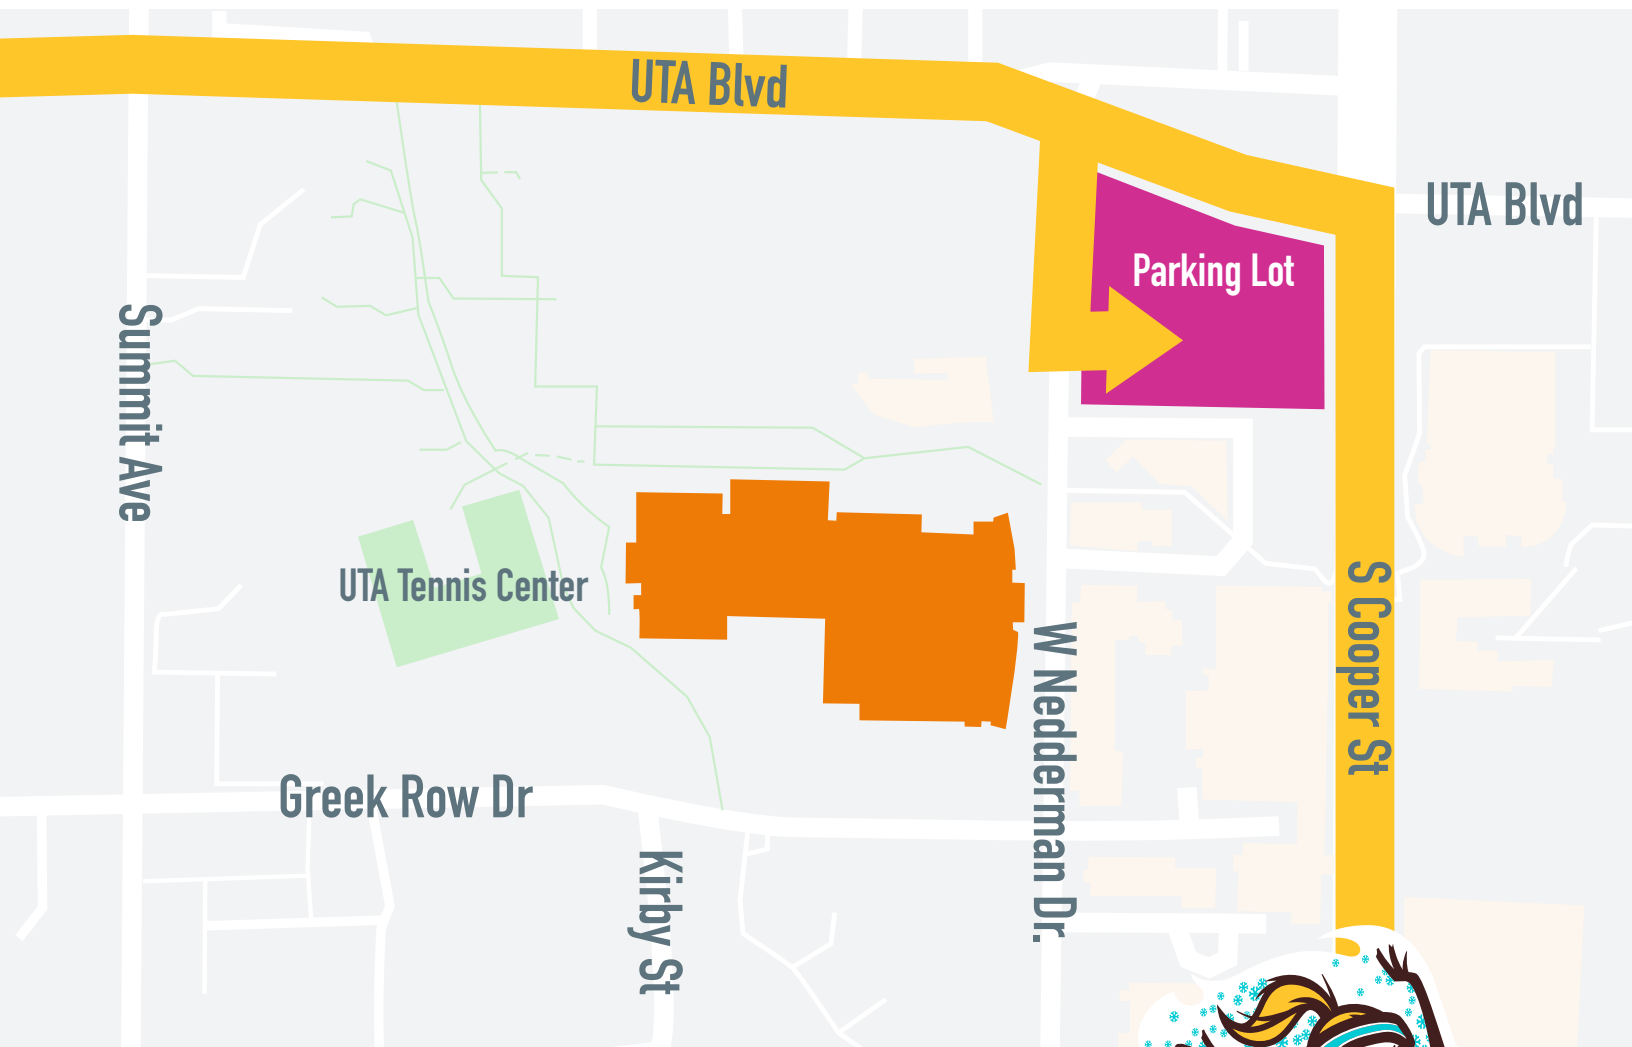

Directions & Location

Sponsor and Vendor Parking

Take UTA BLVD to W. Nedderman Dr. and take left into the first parking lot.

KEY

-  Sponsor and Vendor Parking
-  Mavericks Activities Center