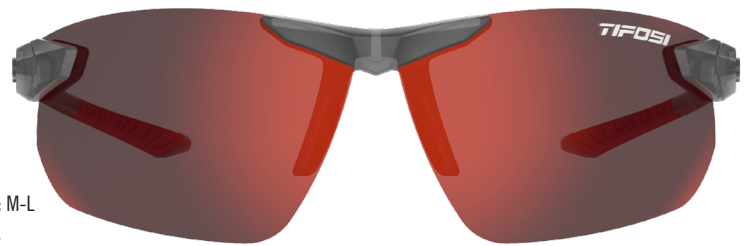

SEEK FC 2.0

FRAME: HALF   SIZING: M-L
WEIGHT: 23G   RX: N/A