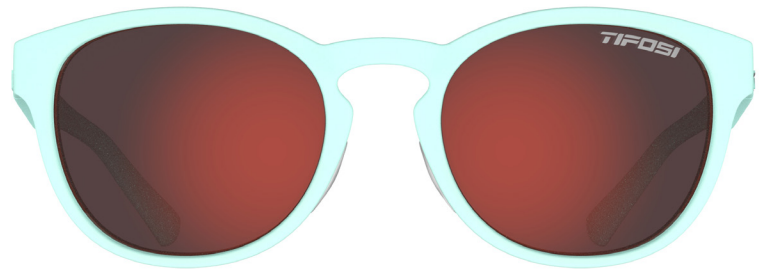

**AQUA SHIMMER**  
1790401964  
ROSE MIRROR

**HONEY**  
1790404775  
GT

**BLACKOUT**  
1790510551  
SMOKE POLARIZED ➤

**MATTE BLUE TORTOISE**  
1790505450  
BROWN POLARIZED ➤

**SVAGO**

FRAME: FULL    SIZING: S-L  
WEIGHT: 26G    RX: DIRECT FIT