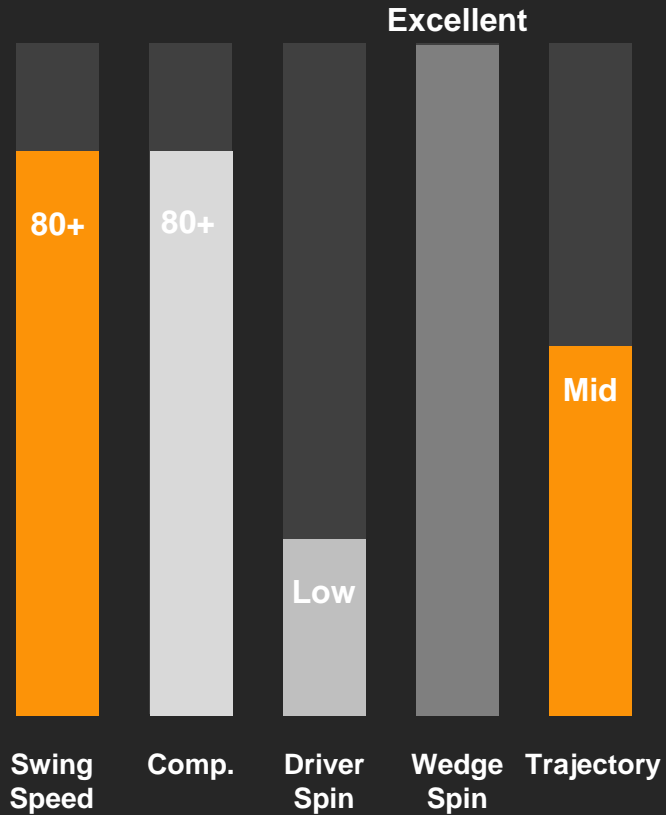

NEW Urethane Ball

NEW Condor

- 3 PC Construction
- Soft Cast Urethane Cover
- Hyper W-Carbonic Soft Core
- Hyper W-Carbonic Soft & Elastin Mantle
- 336 Perfect Symmetric Dimple Pattern
- 85 Comp.
- $ 29.00 WSP / $ 42.99 MAP
- Available in Jan. 2024