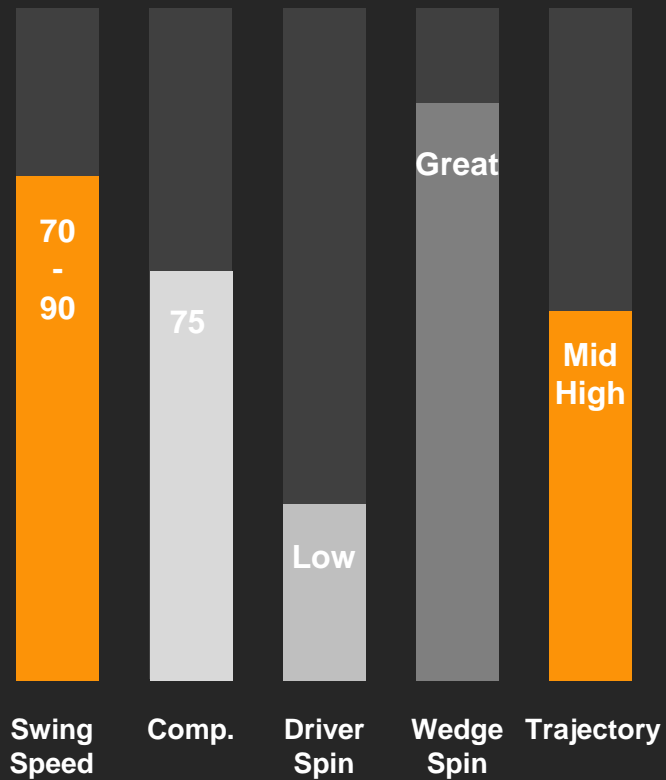

3PC Matte Finished

NEW Vivid Combi

- Combi Dual Color
- Easy Alignment & High Visibility
- Exclusive V-SF Matte Finish Coating
- 90 Compression, Explosive Distance Driven from Oversized Core
- 3 PC Construction
- $ 22.00 WSP / $ 32.99 MAP
- Available in Dec. 2023