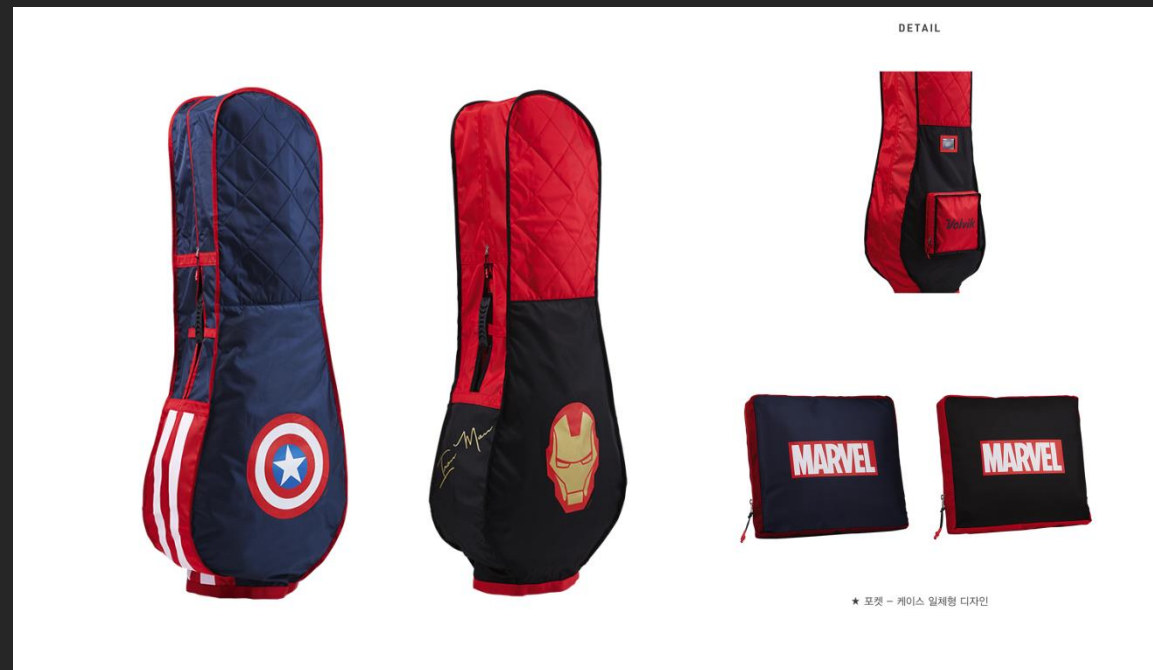

Volvik® Marvel Travel Cover

1. Specifications:

- Cover Top Quilted for protecting club damage.
- Polyester

2. Price :

- WSP $ 55.00
- MAP $ 109.99