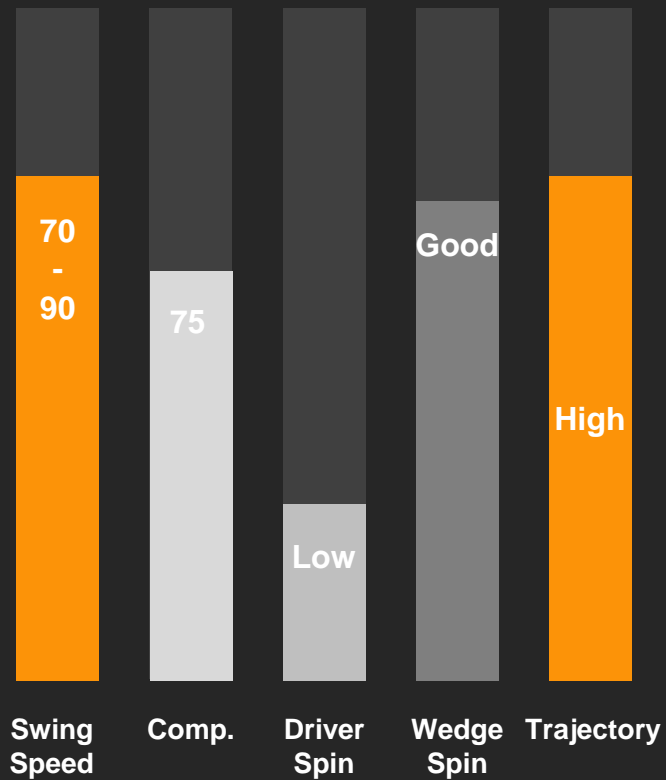

2PC Glossy

Power Soft

- Glossy Finish
- 2-piece construction
- Ionomer Cover
- 75 Compression
- 322 Dimple Pattern
- $ 13.50 WSP / $ 19.99 MAP