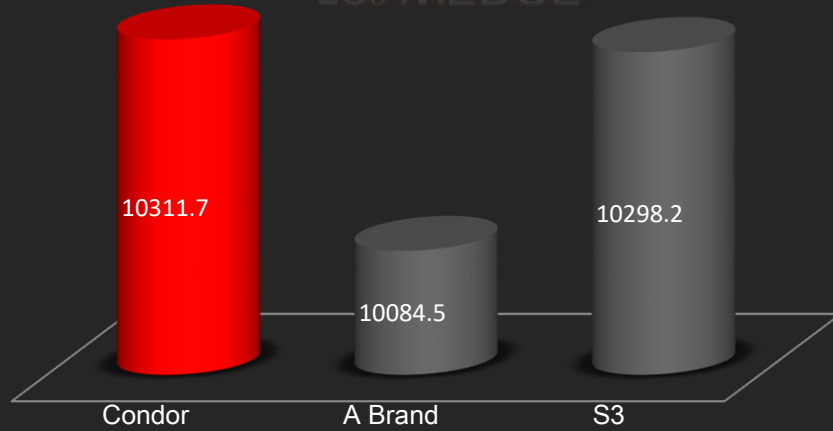

52° WEDGE 25. MEDGE