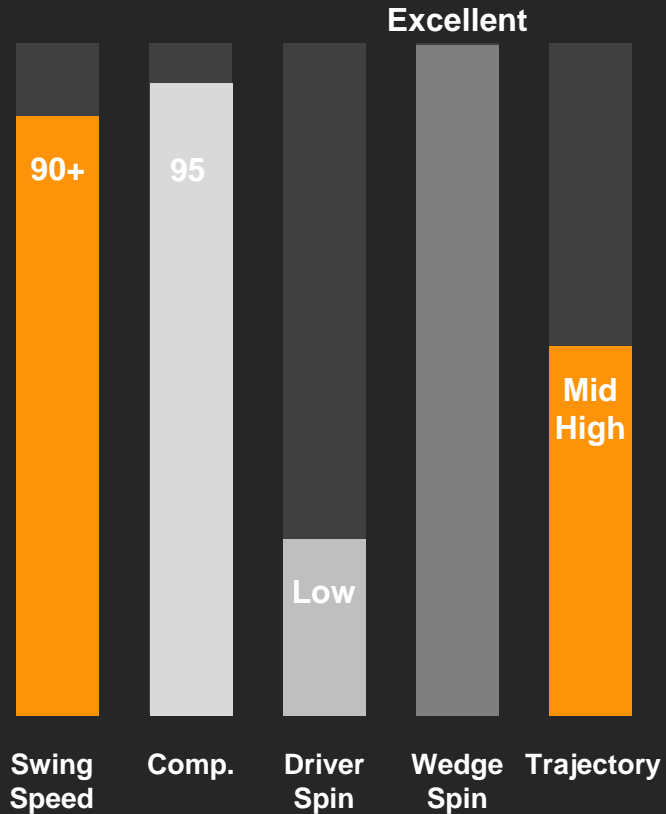

NEW Urethane Ball

NEW

Condor X

- 4 PC Construction
- Soft Cast Urethane Cover
- Hyper W-Carbonic Power Core
- Hyper W-Carbonic Soft & Elastin Dual Mantle
- 336 Perfect Symmetric Dimple Pattern
- 95 Comp.
- $ 29.00 WSP / $ 42.99 MAP
- Available in Jan. 2024