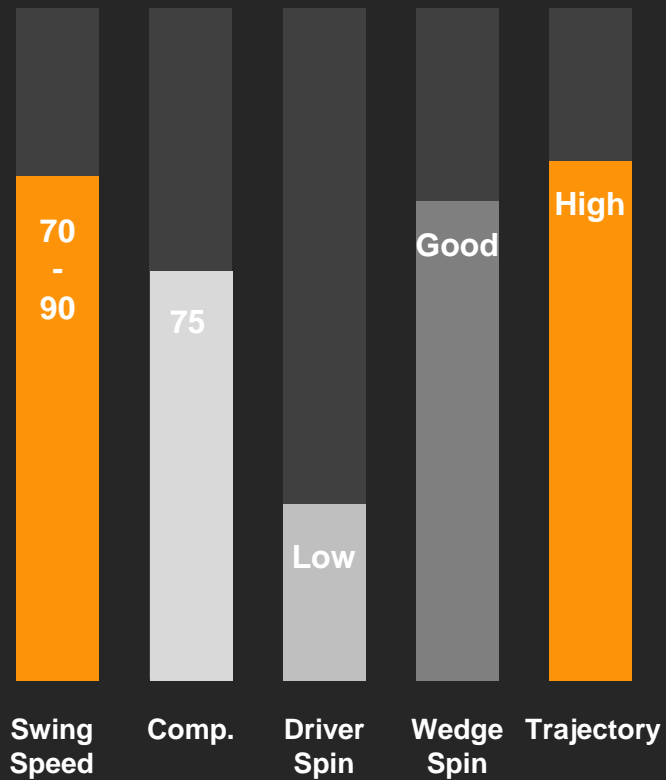

3PC Glossy Crystal

The Original, Only Better!

- New and Improved Soft Ionomer Cover
- 75 Compression
- 322 Dimple Pattern
- 3 PC construction
- Oversized Core for Increased Ball Velocity
- Volvik Alignment Tracking System
- $ 21.00 WSP / $ 29.99 MAP