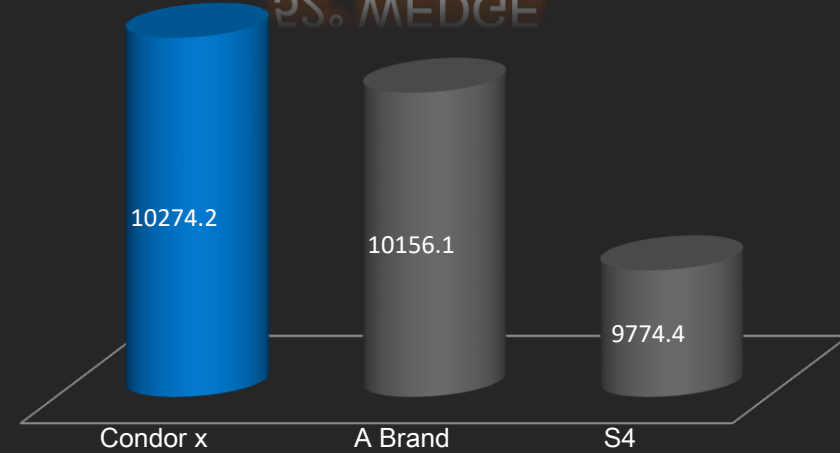

52° WEDGE 25. MEDGE

	Club Speed	Ball Speed	Spin Rate	Carry	Length		Club Speed	Ball Speed	Spin Rate	Carry	Length
	[mph]	[mph]	[rpm]	[m]	[m]		[mph]	[mph]	[rpm]	[m]	[m]
Condor	65.2	73.8	10311.7	77.7	81.5	Condor x	66.3	73.7	10274.2	77.0	81.6
A Brand	66.5	73.8	10298.2	77.5	82.6	A Brand	65.7	73.5	10156.1	76.8	82.0
S3	67.4	73.7	10084.5	77.2	82.5	S4	65.8	73.2	9774.4	74.9	81.3

CONDOR

TOUR PERFORMANCE
PRECISE SPIN & SOFT FEEL

CONDORx

TOUR PERFORMANCE PRECISE
SPIN & ACCURACY