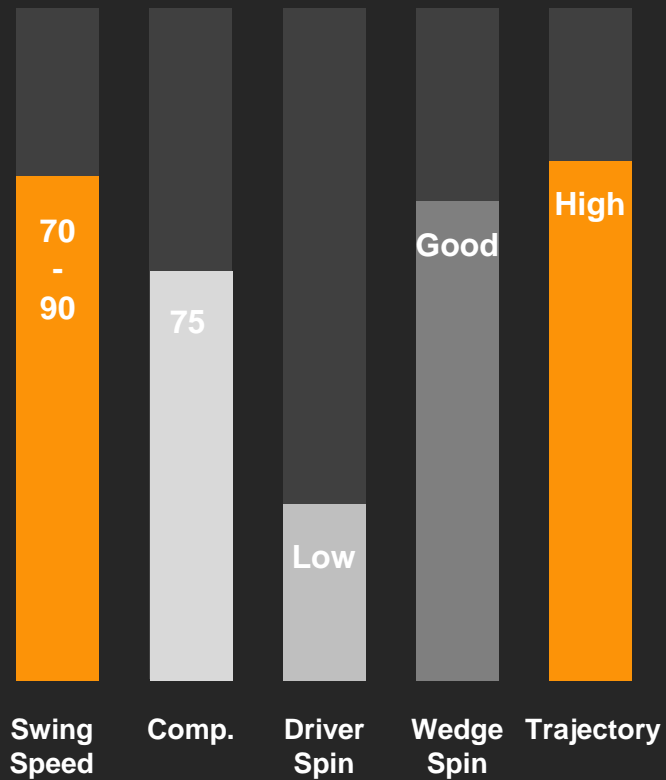

3PC Glossy

NEW Crystal Combi

- New and Improved Soft Ionomer Cover
- 75 Compression
- 322 Dimple Pattern
- 3 PC construction
- Oversized Core for Increased Ball Velocity
- Volvik Alignment Tracking System
- $ 22.00 WSP / $ 32.99 MAP
- Available in Dec. 2023