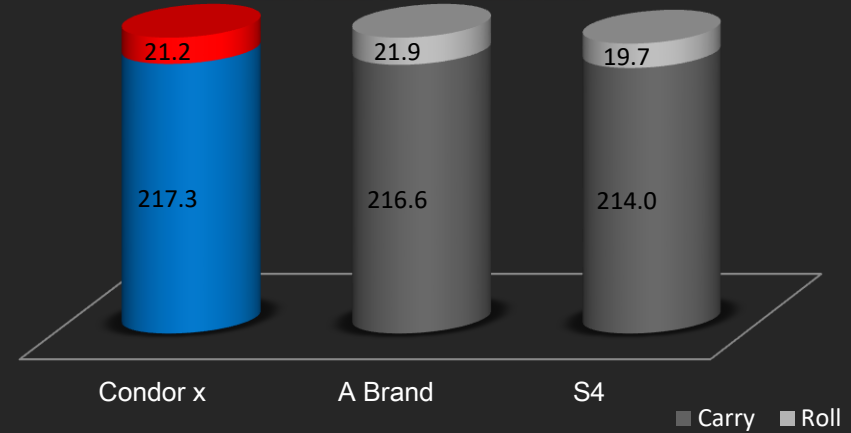

DRIVER 100MPH

	Club Speed	Ball Speed	Spin Rate	Carry	Length		Club Speed	Ball Speed	Spin Rate	Length	Length
	[mph]	[mph]	[rpm]	[m]	[m]		[mph]	[mph]	[rpm]	[m]	[m]
Condor	91.1	134.6	2592.3	197.4	223.3	Condor x	100.6	145.6	2603.9	217.3	238.5
A Brand	91.2	134.3	2607.7	194.6	218.6	A Brand	100.5	145.2	2654.0	216.6	238.5
S3	91.2	134.1	2693.9	196.1	219.9	S4	100.6	144.3	2799.8	214.0	233.7

CONDOR

TOUR PERFORMANCE
PRECISE SPIN & SOFT FEEL

CONDORx

TOUR PERFORMANCE PRECISE
SPIN & ACCURACY