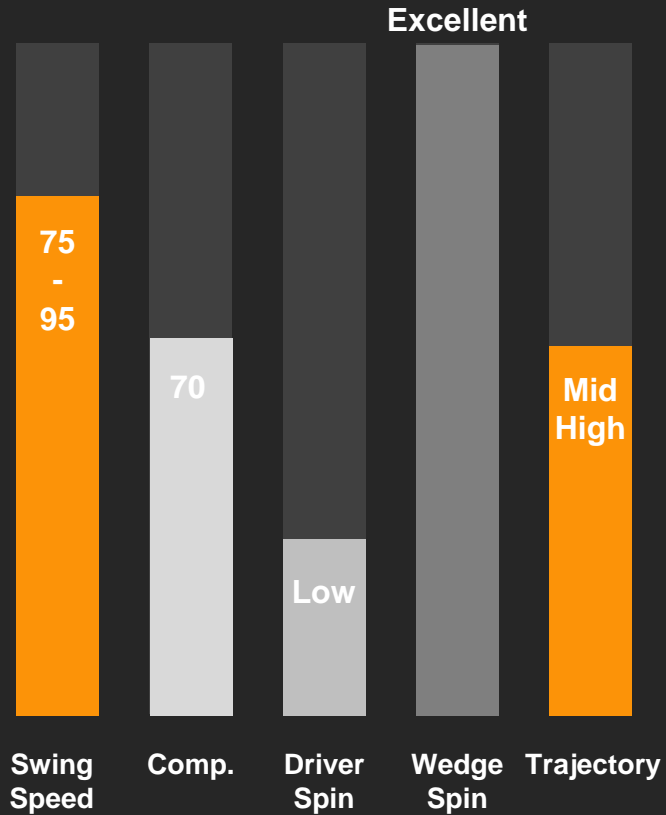

3PC VU-X Urethane XT Soft

- 3 PC Construction
- 70 Comp.
- < 95 MPH Club Head Speed
- Volvik Alignment System
- $ 27.00 WSP / $ 39.99 MAP