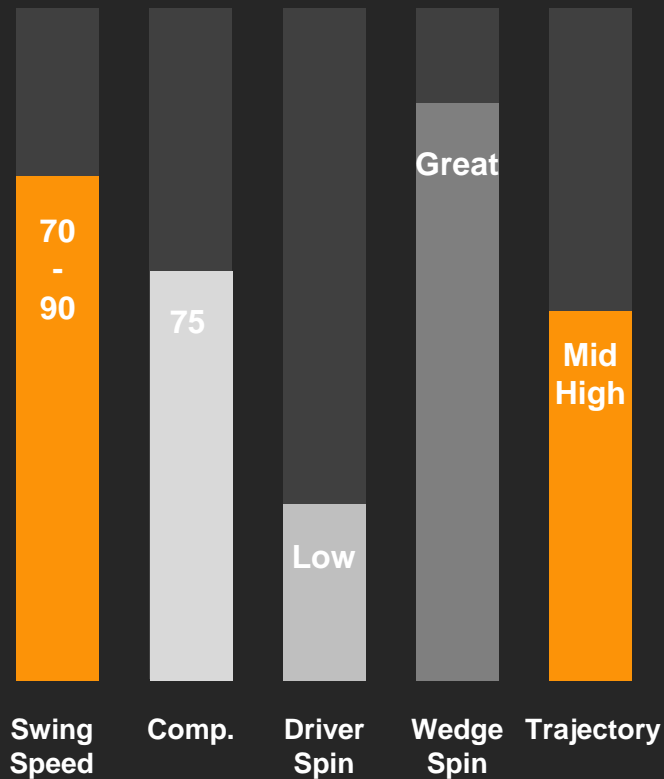

3PC Glossy

NEW

Vista3 Prism 360

- 3 PC construction (Glossy)
- Repulsive Nano-Bi core Generates Great Distance
- Volvik Soft Layer Improves Soft Feel and Spin Control
- Z-III Cover Provides Great Spin and Excellent Durability
- Volvik 12-20 Structured Dimple Gives Excellent Ball Flight
- $ 21.00 WSP / $ 29.99 MAP
- Available in Jan. 2024