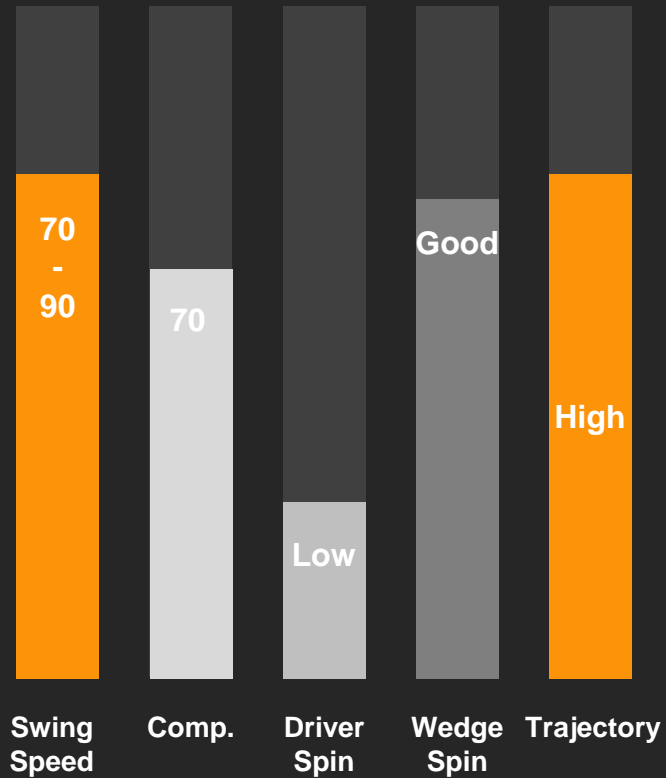

2PC Matte Finished
Vimax Soft

- Matte Finish
- 2-piece construction
- Ionomer Cover
- 70 Compression
- 322 Dimple Pattern
- $ 13.50 WSP / $ 19.99 MAP