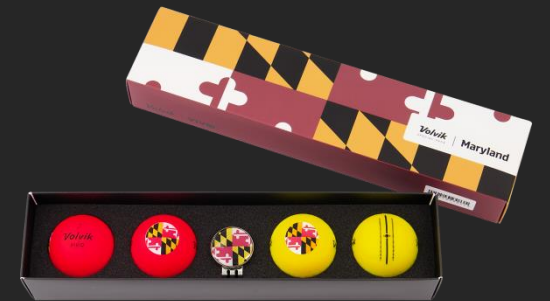

State & City Packs