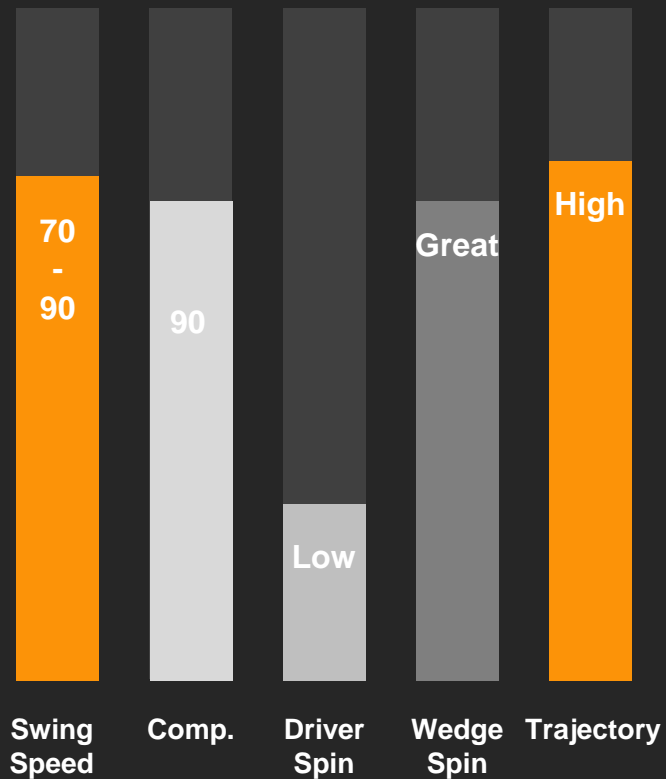

3PC Glossy Magma

- USGA Non-Conforming
- New and Improved Soft Ionomer Cover
- 90 Compression
- 296 Dimple Pattern
- 3 PC construction
- Power Dual Core for Increased Distance
- Volvik Alignment Tracking System
- $ 21.00 WSP / $ 29.99 MAP
- Available in Dec. 2023