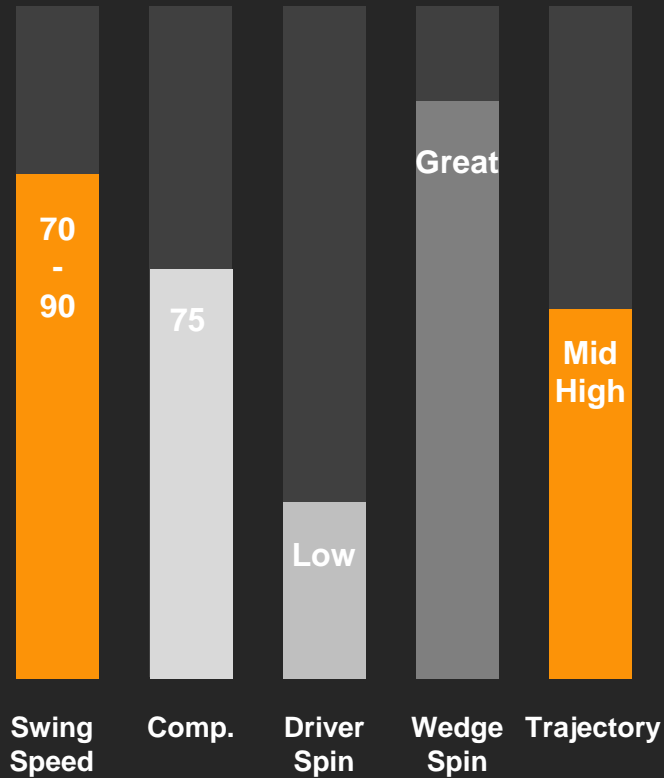

#1 Matte Finish Ball in Golf

NEW Vivid

- Volvik Alignment Tracking System
- New and improved UV protected Matte Finish Coating
- 75 Compression, Maximized ENERGY Core
- 3 PC Construction
- $ 21.00 WSP / $ 29.99 MAP
- 24' New VIVID available in Feb. 2024