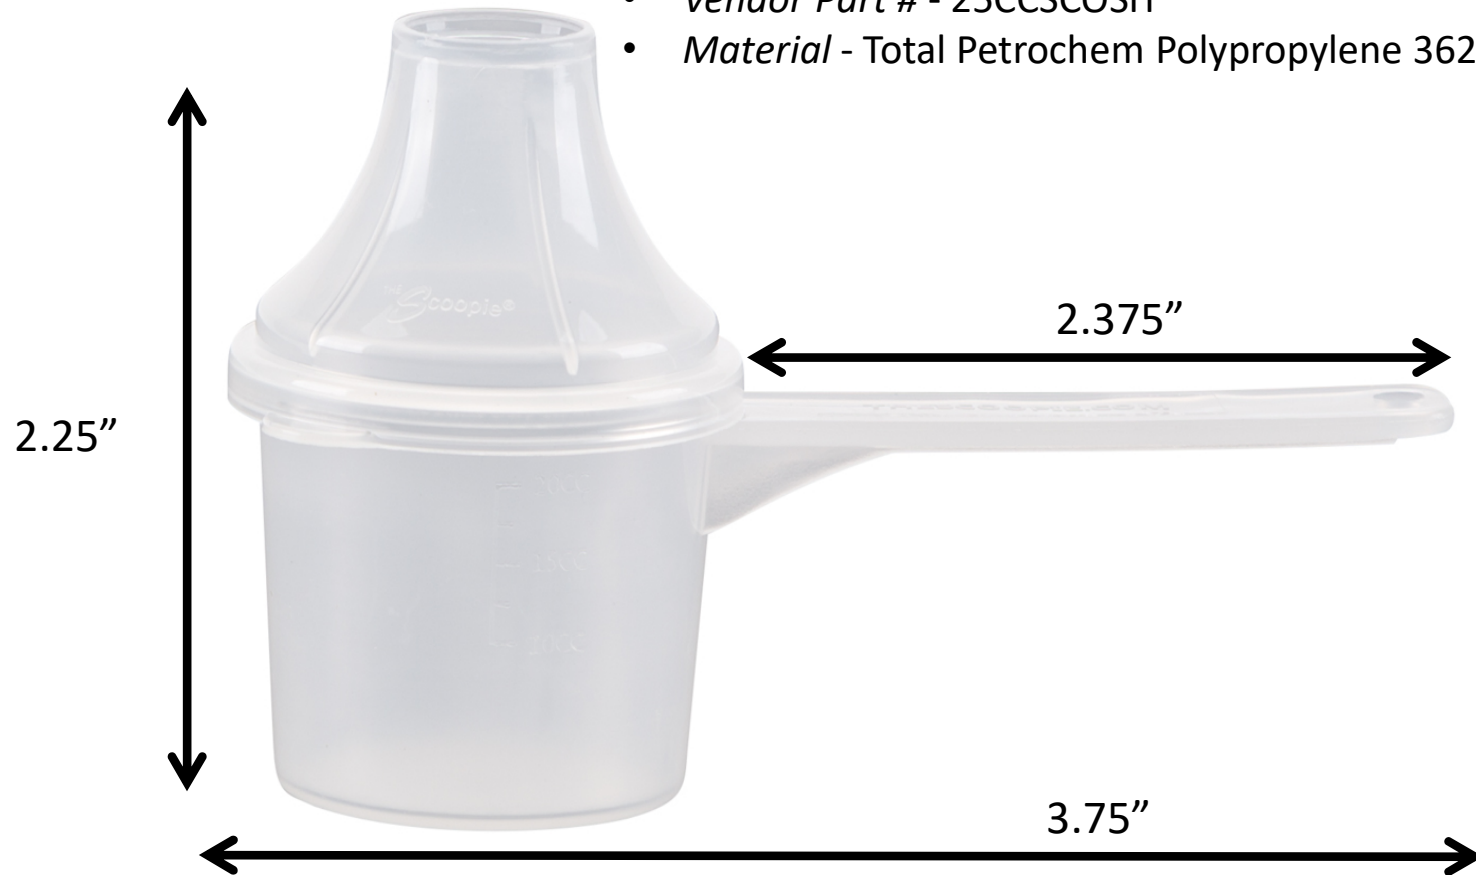

### **5cc Scoopie**

- *Case Count* – 2500
- *Case Dimensions* – 20Hx15Wx18H
- *Shipping Weight* – 16 lbs.
- *Vendor Part #* - 5CCSCOSH
- *Material* - Total Petrochem Polypropylene 3620wz

**Colors:**

Capable of making any color upon request

### 6.5cc Scoopie

- *Case Count* – 2500
- *Case Dimensions* – 20Hx15Wx18H
- *Shipping Weight* – 17 lbs.
- *Vendor Part #* - 6.5CCSCOSH
- *Material* - Total Petrochem Polypropylene 3620wz

## 20cc Scoopie

- *Case Count* – 1100
- *Case Dimensions* – 20Hx15Wx18H
- *Shipping Weight* – 15 lbs.
- *Vendor Part #* - 20CCSCOSH
- *Material* - Total Petrochem Polypropylene 3620wz

Capable of making any color upon request

### 25cc Scoopie

- *Case Count* – 800
- *Case Dimensions* – 20Hx15Wx18H
- *Shipping Weight* – 15 lbs.
- *Vendor Part #* - 25CCSCOSH
- *Material* - Total Petrochem Polypropylene 3620wz

Colors:

Capable of making any color upon request