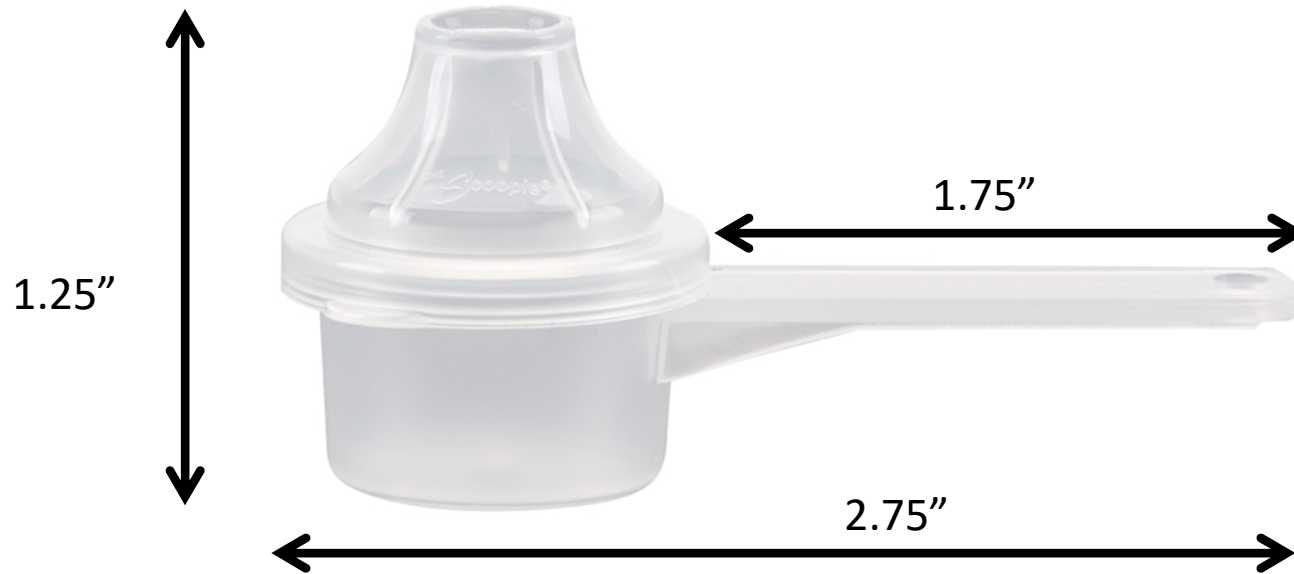

### **5cc Scoopie**

- *Case Count* – 2500
- *Case Dimensions* – 20Hx15Wx18H
- *Shipping Weight* – 16 lbs.
- *Vendor Part #* - 5CCSCOSH
- *Material* - Total Petrochem Polypropylene 3620wz

**Colors:**

Capable of making any color upon request

### 6.5cc Scoopie

- *Case Count* – 2500
- *Case Dimensions* – 20Hx15Wx18H
- *Shipping Weight* – 17 lbs.
- *Vendor Part #* - 6.5CCSCOSH
- *Material* - Total Petrochem Polypropylene 3620wz

### 8.5cc Scoopie

- *Case Count* – 2000
- *Case Dimensions* – 20Hx15Wx18H
- *Shipping Weight* – 16 lbs.
- *Vendor Part #* - 8.5CCSCOSH
- *Material* - Total Petrochem Polypropylene 3620wz

Colors:

Capable of making any color upon request

### **10cc Scoopie**

- *Case Count* – 1600
- *Case Dimensions* – 20Hx15Wx18H
- *Shipping Weight* – 16 lbs.
- *Vendor Part #* - 10CCSCOSH
- *Material* - Total Petrochem Polypropylene 3620wz

**Colors:**

Capable of making any color upon request