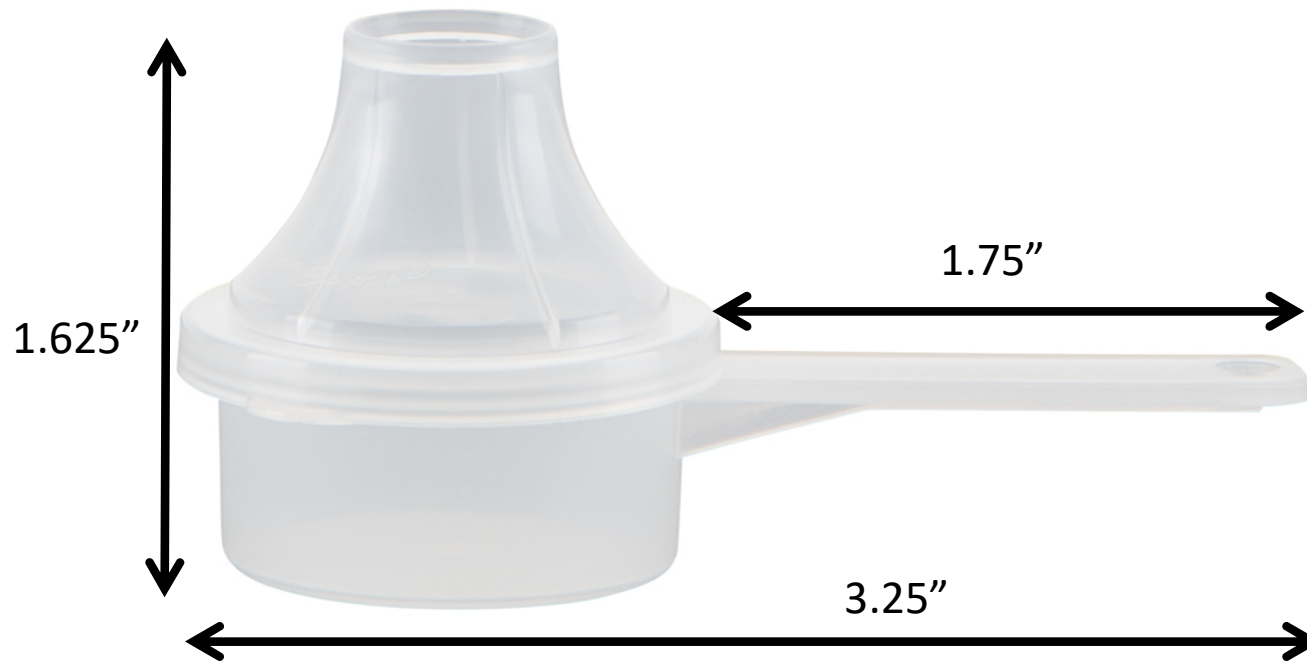

11cc Scoopie

- *Case Count* – 1000
- *Case Dimensions* – 20Hx15Wx18H
- *Shipping Weight* – 16 lbs.
- *Vendor Part #* - 11CCSCOSH
- *Material* - Total Petrochem Polypropylene 3620wz