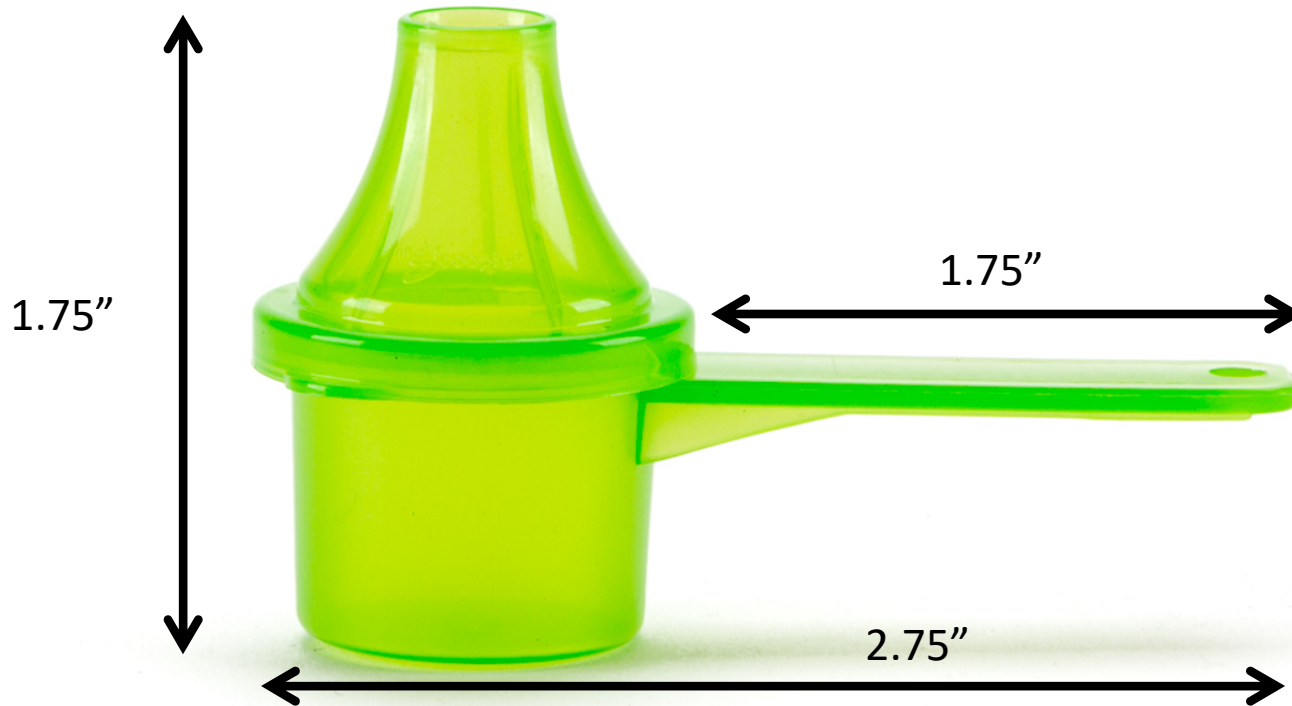

9cc Scoopie

- *Case Count* – 2000
- *Case Dimensions* – 20Hx15Wx18H
- *Shipping Weight* – 16 lbs.
- *Vendor Part #* - 9CCSCOSH
- *Material* - Total Petrochem Polypropylene 3620wz

Colors: