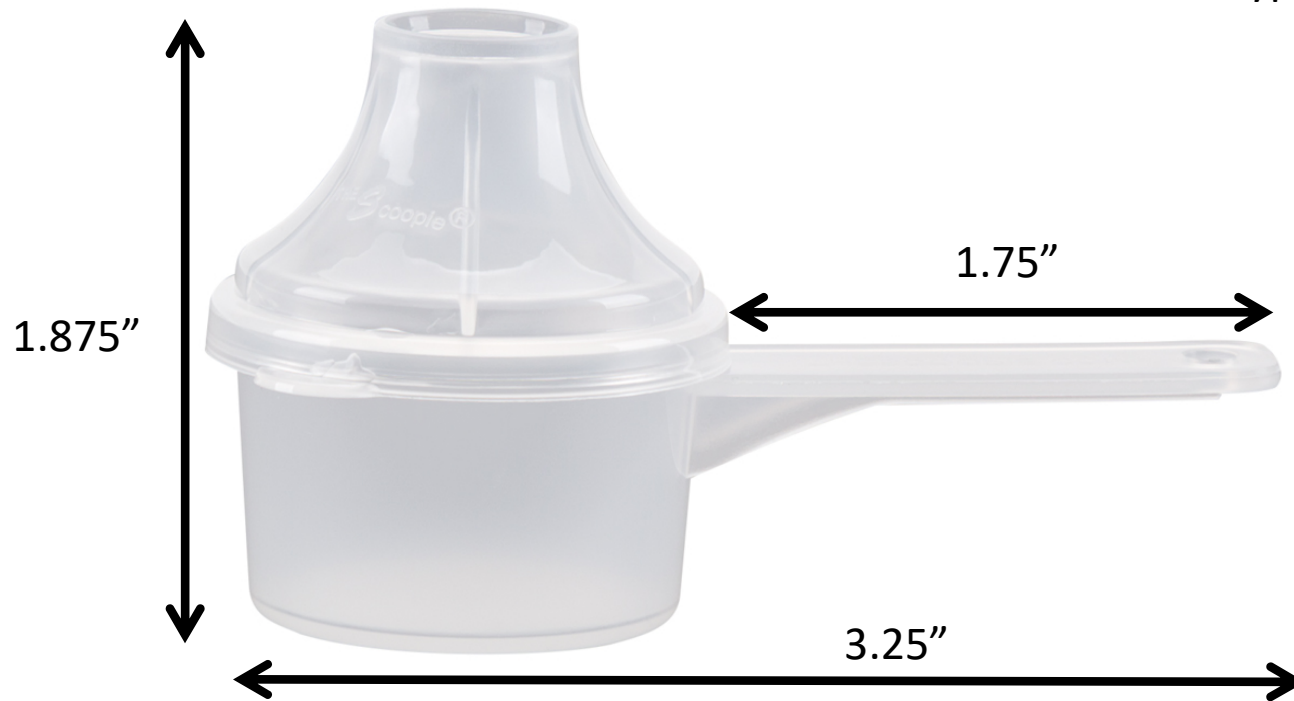

18cc Scoopie

- *Case Count* – 1000
- *Case Dimensions* – 20Hx15Wx18H
- *Shipping Weight* – 16 lbs.
- *Vendor Part #* - 5CCSCOSH
- *Material* - Total Petrochem Polypropylene 3620wz

Capable of making any color upon request