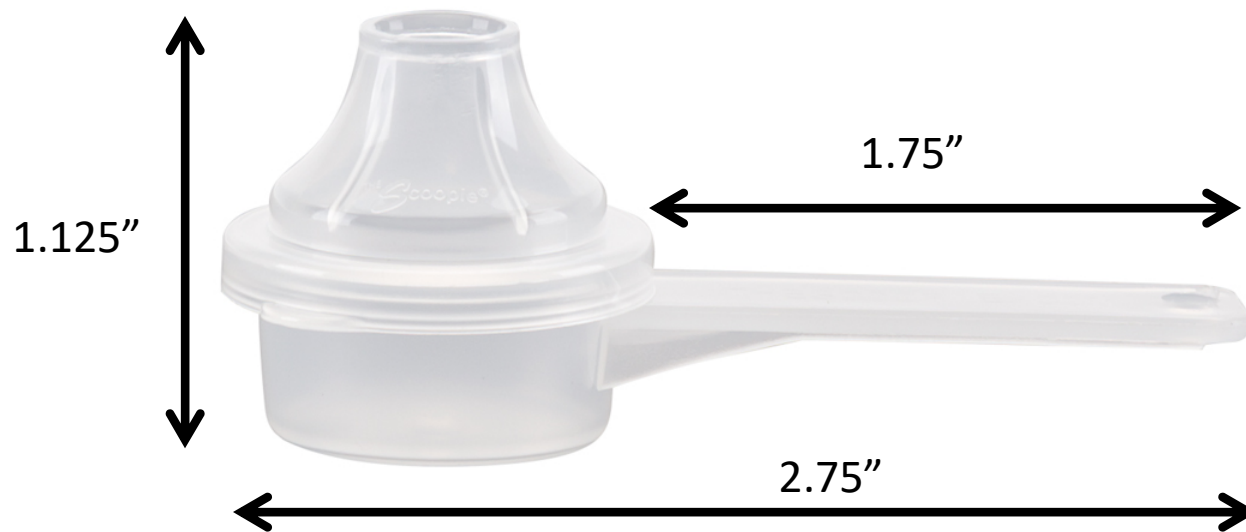

### **5cc Scoopie**

- *Case Count* – 2500
- *Case Dimensions* – 20Hx15Wx18H
- *Shipping Weight* – 16 lbs.
- *Vendor Part #* - 5CCSCOSH
- *Material* - Total Petrochem Polypropylene 3620wz

**Colors:**

Capable of making any color upon request

### 6.5cc Scoopie

- *Case Count* – 2500
- *Case Dimensions* – 20Hx15Wx18H
- *Shipping Weight* – 17 lbs.
- *Vendor Part #* - 6.5CCSCOSH
- *Material* - Total Petrochem Polypropylene 3620wz

### 8.5cc Scoopie

- *Case Count* – 2000
- *Case Dimensions* – 20Hx15Wx18H
- *Shipping Weight* – 16 lbs.
- *Vendor Part #* - 8.5CCSCOSH
- *Material* - Total Petrochem Polypropylene 3620wz

Colors:

Capable of making any color upon request

### **10cc Scoopie**

- *Case Count* – 1600
- *Case Dimensions* – 20Hx15Wx18H
- *Shipping Weight* – 16 lbs.
- *Vendor Part #* - 10CCSCOSH
- *Material* - Total Petrochem Polypropylene 3620wz

**Colors:**

Capable of making any color upon request