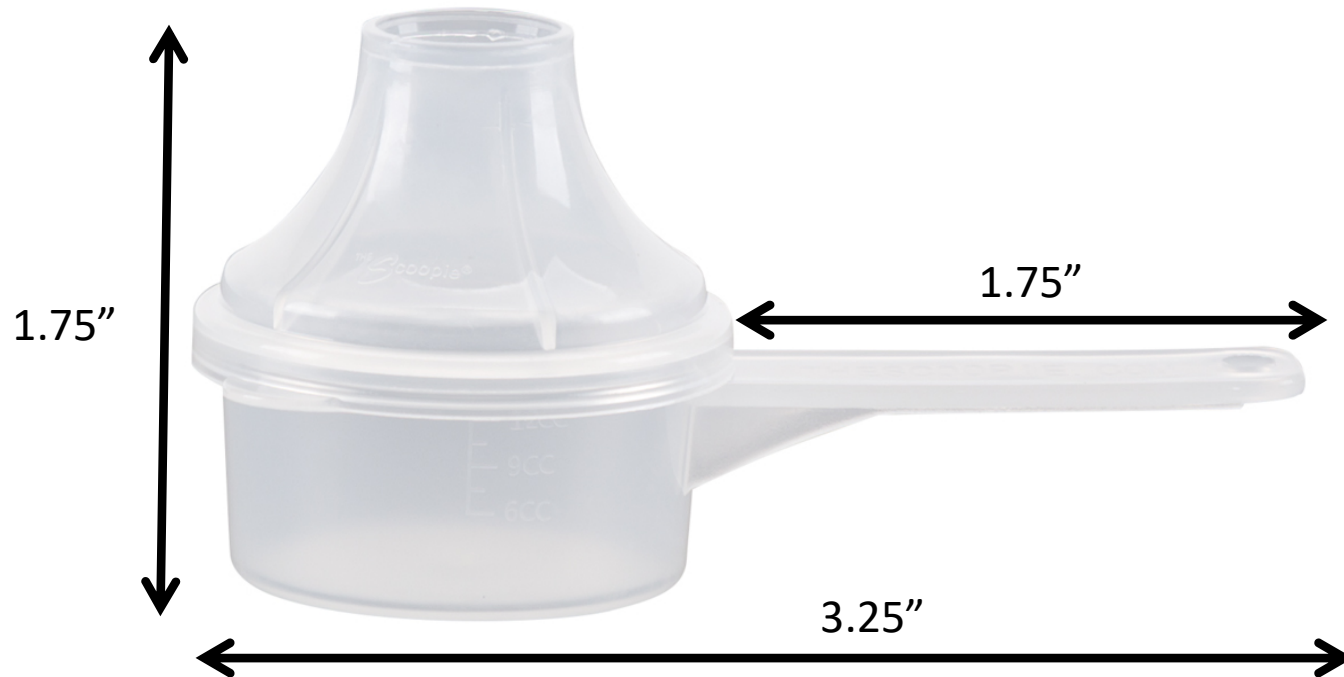

14.7cc Scoopie

- *Case Count* – 1200
- *Case Dimensions* – 20Hx15Wx18H
- *Shipping Weight* – 16 lbs.
- *Vendor Part #* - 14.7CCSCOSH
- *Material* - Total Petrochem Polypropylene 3620wz