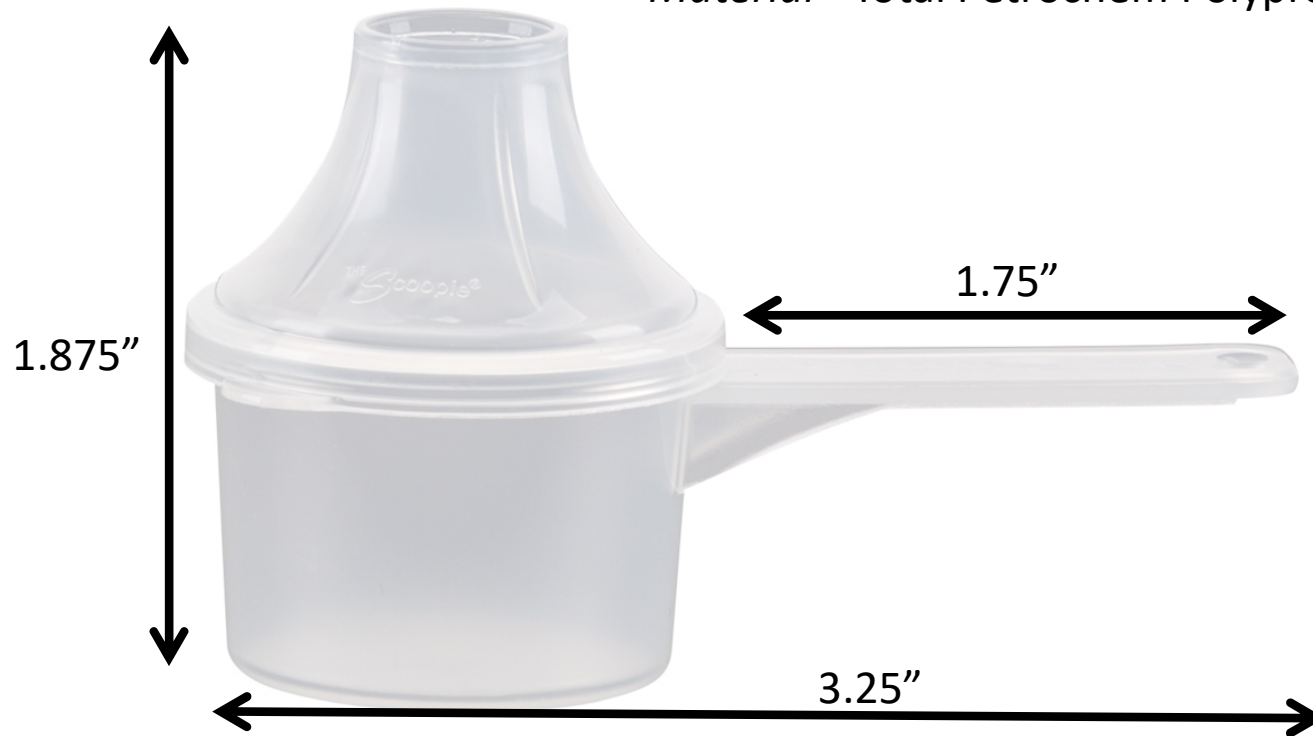

20cc Scoopie

- *Case Count* – 1100
- *Case Dimensions* – 20Hx15Wx18H
- *Shipping Weight* – 15 lbs.
- *Vendor Part #* - 20CCSCOSH
- *Material* - Total Petrochem Polypropylene 3620wz

Capable of making any color upon request