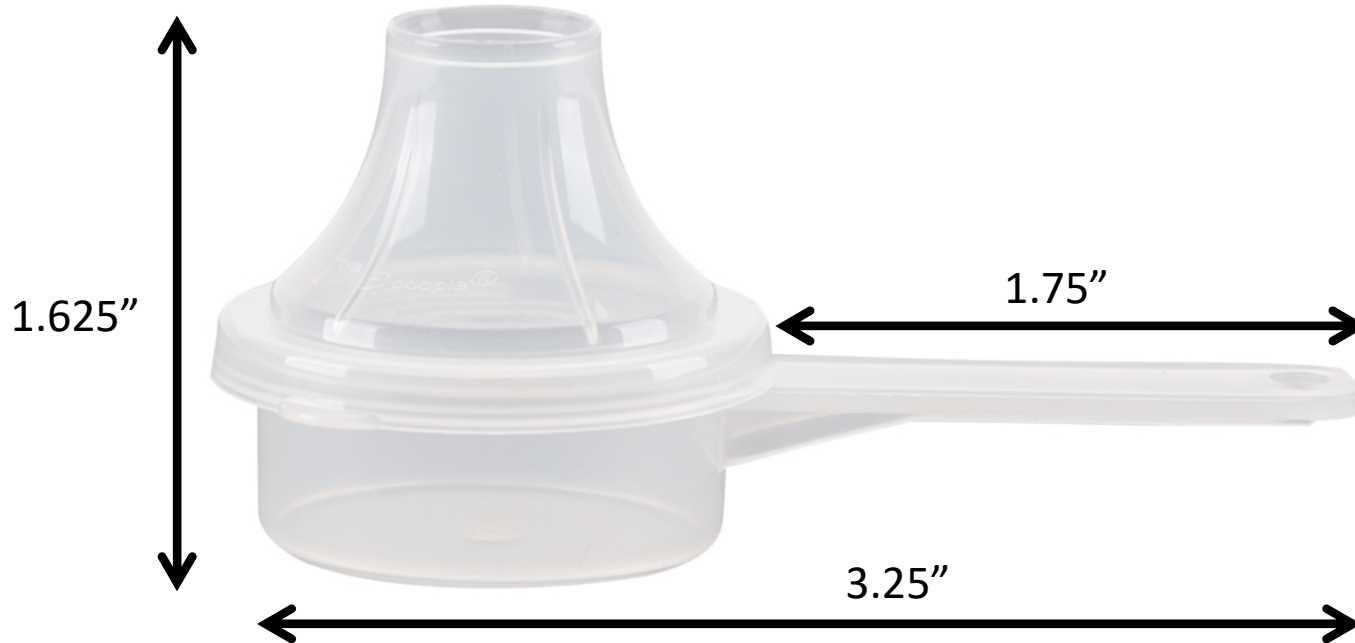

13cc Scoopie

- *Case Count* – 1500
- *Case Dimensions* – 20Hx15Wx18H
- *Shipping Weight* – 16 lbs.
- *Vendor Part #* - 13CCSCOSH
- *Material* - Total Petrochem Polypropylene 3620wz