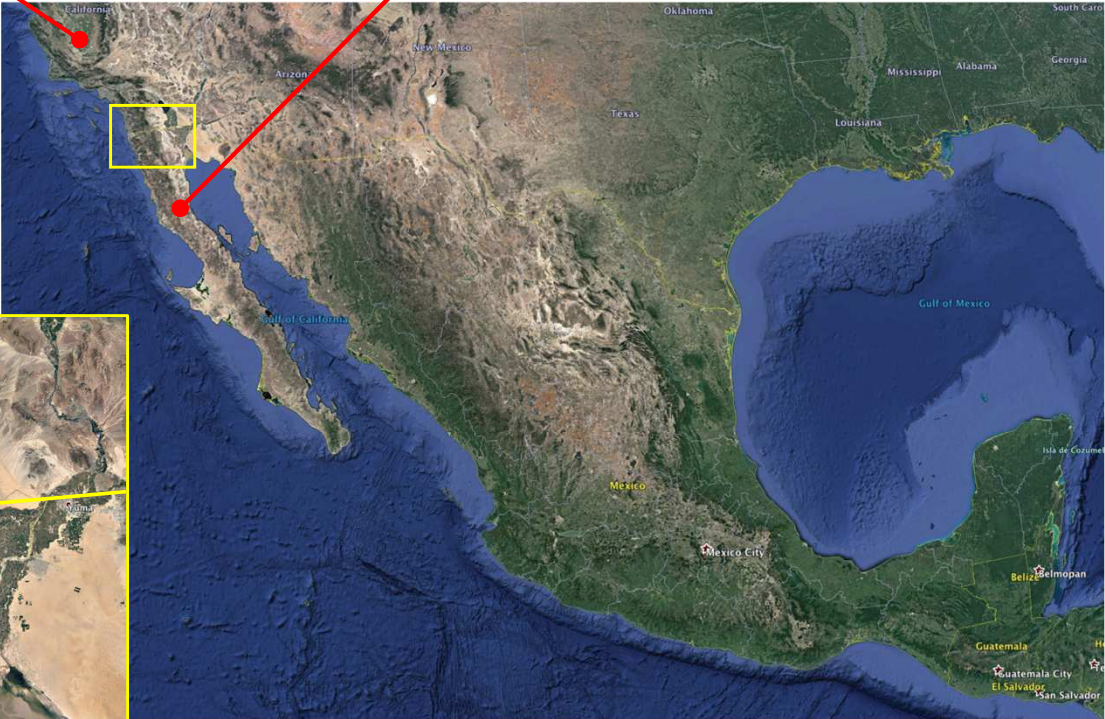

Southern California Energy Market

Baja California

San Diego California

US-Mexico Border

Sore Canyon Project

Distances from Afterbay
Mexicali - 56 km
Rumorosa - 58 km
San Diego - 172 km