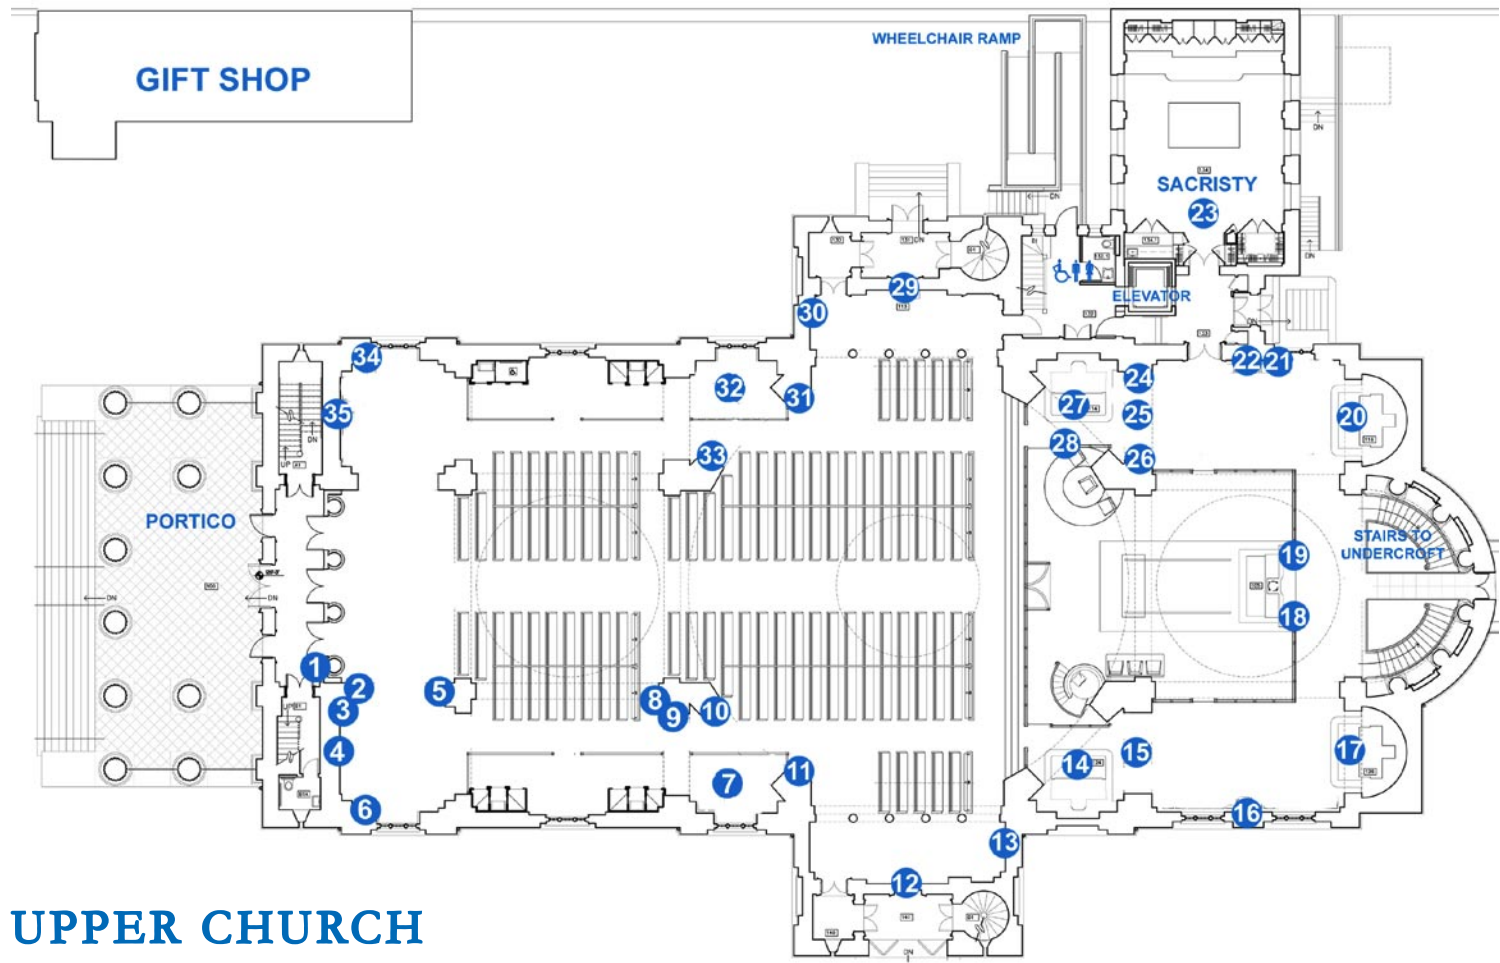

# SELF-GUIDED WALKING TOUR

## THE BALTIMORE BASILICA AMERICA'S FIRST CATHEDRAL

## UPPER CHURCH

1. Cathedral Bells
2. Slave Balcony
3. Consecration Crosses
4. *"Descent from the Cross"* Painting
5. Lawrence Cardinal Shehan Bust
6. Jesuit Seal
7. Blessed Teresa of Calcutta Bust
8. West Saucer Dome
9. Architectural Lighting
10. Main Dome
11. Consecrated Bishops Plaque
12. Archbishop John Carroll Bust
13. Pope Pius XII Plaque
14. Altar of St. Joseph
15. Papal Umbrella
16. Third Plenary Council Plaque
17. Altar of St. Michael
18. Ambrose Maréchal Altar Cross & Candlesticks
19. Rafael Angels
20. Altar of St. Joseph
21. Basilica Windows
22. James Cardinal Gibbons Painting
23. Sacristy
24. Stations of the Cross (First Station)
25. Papal Bell
26. James Cardinal Gibbons' Hat
27. Altar of Mary
28. Cathedra
29. Gibbons Bust
30. Organ
31. Council Plaque
32. Pope John Paul II Statue
33. Four Evangelist Murals
34. Baptismal Font
35. *"St. Louis Burying His Dead Troops"* Painting