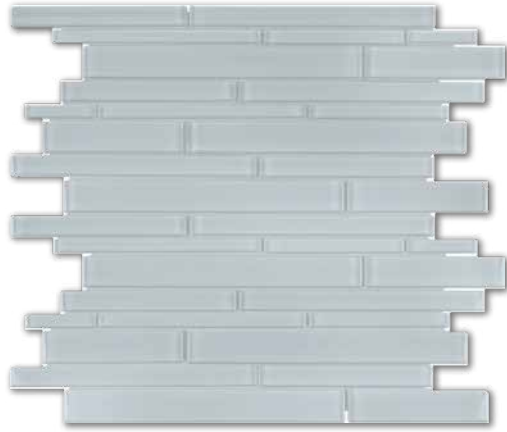

AVAILABLE IN PENNY ROUND, RANDOM, STACKED & 2"x6" BRICK PATTERN
12"x12" MESH-MOUNTED SHEET - 1 SQFT/SHEET

ELEMENT glass mosaic tile penny round, random, stacked & 2"x6" brick pattern

SHADOW

RANDOM

SKYLIGHT