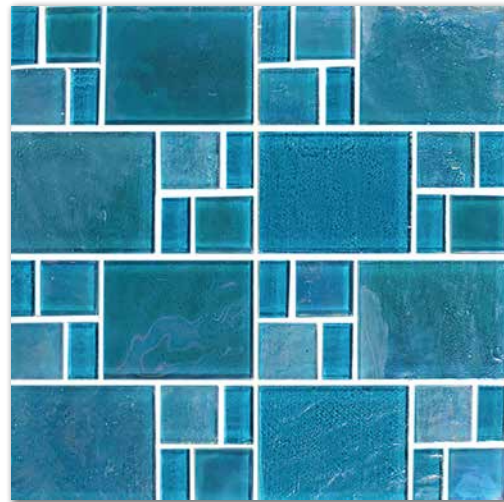

TURQUOISE

PATTERN