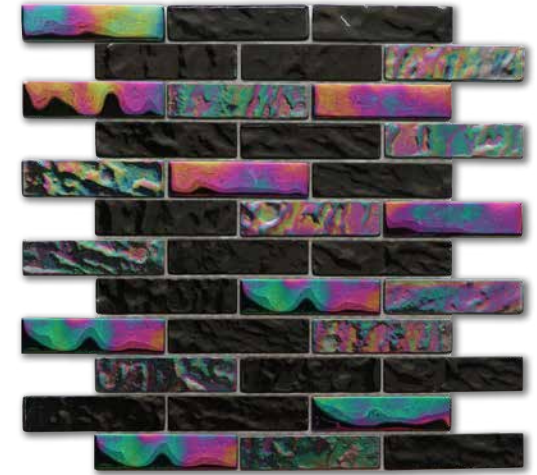

1"x4"

BLACK