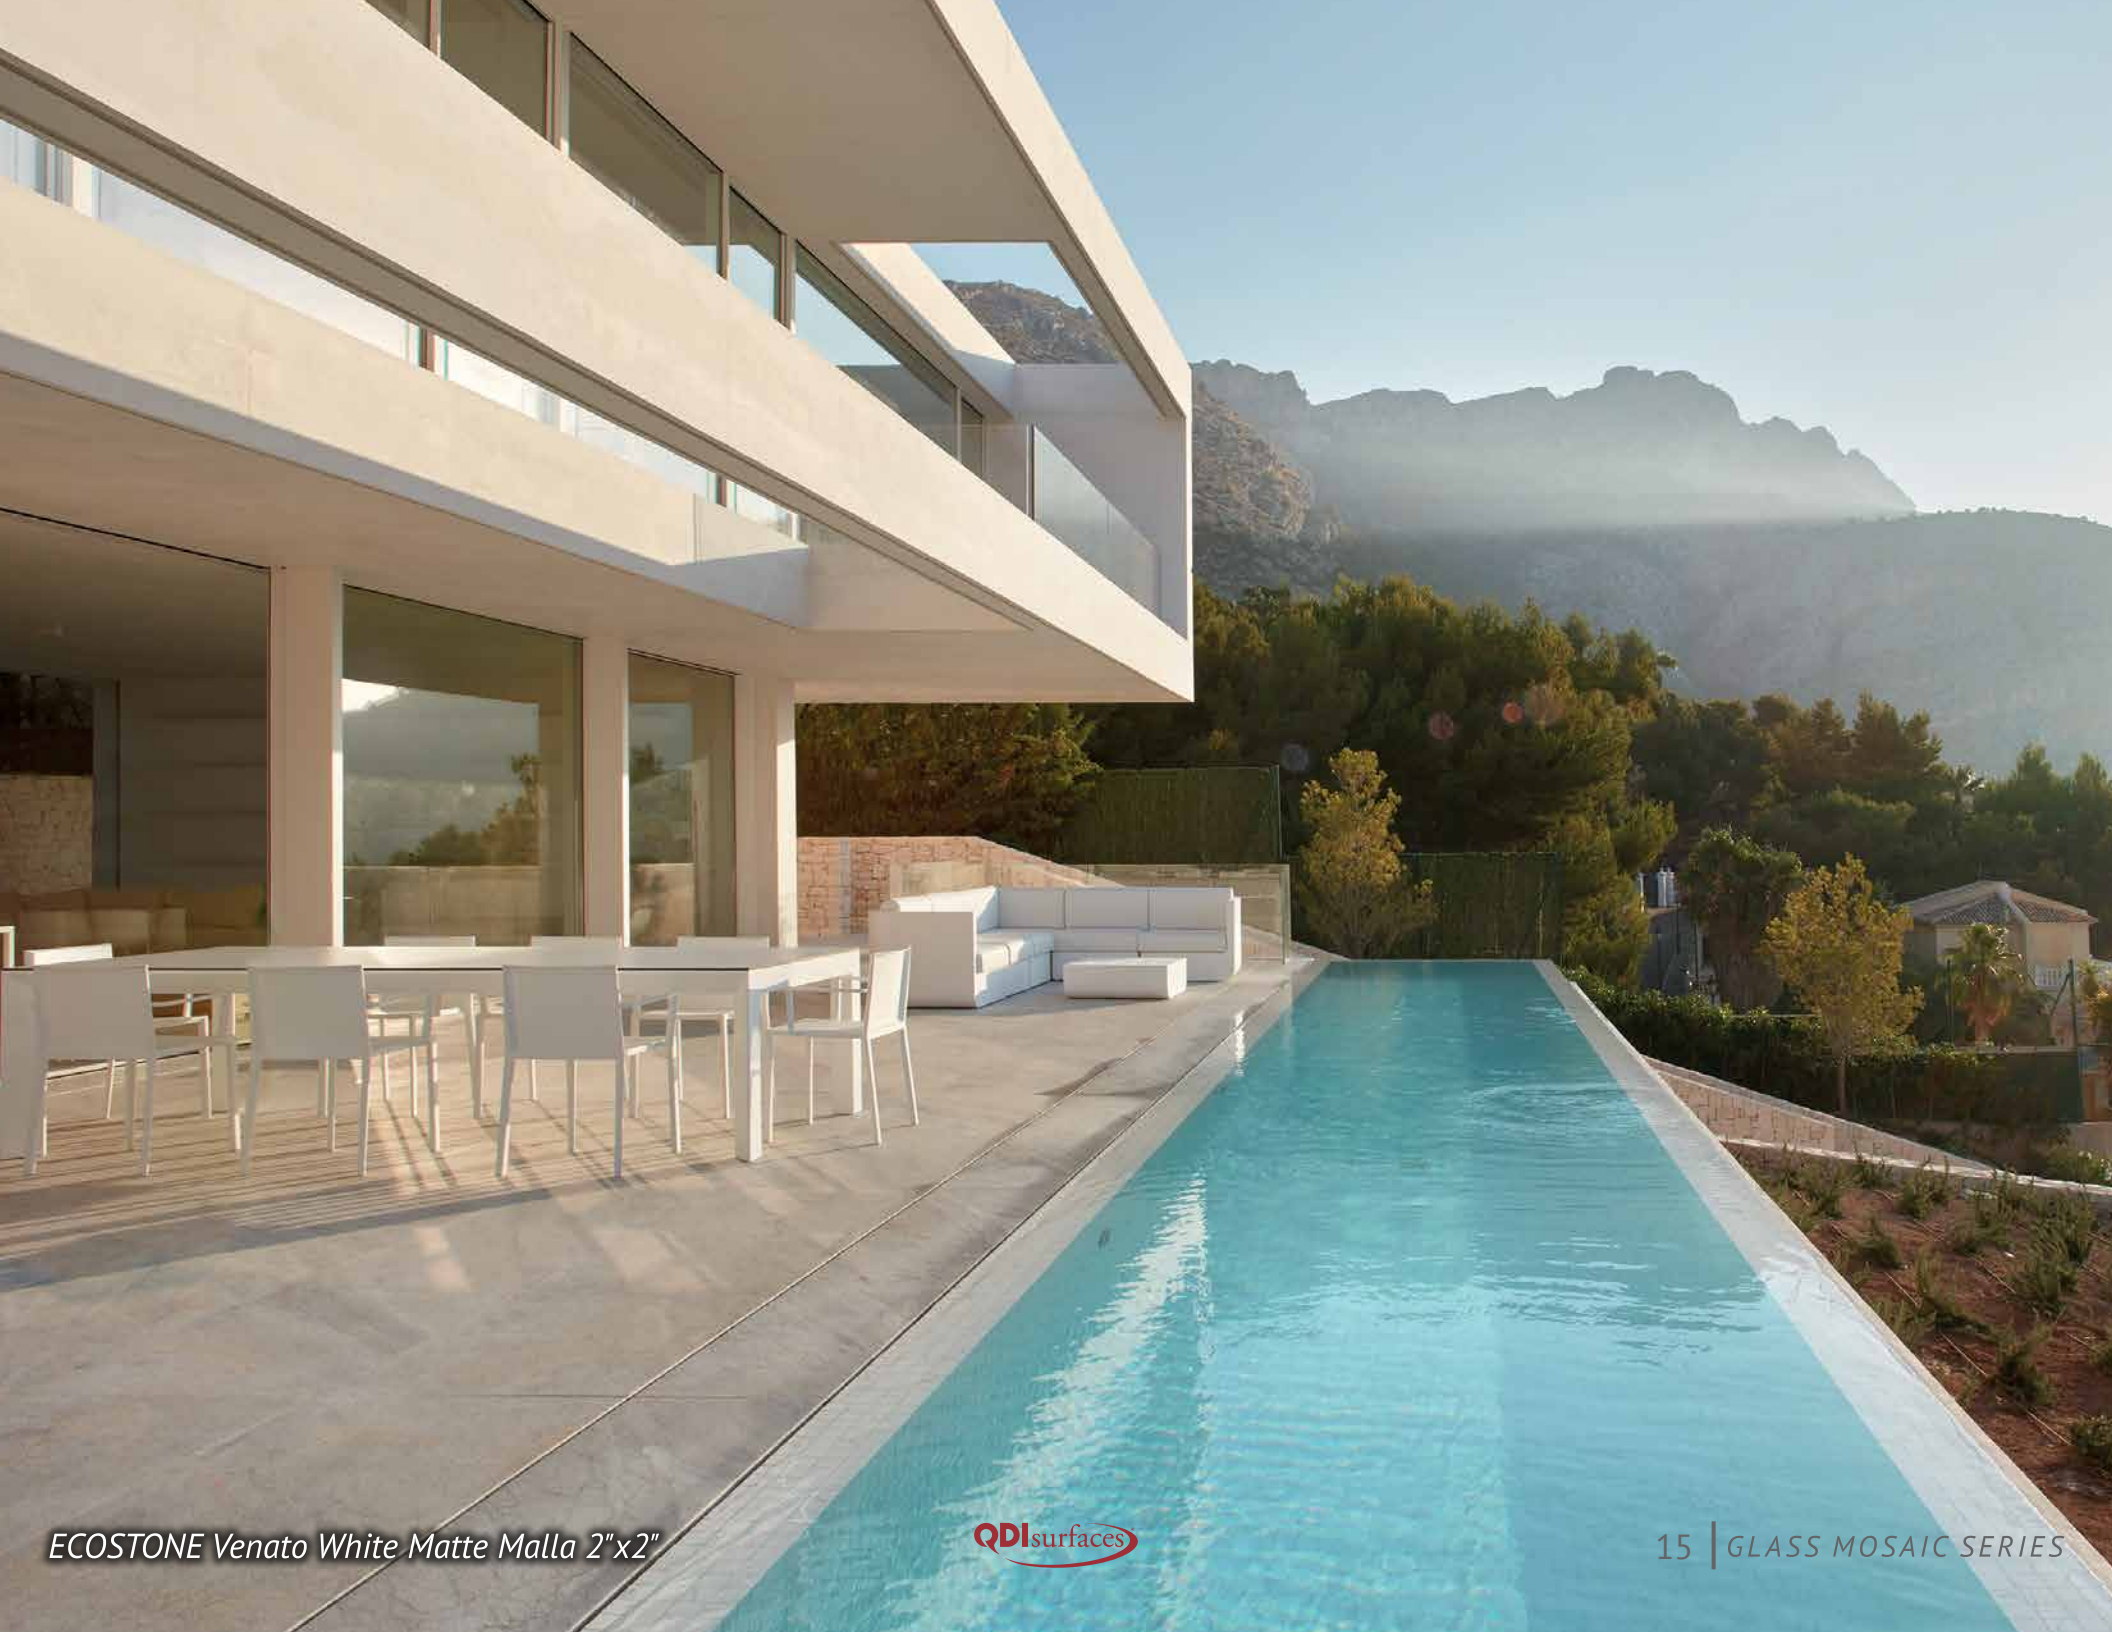

ECOSTONE *glass mosaic tile 1"x1" & 2"x2"*

VENATO WHITE MATTE MALLA

1"x1"

VENATO WHITE MATTE MALLA

2"x2"

AVAILABLE IN 1"x1" & 2"x2" - 12¼"x12¼" DOT BACK MOUNTED SHEET - 1.04 SQFT/SHEET

ECOSTONE Venato White Matte Malla 2"x2"