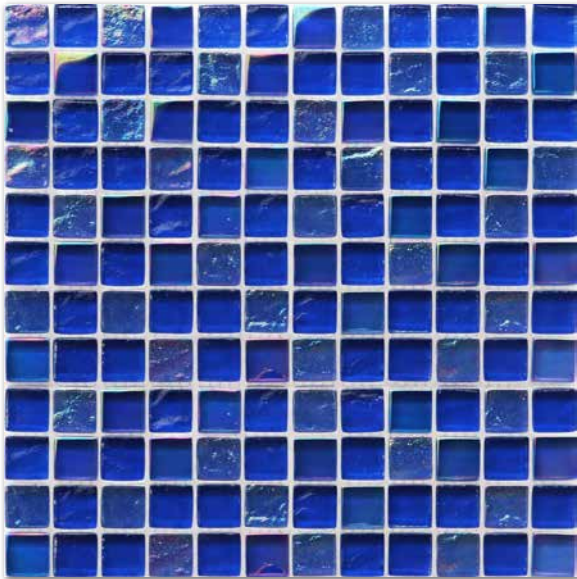

DEEP

glass mosaic tile 1"x1", 1"x2" & 2"x2"

OCEAN BLUE

1"x1"