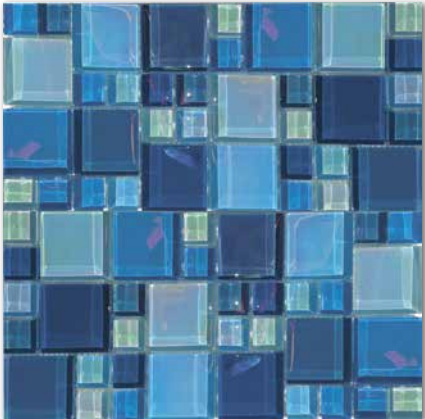

AVAILABLE IN 1"x1", 1"x2", 1"x4", 2"x2" & 2"x3" - 12"x12" MESH-MOUNTED SHEET - 1 SQFT/SHEET

LUX AQUA *glass mosaic tile 1"x2" & glass pattern mosaic tile*

BLUE BAZAAR

1"x2"

BLUE BAZAAR

PATTERN

BLUE MAUI

1"x2"