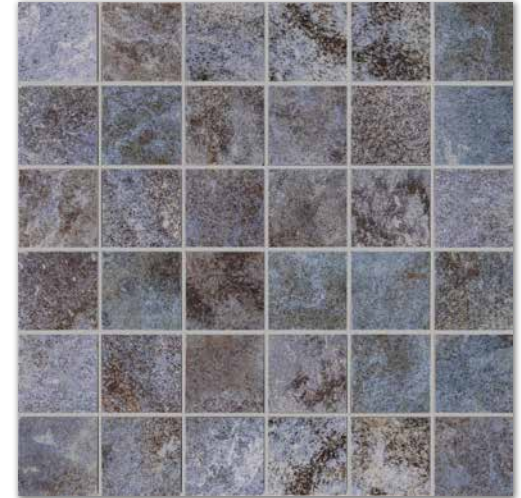

HEXAGON
WHITE MATTE 2"

12 3/4" X 11" MESH-MOUNTED SHEET

HEXAGON
BLACK MATTE 1"

11 3/4" X 10 1/4" MESH-MOUNTED SHEET

HEXAGON
WHITE MATTE 1"

11 3/4" X 10 1/4" MESH-MOUNTED SHEET

OCEAN
BLUE BALI 2" X 2"

11 3/4" X 11 3/4" MESH-MOUNTED SHEET