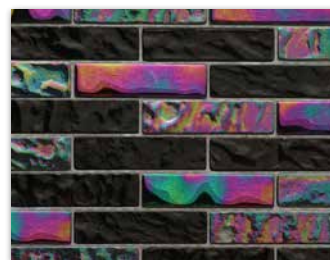

GLASS MOSAIC SERIES

INSPIRE