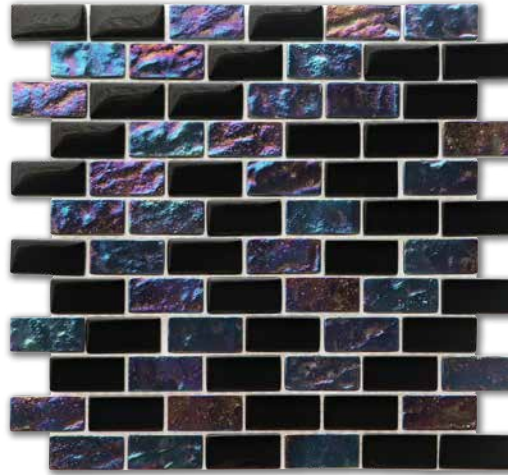

1"x2"

BLACK