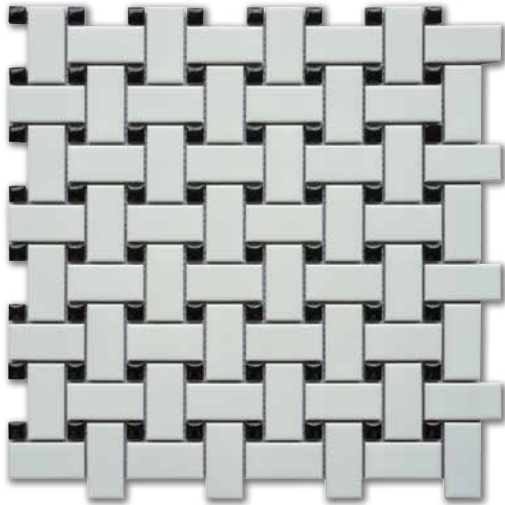

11 3/4" X 11 3/4" MESH-MOUNTED SHEET

BASKETWEAVE
WHITE & GRAY

11 3/4" X 11 3/4" MESH-MOUNTED SHEET

HERRINGBONE
BRIGHT WHITE

12 1/2" X 11" MESH-MOUNTED SHEET

HEXAGON
BLACK MATTE 2"

12 3/4" X 11" MESH-MOUNTED SHEET