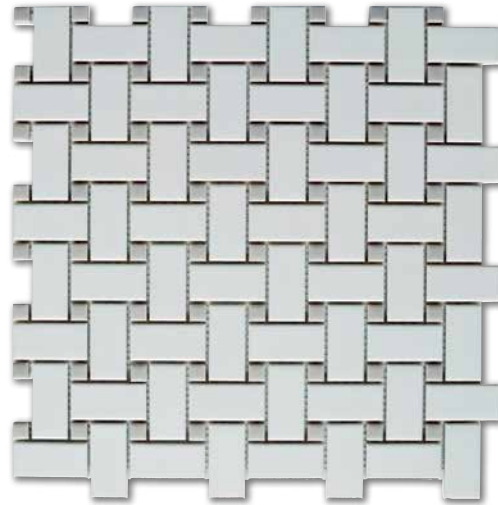

11 3/4" X 11 3/4" MESH-MOUNTED SHEET

BASKETWEAVE
WHITE & GRAY

11 3/4" X 11 3/4" MESH-MOUNTED SHEET

HERRINGBONE
BRIGHT WHITE

12 1/2" X 11" MESH-MOUNTED SHEET

HEXAGON
BLACK MATTE 2"

12 3/4" X 11" MESH-MOUNTED SHEET