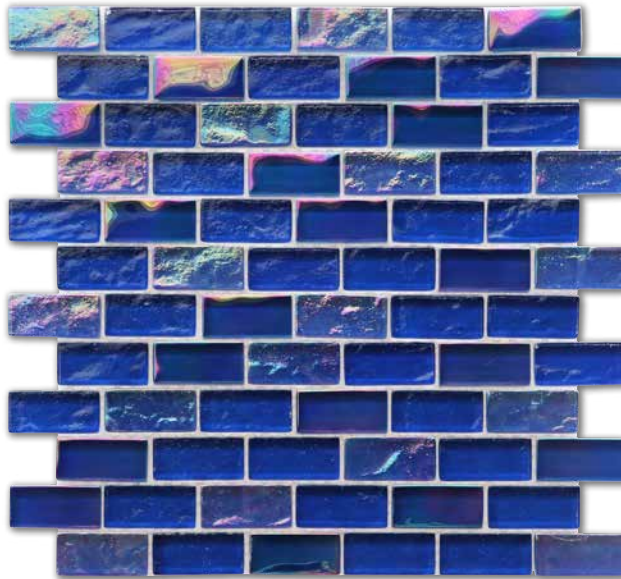

OCEAN BLUE

1"x2"