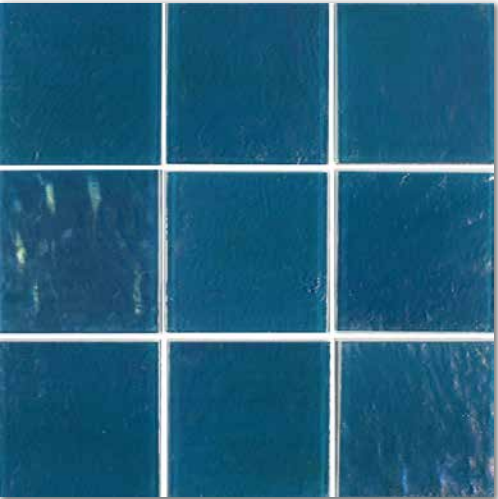

15 | GLASS MOSAIC SERIES

ELEGANT *glass tile 6"x6"*

COBALT

6"x6"

GREEN

6"x6"

TURQUOISE

6"x6"