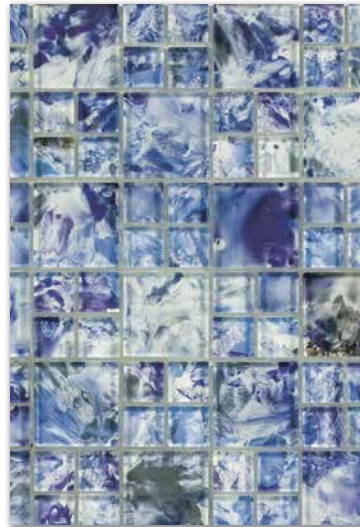

ST. GEORGE

PATTERN

AVAILABLE IN 1"x2" & PATTERN MOSAIC - 12"x12" MESH-MOUNTED SHEET - 1 SQFT/SHEET

MONET

glass pattern mosaic tile

EARTHENWARE

PATTERN

OPTIC BLUE