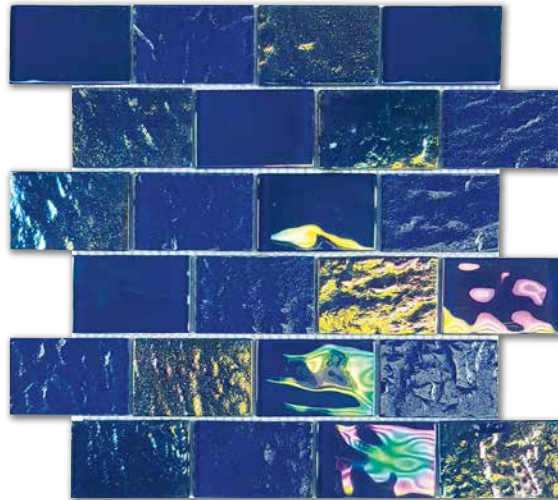

2"x3"

LAGUNA BLACK

2"x3"

NAVAL BLUE

2"x3"

THUNDER GRAY

2"x3"

AVAILABLE IN 1"x3" & 2"x3" - 12"x12" MESH-MOUNTED SHEET - 1 SQFT/SHEET