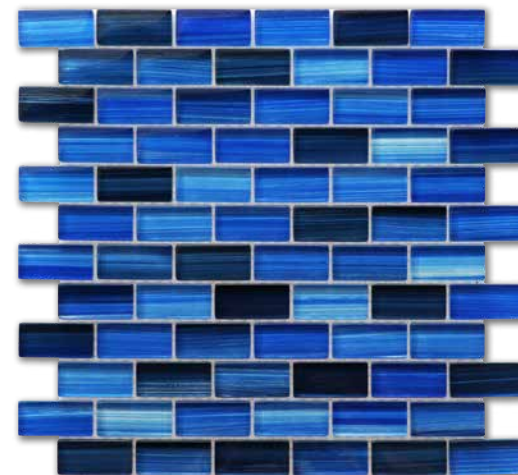

1"x2"

SEA BLUE

1"x2"

NAVY SAIL

PATTERN

SEA BLUE

PATTERN

AVAILABLE IN 1"x2" & PATTERN MOSAIC - 12"x12" MESH-MOUNTED SHEET - 1 SQFT/SHEET