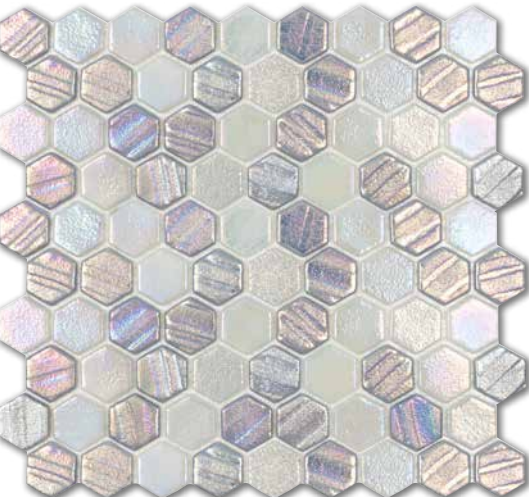

GREY

1"x1" HEX

LIGHT GREEN

1"x1" HEX

SILVER

1"x1" HEX

AVAILABLE IN 1"x1" HEX & 1"x2" - 12"x12" MESH-MOUNTED SHEET - 1 SQFT/SHEET

ILLUSIONS