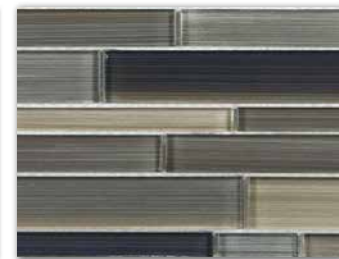

CRYSTAL

DASH

DEEP

ECOSTONE

ELEGANT

ELEMENT

FUSION

GARDEN WALL