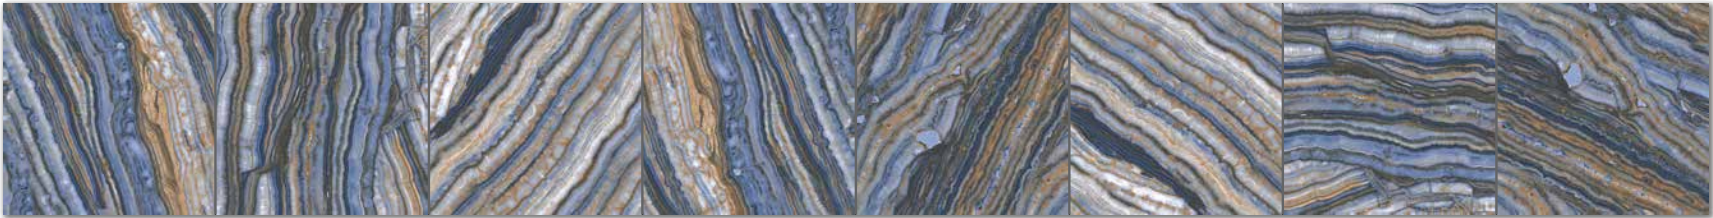

ONYX BLUE

PORCELAIN TILE