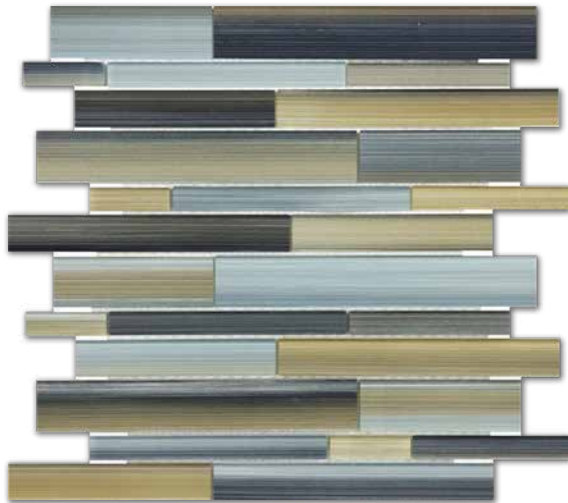

RANDOM

AVAILABLE IN RANDOM MOSAIC - 12"x12" MESH-MOUNTED SHEET - 1 SQFT/SHEET

FUSION *glass random mosaic tile*

ICE

RANDOM

OXIDE

RANDOM

PLANTATION