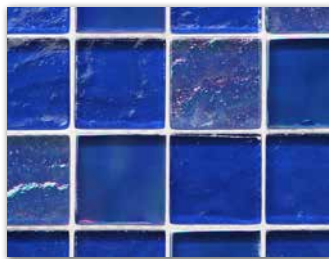

GLASS MOSAIC SERIES

DEEP