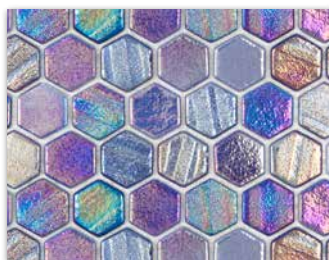

CRYSTAL

DASH

DEEP

ECOSTONE

ELEGANT

ELEMENT

FUSION

GARDEN WALL