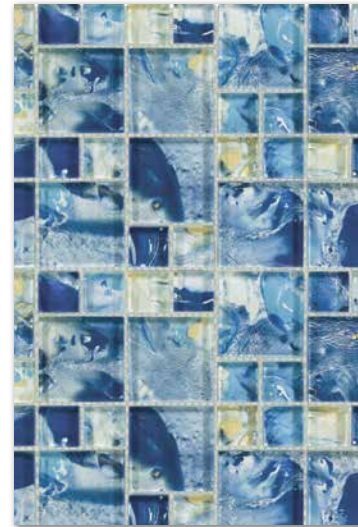

SIREN'S BREEZE

PATTERN