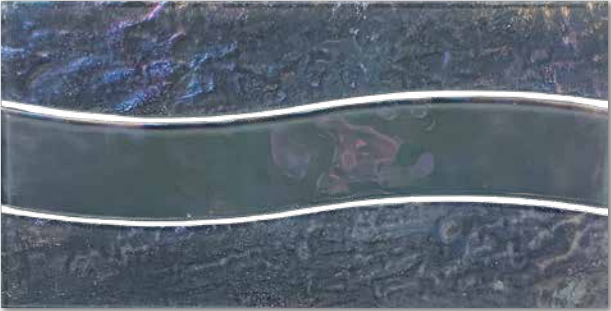

GREY WAVE

6"x12"