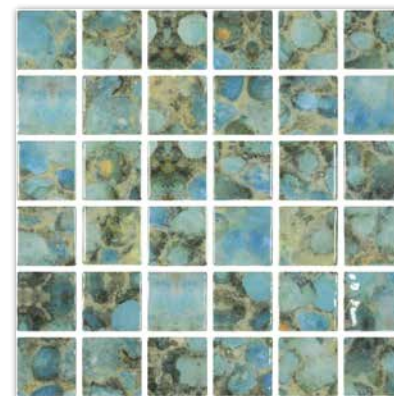

RODAS

2"x2"