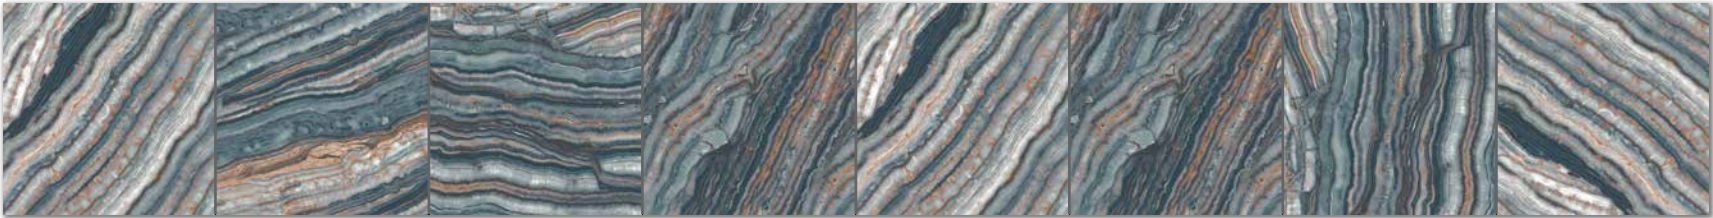

ONYX GREEN

PORCELAIN TILE