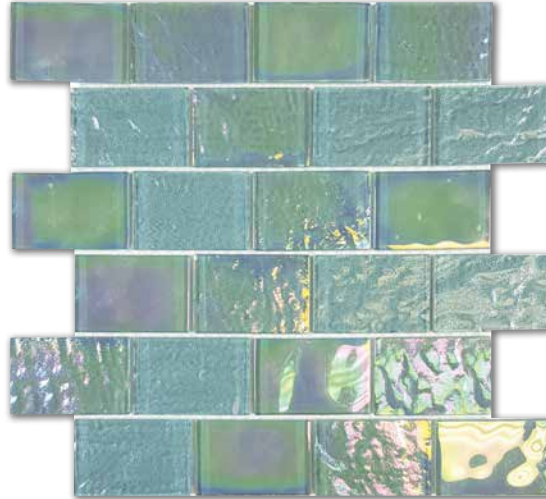

THUNDER GRAY

1"x3"

AVAILABLE IN 1"x3" & 2"x3" - 12"x12" MESH-MOUNTED SHEET - 1 SQFT/SHEET

NAUTICAL

glass mosaic tile 1"x3" & 2"x3"

BIMINI BLUE

2"x3"

EMERALD GREEN