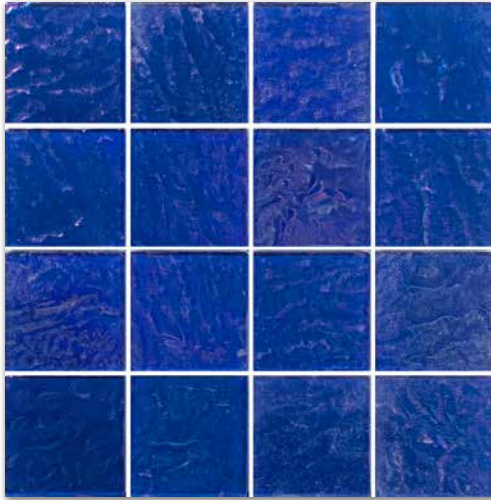

OPALO

glass mosaic tile 1"x1"

OPALO NEGRO

1"x1"

AVAILABLE IN 1"x1" - 12.25"x18.375" DOT BACK MOUNTED SHEET - 1.56 SQFT/SHEET

PIAZZA

glass mosaic tile 3"x3" & glass pattern mosaic tile

COBALT