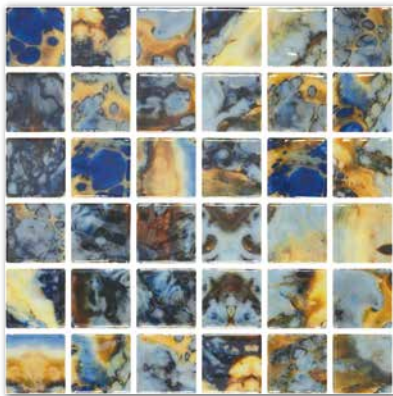

FOREST BLUE

2"x2"

NORDIC STONE

1"x1"

AVAILABLE IN 1"x1" & 2"x2" - 12¼"x12¼" DOT BACK MOUNTED SHEET - 1.04 SQFT/SHEET (2"x2") & 12.25"x18.375" DOT BACK MOUNTED SHEET - 1.56 SQFT/SHEET (1"x1")

PRINT

2"x2"

QUARTZ GREY