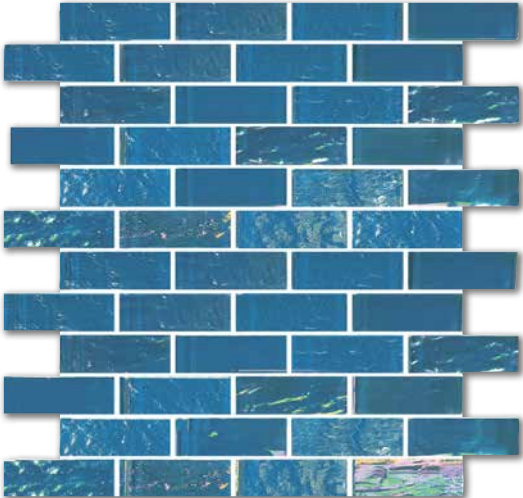

NAUTICAL

glass mosaic tile 1"x3" & 2"x3"

BIMINI BLUE

1"x3"