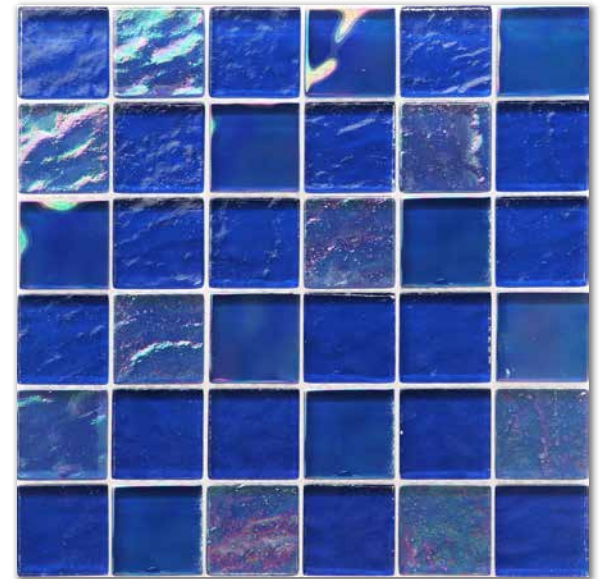

glass mosaic tile 1"x1", 1"x2" & 2"x2"

OCEAN BLUE

1"x1"

OCEAN BLUE

1"x2"

OCEAN BLUE

2"x2"

AVAILABLE IN 1"x1", 1"x2" & 2"x2" - 12"x12" MESH-MOUNTED SHEET - 1 SQFT/SHEET