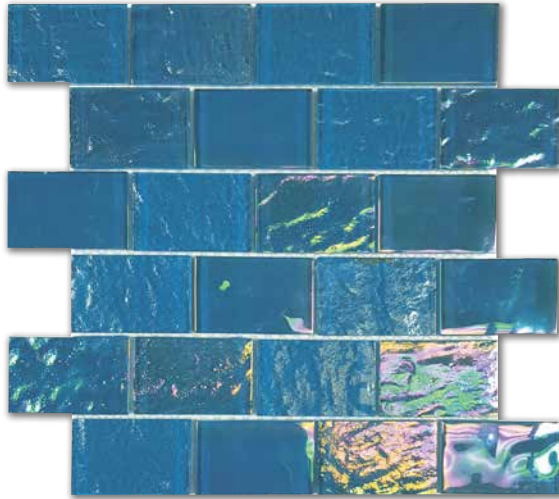

THUNDER GRAY

1"x3"

AVAILABLE IN 1"x3" & 2"x3" - 12"x12" MESH-MOUNTED SHEET - 1 SQFT/SHEET

NAUTICAL

glass mosaic tile 1"x3" & 2"x3"

BIMINI BLUE

2"x3"

EMERALD GREEN