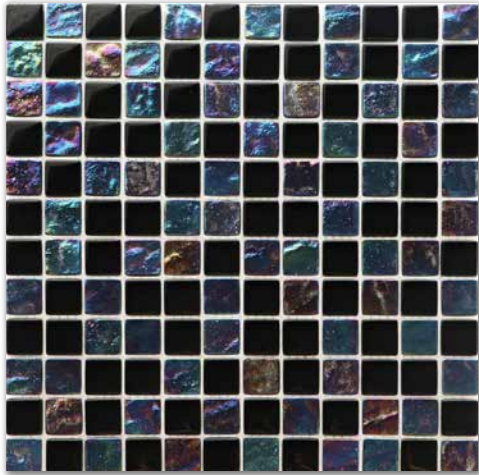

1"x2"

SILVER

1"x2"

AVAILABLE IN 1"x1" HEX & 1"x2" - 12"x12" MESH-MOUNTED SHEET - 1 SQFT/SHEET

INSPIRE

glass mosaic tile 1"x1", 1"x2", 1"x4", 2"x2" & 2"x3"

BLACK

1"x1"