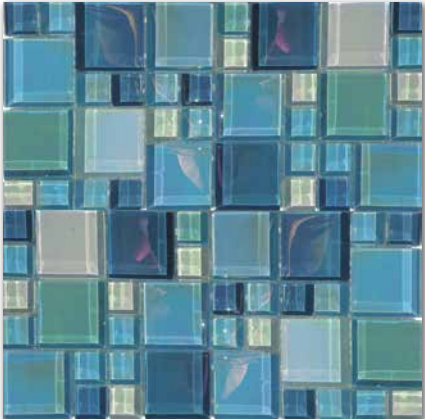

BLUE MAUI

PATTERN