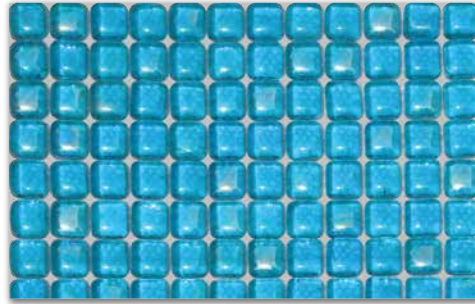

IB-02

1"x1"