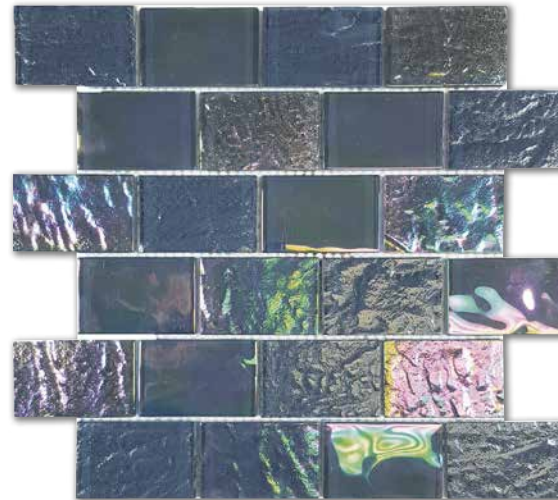

2"x3"

LAGUNA BLACK

2"x3"

NAVAL BLUE

2"x3"

THUNDER GRAY

2"x3"

AVAILABLE IN 1"x3" & 2"x3" - 12"x12" MESH-MOUNTED SHEET - 1 SQFT/SHEET