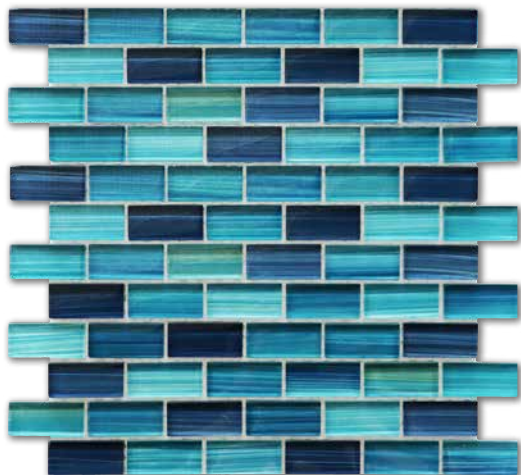

1"x2"

SEA BLUE

1"x2"

NAVY SAIL

PATTERN

SEA BLUE

PATTERN

AVAILABLE IN 1"x2" & PATTERN MOSAIC - 12"x12" MESH-MOUNTED SHEET - 1 SQFT/SHEET