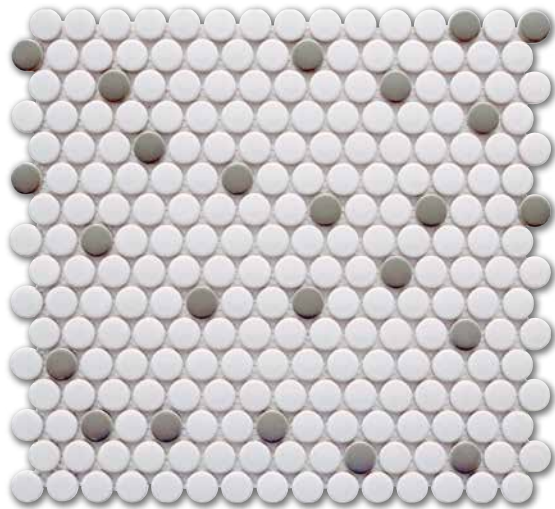

11 1/2" X 12 1/2" MESH-MOUNTED SHEET

PENNY ROUND
BRIGHT ANTIQUE WHITE

11 1/2" X 12 1/2" MESH-MOUNTED SHEET

PENNY ROUND
MATTE WHITE & BLACK

11 1/2" X 12 1/2" MESH-MOUNTED SHEET

PENNY ROUND
MATTE WHITE & GRAY