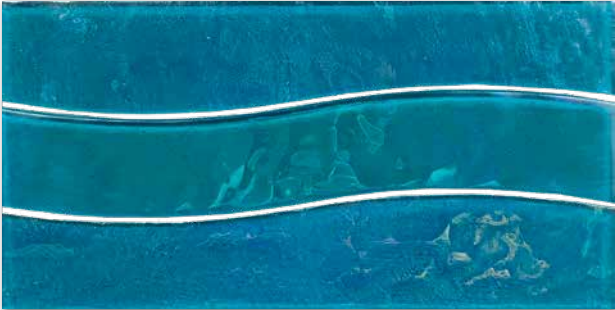

TURQUOISE WAVE

6"x12"