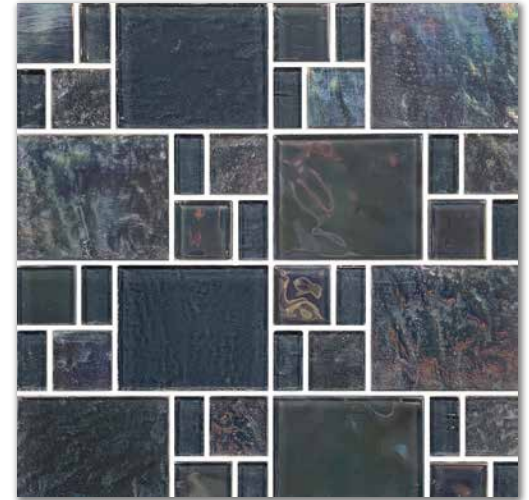

GREY

PATTERN