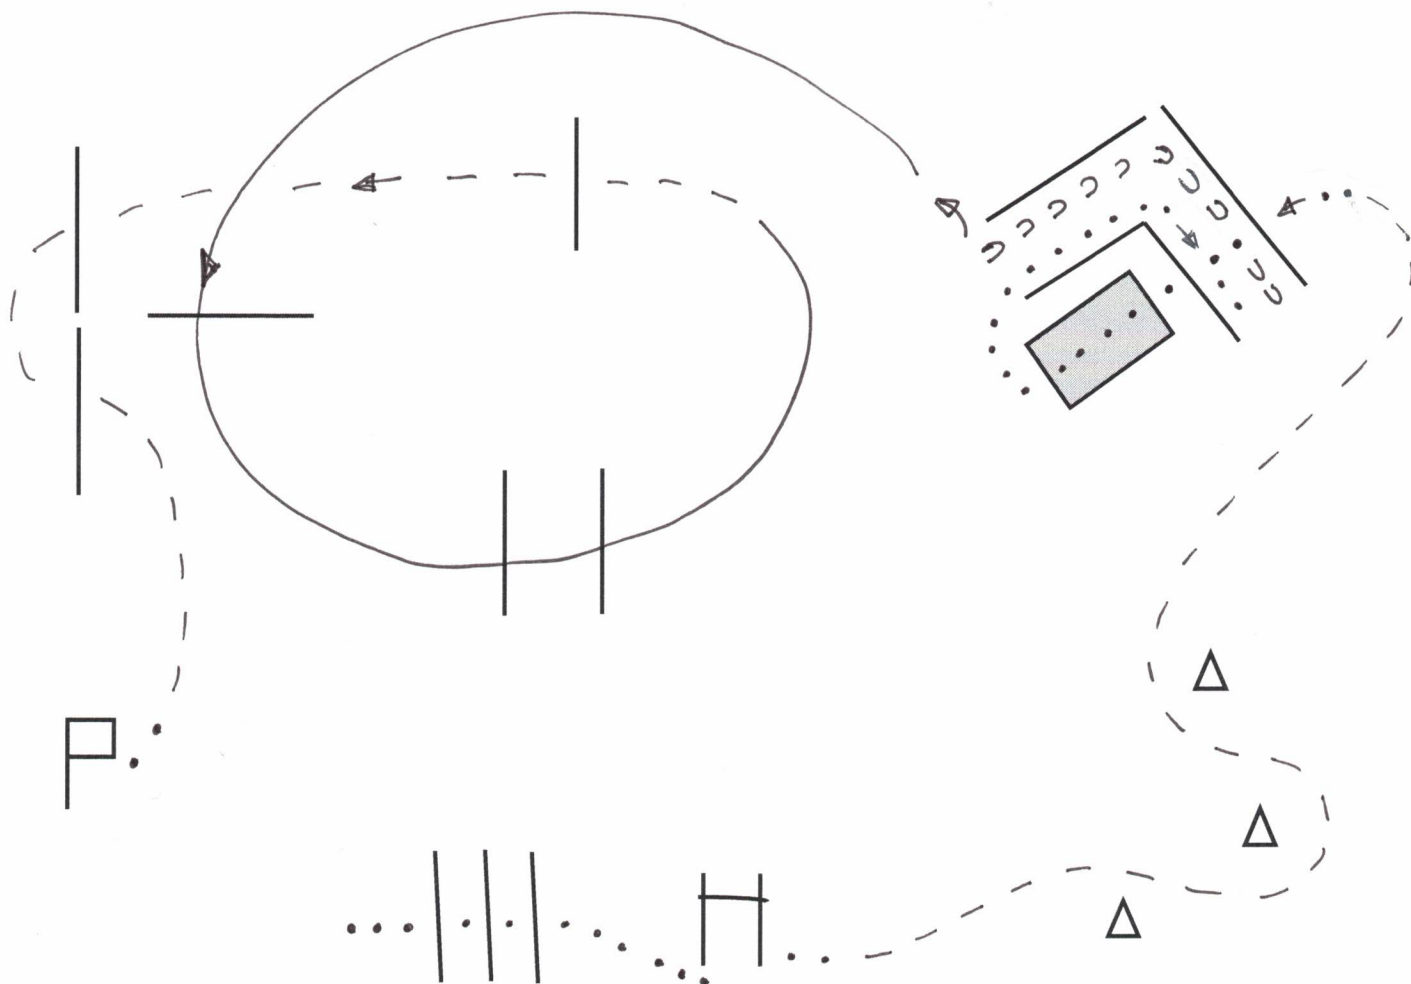

2022 WEST WORLD

W/J Trail 18 & U, W/J Trail 19 & O

Leadline Trail (Walk Only)

1. Walk over logs to gate and walk past gate on the outside.
2. Jog around cones as shown.
3. Walk over logs and across bridge.
4. Walk into "L" to corner. Back out. Walk forward to exit.
5. Jog over logs and to mailbox.
6. Stop at mailbox and check mail. Wait for judge's dismissal.

2022 WEST WORLD

**Trail 10-13, 14-18, 19 & O, 45 & O, Adult Non-Pro (W/J/L),
All JPFC**

1. Walk over logs to gate.
2. Work gate (either hand).
3. Jog around cones as shown.
4. Walk over logs and across bridge.
5. Walk into "L". Back out of L.
6. Perform a turn to the left. Begin to lope and lope over logs as shown.
7. Jog over logs and to mailbox.
8. Stop at mailbox. Check mail. Wait for judge's dismissal.