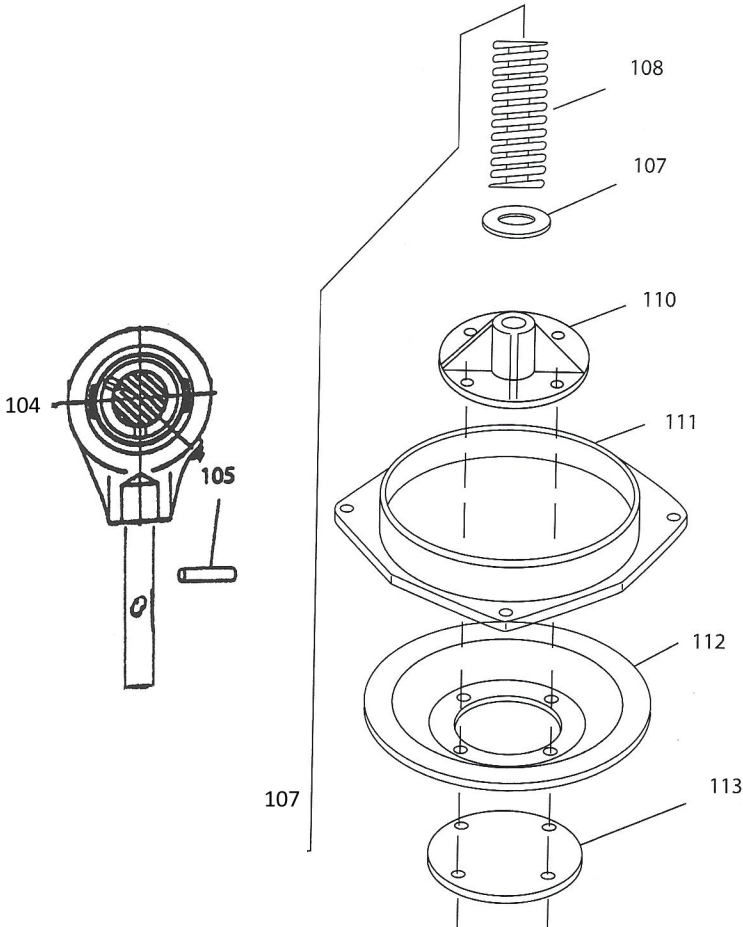

## SOLID CONNECTING ROD ASSEMBLY

REF#	PART#	DESCRIPTON
108	19017	SOLID CONN. ROD
109	15109	JAM NUT
110	16110	DIAPHRAGM TOP PLATE
111	16111-PL	CLAMP RING
112	17112	DIAPHRAGM (RED/BLACK)
113	16113	DIAPHRAGM BOTTOM PLATE

# SEALED CUSHION CONNECTING ROD ASSEMBLY

REF#	PART#	DESCRIPTION
104	16104-S	ROD-END
105	15105	SPIRAL PIN
107	15107	FLAT WASHER
108	15108	COMPRESSION SPRING
110	16110-S	DIAPHRAGM TOP PLATE
111	16111	CLAMP RING
112	17112 R	DIAPHRAGM
113	16113	DIAPHRAGM BOTTOM PLATE