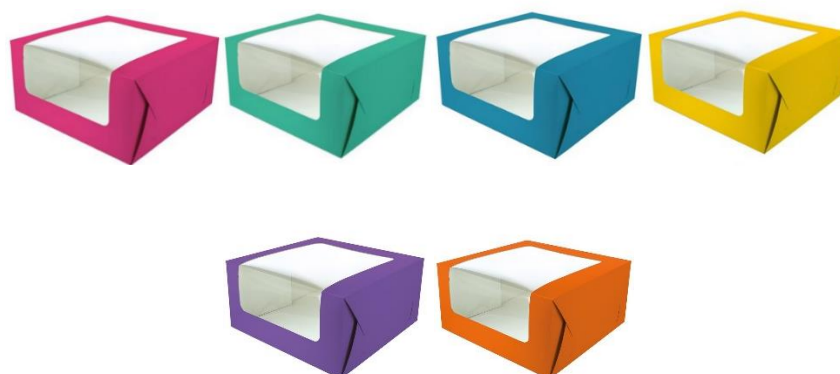

Window Celebration Cake Boxes – Colours

These cake boxes are sure to enhance the look of your decorative cakes, desserts and puddings for display or gifts. Boxes have a top and front transparent window so you can easily see inside.

CODE	DESCRIPTION	COLOUR	CASED
CUL21389	10X5" Window Box	Pink	20
CUL21394	10X5" Window Box	Sunflower	20
CUL21390	10X5" Window Box	Purple	20
CUL21392	10X5" Window Box	Teal	20
CUL21391	10X5" Window Box	Light Green	20
CUL21393	10X5" Window Box	Tangerine	20

To place an order, view samples or request pricing please contact:
01355 222 004 | sales@veronaeco.com | www.veronaeco.com