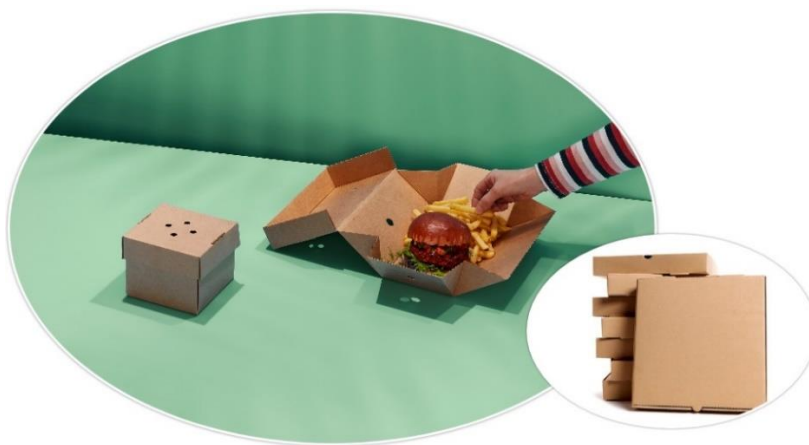

Corrugated Kraft Boxes

Our corrugated range includes compostable and recyclable pizza boxes, burger boxes and meal boxes. Perfect for takeaway and more.

CODE	DESCRIPTION	DIMENSIONS	CASED
PIZZ9BR	9" Kraft Corrugated Pizza Box	9x9"	100
PIZZ12BR	12" Kraft Corrugated Pizza Box	12x12"	100
FBSGBB	Small Gourmet Burger box - Corrugated	5x5x4"	100
FBLGBB	Large Gourmet Burger box - Corrugated	5x10x4"	100