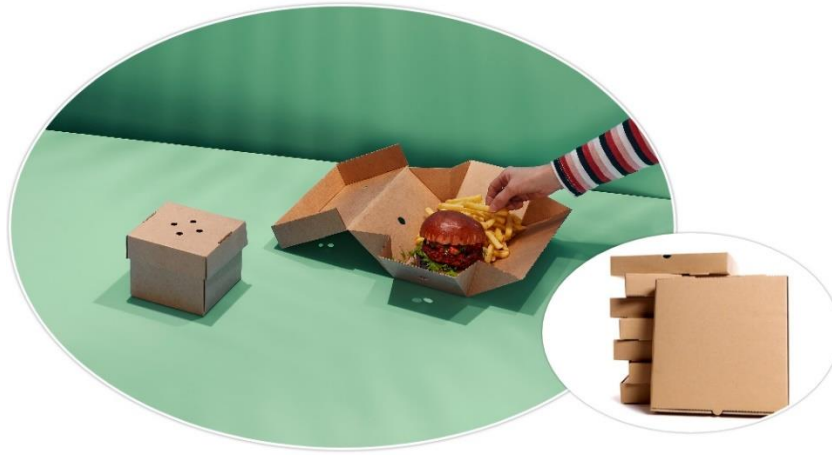

Corrugated Kraft Boxes

Our corrugated range includes compostable and recyclable pizza boxes, burger boxes and meal boxes. Perfect for takeaway & more.

CODE	DESCRIPTION	DIMENSIONS	CASED
PIZZ9BR	9" Kraft Corrugated Pizza Box	9x9"	100
PIZZ12BR	12" Kraft Corrugated Pizza Box	12x12"	100
FBSGBB	Small Gourmet Burger box - Corrugated	5x5x4"	100
FBLGBB	Large Gourmet Burger box - Corrugated	5x10x4"	100