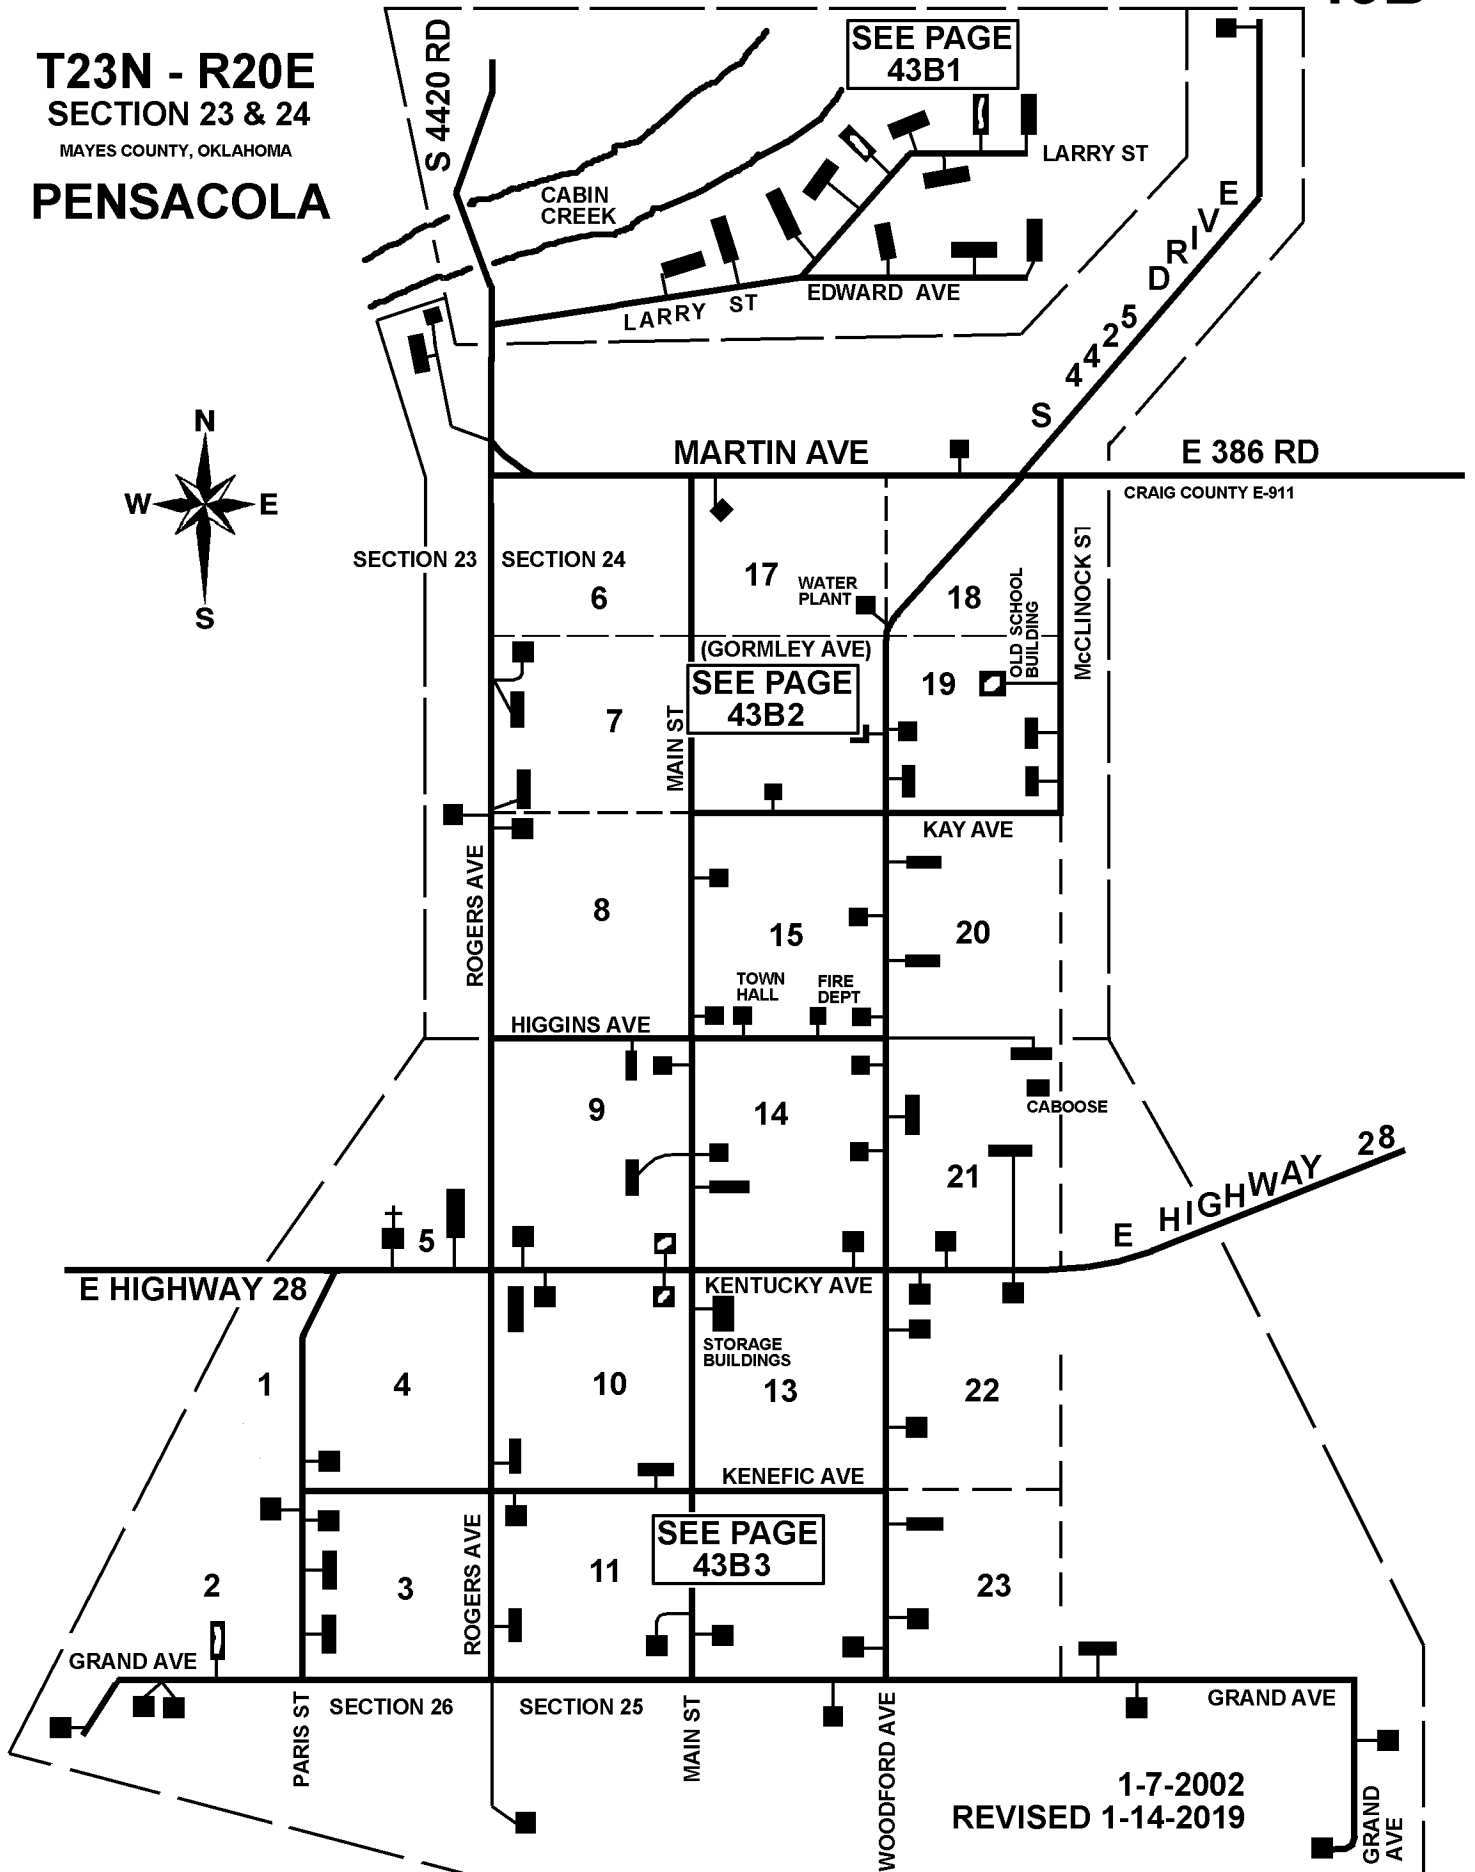

T23N - R20E
SECTION 23 & 24
MAYES COUNTY, OKLAHOMA
PENSACOLA

1-7-2002
REVISED 1-14-2019