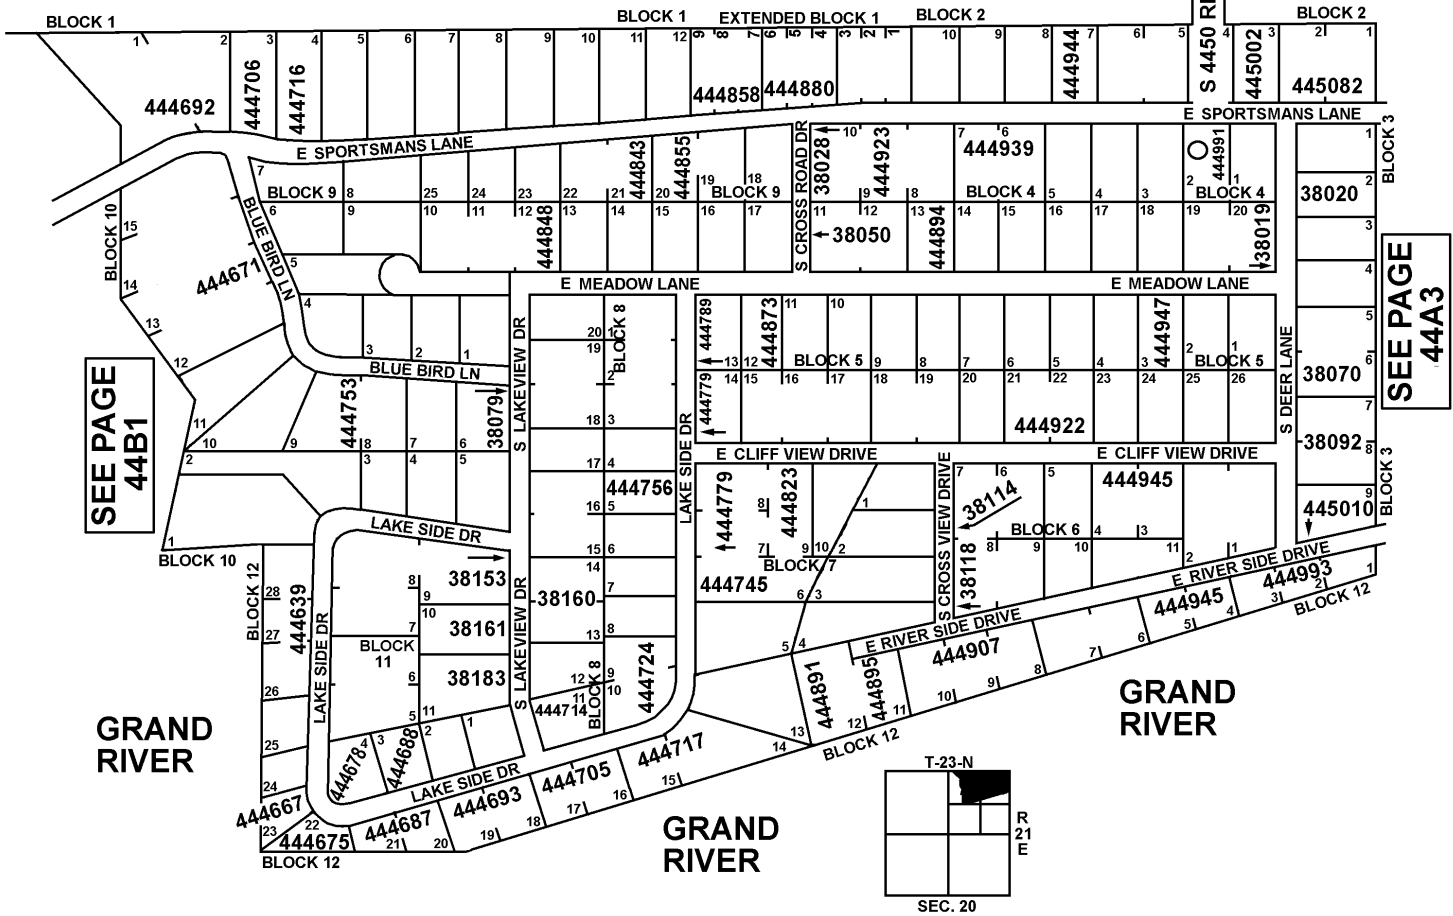

T23N - R21E
SECTION 20

44A2

SPORTSMAN'S SHORES
SECOND ADDITION

MAYES COUNTY, OKLAHOMA

SEE PAGE
44A

SEE PAGE
44B1

SEE PAGE
44A3

4-12-2009
REVISED 9-26-2023
CRAIG COUNTY E-911