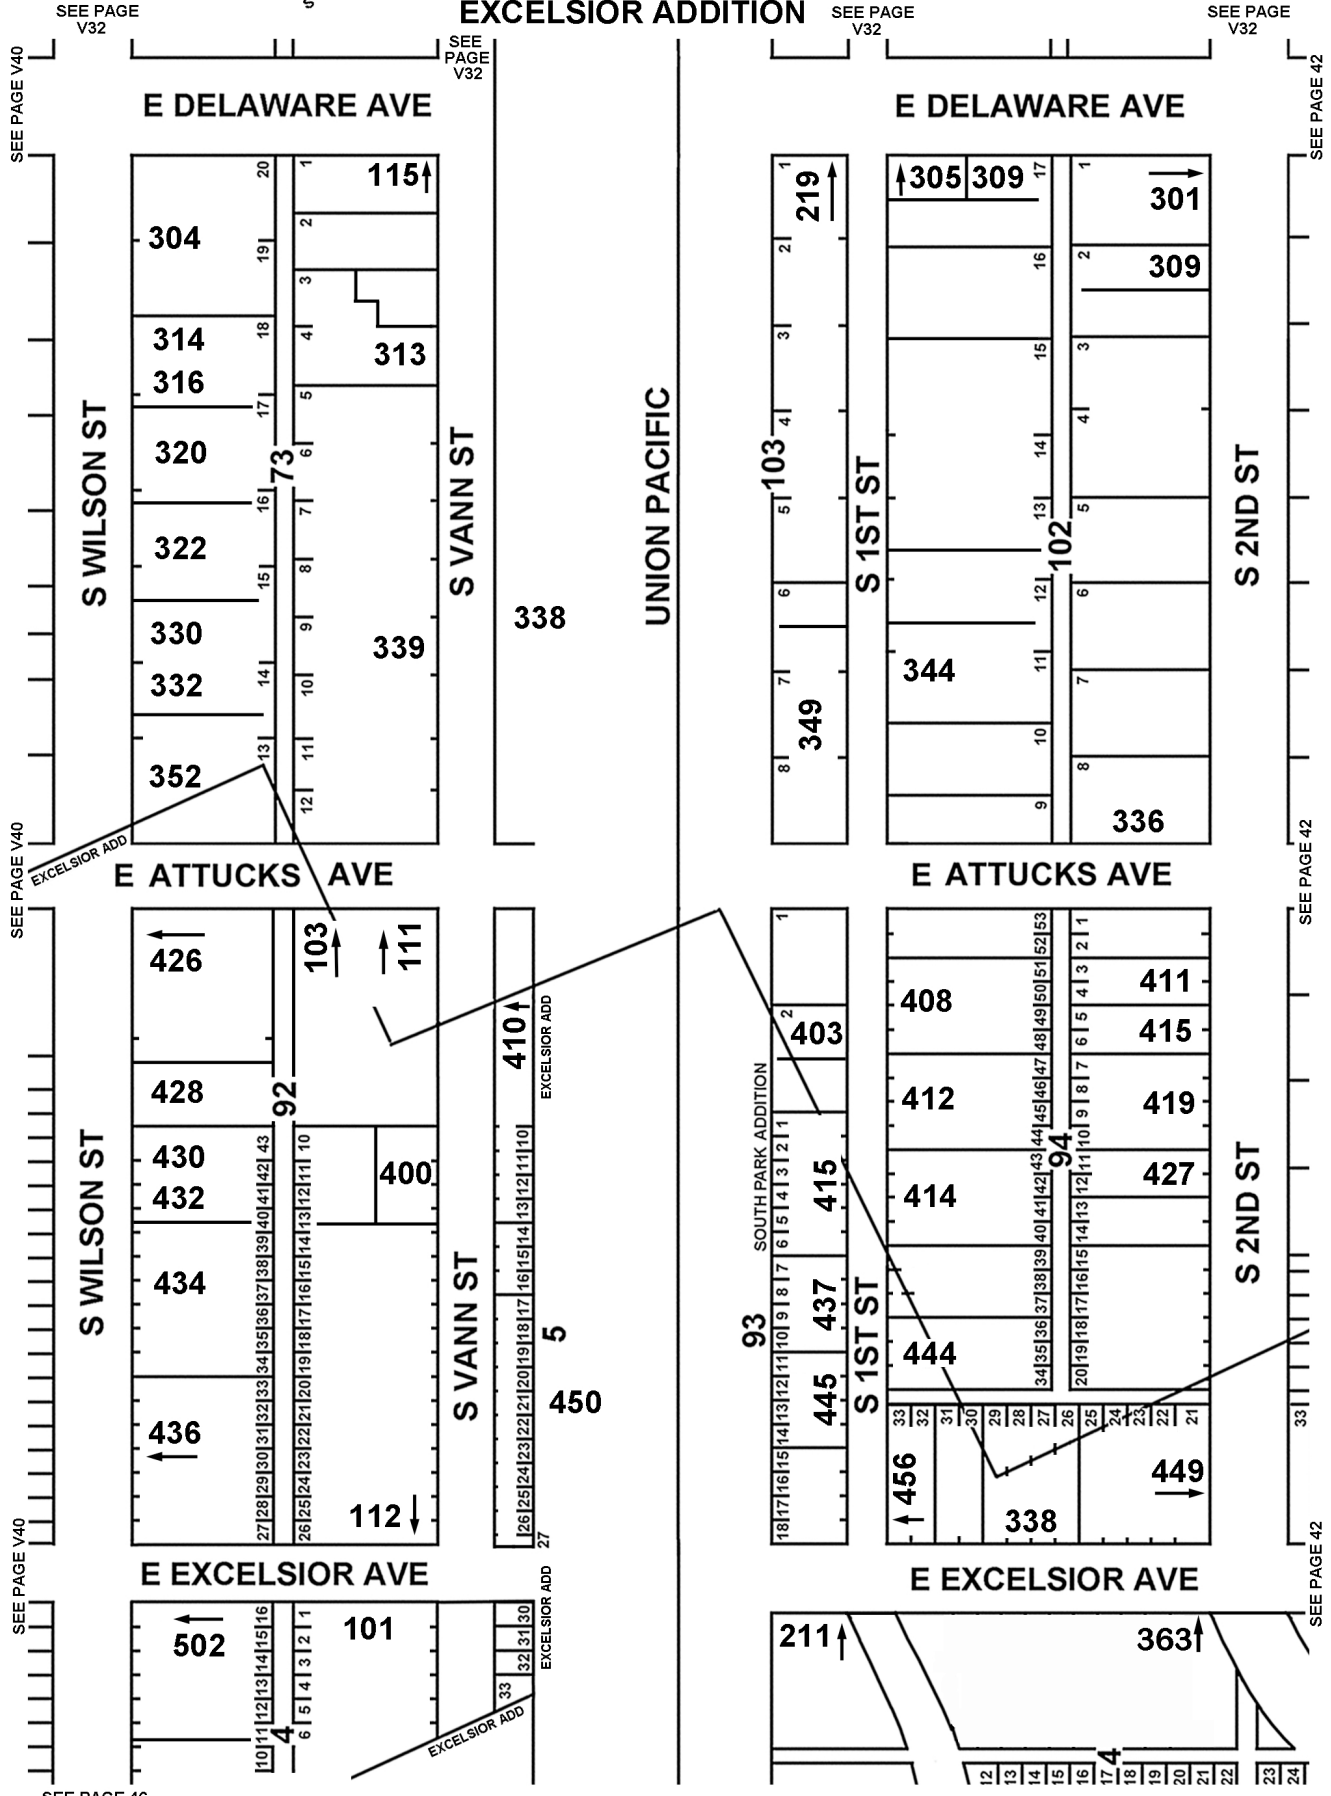

T25N - R20E

V41

SECTION 16

VINITA, OKLAHOMA

VINITA ORIGINAL TOWN
SOUTH PARK ADDITION
EXCELSIOR ADDITION

2-9-2015

REVISED 4-8-2026

CRAIG COUNTY E911

SEE PAGE V40

SEE PAGE V32

SEE PAGE V32

SEE PAGE V32

SEE PAGE V32

SEE PAGE V40

SEE PAGE V40

SEE PAGE 46