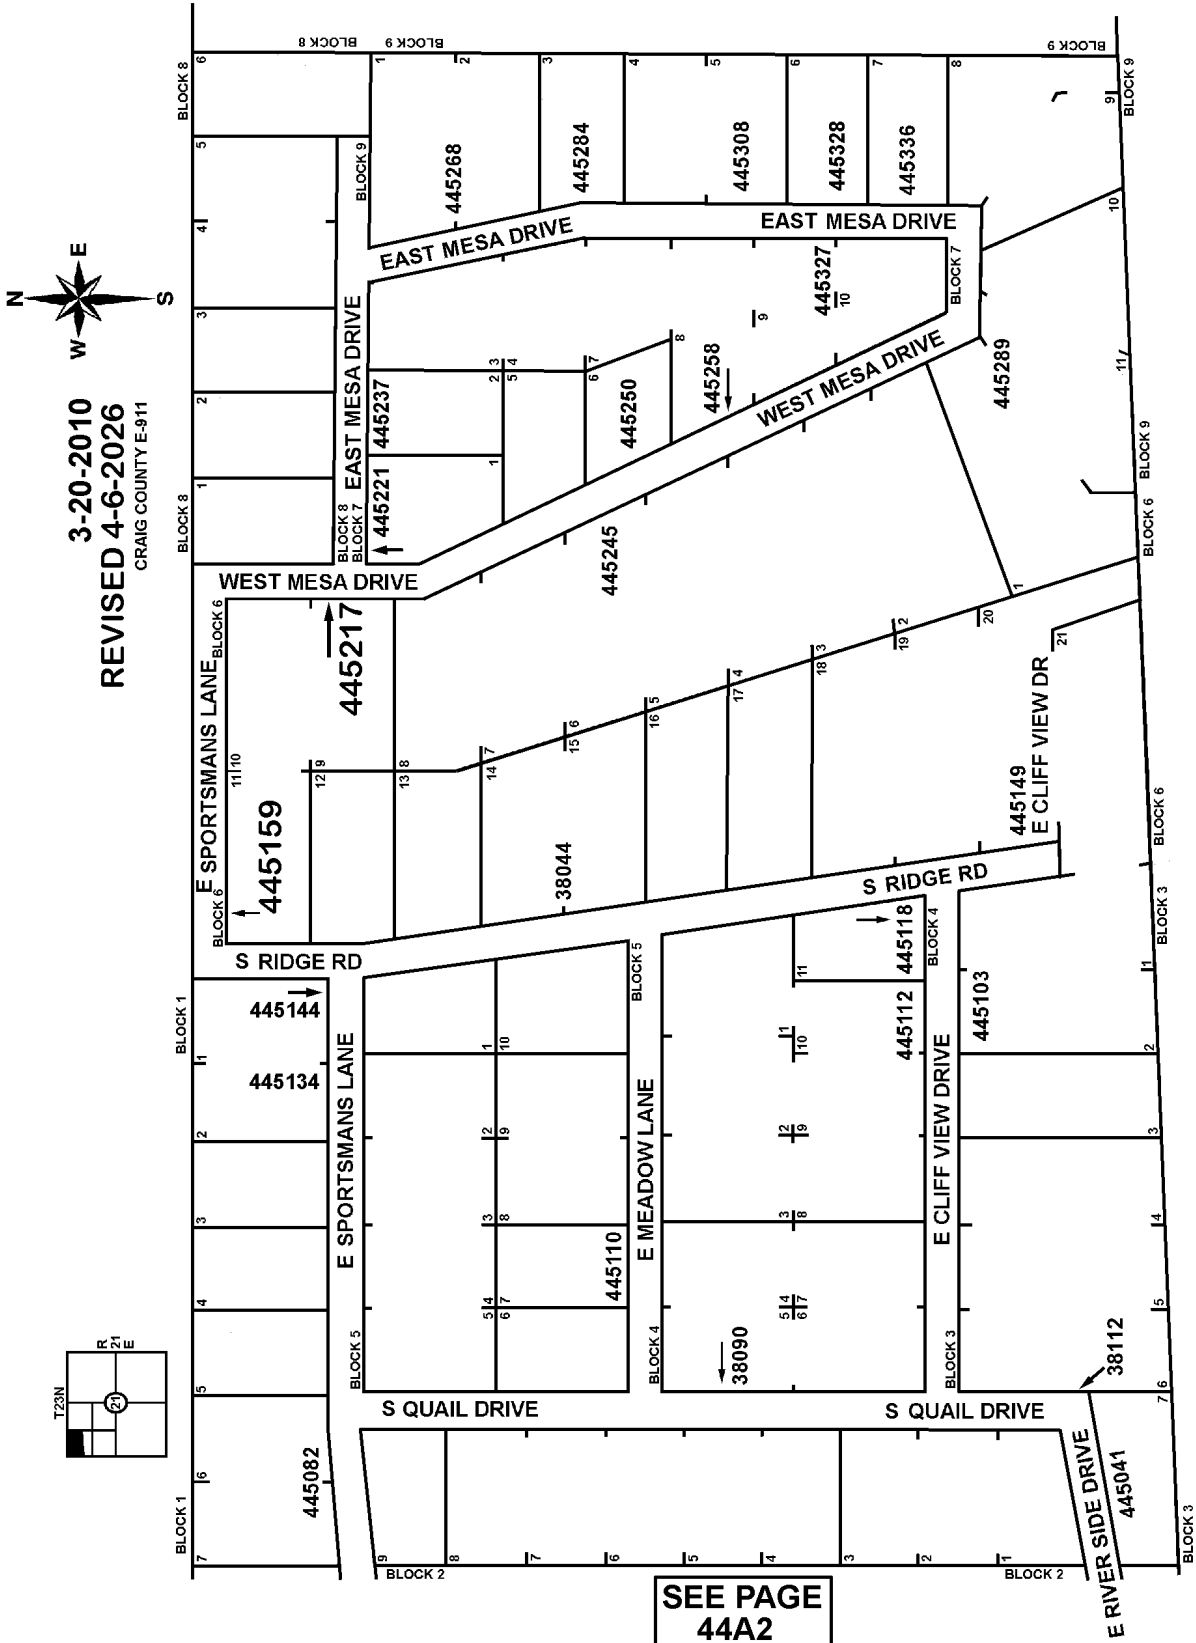

T23N - R21E

SECTION 21

MAYES COUNTY, OKLAHOMA

44A3

SPORTSMAN'S SHORES THIRD ADDITION

SEE PAGE
44A2

GRAND RIVER

GRAND RIVER

3-20-2010
REVISED 4-6-2026
CRAIG COUNTY E-911