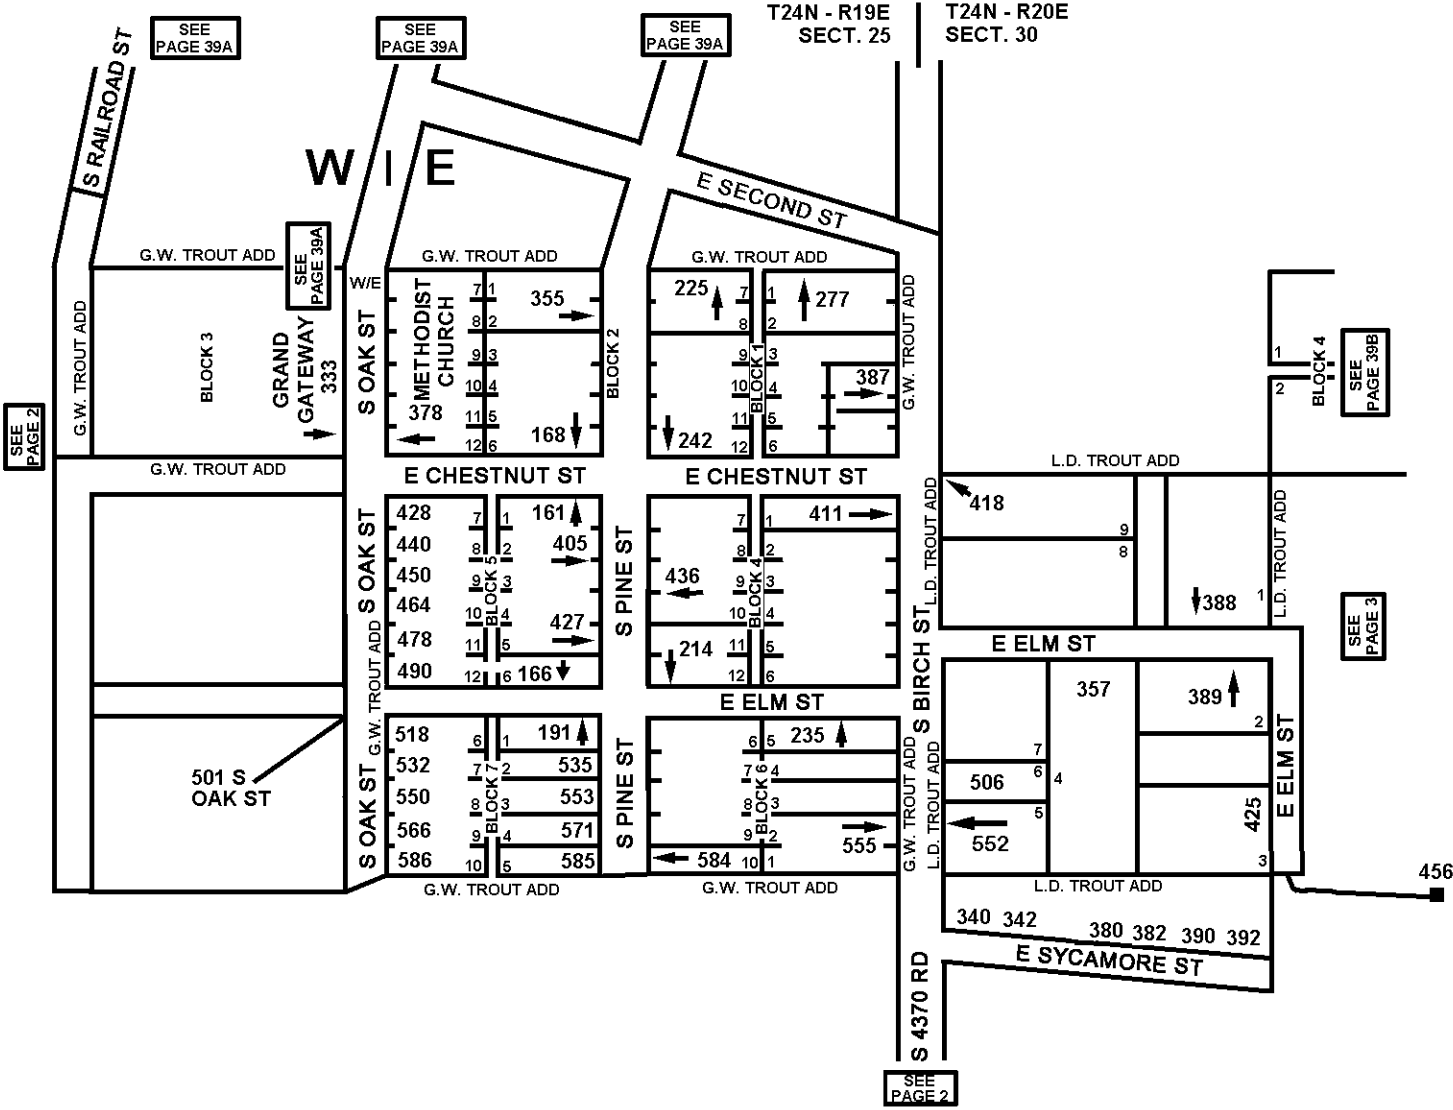

T24N - R19E S25 T24N - R20E S30

CRAIG COUNTY, OKLAHOMA
BIG CABIN, OKLAHOMA
G.W. TROUT ADDITION
L.D. TROUT ADDITION

9-23-2014
 REVISED 5-4-2026
 CRAIG COUNTY E-911