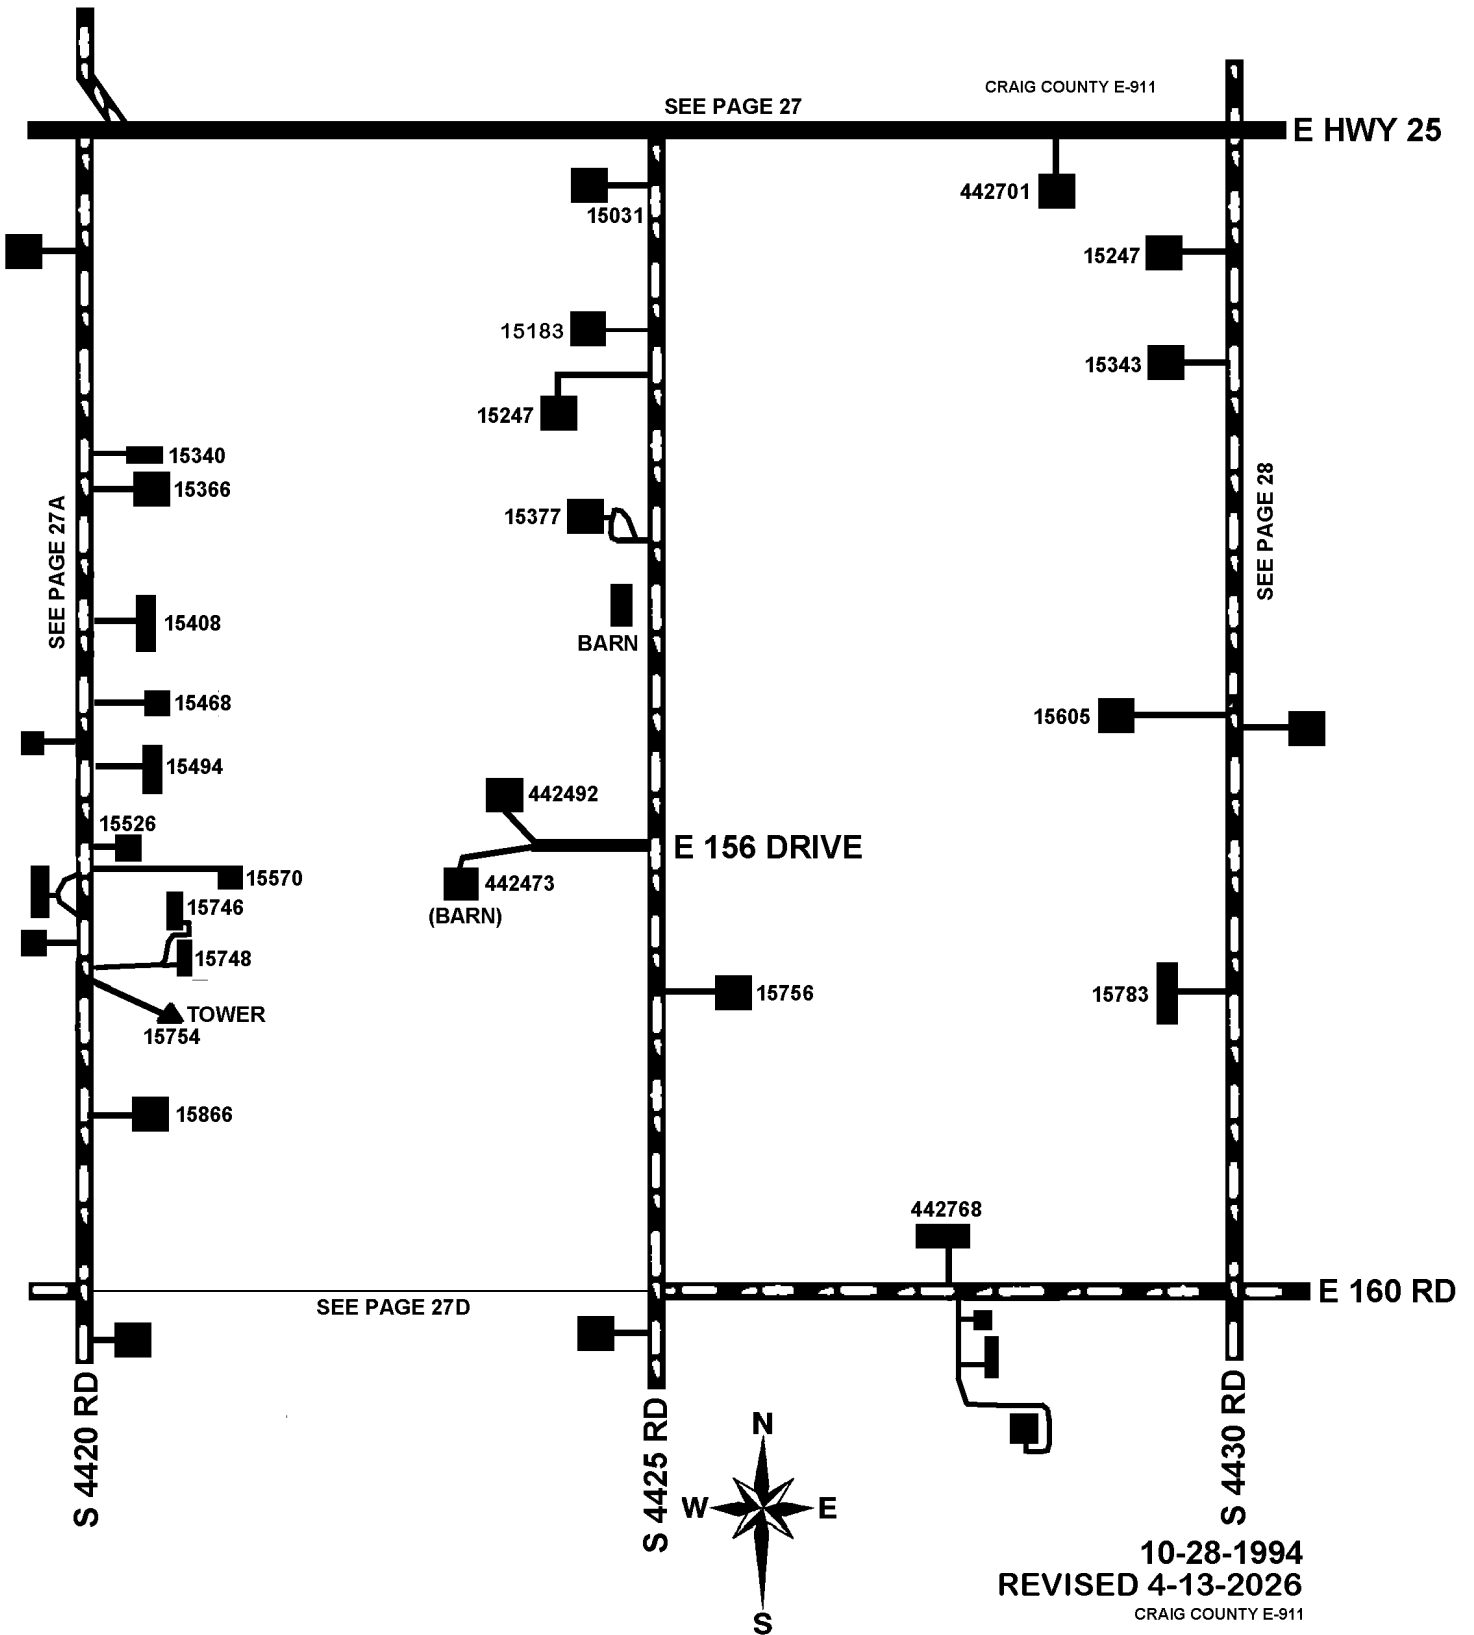

T27N - R20E
SECTION 25
CRAIG COUNTY, OKLAHOMA

27B

10-28-1994
REVISED 4-13-2026
CRAIG COUNTY E-911