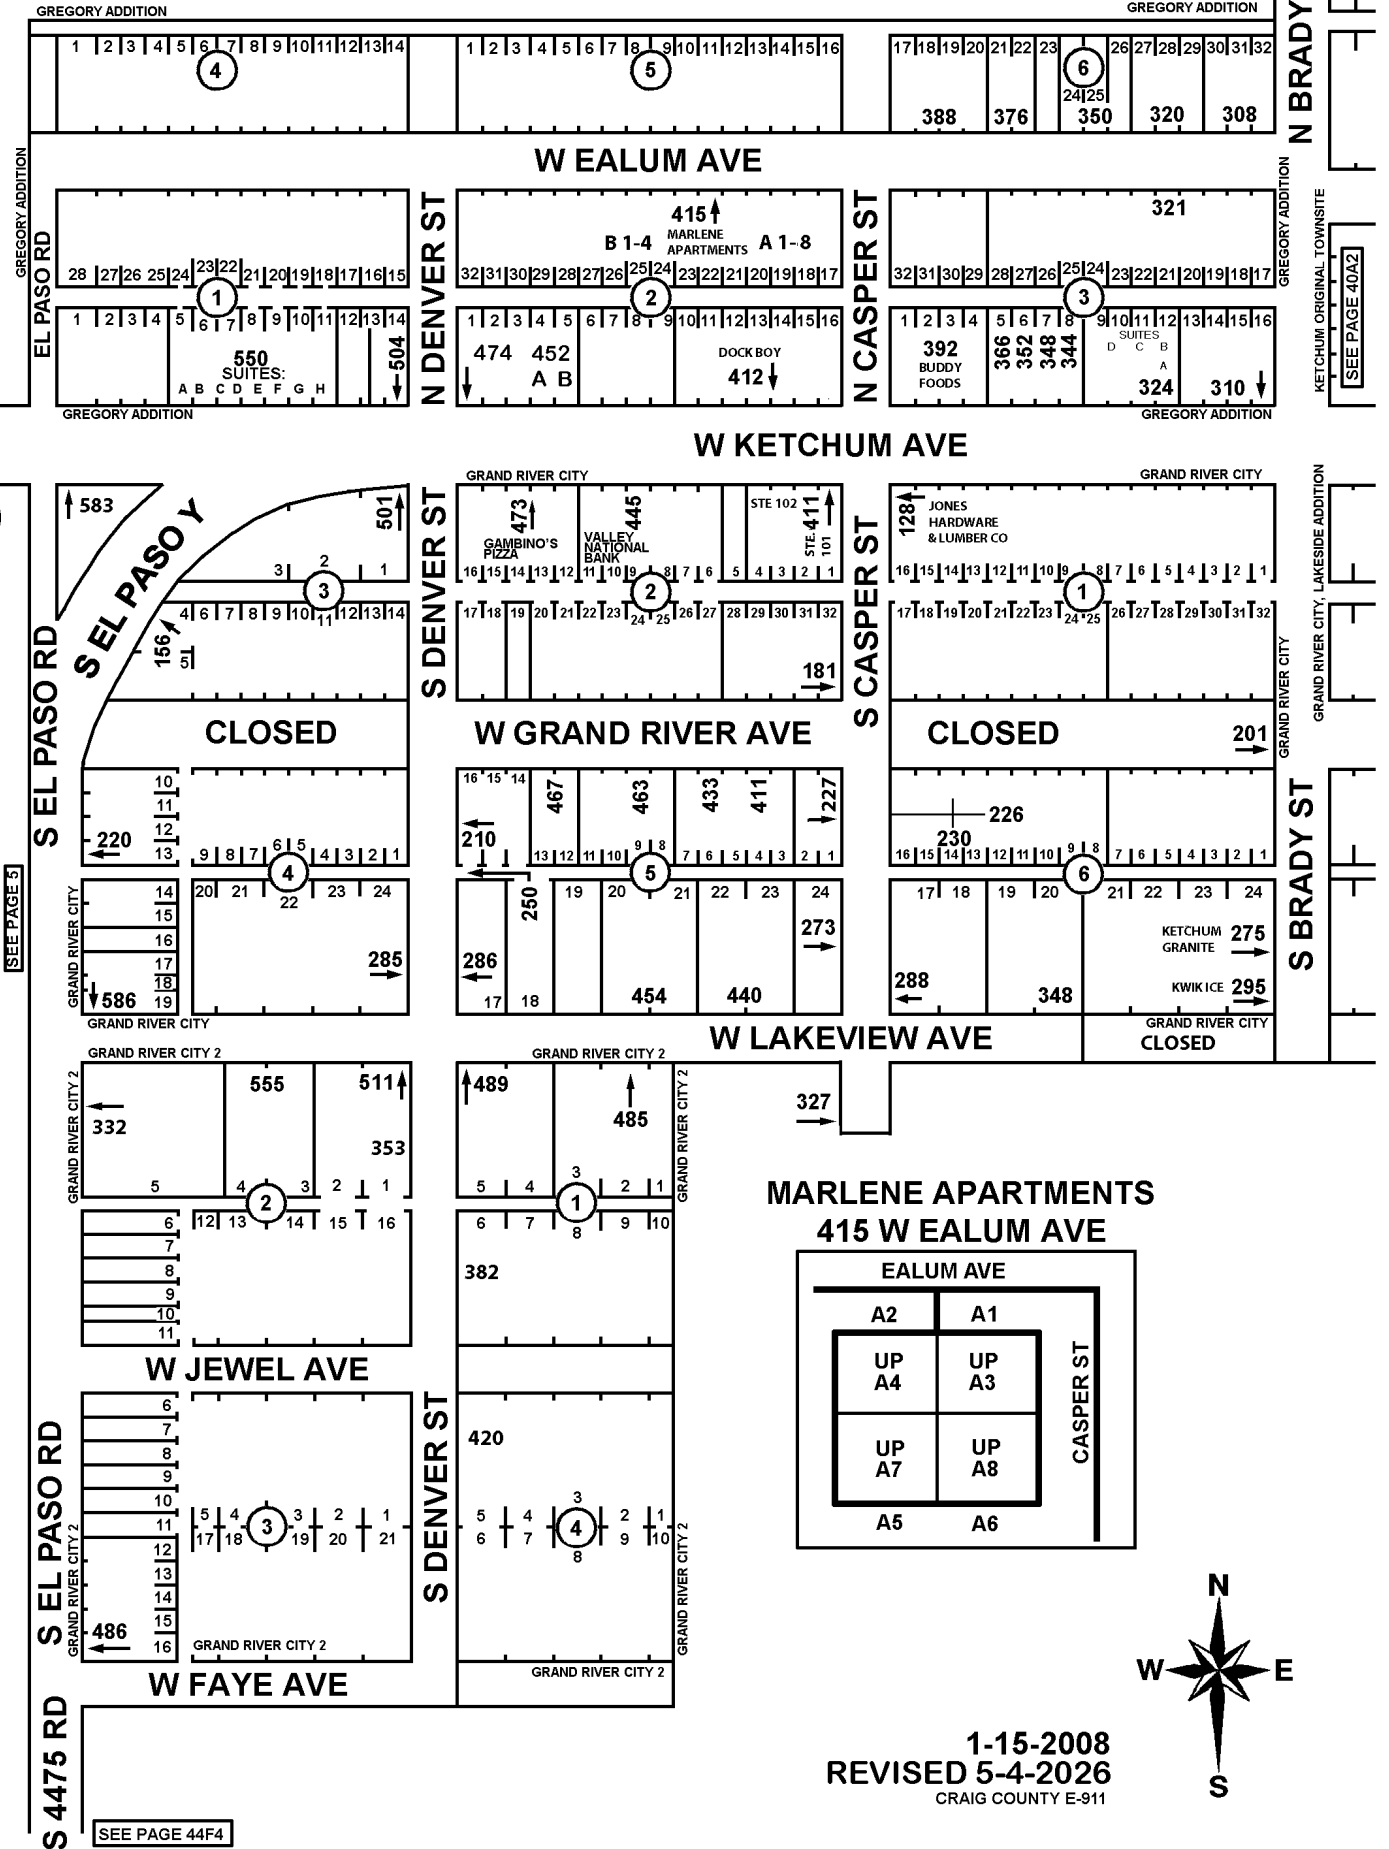

# KETCHUM, OKLA

CRAIG COUNTY, OKLAHOMA  
 GRAND RIVER CITY ADDITION  
 GRAND RIVER CITY 2 ADDITION  
 GREGORY ADDITION

40A1

SEE PAGE 40A2

SEE PAGE 3

1-15-2008  
 REVISED 5-4-2026  
 CRAIG COUNTY E-911

SEE PAGE 44F4

SEE PAGE 40A2

SEE PAGE 5

N  
S

N BRADY ST

KETCHUM ORIGINAL TOWNSITE

GRAND RIVER CITY, LAKESIDE ADDITION

S BRADY ST

GRAND RIVER CITY

GRAND RIVER CITY 2

S DENVER ST

S EL PASO RD

S 4475 RD

GREGORY ADDITION

GREGORY ADDITION

GREGORY ADDITION

GREGORY ADDITION