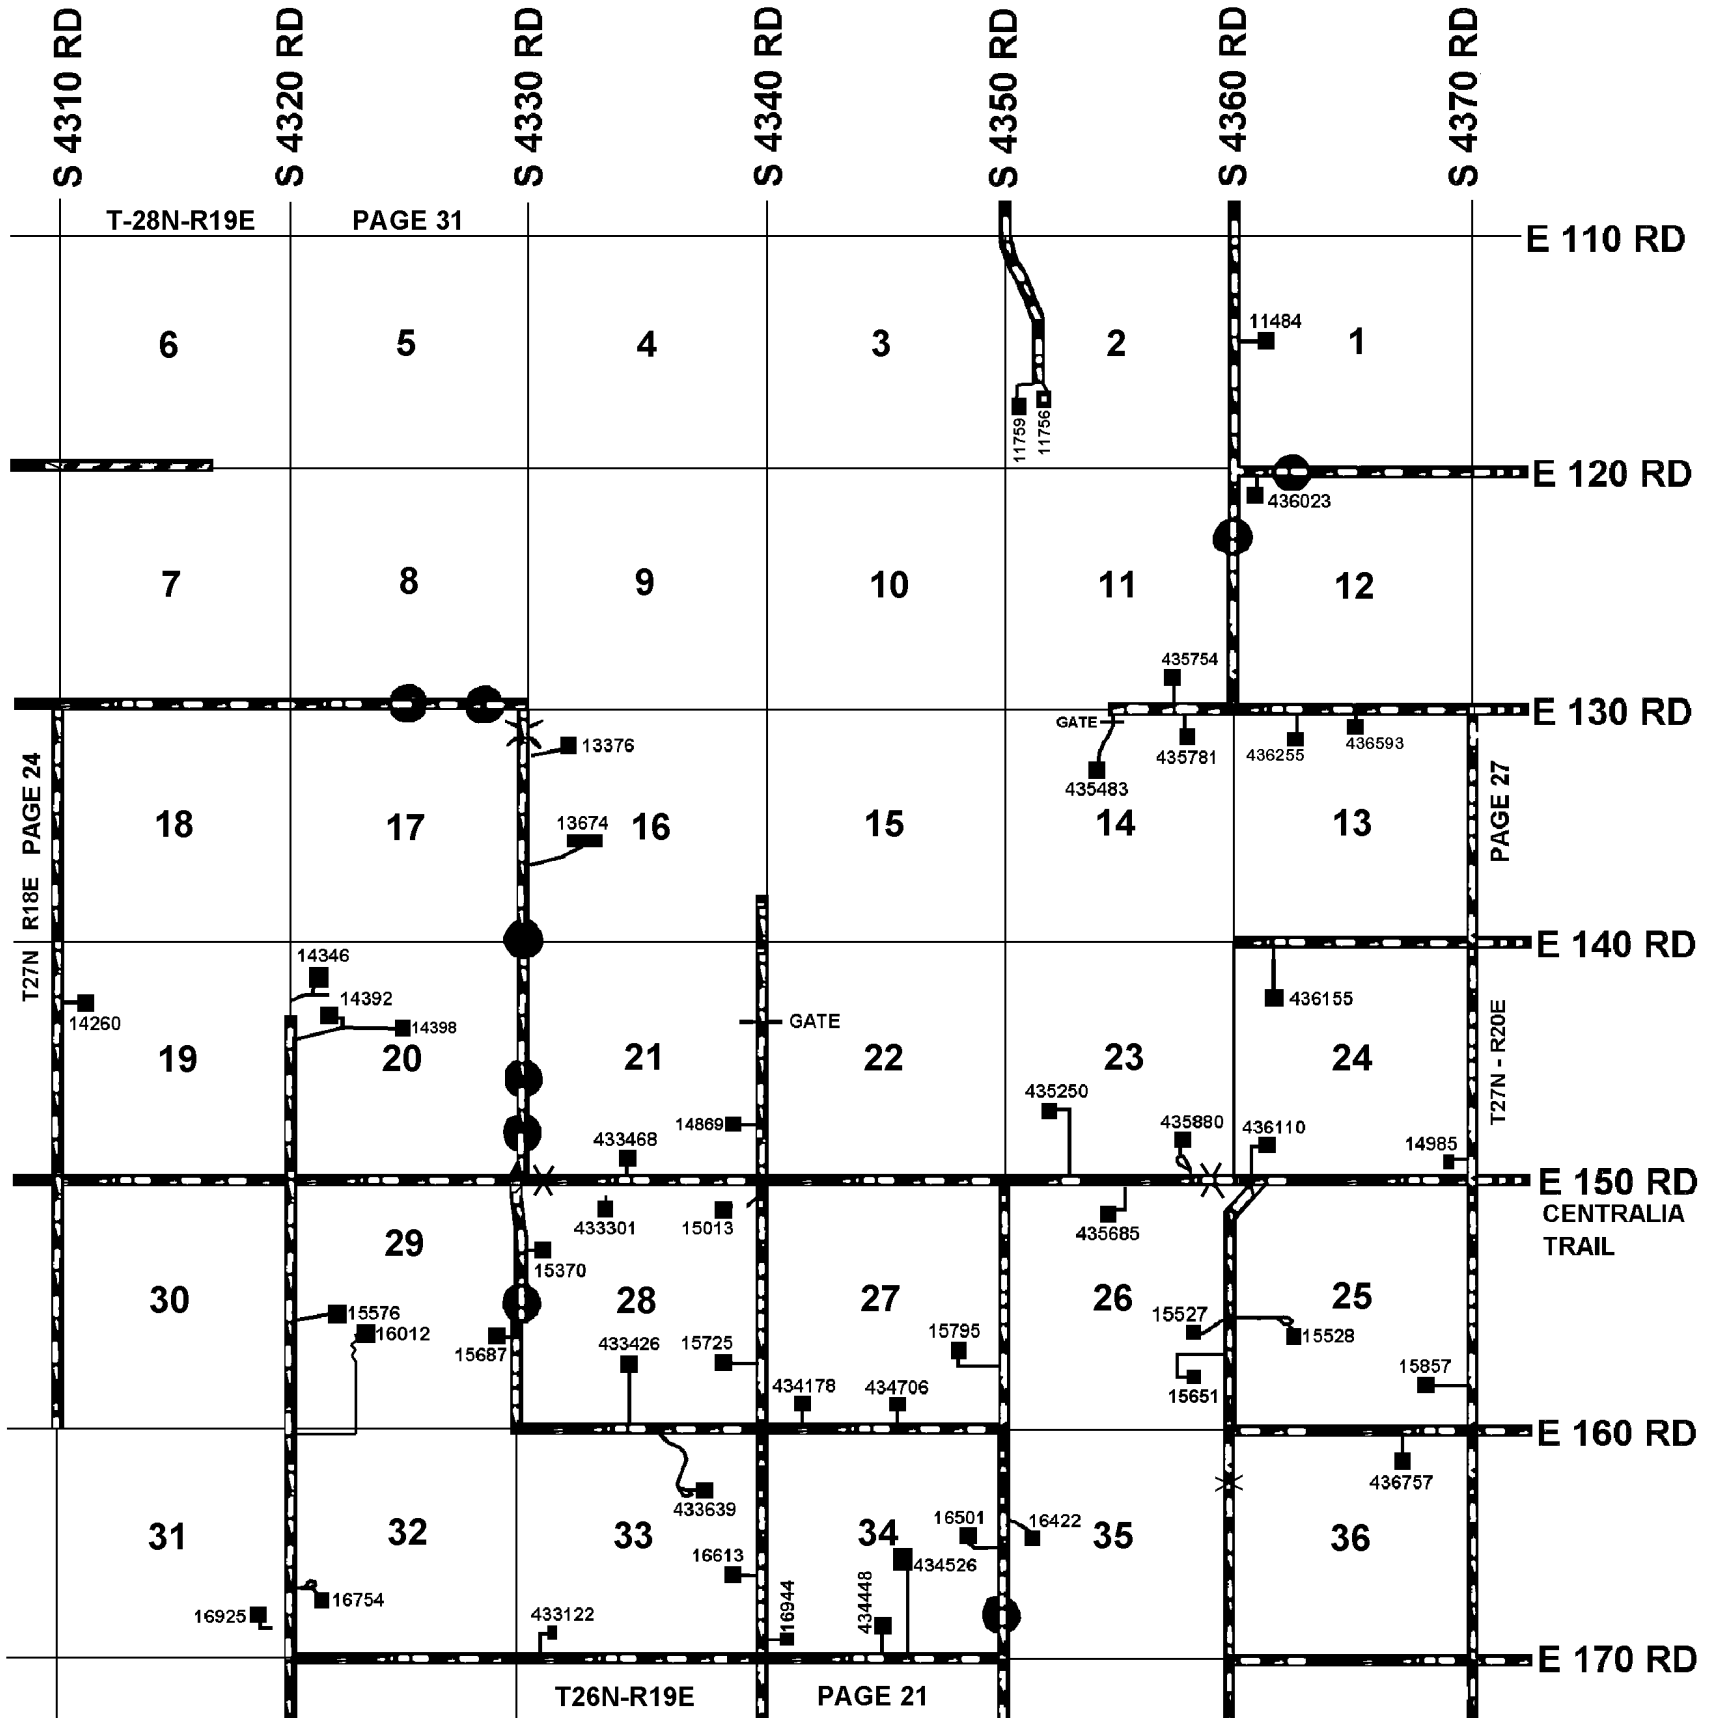

T27N-R19E

CRAIG COUNTY OKLAHOMA

26

6-4-1994
REVISED 4-8-2026
CRAIG COUNTY E-911