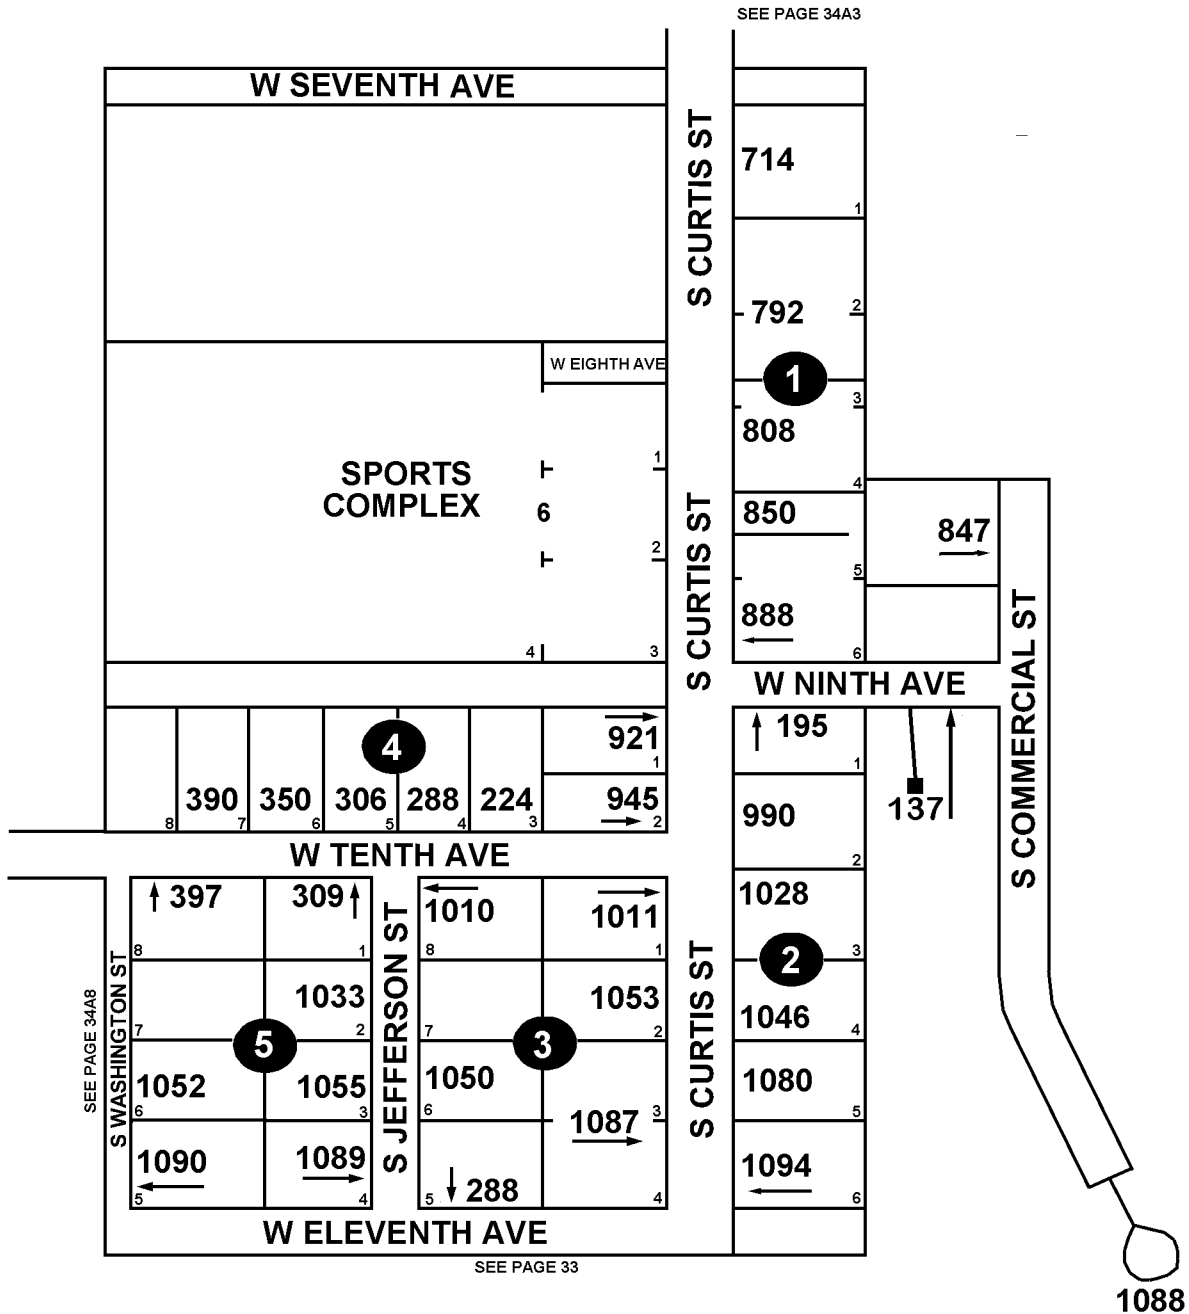

**T28N - R21E**  
 SECTION 31  
 WELCH, OKLAHOMA  
 CRAIG COUNTY, OKLAHOMA

**34A6**

NEILLS ADDITION

SEE PAGE 34A3

SEE PAGE 34A8

SEE PAGE 33

10-1-2014  
 REVISED 6-10-2026  
 CRAIG COUNTY E-911