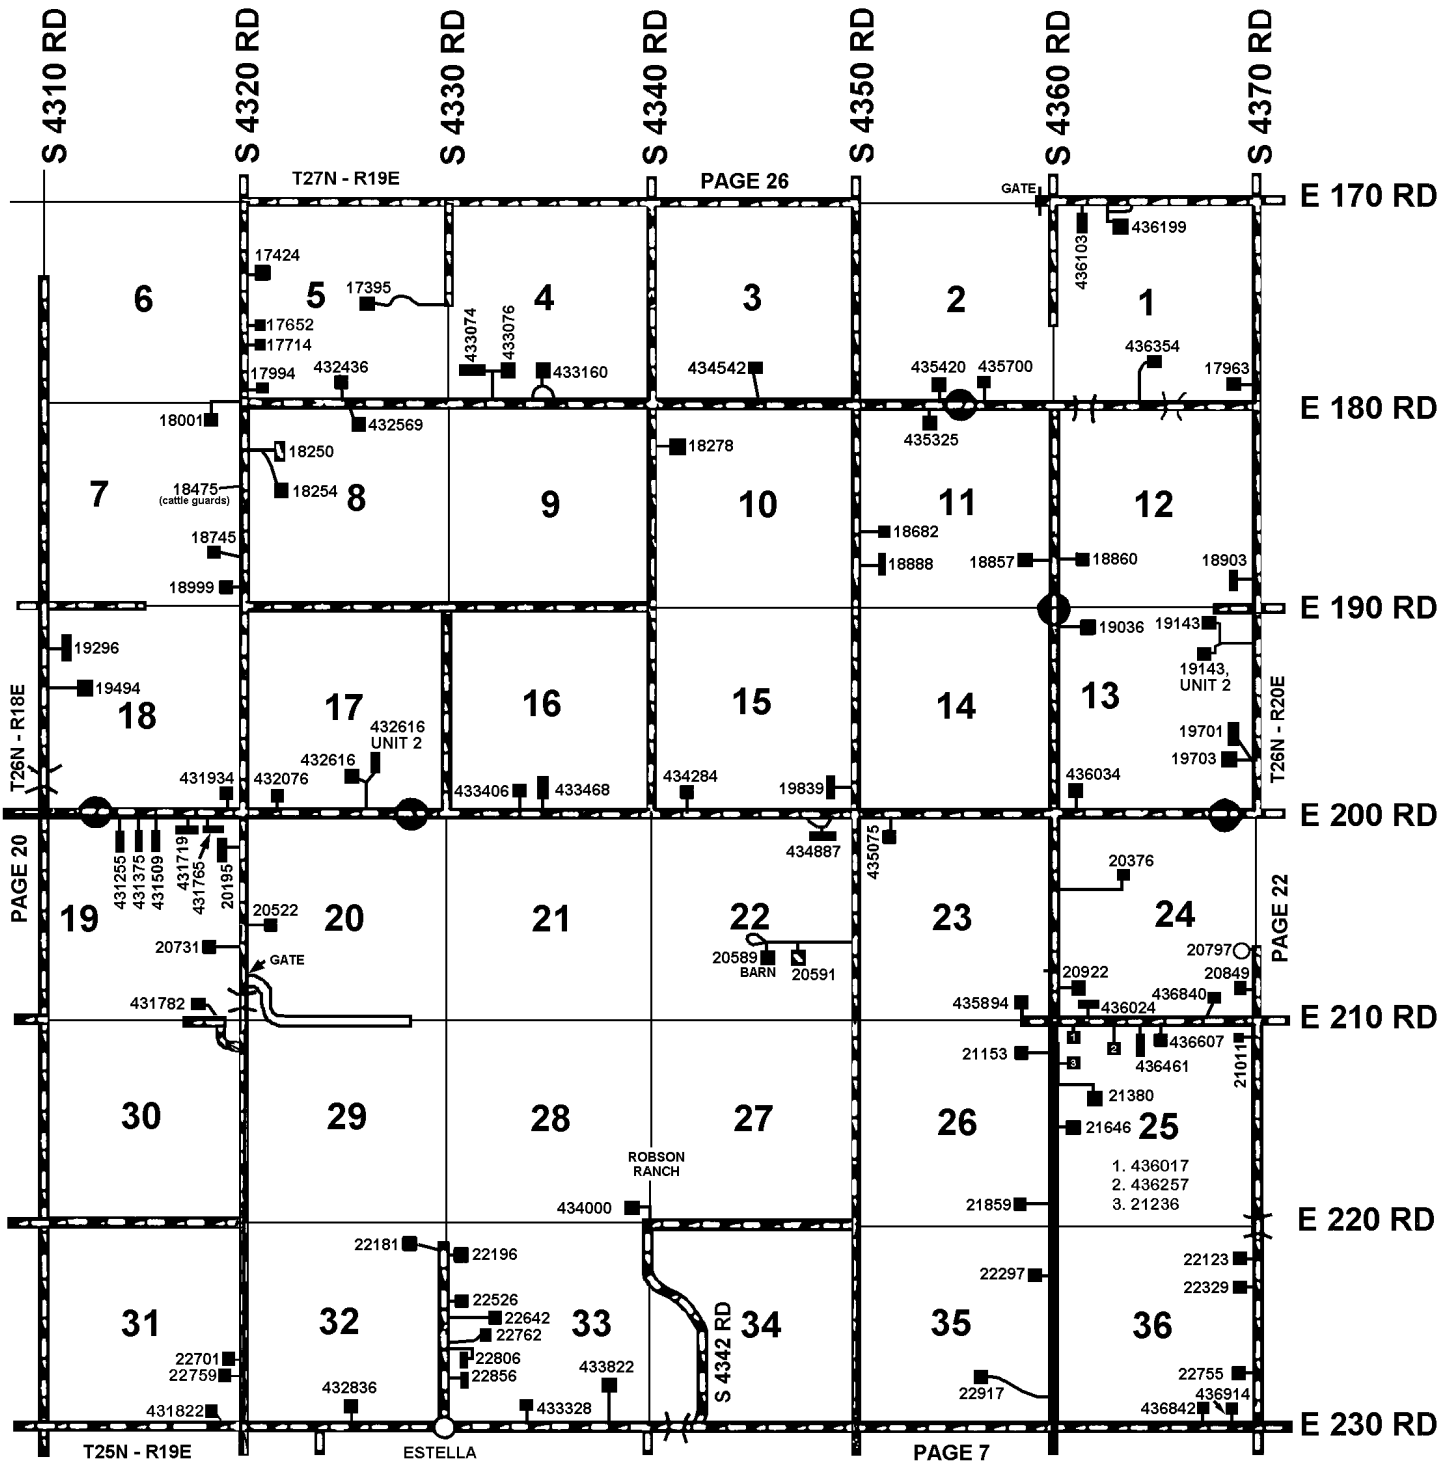

T26N-R19E

CRAIG COUNTY, OKLAHOMA

21

9-17-1994
REVISED 3-16-2026
CRAIG COUNTY E-911