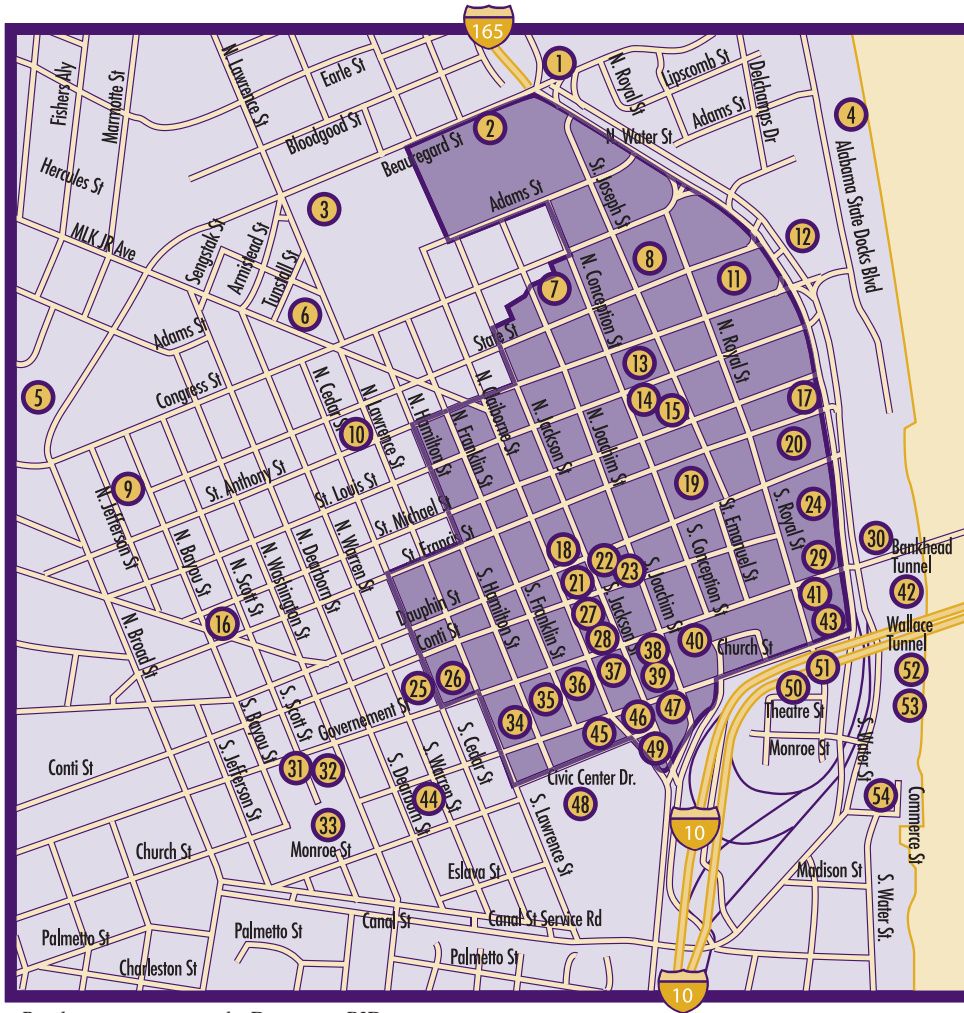

Map of Downtown Mobile

~ Purple section represents the Downtown BID.

1. GM&O Building/WAVE Transit Transportation Center
2. Mobile Press Register
3. Calloway-Smith Middle School
4. Alabama State Docks
5. Bishop State Community College
6. National African-American Archives & Museum
7. Richards-DAR Museum House
8. Main US Post Office
9. Mobile County Health Department
10. Dunbar School for Performing Arts
11. Federal Bureau of Investigation
12. International Trade Center/State Docks Headquarters
13. New Federal Courthouse Site
14. Federal Courthouse
15. Federal Building
16. Father Ryan Park
17. RSA Office Parking Garage
18. Police Museum
19. Bienville Square
20. Renaissance Battle House Hotel/ RSA Office Tower
21. Cathedral Square
22. Downtown Mobile Alliance
23. Saenger Theatre
24. Public Parking Garage
25. Social Security Administration
26. Barton Academy
27. Space 301
28. Mobile County Annex
29. Renaissance Riverview Plaza Hotel
30. Arthur Outlaw Convention Center
31. America's Junior Miss Headquarters
32. Ben May Main Library
33. Church Street Cemetery
34. Chamber of Commerce
35. Spanish Plaza
36. Mobile Carnival Museum
37. Lafayette Plaza Hotel
38. Radisson Admiral Semmes Hotel
39. Public Parking Garage
40. Government Plaza, City/County Offices
41. Gulf Coast Exploreum Science Center & IMAX Dome Theatre
42. Cooper Riverside Park
43. Museum of Mobile
44. British Park
45. Malaga Inn
46. Mobile Housing Board
47. Ramada Inn
48. Mobile Civic Center
49. Phoenix Fire Museum
50. Conde-Charlotte Museum House
51. Fort Conde Visitors' Center
52. Maritime Museum Site
53. Mobile Landing
54. Alabama Cruise Terminal

DOWNTOWN MOBILE ALLIANCE

BID SERVICES