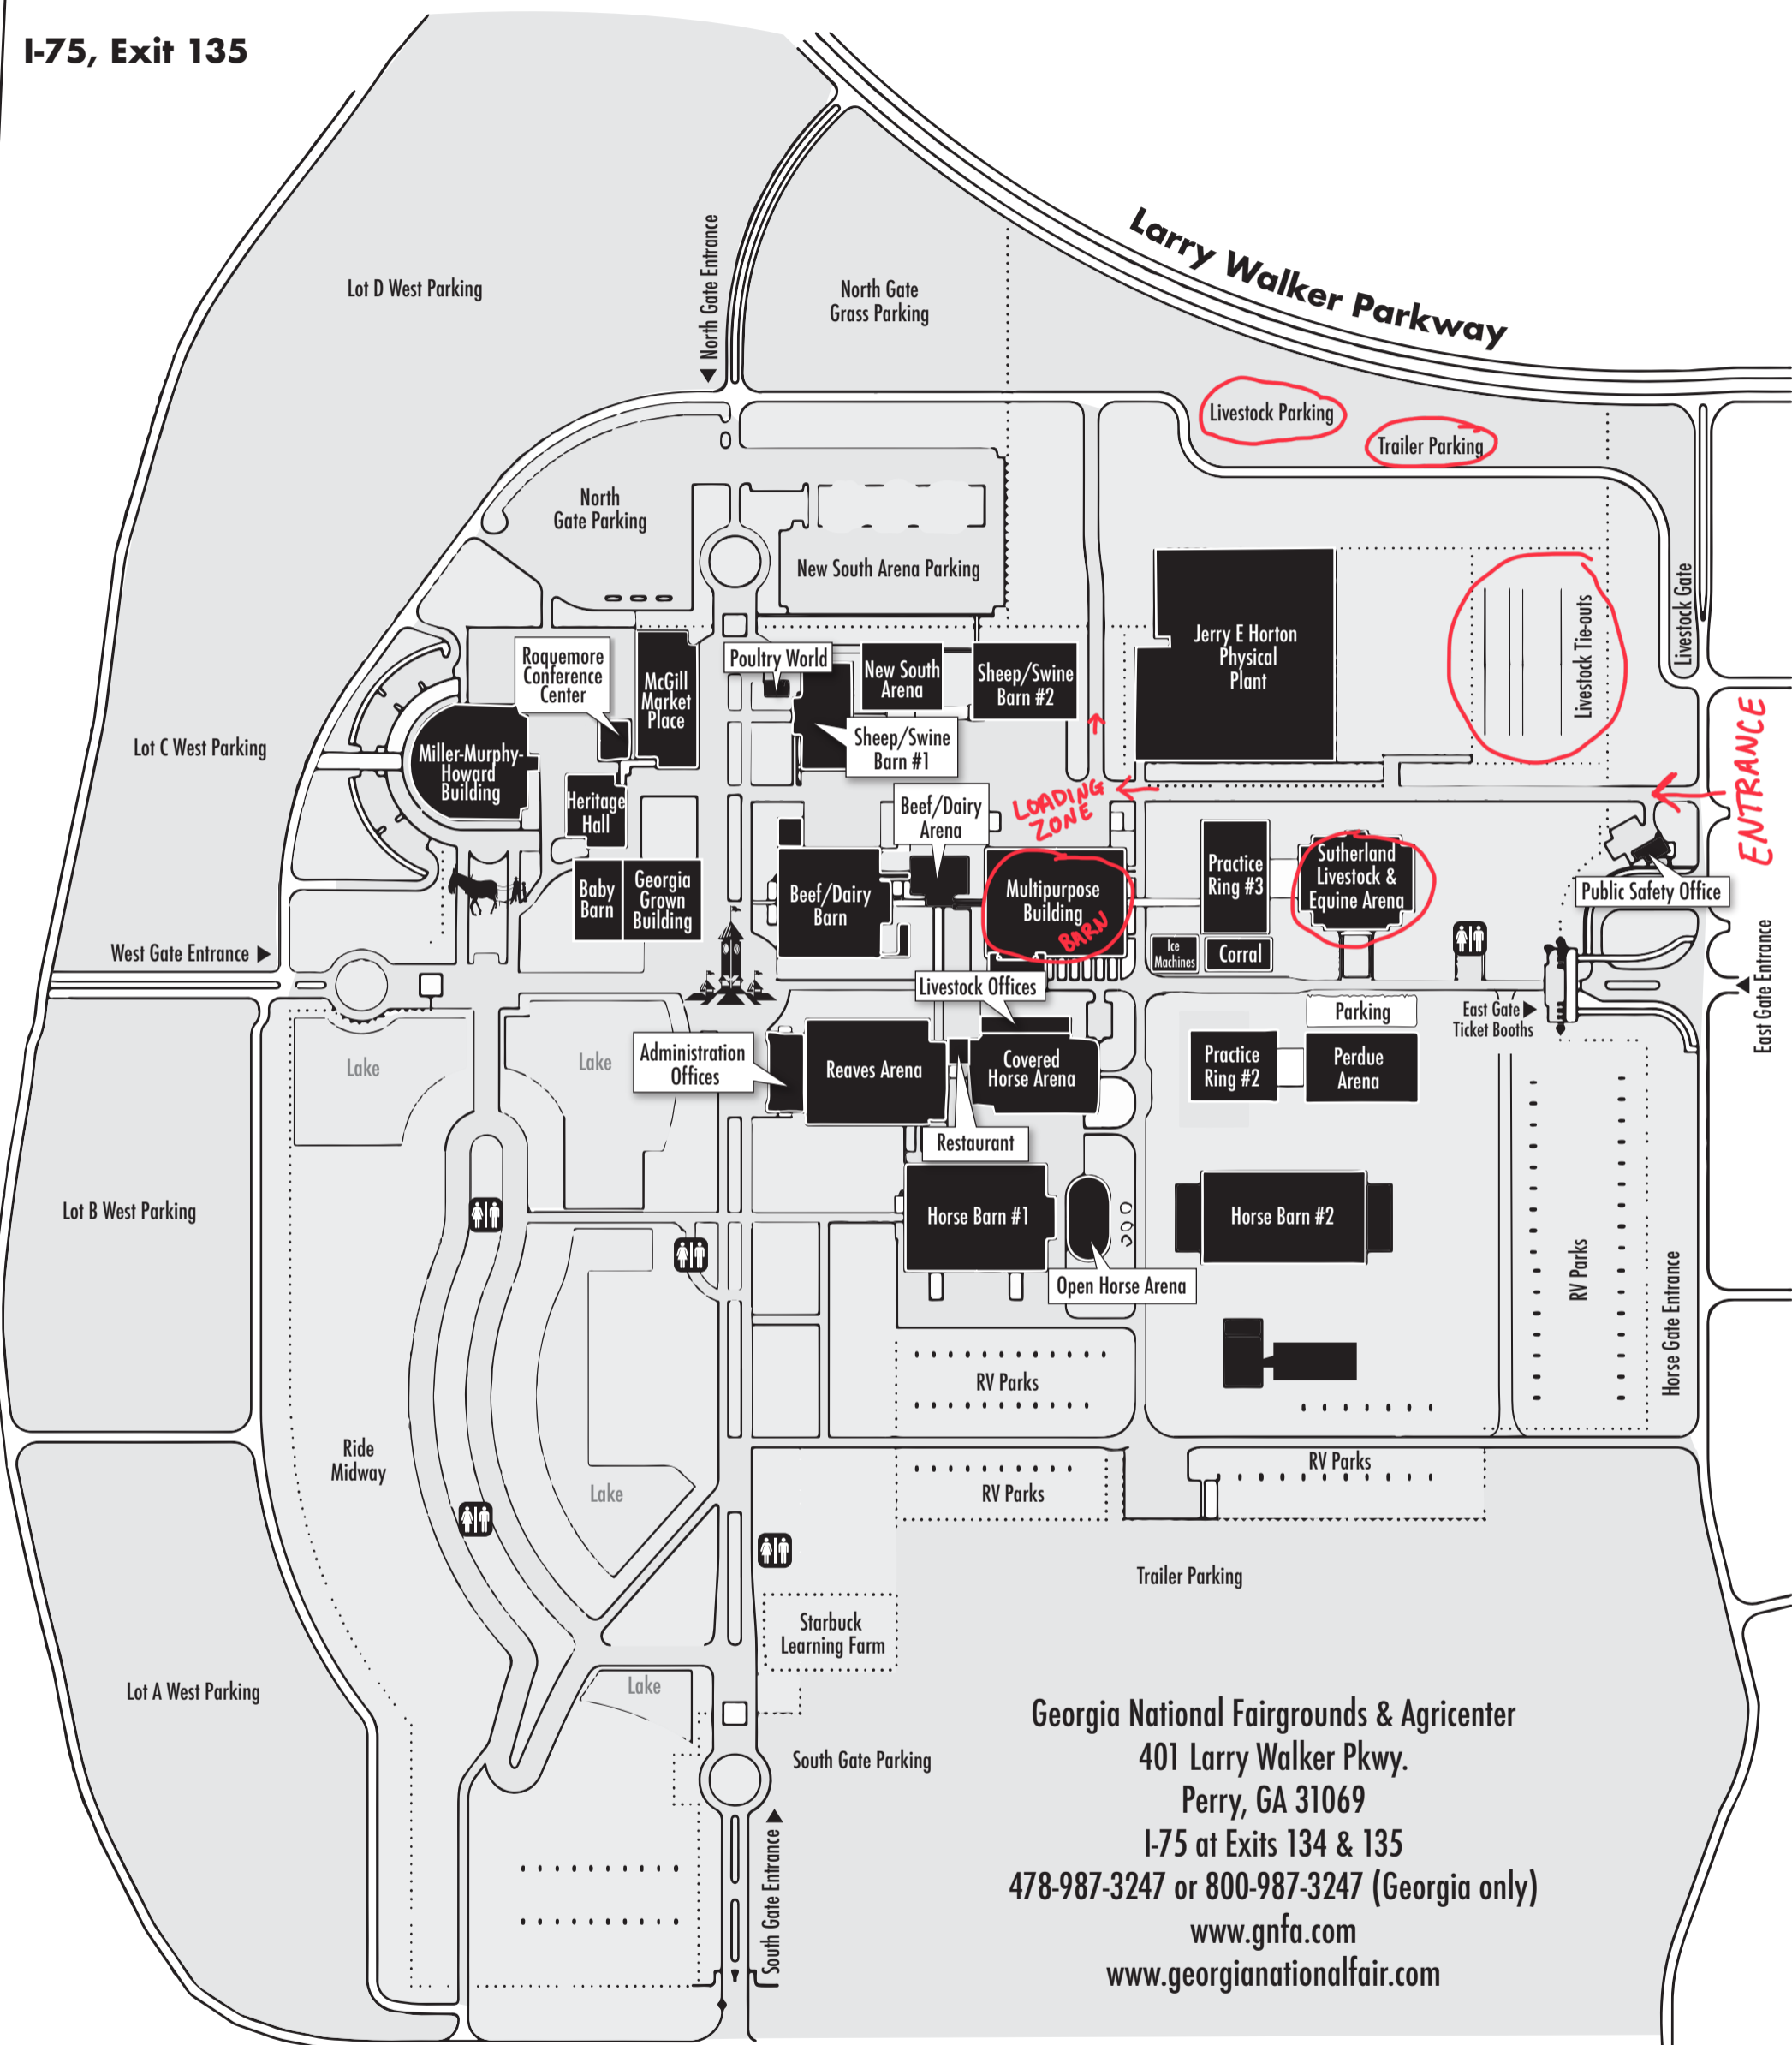

GEORGIA NATIONAL FAIRGROUNDS & AGRICENTER

I-75, Exit 135

Larry Walker Parkway

Georgia National Fairgrounds & Agricenter
 401 Larry Walker Pkwy.
 Perry, GA 31069
 I-75 at Exits 134 & 135
 478-987-3247 or 800-987-3247 (Georgia only)
www.gnfa.com
www.georgianationalfair.com

Go Fish

I-75, Exit 134

◀ South Perry Parkway ▶