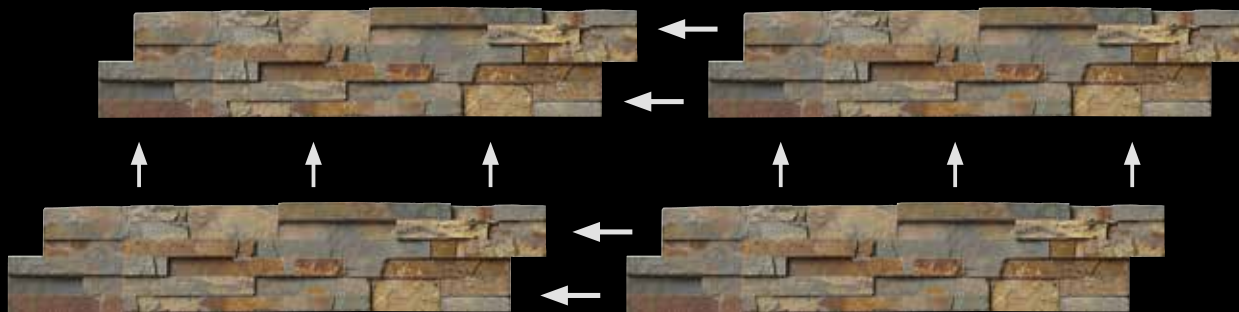

# ROCKMOUNT™ STACKED STONE PANELS

Stacked Stone Ledger panels are trimmed pieces of natural stone affixed together to form modular stone veneer panels, which allows for the streamlined installation of a dry stacking stone veneer. We offer these panels in two styles: Natural stone ledger stepped panels and "L" ledger stepped panel corner for outside corners. Stacked Stone ledger panels can be used on the facade of a home to enhance the appeal, outside to showcase a barbecue island, on a backsplash to spruce up a kitchen or inside to beautify an interior wall.

Our 6"x24" Natural Stacked Stone Panels have a unique joint design that allows the panels to join together seamlessly. Want to learn how? See our installation video at <https://www.msistone.com/hardscape/rockmount-stacked-stone/>

# ROCKMOUNT™ M-SERIES PANELS

M-Series Stacked Stone panels are thinner and smaller than the standard stacked stone panels, measuring 4.5" x 16" (1/2 sqft) versus the full 6" x 24" (1 sqft) panels. M-Series stacked stone panels are designed to fit perfectly in the standard 18" kitchen backsplash height without cutting. M-Series Stacked Stone panels can be used indoors or outdoors. And since no grouting is required, it can be installed in just one day.