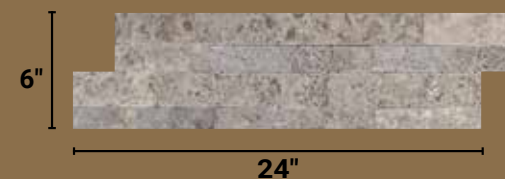

ROCKMOUNT™ M-SERIES PANELS

M-Series Stacked Stone panels are thinner and smaller than the standard stacked stone panels, measuring 4.5" x 16" (1/2 sqft) versus the full 6" x 24" (1 sqft) panels. M-Series stacked stone panels are designed to fit perfectly in the standard 18" kitchen backsplash height without cutting. M-Series Stacked Stone panels can be used indoors or outdoors. And since no grouting is required, it can be installed in just one day.

Stacked Stone Panel