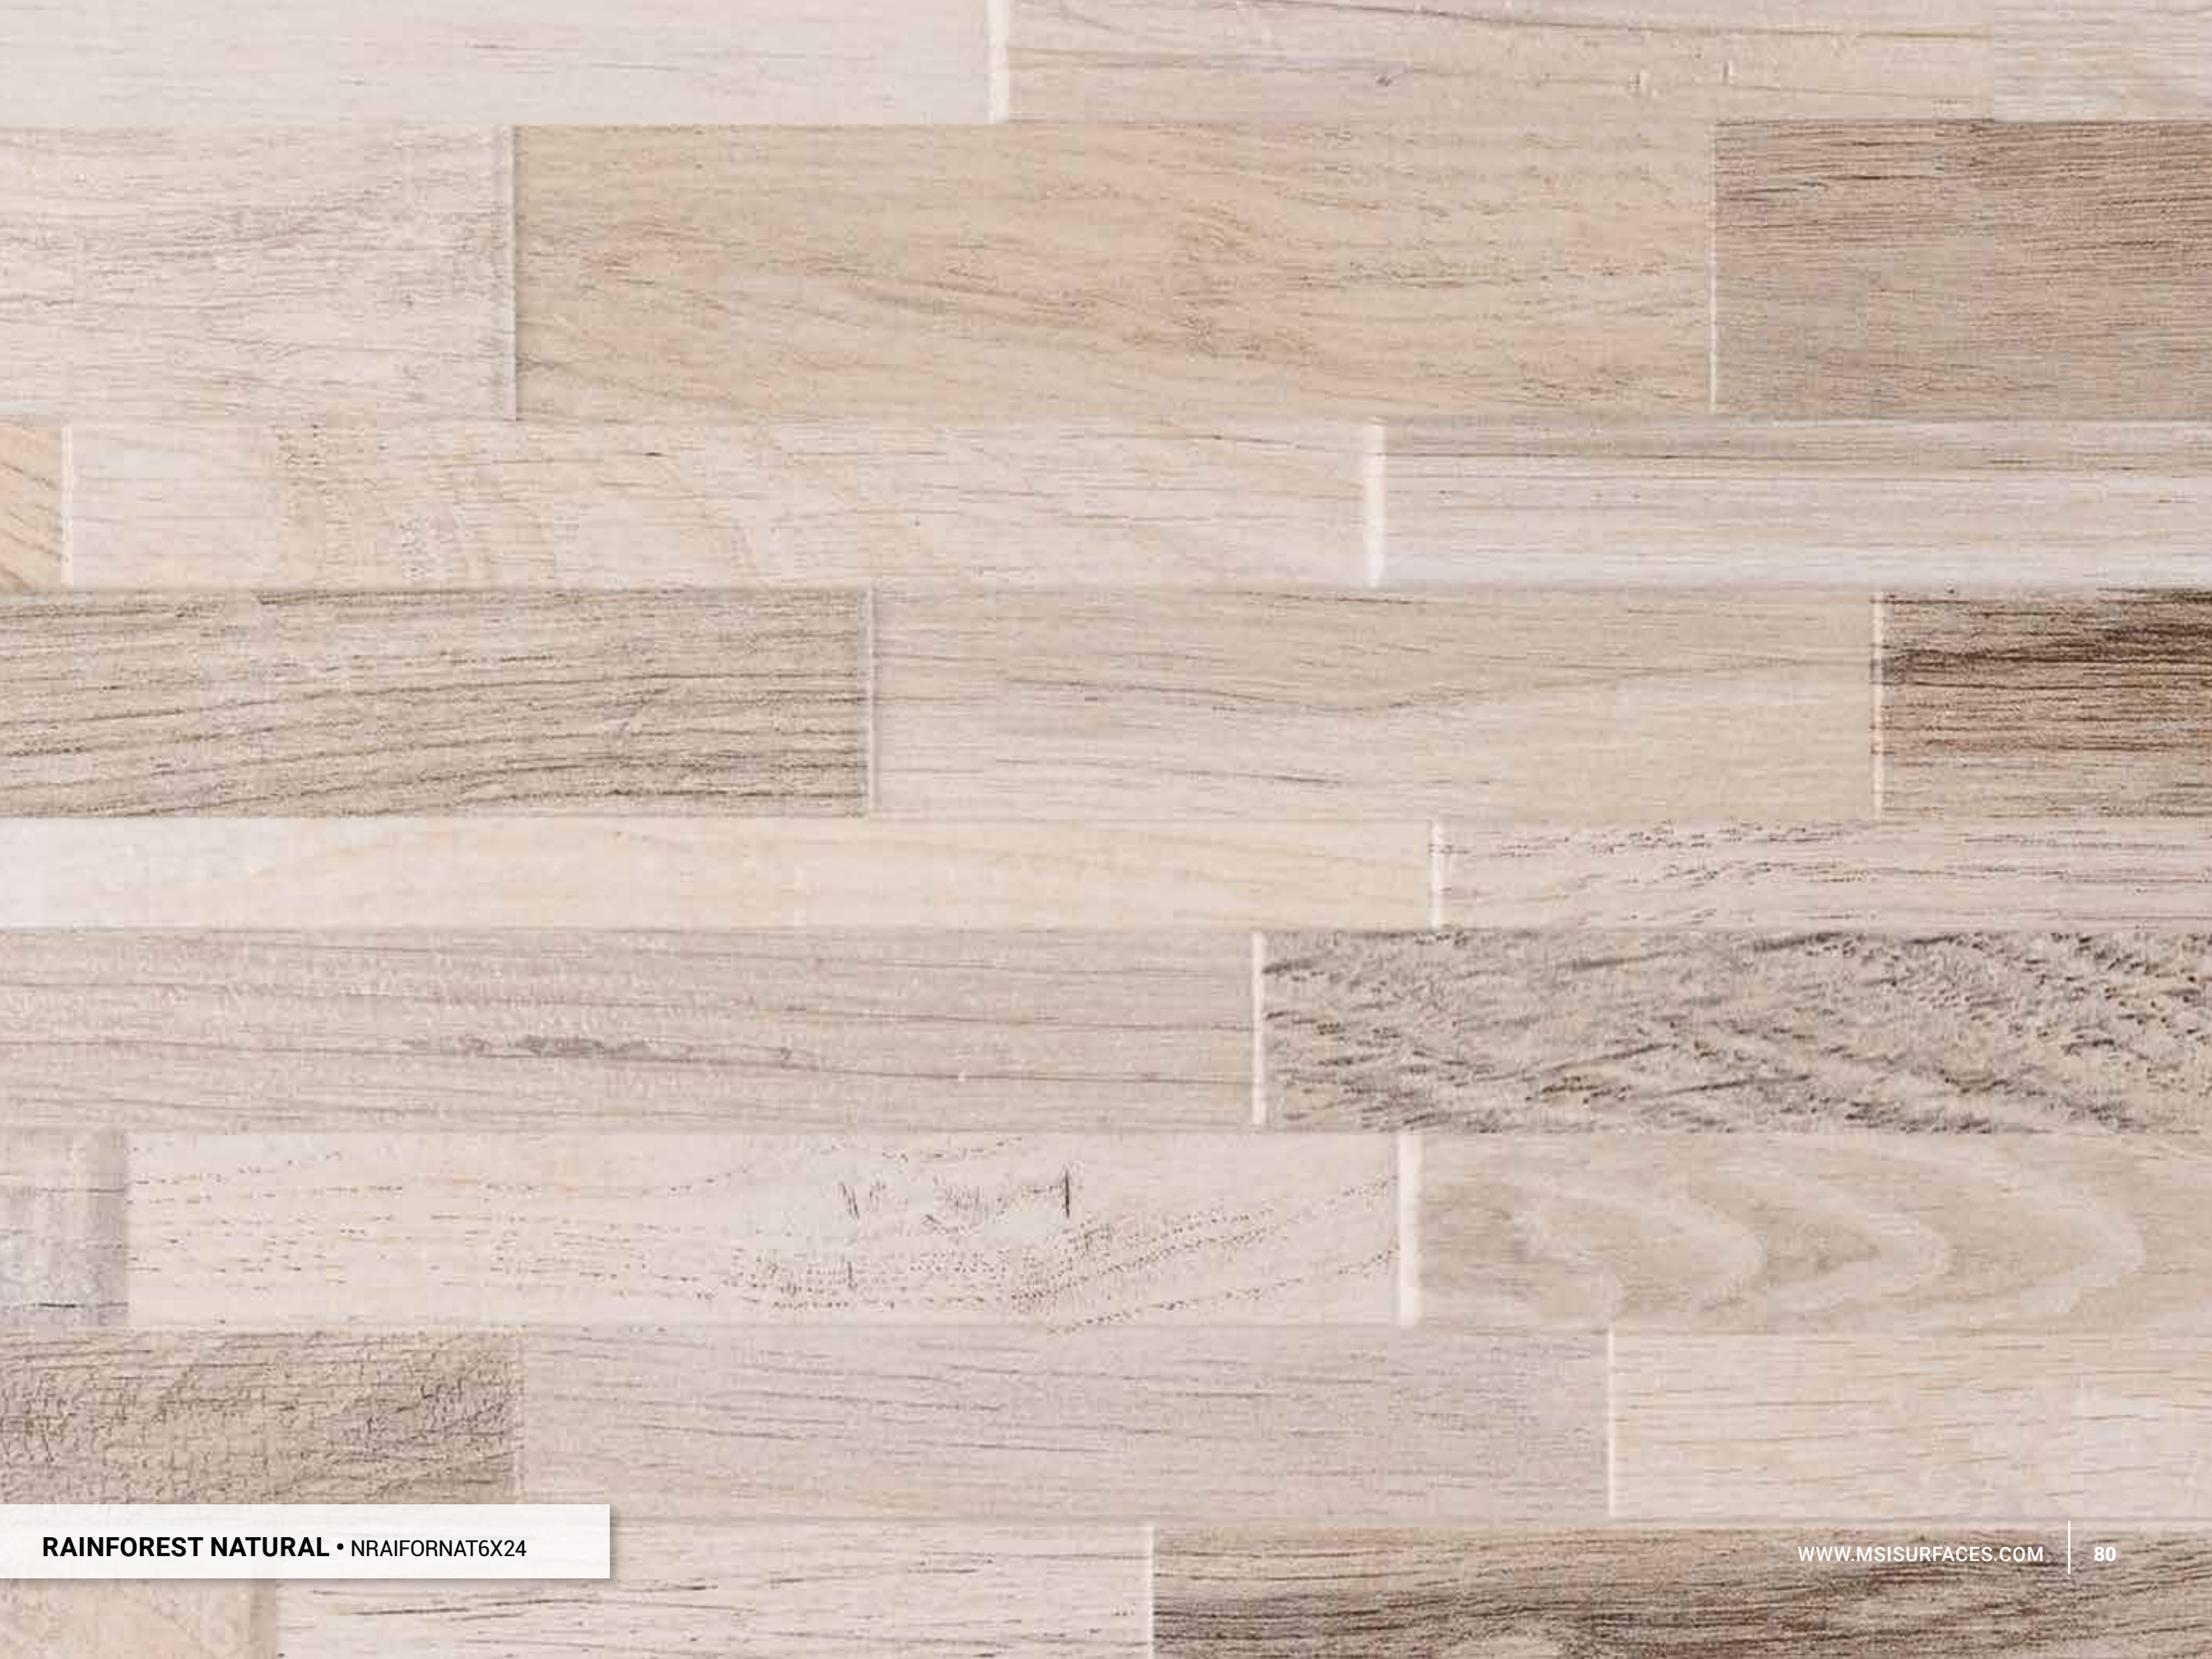

# DEKORA PORCELAIN LEDGERS

Our Dekora line gives you everything you love about ledger panels, but without any of the maintenance. Offering 5 different porcelain ledger panels, feel free to decorate that outdoor island grill or frame your fireplace in the simple beauty of Dekora line. These panels come in a familiar 6"x24" size to fit perfectly into your outdoor or indoor design.