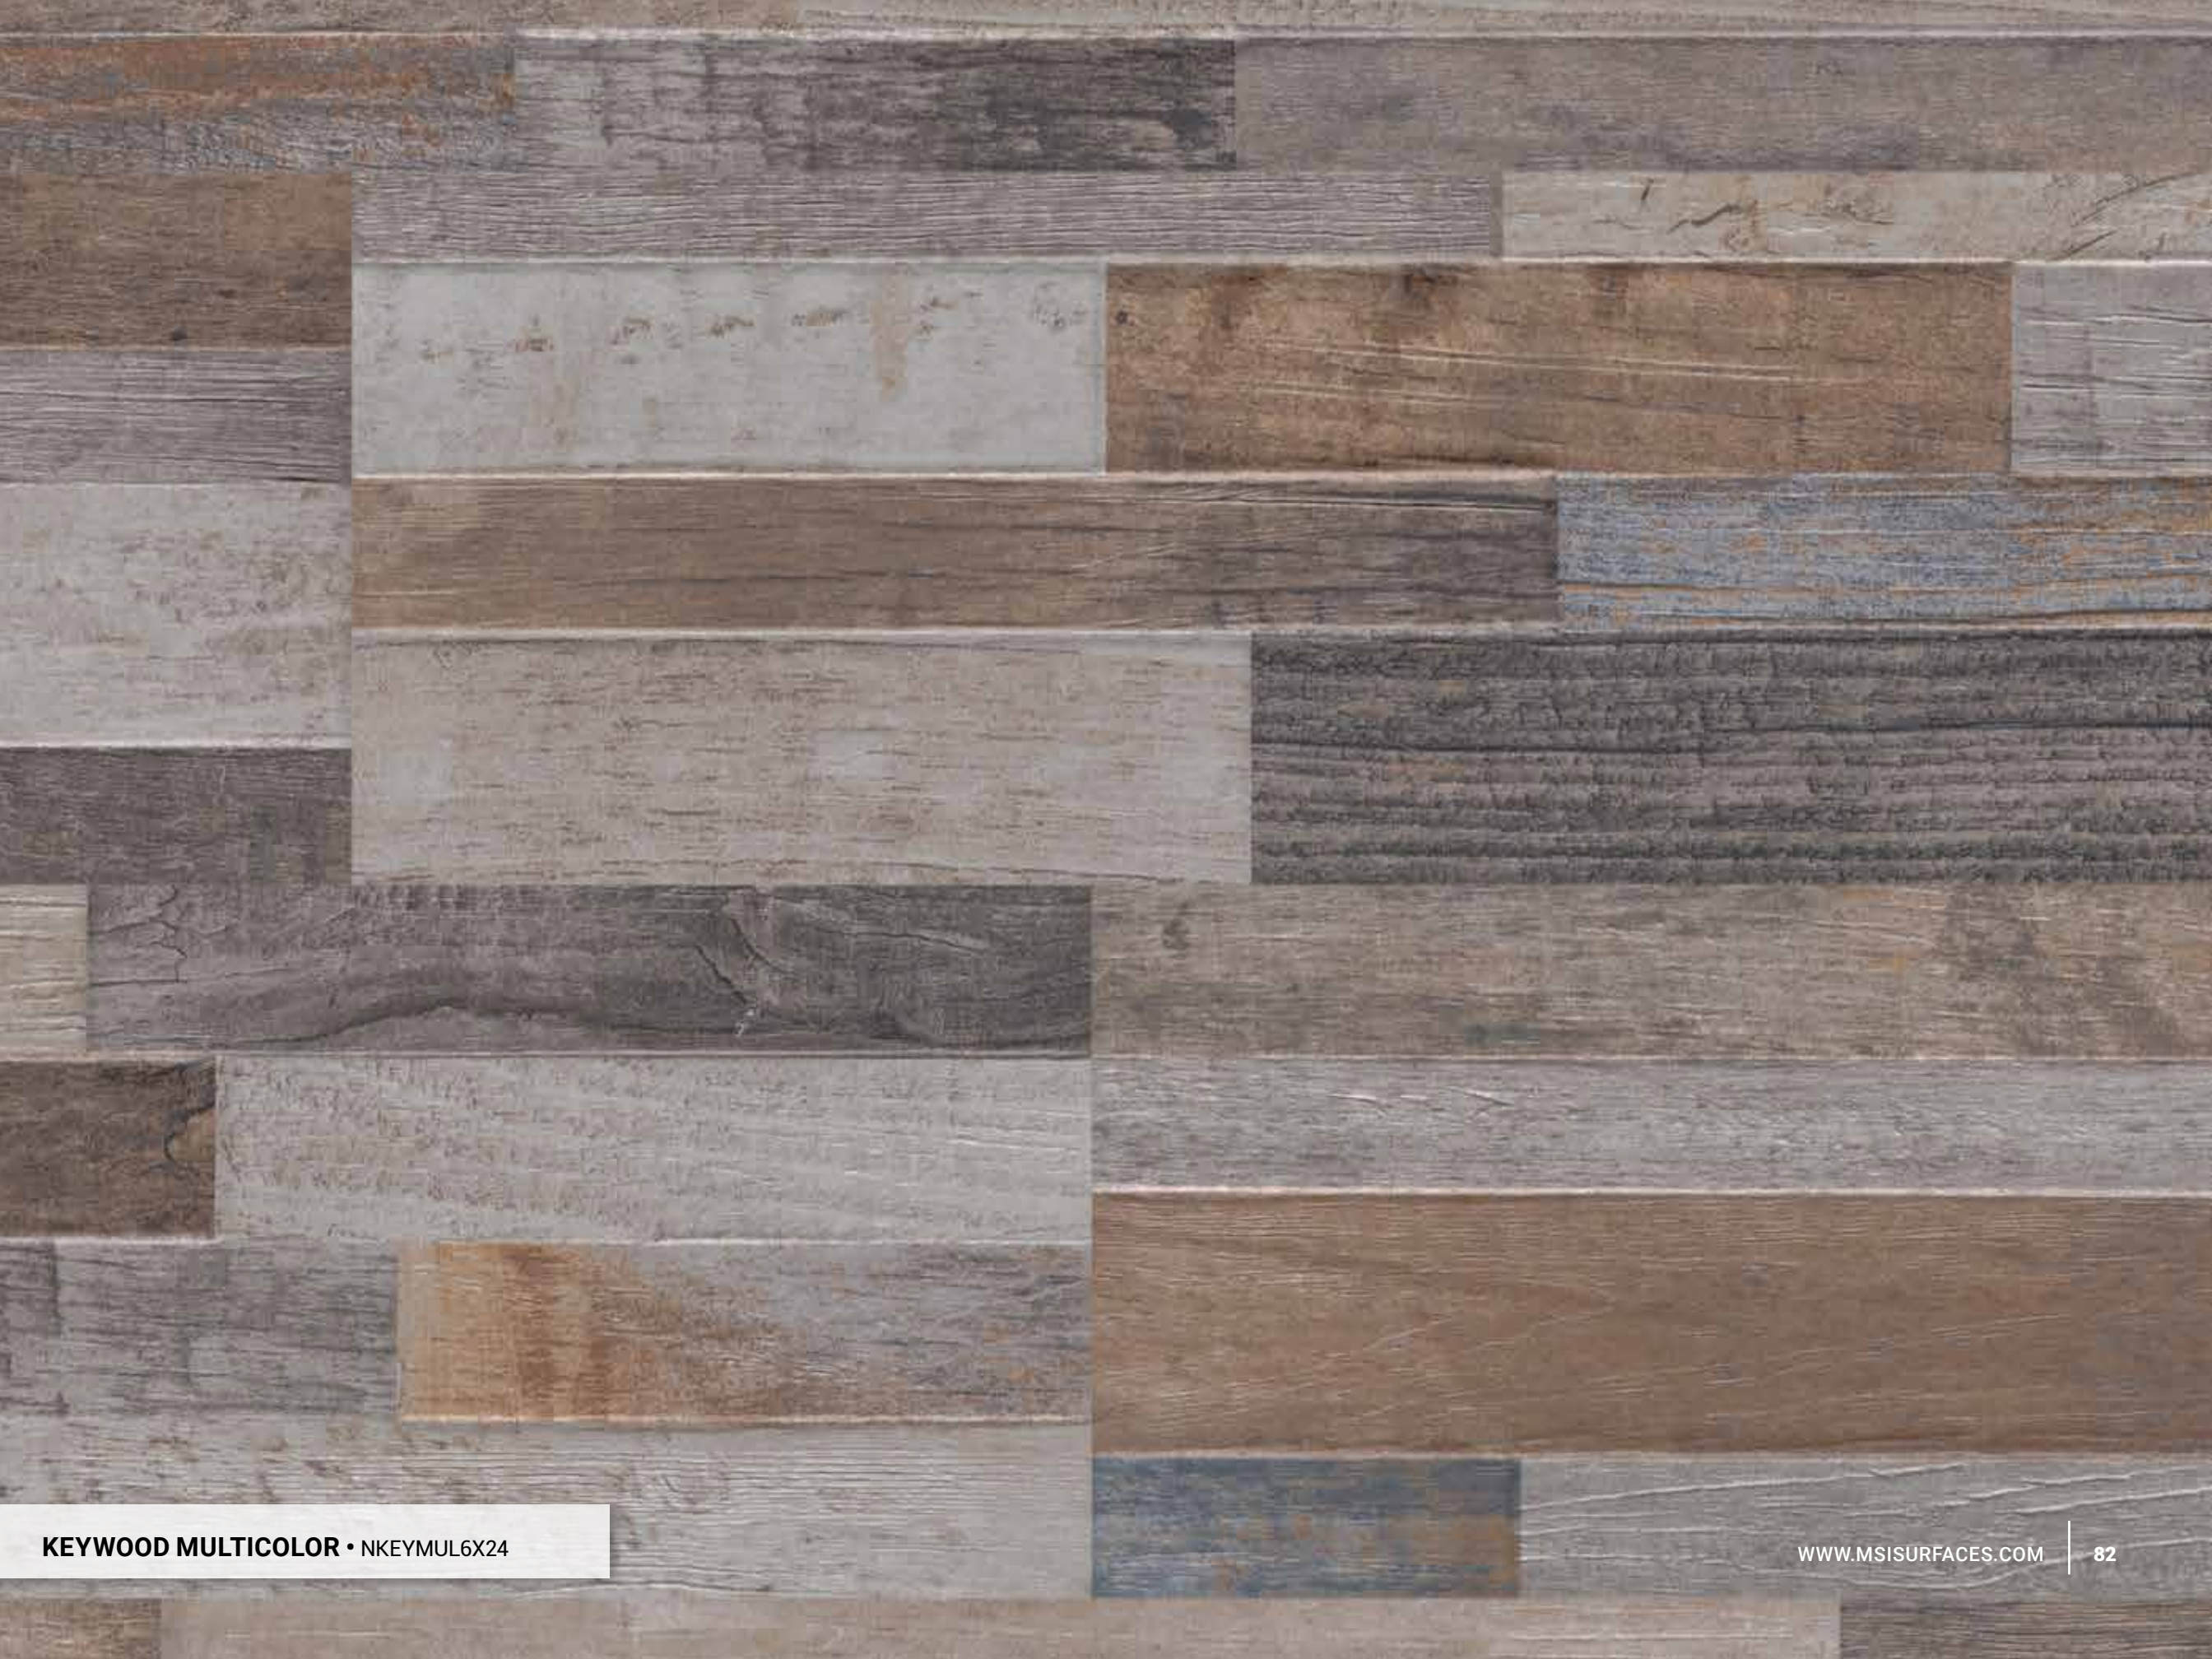

# DEKORA PORCELAIN LEDGERS

Our Dekora line gives you everything you love about ledger panels, but without any of the maintenance. Offering 5 different porcelain ledger panels, feel free to decorate that outdoor island grill or frame your fireplace in the simple beauty of Dekora line. These panels come in a familiar 6"x24" size to fit perfectly into your outdoor or indoor design.