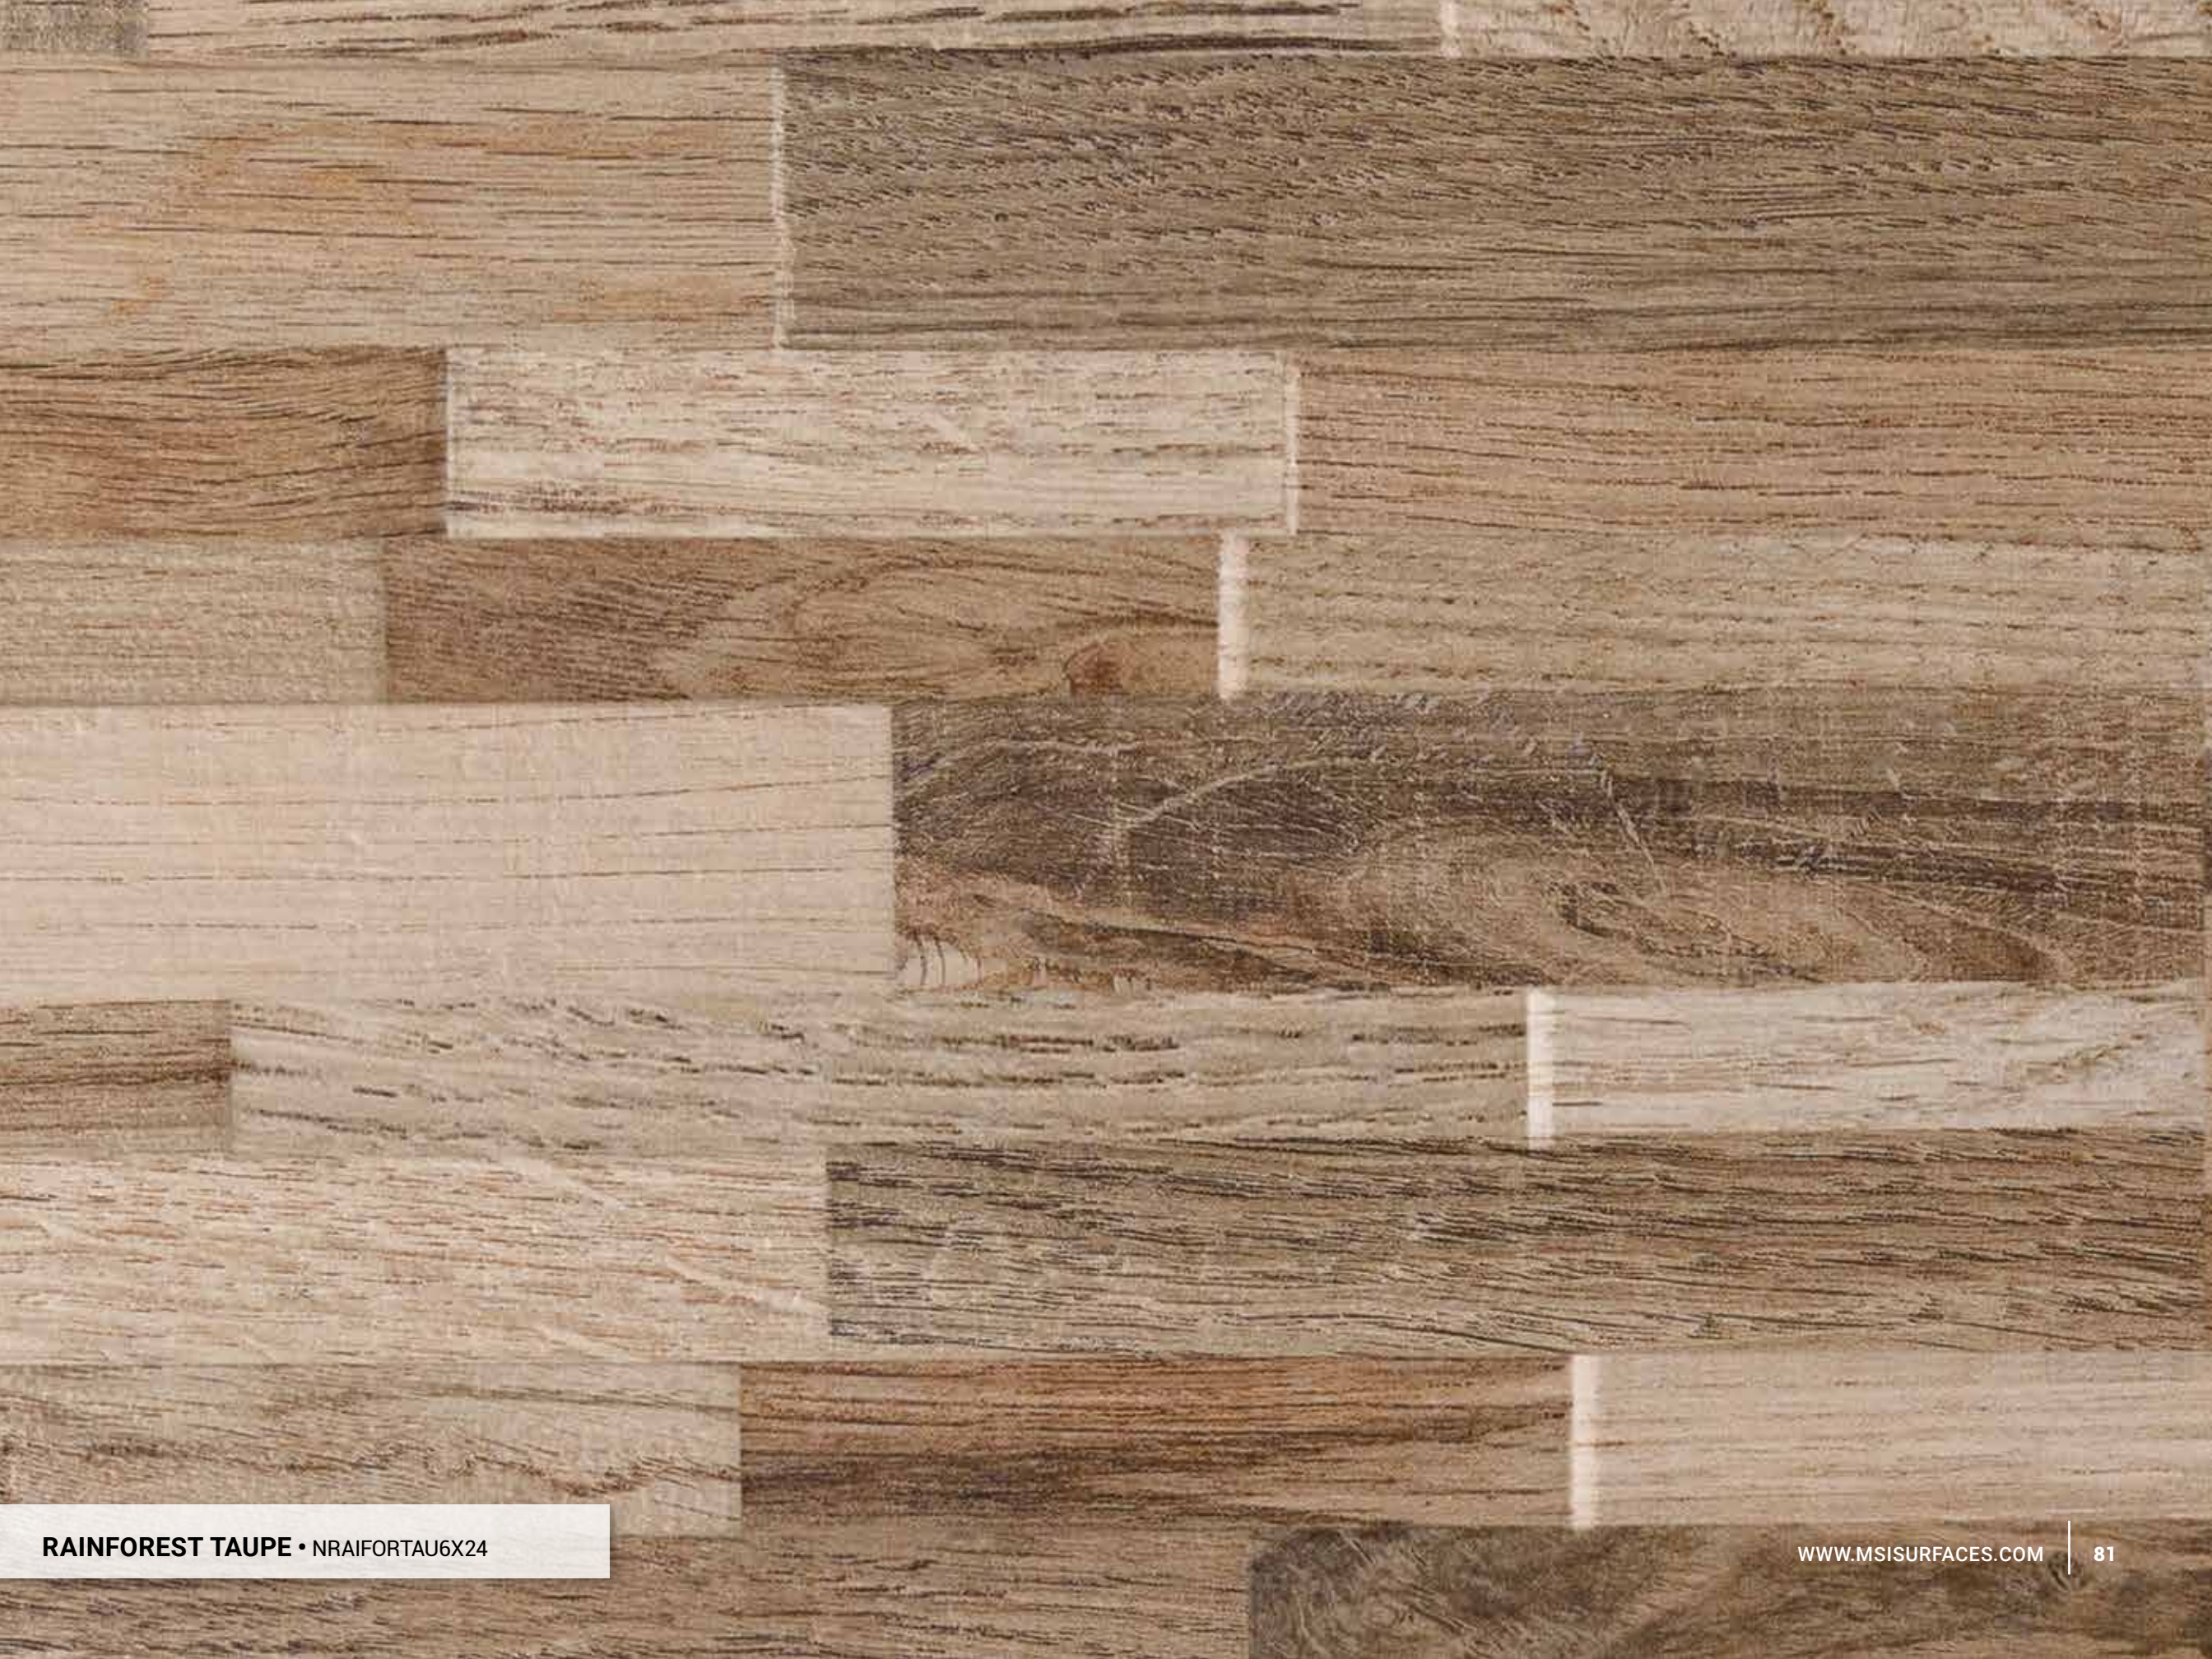

# DEKORA PORCELAIN LEDGERS

Our Dekora line gives you everything you love about ledger panels, but without any of the maintenance. Offering 5 different porcelain ledger panels, feel free to decorate that outdoor island grill or frame your fireplace in the simple beauty of Dekora line. These panels come in a familiar 6"x24" size to fit perfectly into your outdoor or indoor design.