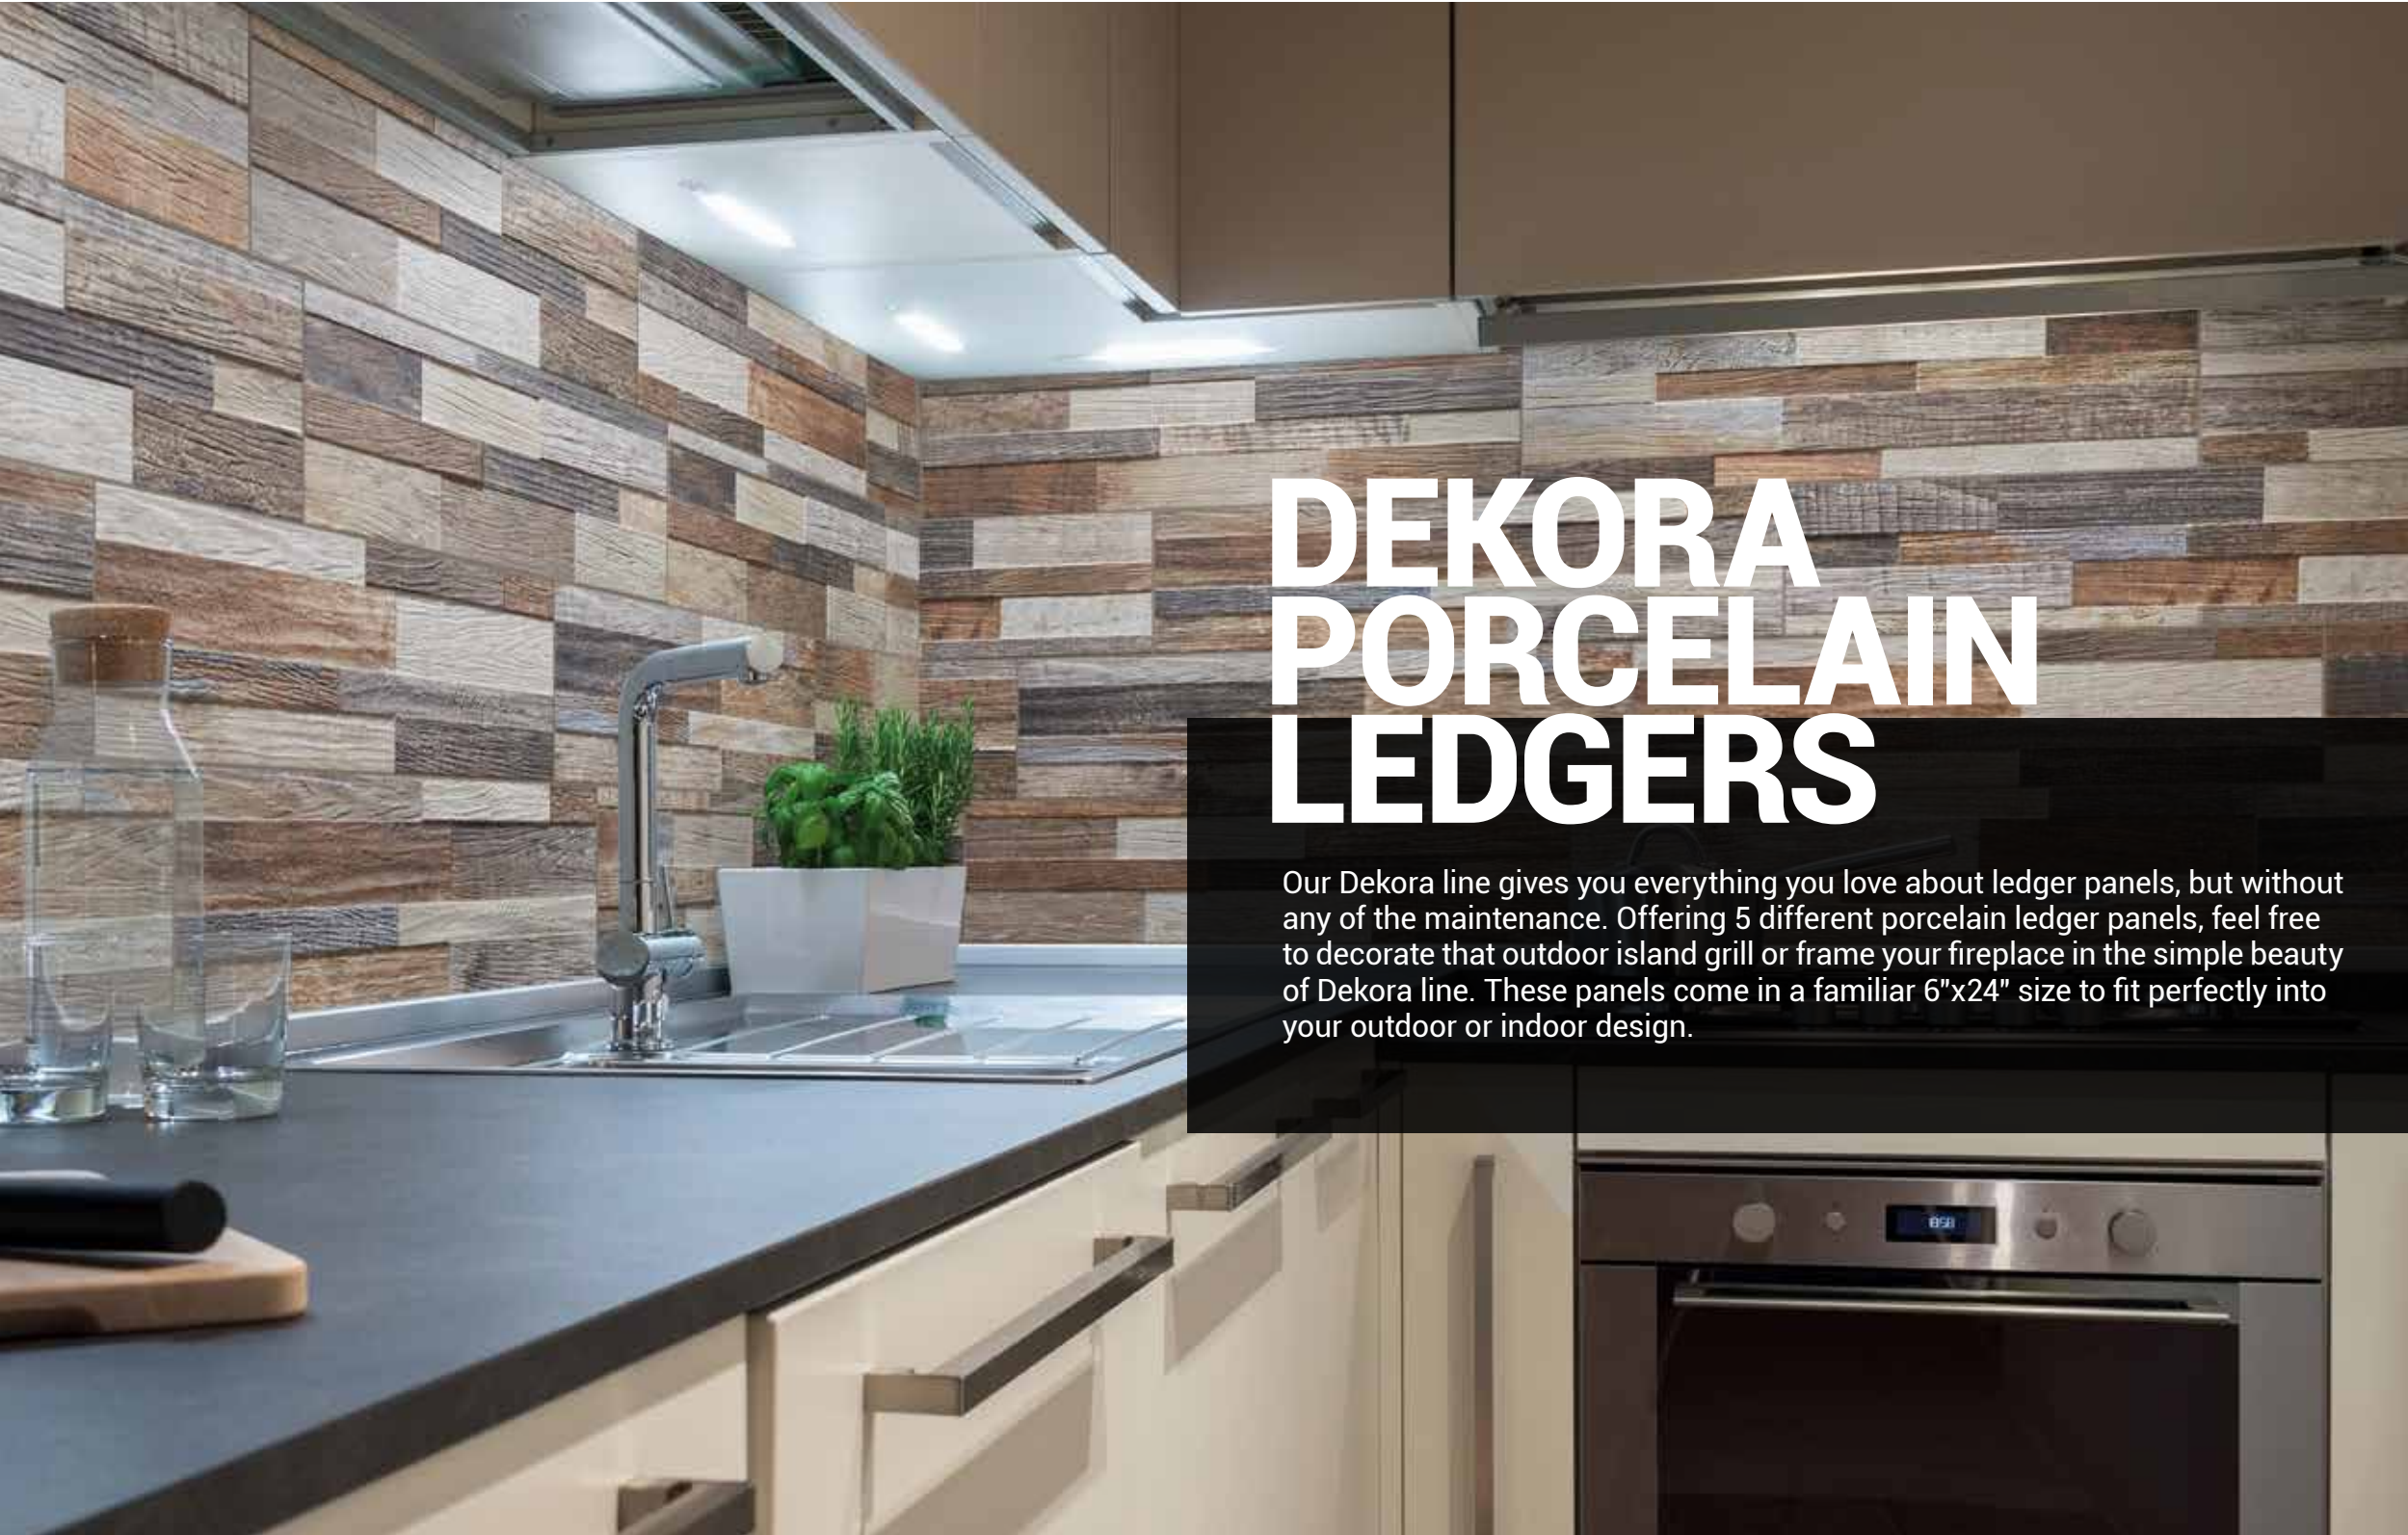

DEKORA PORCELAIN LEDGERS

Our Dekora line gives you everything you love about ledger panels, but without any of the maintenance. Offering 5 different porcelain ledger panels, feel free to decorate that outdoor island grill or frame your fireplace in the simple beauty of Dekora line. These panels come in a familiar 6"x24" size to fit perfectly into your outdoor or indoor design.