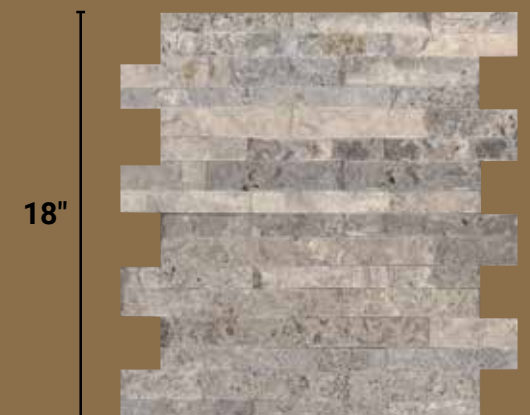

Stacked Stone Panel

M-Series Panel

Stacked Stone Panel  
Thickness 0.375-1 Inch

M-Series Panel  
Thickness 0.3-0.5 Inch

4 M-Series Panels Stacked Fit a  
Standard 18" High Back Splash