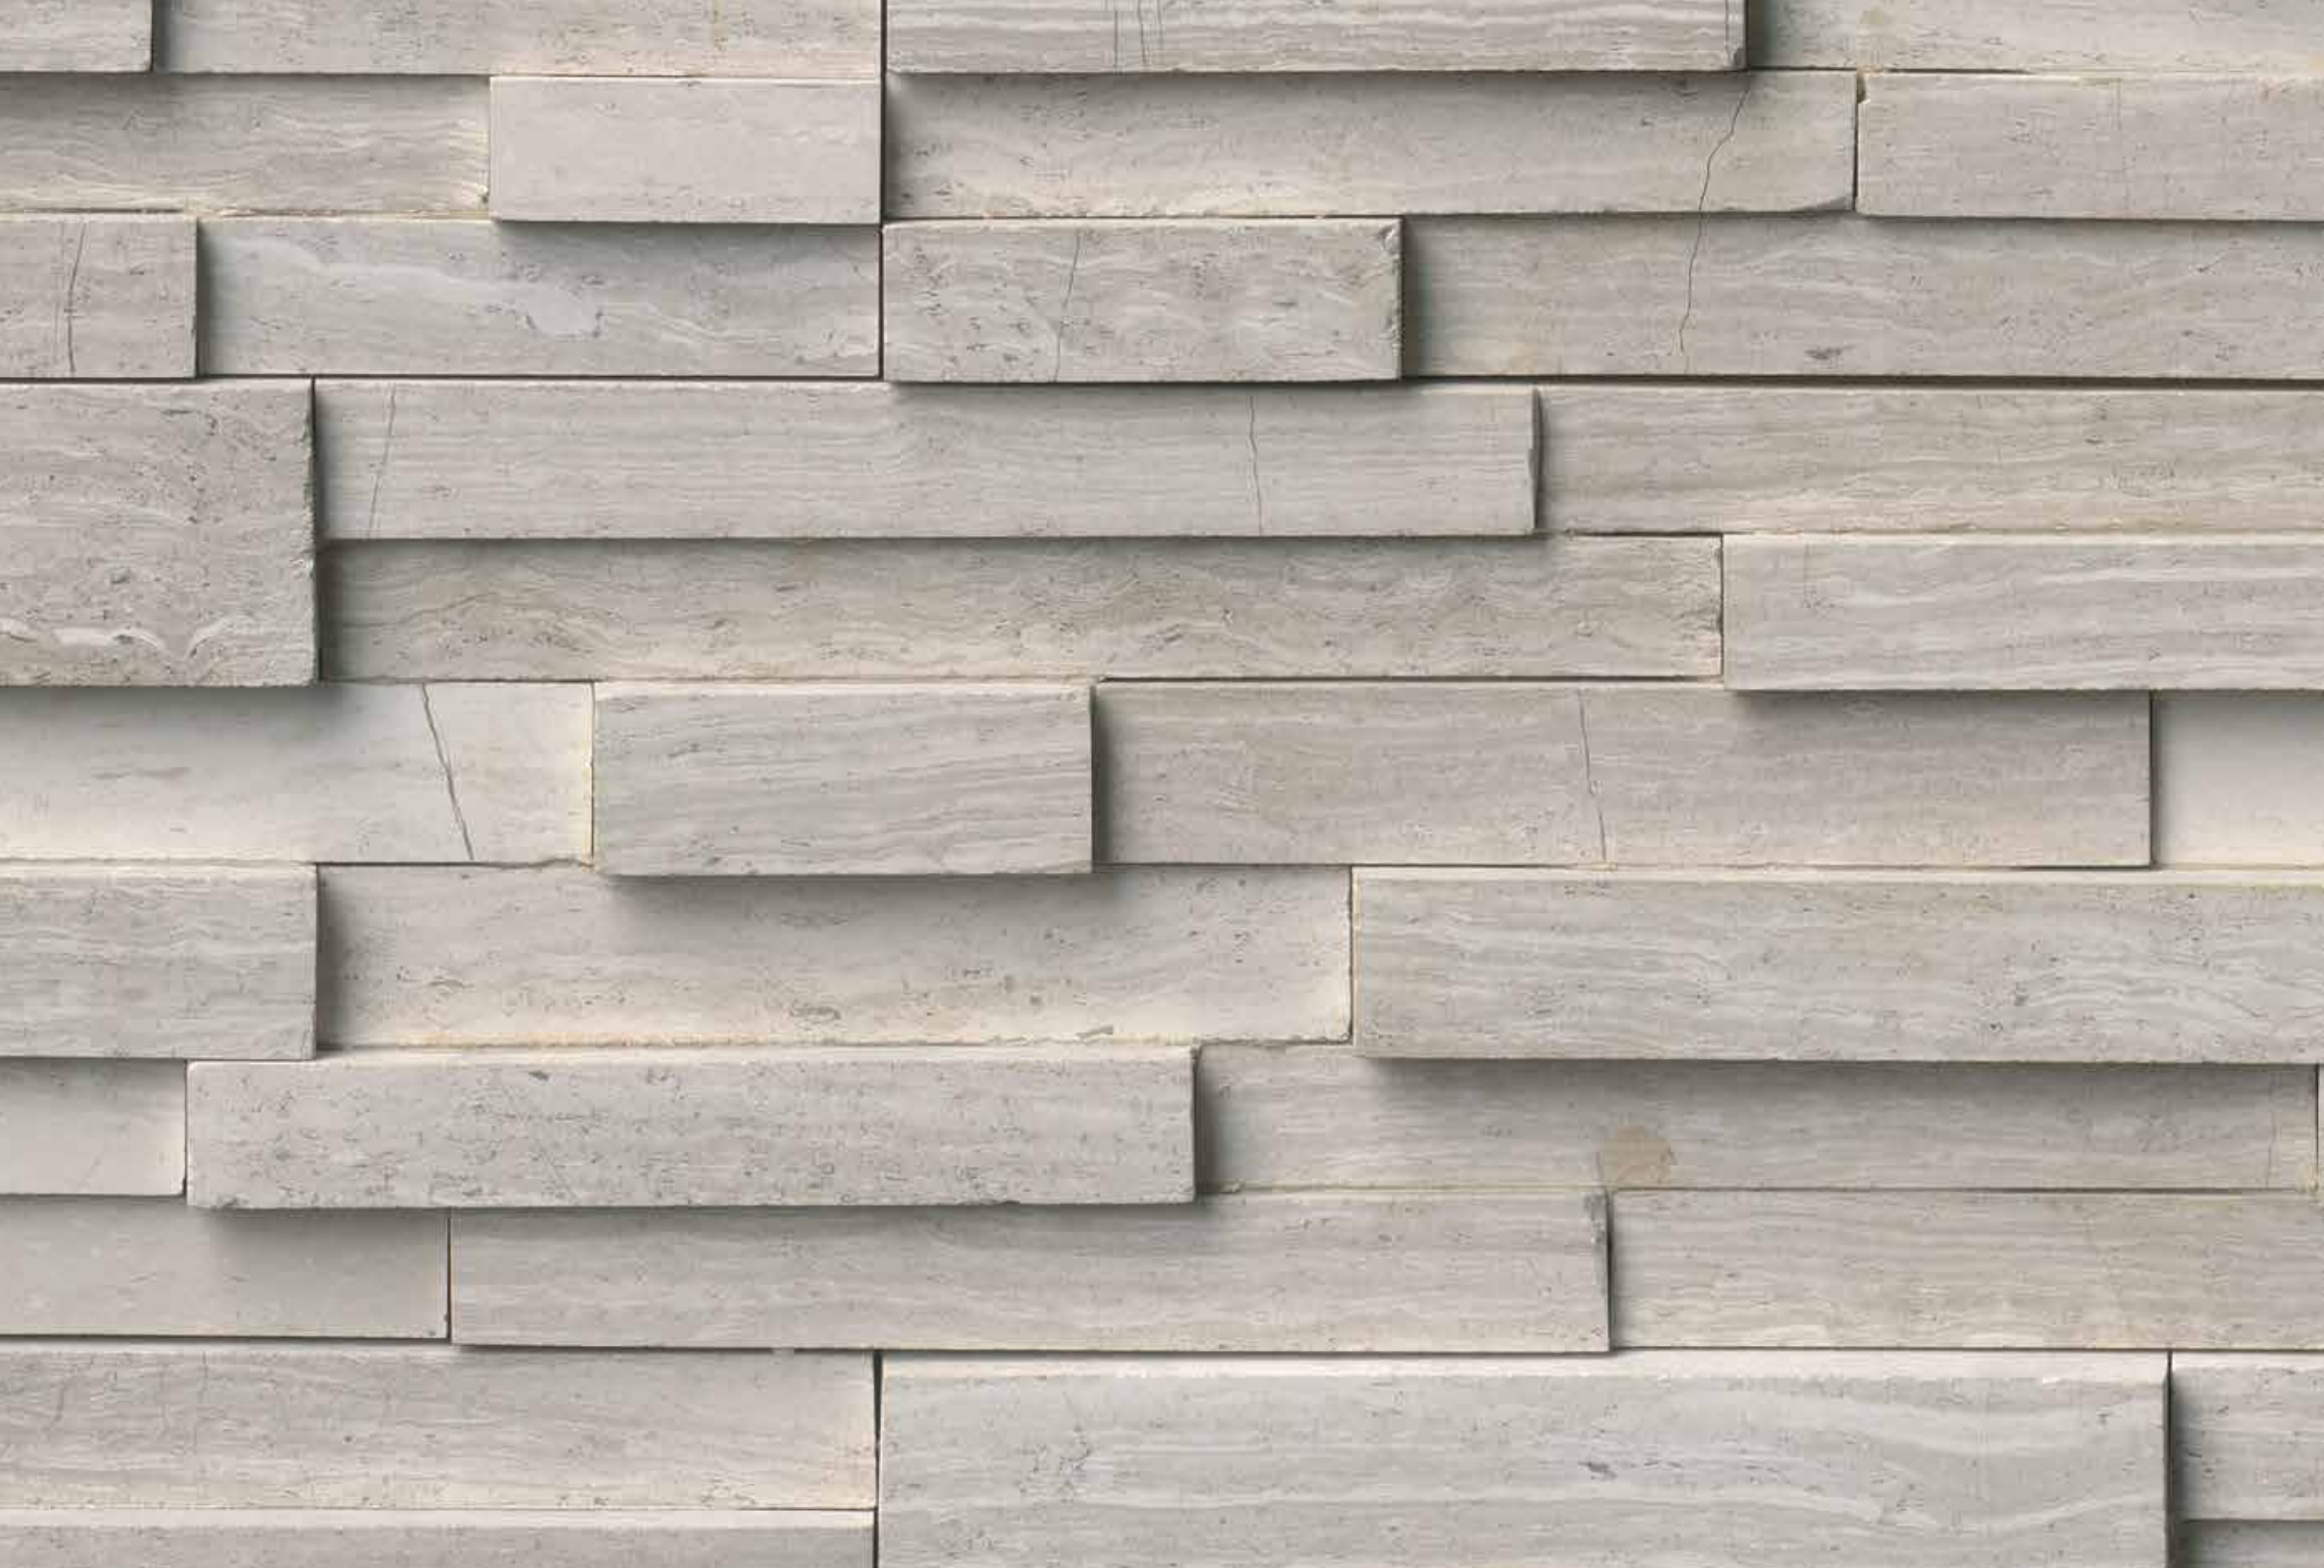

WHITE OAK 3D • LPNLMWHIOAK624-3DH • CORNER AVAILABLE: 6X12X6
Available in Mini panel format on page 66