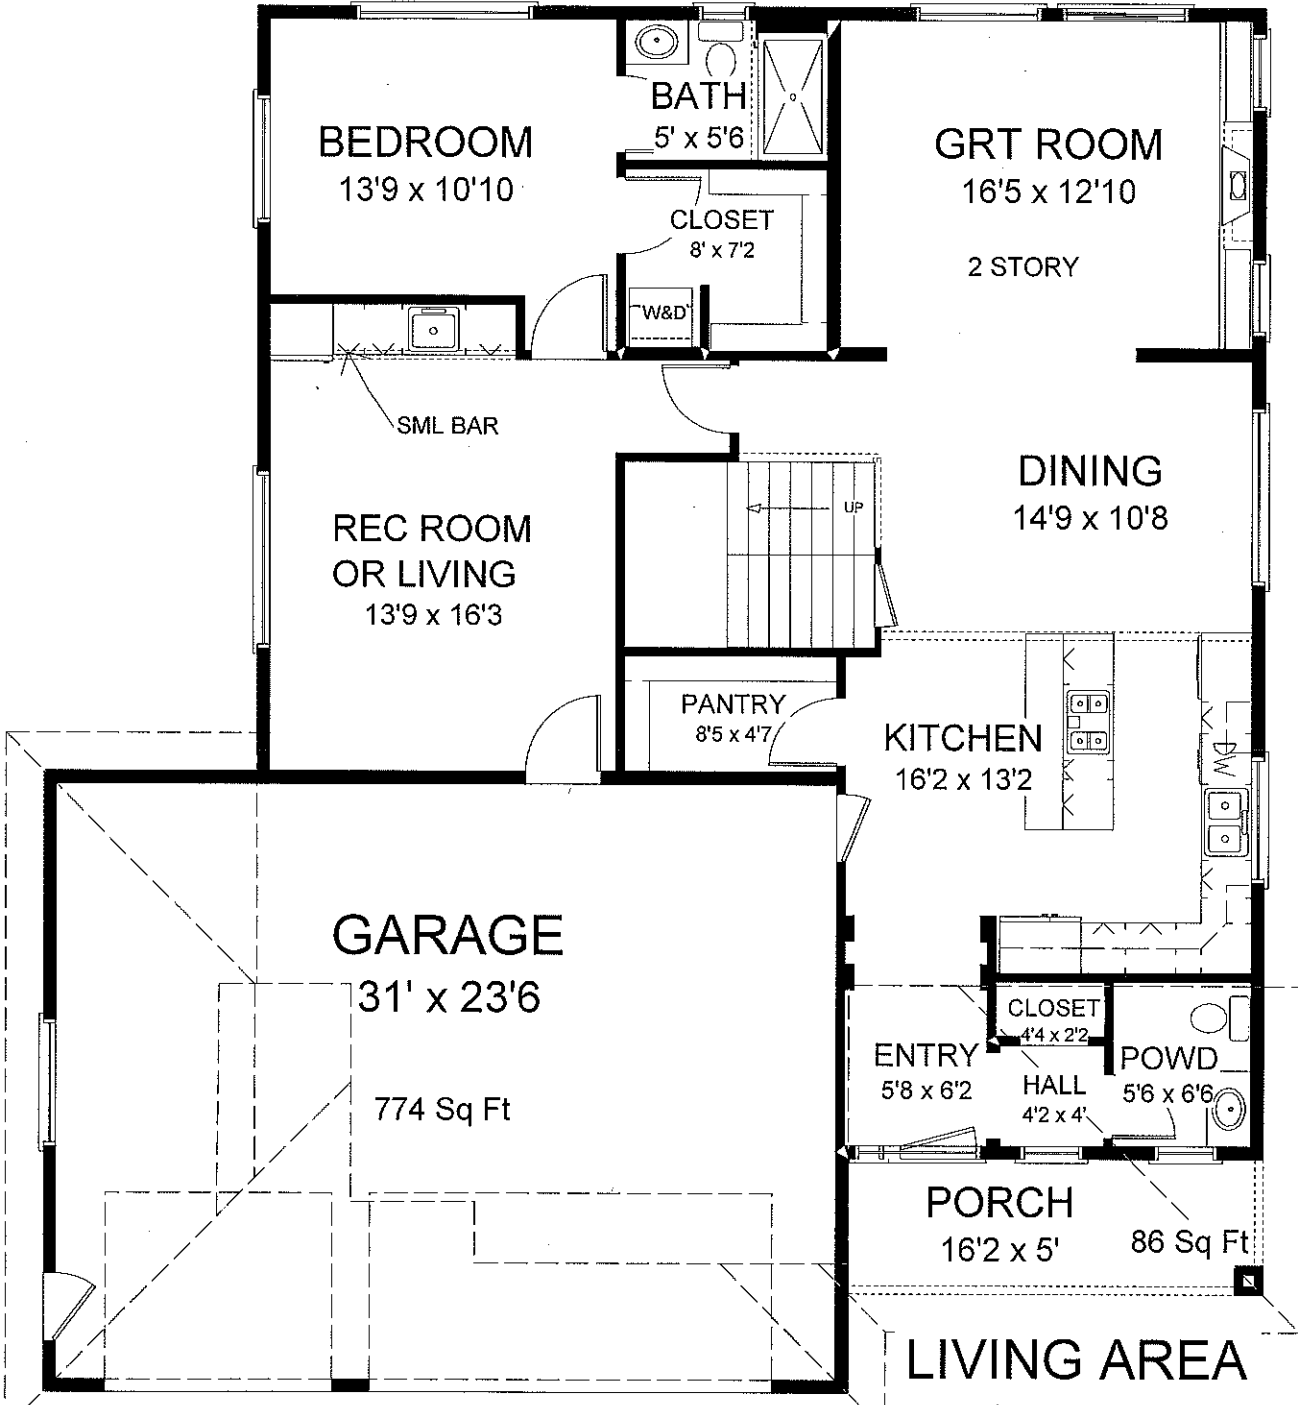

8 X 12 DECK

REMMINGTON - 3 CAR - 48 - 6

1465 sq ft
2 nd Flr 1515 sq ft

MIN LOT 7747

TOTAL 2979 sq ft

PLAN -17 REMMINGTON 3 - CAR

REMMINGTON 3- CAR

PLAN - 17 REMMINGTON 3 - CAR