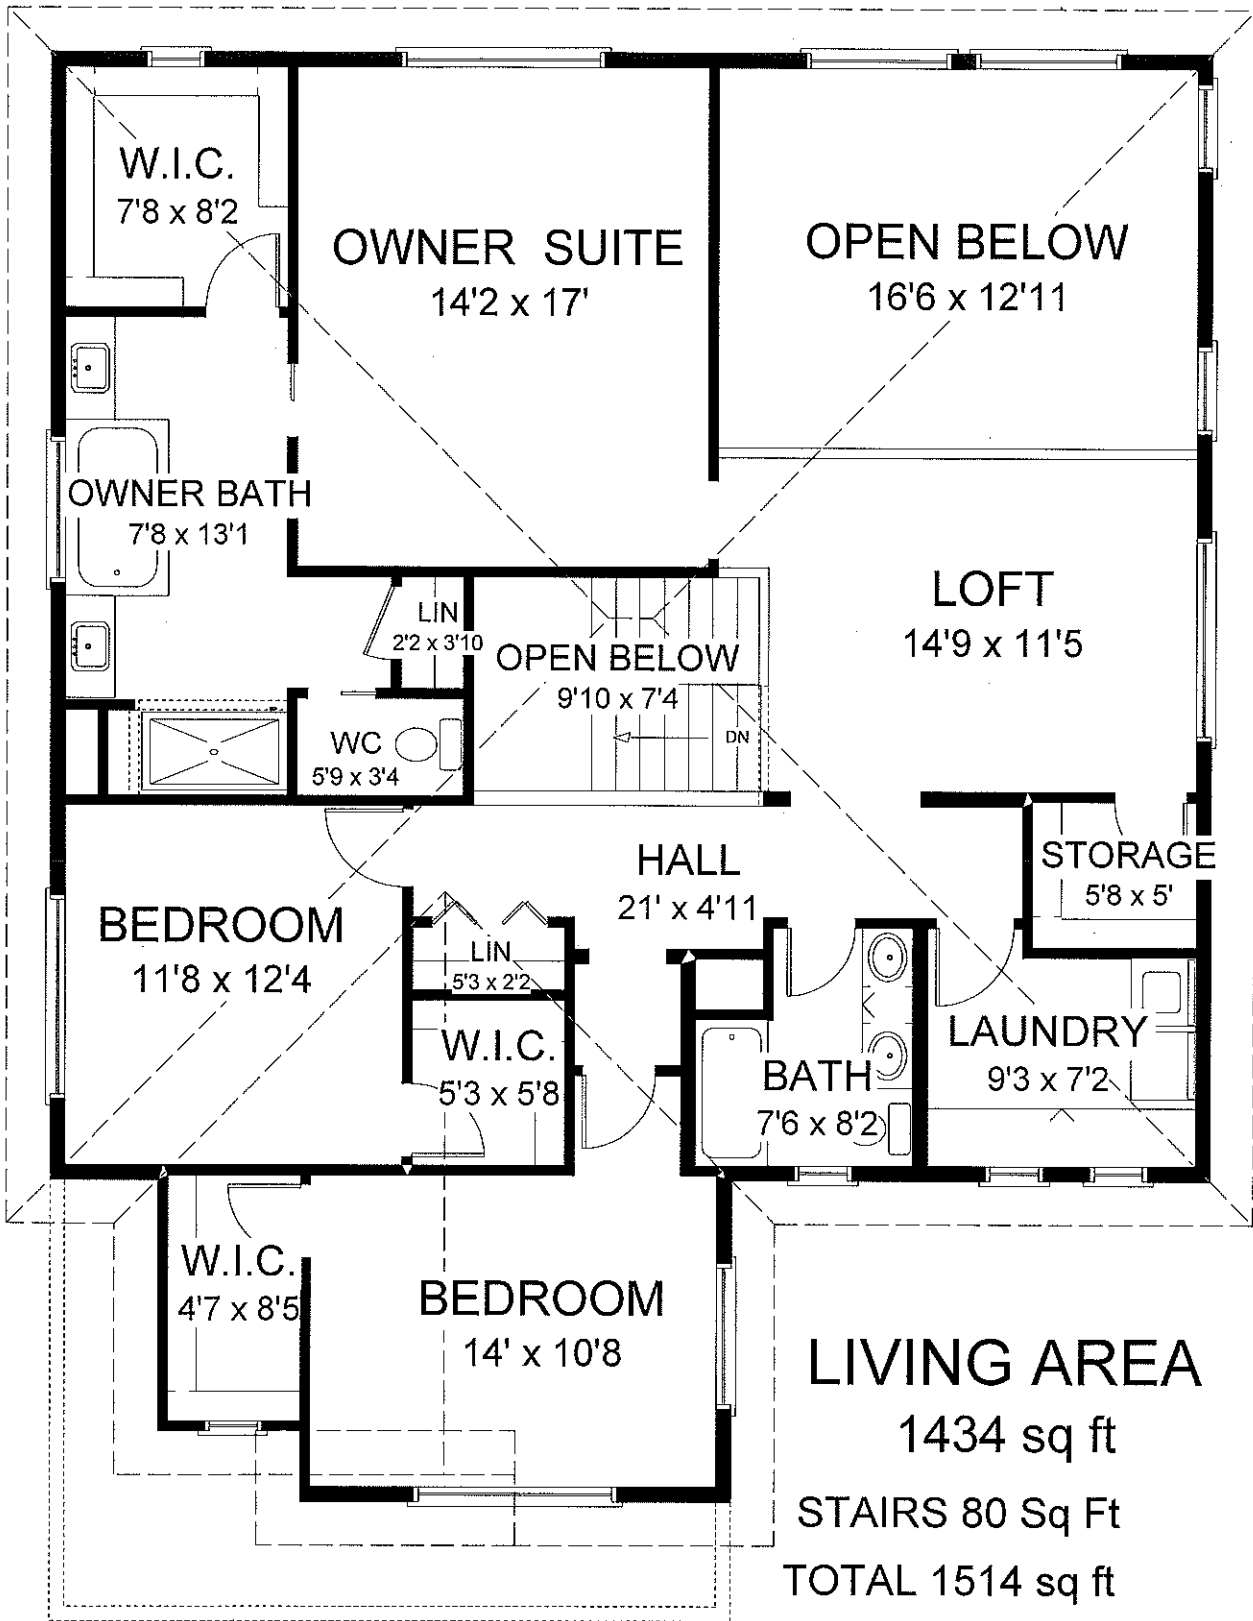

8 X 12 DECK

REMMINGTON - 3 CAR - 48 - 6

1465 sq ft
2 nd Flr 1515 sq ft

MIN LOT 7747

TOTAL 2979 sq ft

PLAN -17 REMMINGTON 3 - CAR

REMMINGTON 3- CAR

PLAN - 17 REMMINGTON 3 - CAR