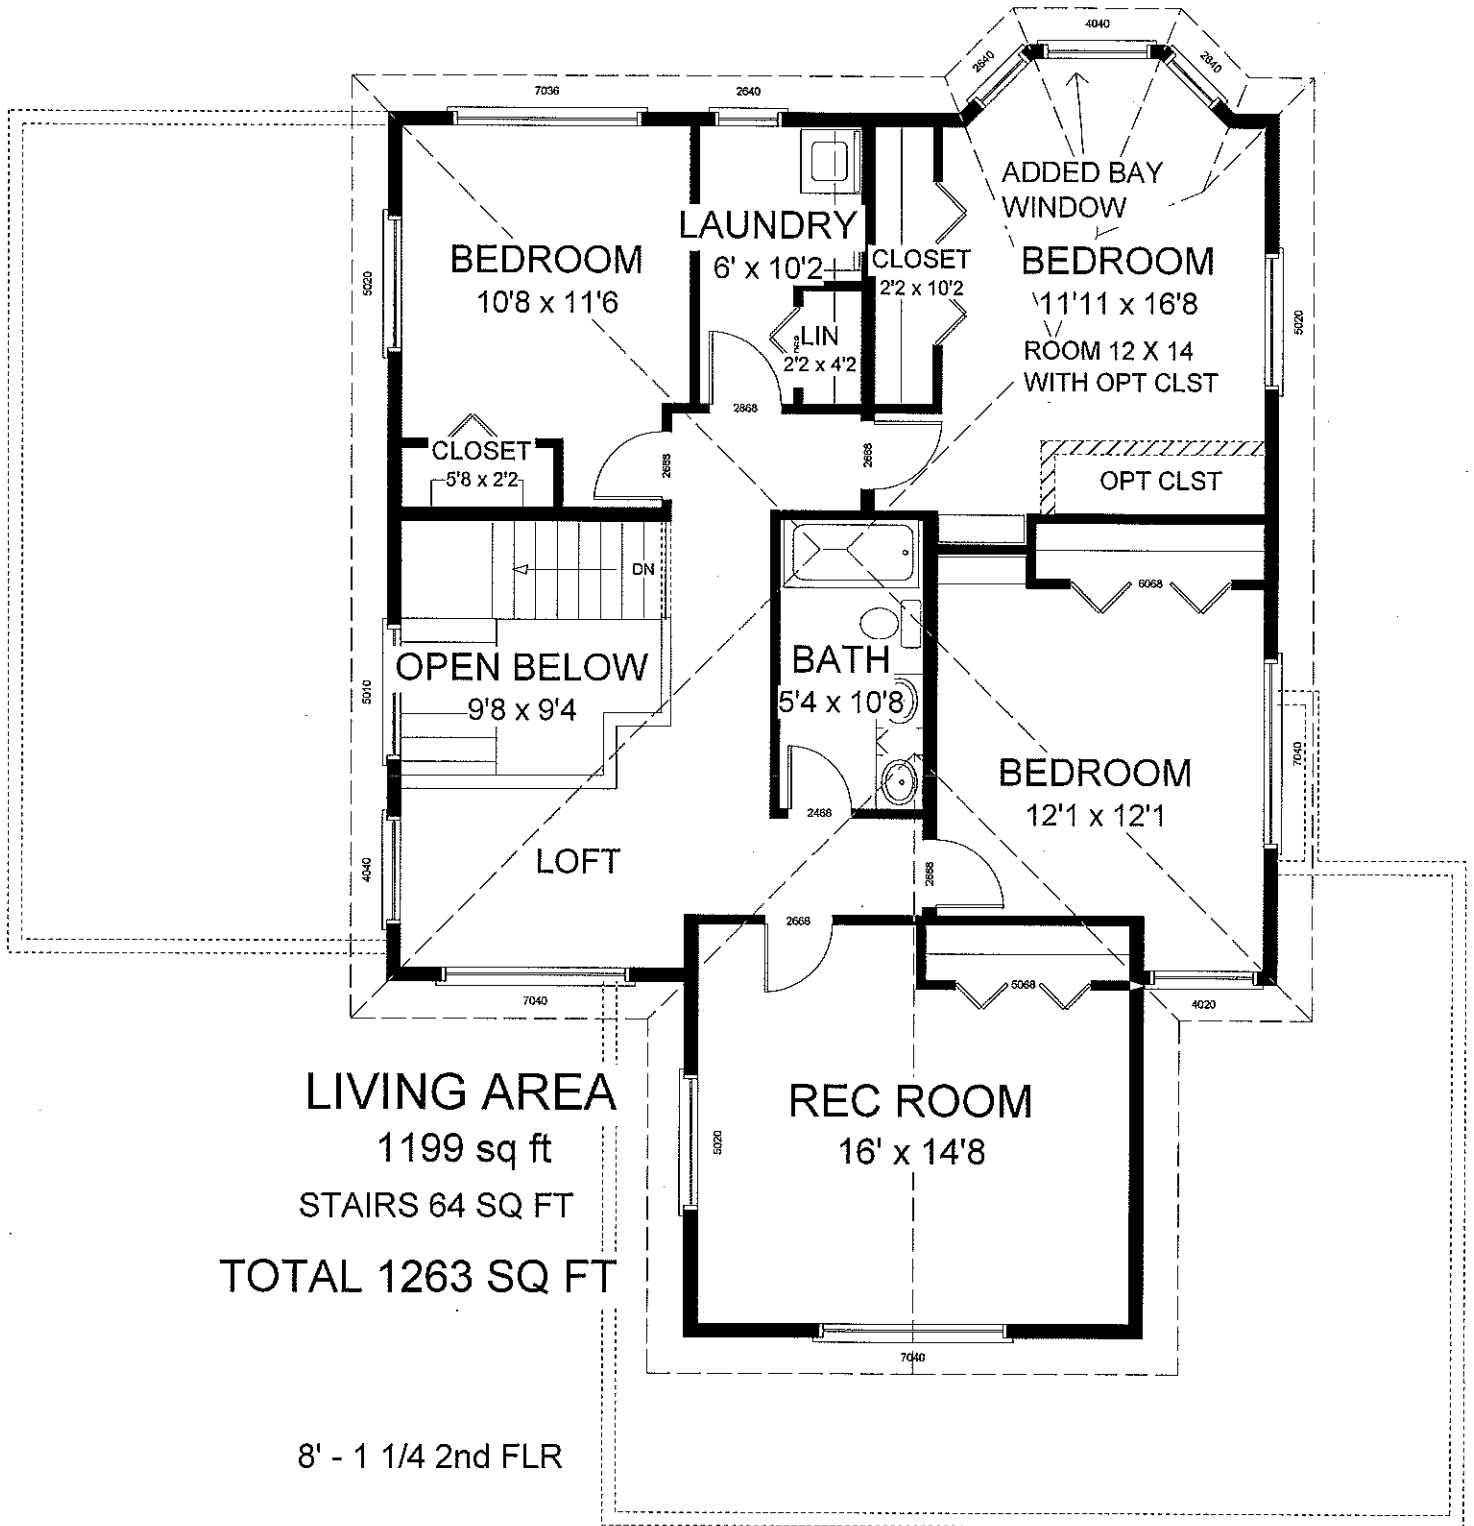

LIVING AREA
1434 sq ft
2ND FLR 1263 SQ FT
TOTAL 2697 SQ FT
PLAN - 24

9' - 1 1/4 1st Flr

THE SUTTON GRT RM MSTR DOWN 4 , REC RM BED
2697 SQ FT

PLAN -24