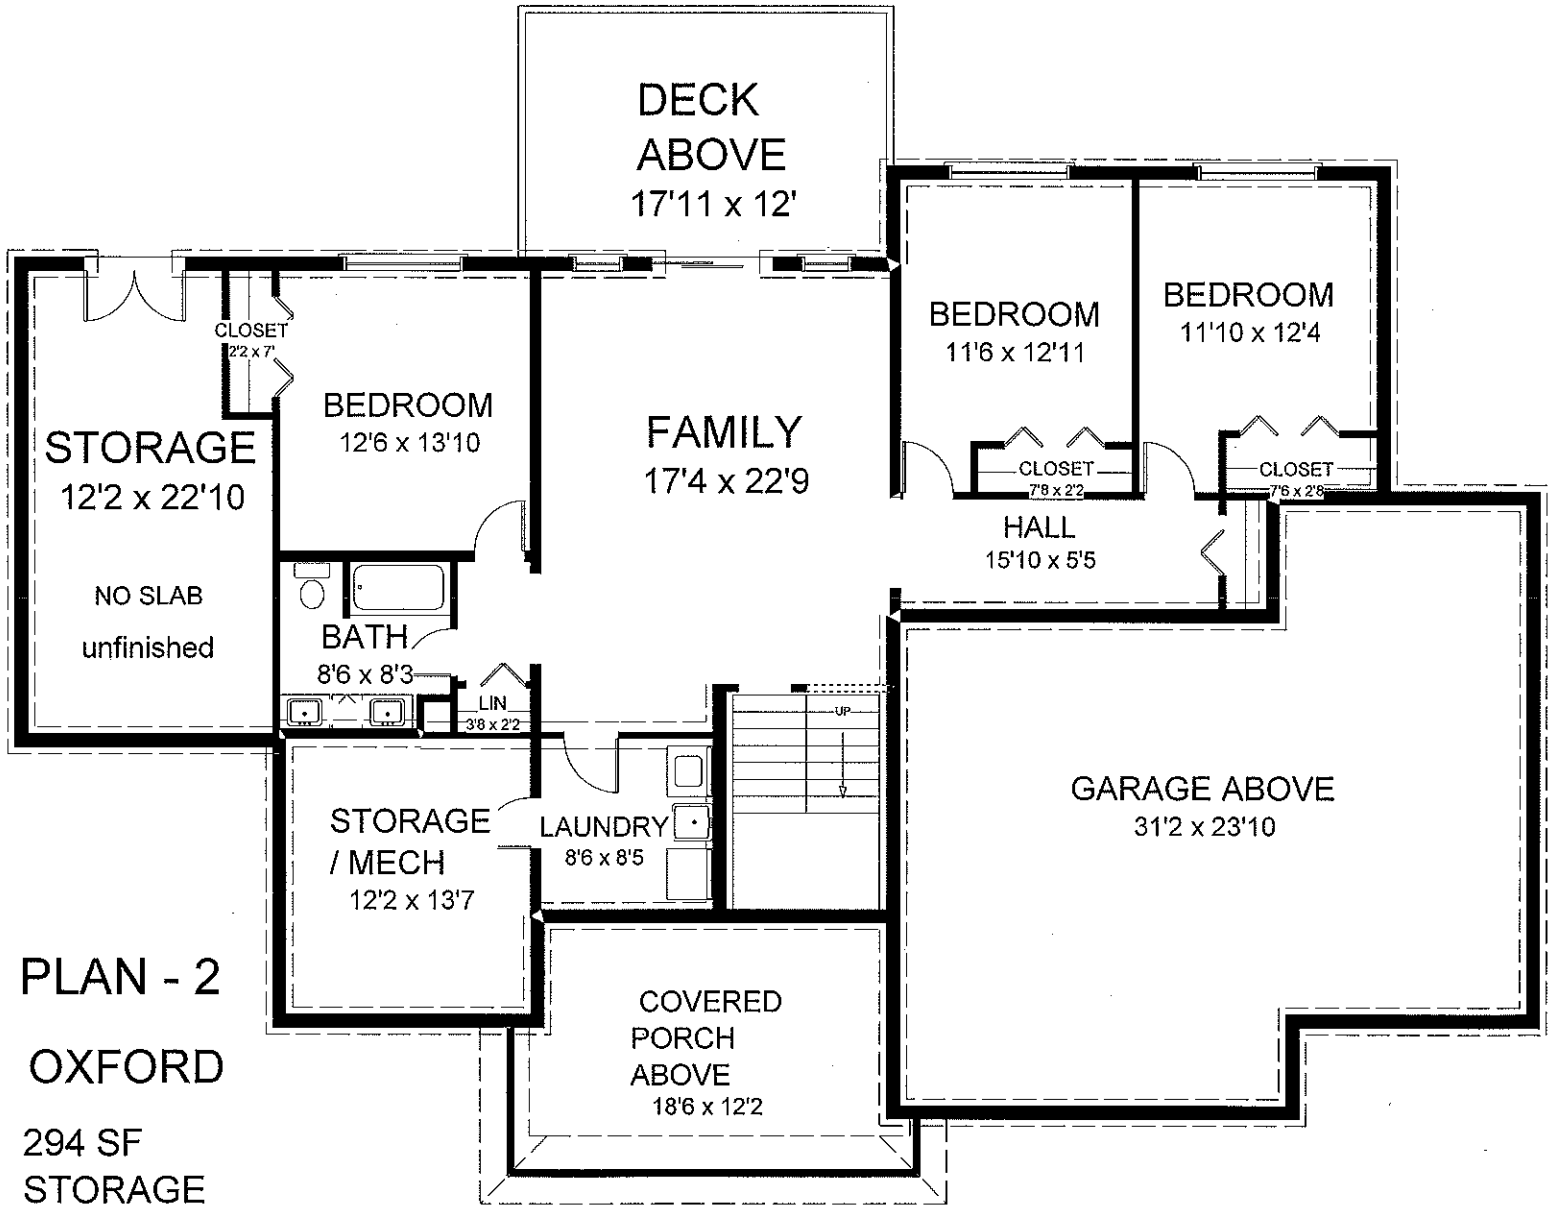

**LIVING AREA**  
1816 sq ft  
LOWER 1610  
**TOTAL 3426 SF**  
294 SF STORAGE

**PLAN - 2 OXFORD**

9 - 1 CEILING HT

PLAN - 2

OXFORD

294 SF  
STORAGE

LIVING AREA  
1610 sq ft