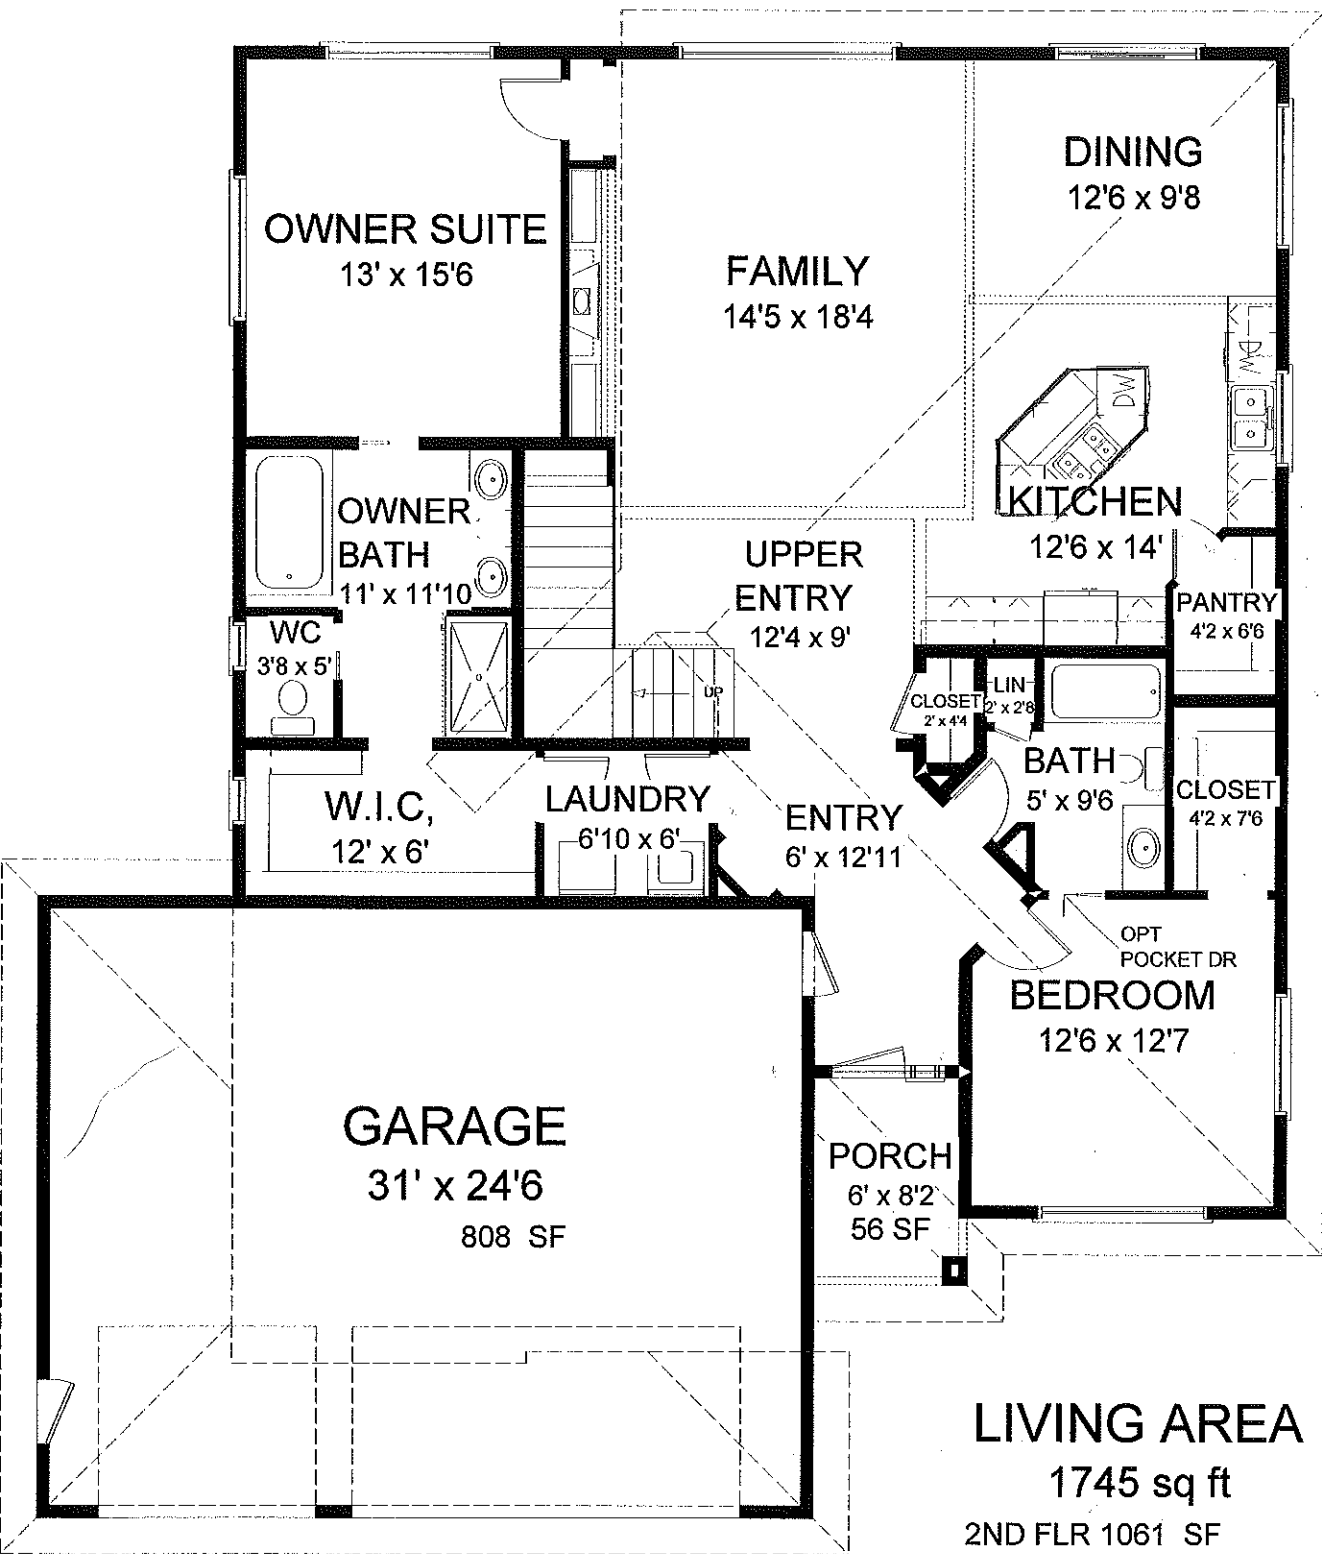

Plan - 6 , 5 Bed , Down Master , Private Down Bed, 3 Car , 3 Bath, 2807 SF

FRONT

LIVING AREA
 1745 sq ft
 2ND FLR 1061 SF

TOTAL 2807 SF

PLAN - 6

51 - 6

LIVING AREA
 1000 sq ft
 STAIRS 61 SF
 TOTAL 1061 SF

PLAN - 6