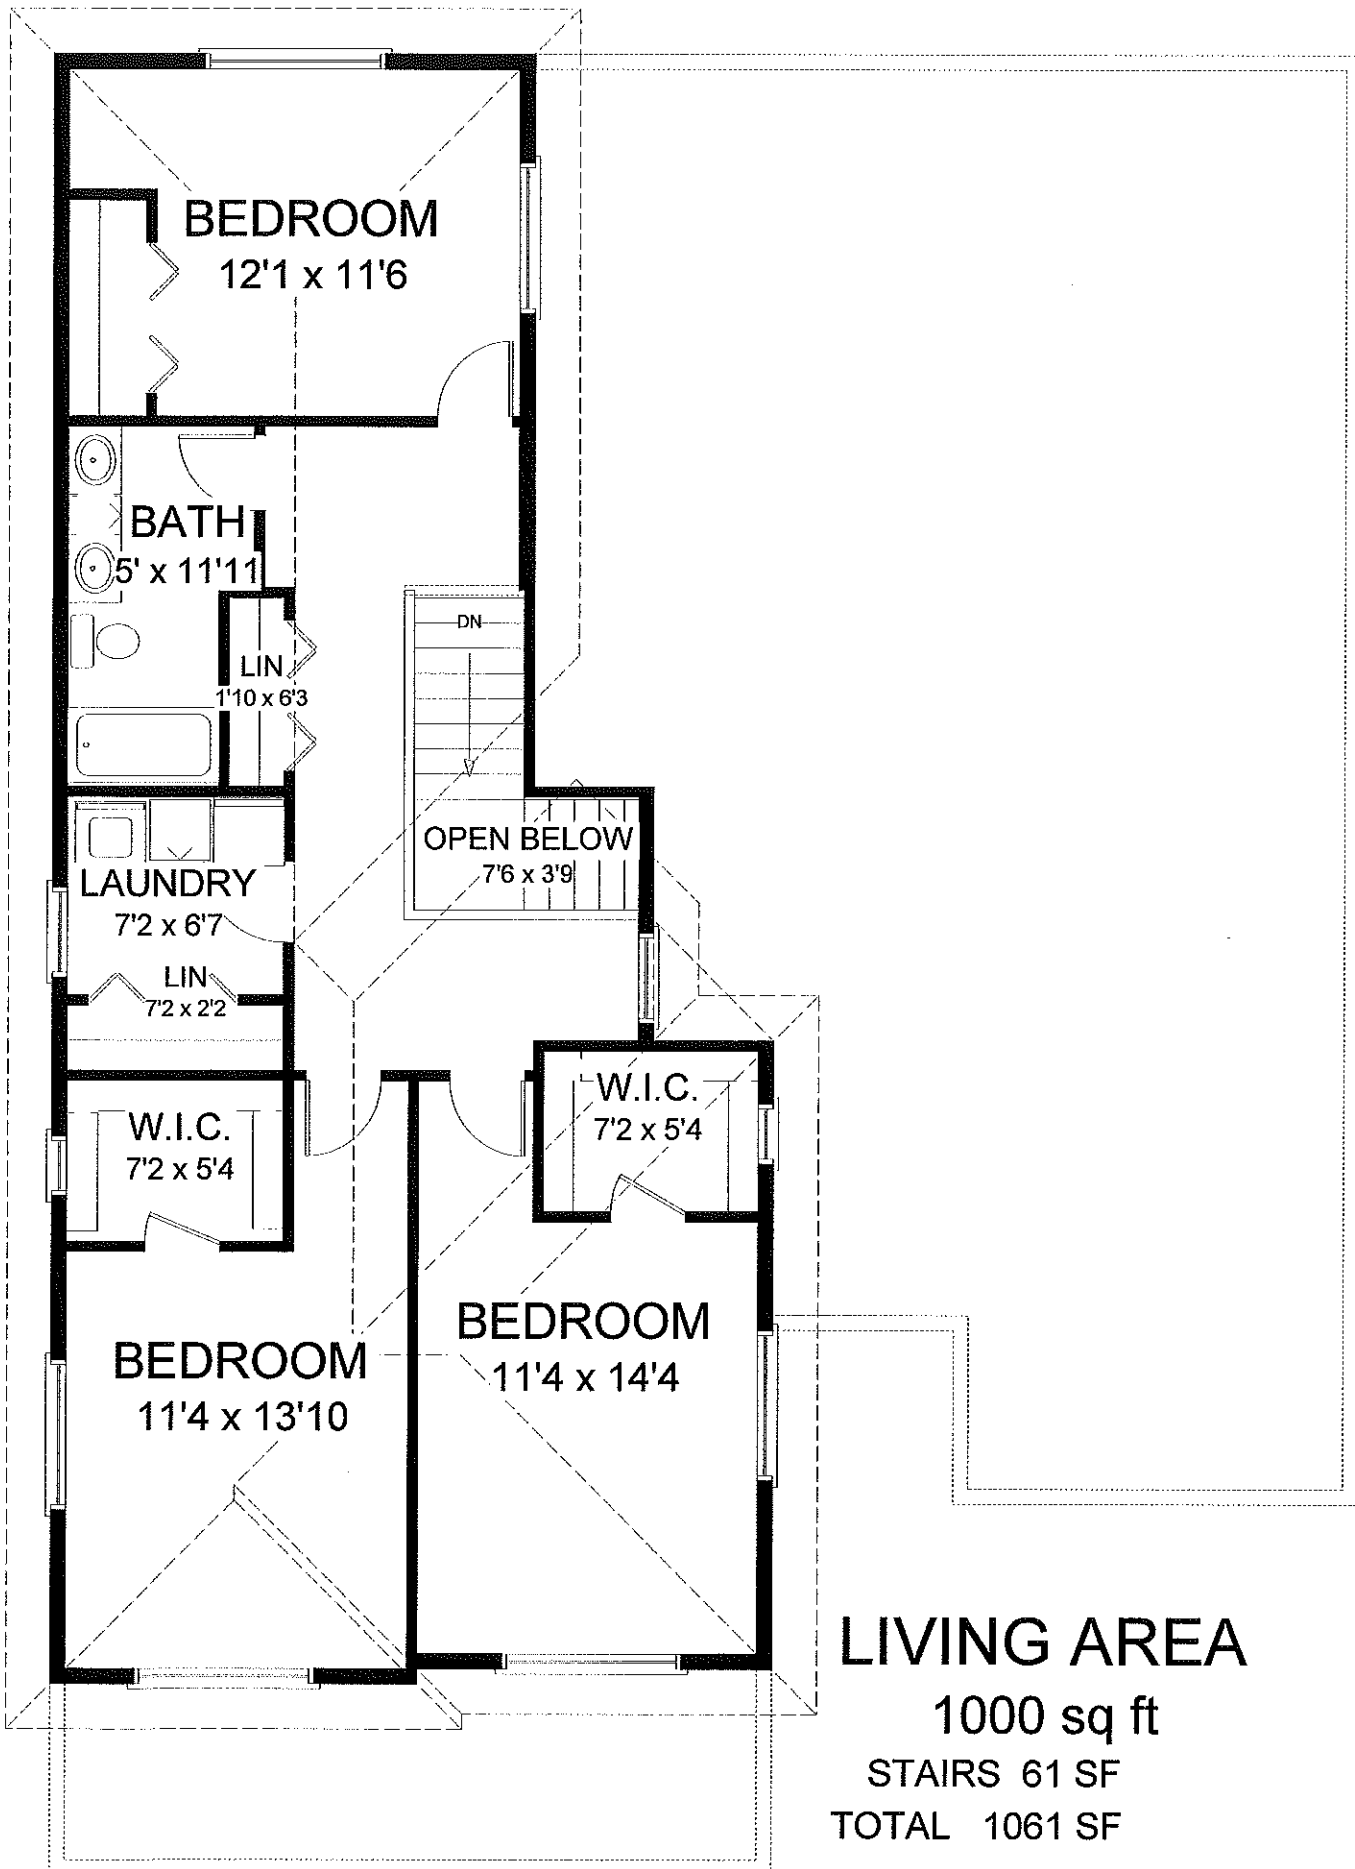

Plan - 6 , 5 Bed , Down Master , Private Down Bed, 3 Car , 3 Bath, 2807 SF

FRONT

LIVING AREA
 1745 sq ft
 2ND FLR 1061 SF

TOTAL 2807 SF

PLAN - 6

51 - 6

LIVING AREA
 1000 sq ft
 STAIRS 61 SF
 TOTAL 1061 SF

PLAN - 6