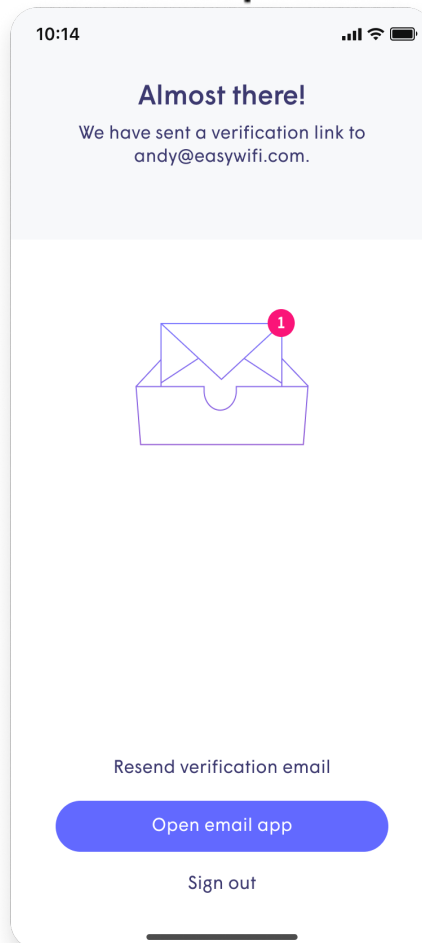

To Get Started:

- Open your Application Store or Google Play Store on your smart device
- Search for HomePass by Plume
- Select 'Install' or 'Get' to download the application

1

2

3

4

5

6