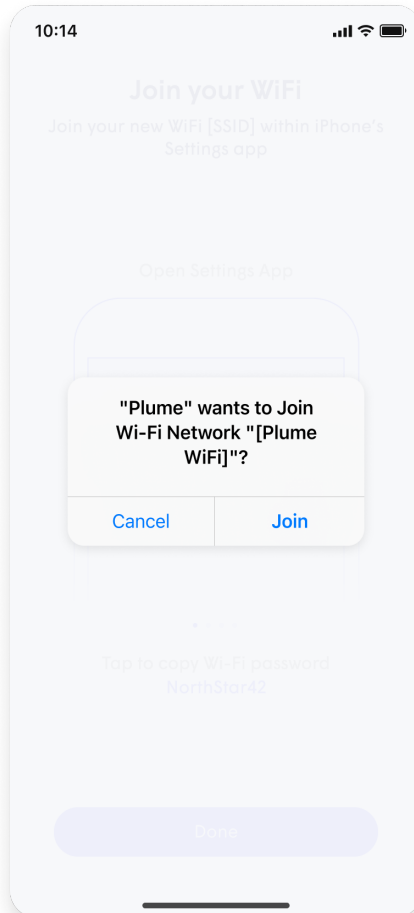

To Get Started:

- Open your Application Store or Google Play Store on your smart device
- Search for HomePass by Plume
- Select 'Install' or 'Get' to download the application

1

2

3

4

5

6

7

8

9

10

Set Up Complete