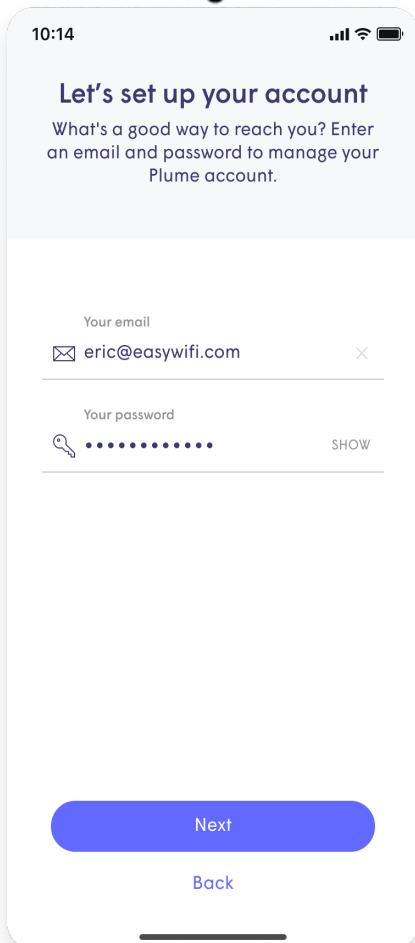

To Get Started:

- Open your Application Store or Google Play Store on your smart device
- Search for HomePass by Plume
- Select 'Install' or 'Get' to download the application

1

2

3

4

5

6