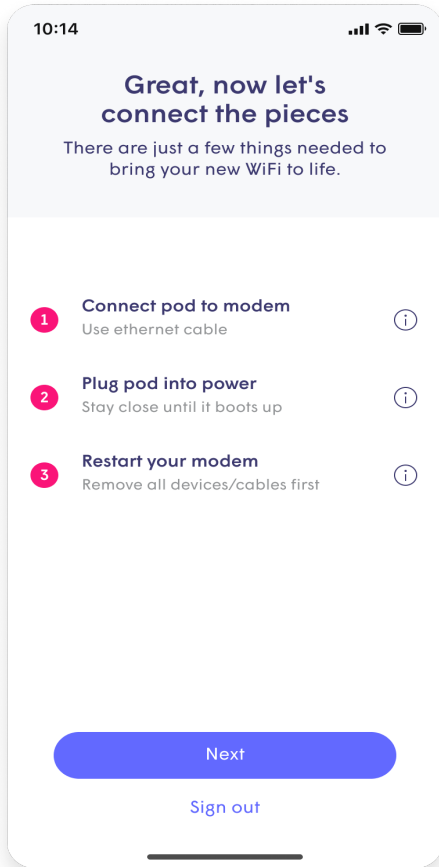

To Get Started:

- Open your Application Store or Google Play Store on your smart device
- Search for HomePass by Plume
- Select 'Install' or 'Get' to download the application

1

2

3

4

5

6