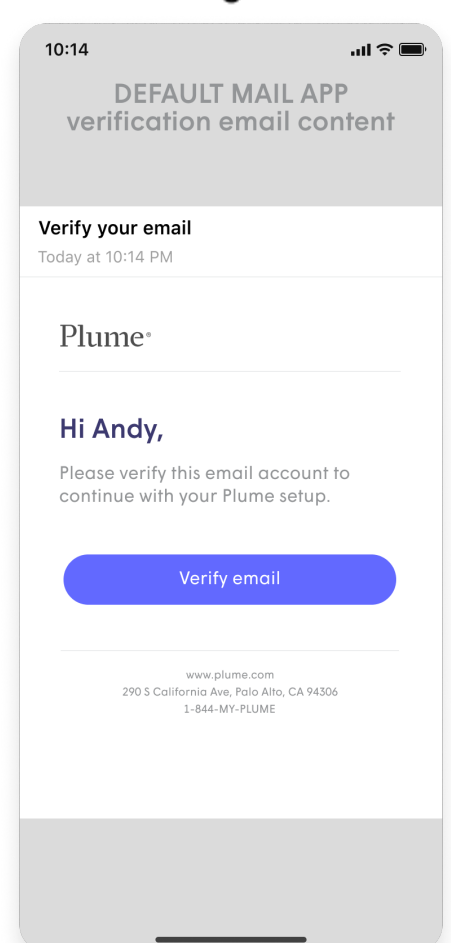

To Get Started:

- Open your Application Store or Google Play Store on your smart device
- Search for HomePass by Plume
- Select 'Install' or 'Get' to download the application

1

2

3

4

5

6