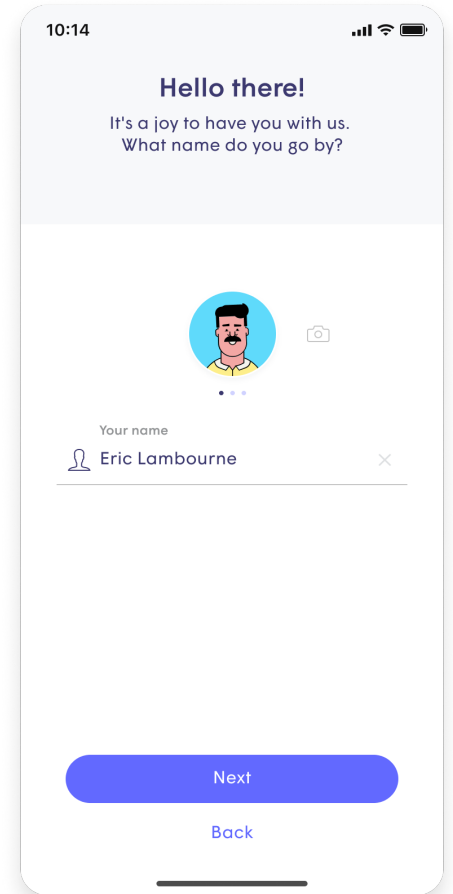

To Get Started:

- Open your Application Store or Google Play Store on your smart device
- Search for HomePass by Plume
- Select 'Install' or 'Get' to download the application

1

2

3

4

5

6