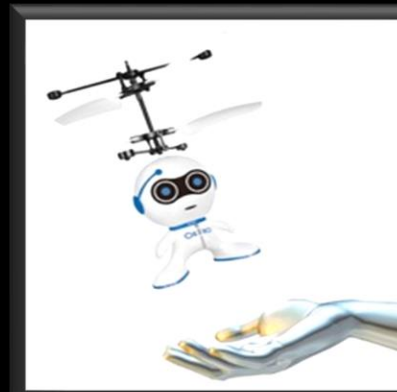

Style# FB-2590

UPC: 752229025905

MSRP \$12.99

Case Pack: 12

BRAHA
INDUSTRIES

Braha- I-Fly Infrared Control Chopper

- Infrared Sensor Hover Technology
- Built in Battery
- USB Charging
- Fly Time 8-10 Minutes
- Led Lights
- Ages 8+