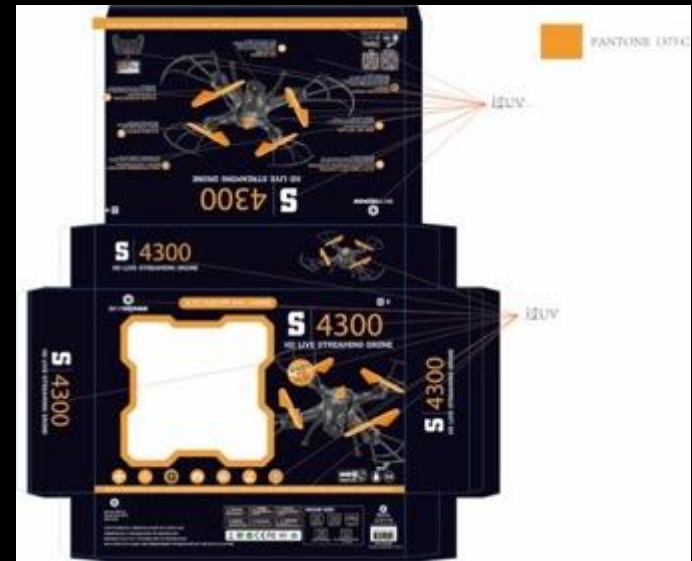

Style# SKY-3121

MSRP \$29.99

Case Pack: 4

Sky Drones- UFO Hand Controlled Drone

- 5 Built In IR Sensors Allows For Touchless Interactions
- Simple Toss to Activate Propellers
- Strong ABS Plastic Construction
- Interactive Play –Multiple Player Function
- Auto Hovering Feature
- Infrared obstacle Avoidance Technology
- Metallic Look
- 3.7V 220Mah Battery Included
- Box Size: 7.15 x 6 x 6

Style# SKY-1818

UPC: 752229 918184

MSRP \$24.99

Case Pack: 4

Sky Drones-S400

- Live Streaming HD Drone- connects directly to your smart device.
- Download the Free APP on the iTunes Store or Google Play
- Auto Takeoff/Landing
- Altitude Hold
- Auto Hover
- Flying time: 8-10 minutes
- Charging time: About 60-90 minutes via USB
- Control Range: Up to 350 feet
- Wi-Fi Range: Up to 100 Feet
- Battery:3.7V 380MAH
- Drone Size: 12.5 x 12.5 x 2.5 Inches

Style # SKY-

UPC: 752229

Case Pack:

MSRP \$

Toy Cars

R/C 1:24, 1:10 scale, cars stunt cars, monster trucks and more!

Licensed RC Cars 1:24 Scale (Assorted Styles & Colors)

- Full-function radio control
- Officially licensed by Lamborghini, Lexus, Ford, Cadillac BMW...etc.
- Hard plastic ultra-durable body
- 1:24 Scale
- Battery: 3 AA batteries (not included)
- Controller battery: 2 AA batteries (not included)
- Control: forward/backward, forward left/forward right, backward left/backward right.
- Frequency: 27MHz and 49MHz