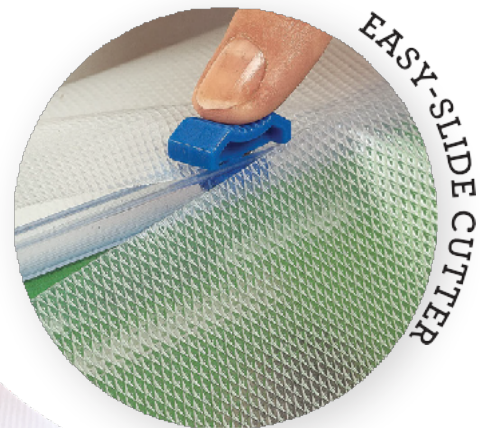

SKU# GNZ-3005 - Disposable Cutting Board