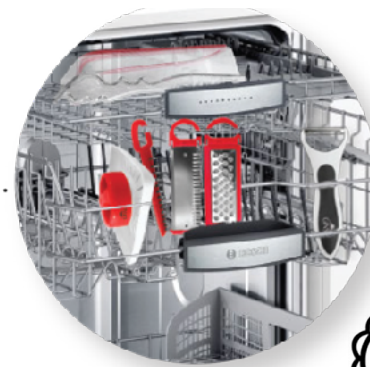

**MULTI-PURPOSE**  
**CHEF SET**

**SLICE, SHRED AND PEEL LIKE**  
**A PROFESSIONAL CHEF!**  
**MEAL PREP MADE FASTER**  
**AND EASIER**

SOFT GRIP PEELER

SLICE

GRATE/SHRED

CRINKLE

SAFETY HOLDER

NON-SLIP FOOD TRAY

DISHWASHER SAFE

SKU# GNZ-3005 - Disposable Cutting Board

**GINSU™**  
**KISO™**

**DISPOSABLE CUTTING BOARD**

**THE PERFECT SIZE CUTTING BOARD EVERYTIME.**  
**PULL IT. CUT IT. USE IT. RECYCLE IT!**

**GINSU™**  
**KISO™**