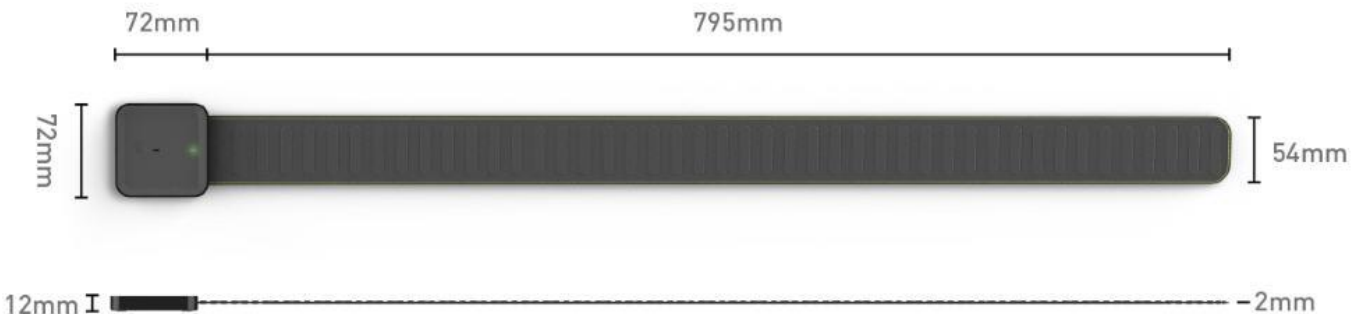

Smart Sleep Monitor

AX-SS1657

Our Sleep Monitor is an ultra-thin, medical-grade strap placed on top of your mattress, under the fitted bed sheet right at your chest area during sleep. Unlike other bed mats, our sensor's advanced sensitivity, extra-long band monitors your sleep even as you toss and turn.

Automatically sync's to your account in our cloud.

Continuously communicates wirelessly with our Gateway.

Record and save measurements for future review.

Rechargeable internal Lithium battery

Monitor Your:

- Heart rate
- Sleep quality
- Breathing rate
- In and out of bed
- Movement, tossing & turning activity

Quick Details

- Device size** 4.1 x 3.5 x 0.4 inches
- Band size** 34.6 x 2.6 x 0.08 inches
- Weight** 0.33lb
- Battery** 350mAh Lithium-ion Polymer Battery
- Battery life** Up to 30 days
- Cable** USB to Micro USB cable included
for charging internal battery
- Wireless Range** 33ft to our Gateway