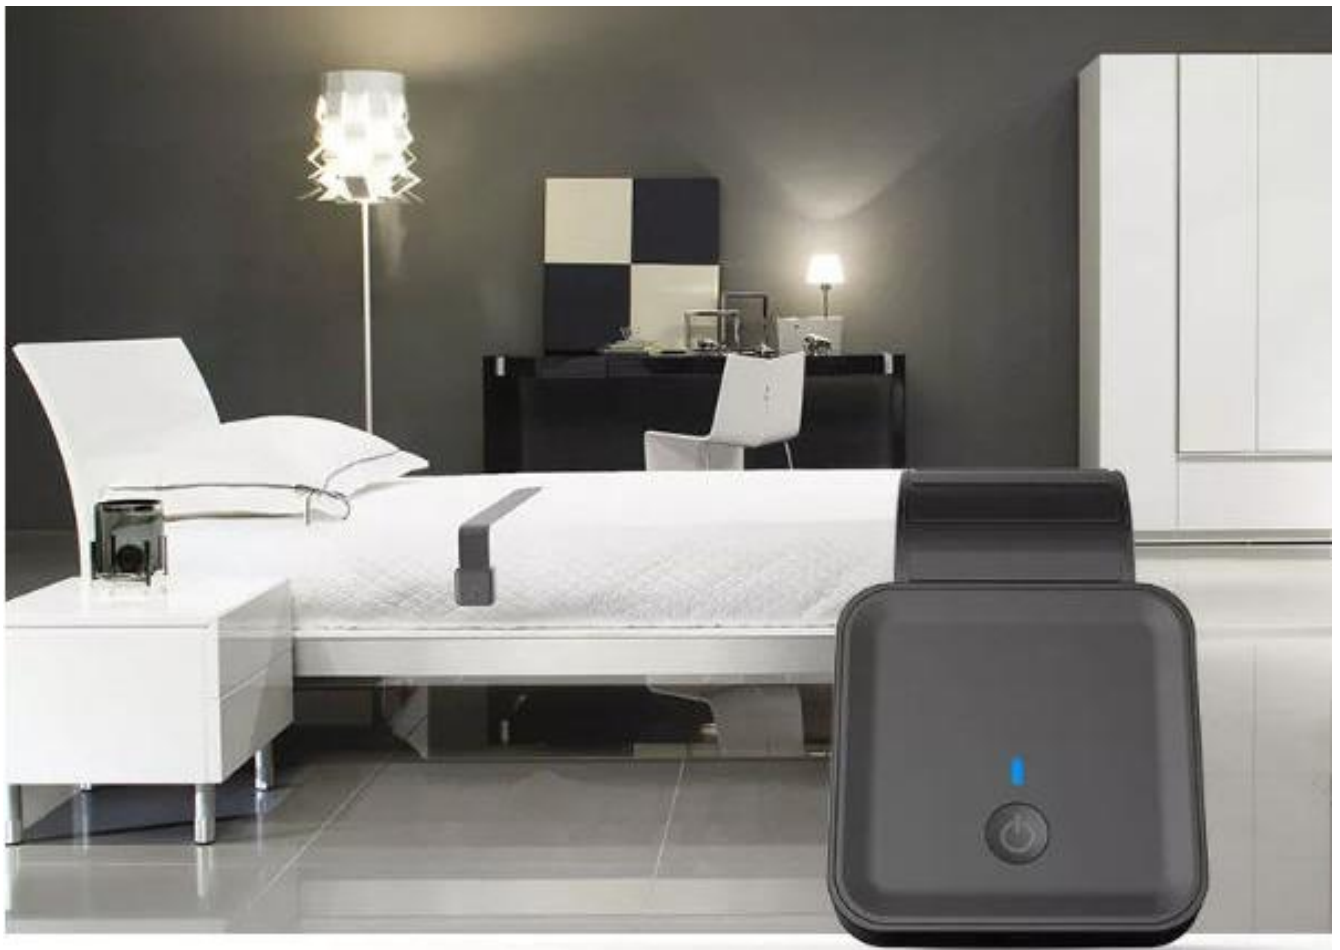

Smart Sleep Monitor

AX-SS1657

Our Sleep Monitor is an ultra-thin, medical-grade strap placed on top of your mattress, under the fitted bed sheet right at your chest area during sleep. Unlike other bed mats, our sensor's advanced sensitivity, extra-long band monitors your sleep even as you toss and turn.

Automatically sync's to your account in our cloud.

Continuously communicates wirelessly with our Gateway.

Record and save measurements for future review.

Rechargeable internal Lithium battery

Monitor Your:

- Heart rate
- Sleep quality
- Breathing rate
- In and out of bed
- Movement, tossing & turning activity

Quick Details

- Device size** 4.1 x 3.5 x 0.4 inches
- Band size** 34.6 x 2.6 x 0.08 inches
- Weight** 0.33lb
- Battery** 350mAh Lithium-ion Polymer Battery
- Battery life** Up to 30 days
- Cable** USB to Micro USB cable included
for charging internal battery
- Wireless Range** 33ft to our Gateway