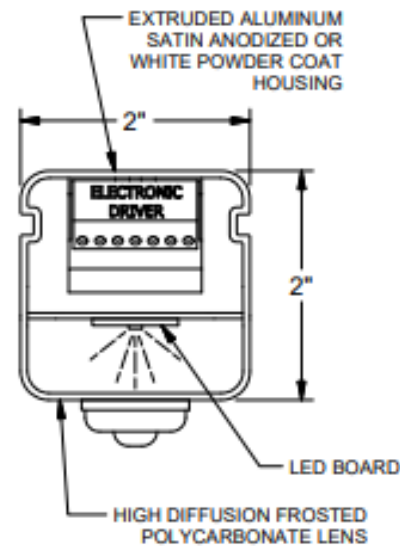

AIREY-THOMPSON™
Manufacturing Quality Luminaires

61S LED STAIRWELL
INTEGRATED OCCUPANCY SENSOR
SURFACE MOUNT
SMALL CROSS SECTION
LUMINAIR
MADE IN USA SINCE
1935

**HANDCRAFTED
IN THE USA**
BABA COMPLIANT

61S LED STAIRWELL
INTEGRATED OCCUPANCY SENSOR
SURFACE MOUNT
SMALL CROSS SECTION
LUMINAIR
MADE IN USA SINCE
1935

SPECIFICATIONS

LED ARRAY

High density LED arrays are used to maximize visual appeal. Only premium quality Samsung LED chips are used and are available in 2700K, 3000K, 3500K and 4000K with a tested CRI of 85, 90+ is available. Arrays are mounted to an aluminum cover for superior thermal management to extend LED life. Color consistency < 3SDCM