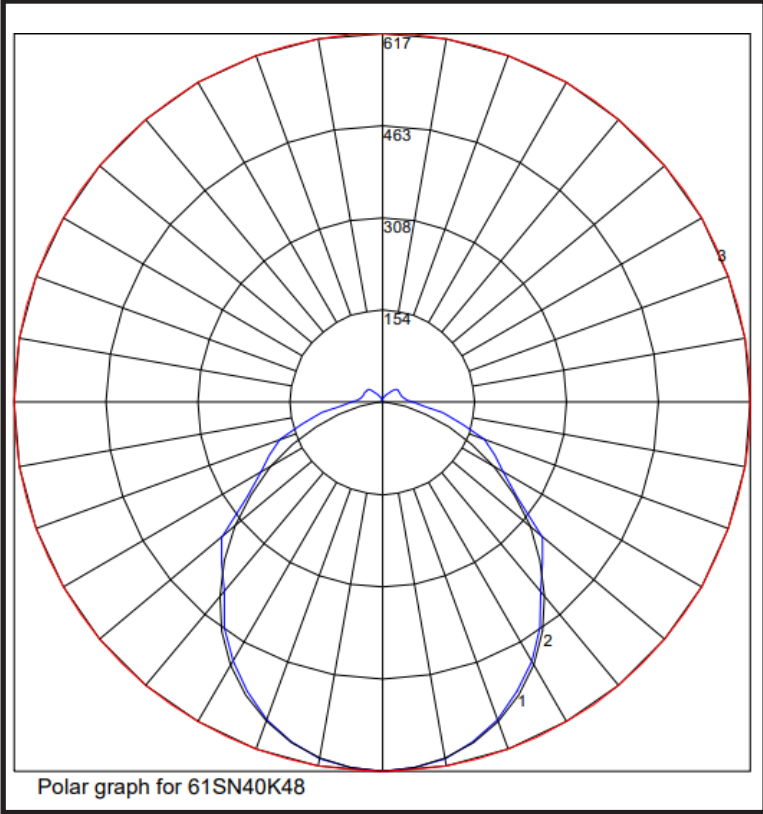

FIXTURE PERFORMANCE*		
LIGHT OUTPUT	WATTAGE	LUMENS
NORMAL	15.9	1873
HIGH	22.25	2623
VERY HIGH	28.5	3277