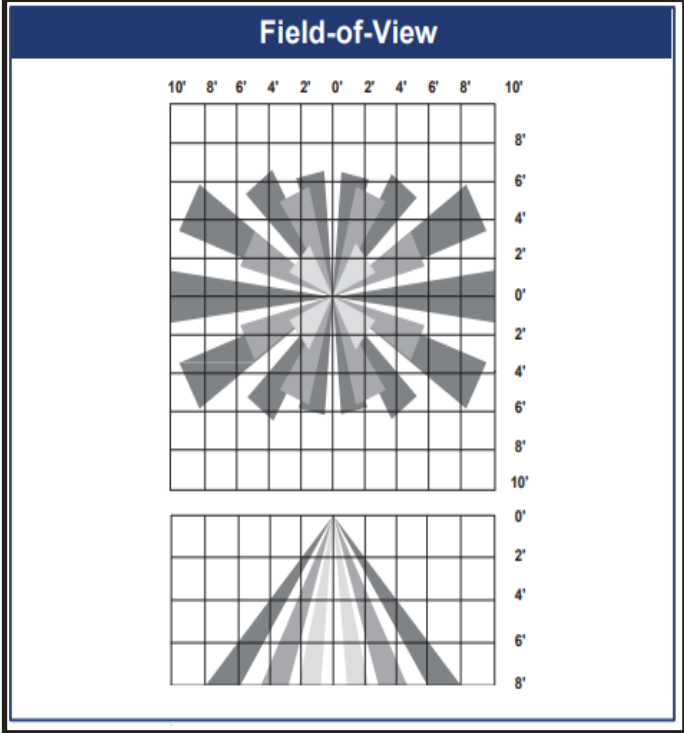

AIREY-THOMPSON™
Manufacturing Quality Luminaires

61S LED STAIRWELL
 INTEGRATED OCCUPANCY SENSOR
 SURFACE MOUNT
 SMALL CROSS SECTION
 LUMINAIR
MADE IN USA SINCE
1935

**BUILD YOUR
 FIXTURE**

How to build a part number	Product Series	Light Output	Color Temperature	Length in Inches	Housing Color	Typical extra charge options Suffix part # as required in the sequence below
Part number format	61S	N	40K	48	-0	-EM
Choices	61S	N= Normal H= High V= Very High	40K	48	-0= Satin -3= White	-EM Emergency battery backup -TR Tamper resistant straps