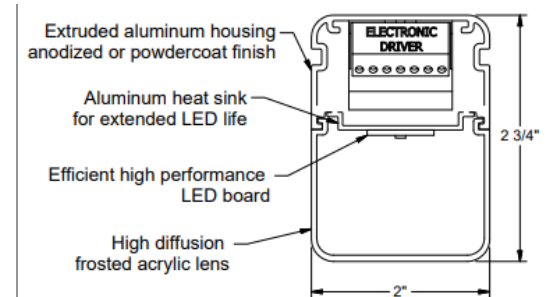

BUILD A PART NUMBER

| • SERIES | • LIGHT OUTPUT | • CCT | • LENGTH IN INCHES | • HOUSING COLOR | • OPTIONS |
|----------|---|---|--|---|---|
| • 62L | | | | | |
| • 62L | <ul style="list-style-type: none"> • N NORMAL • H HIGH • V VERY HIGH | <ul style="list-style-type: none"> • 27K • 30K • 35K • 40K • 50K | <ul style="list-style-type: none"> • 24 • 36 • 48 • 60 • 72 • 84 • 96 | <ul style="list-style-type: none"> • 0 SATIN • 3 WHITE • 5 BLACK • CUSTOM | <ul style="list-style-type: none"> • D11: 1% 0-10V DIMMING • EM: 10W INTEGRAL BATTERY • OCC: PIR OCCUPANCY SENSOR • MWS: * MICROWAVE SENSOR • CH: AIRCRAFT CABLE AND POWER CORD • SH: STRUT HANGERS |

CERTIFICATION / WARRANTY

ETL Listed for dry or damp locations

• * MICROWAVE SENSOR HAS DARK SPOT ON LENS

PHOTOMETRIC PERFORMANCE

• [IES File link](#)

• [installation instructions link](#)

| • OAL LENGTH | • FIXTURE WATTAGE | • LUMENS |
|-----------------|-------------------|----------|
| • 24" NORMAL | • 10 | • 1233 |
| • 48" NORMAL | • 20 | • 2466 |
| • 96" NORMAL | • 40 | • 4932 |
| • 24" HIGH | • 14 | • 1733 |
| • 48" HIGH | • 28 | • 3466 |
| • 96" HIGH | • 56 | • 6932 |
| • 24" VERY HIGH | • 19.4 | • 2314 |
| • 48" VERY HIGH | • 38.8 | • 4628 |
| • 96" VERY HIGH | • 77.6 | • 9256 |