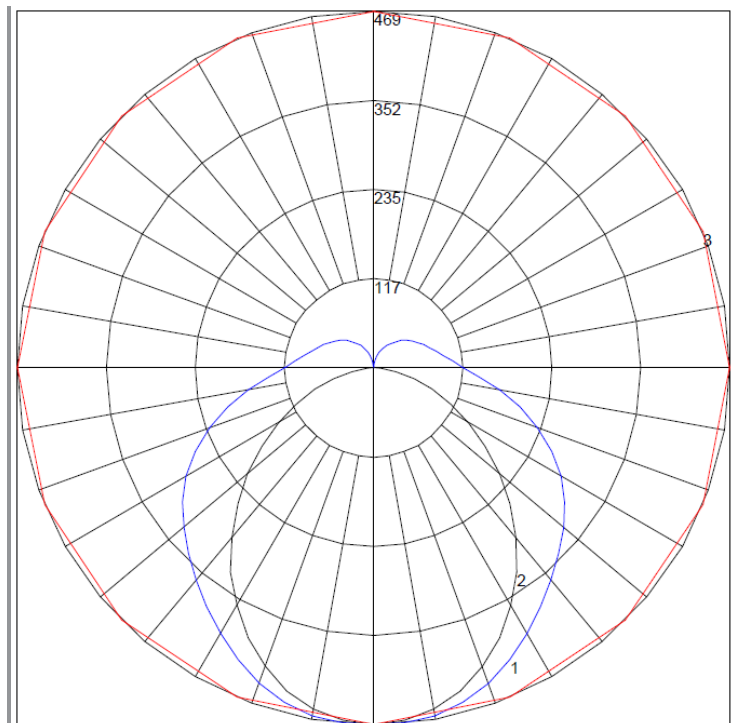

62L LINEAR SPECIFICATION SHEET

OVERVIEW

Architectural luminaires proudly built in America since 1935. The 62L series is a linear luminaire available in lengths from 1'-8' in single fixture or joinable for continuous row runs. Three standard lumen packages available with custom capabilities as well up to 2500 lumens per foot. Standard finish options include powdercoat white or black or satin anodized with custom options available upon request.

CERTIFICATION / WARRANTY

ETL Listed for dry or damp locations

• * MICROWAVE SENSOR HAS DARK SPOT ON LENS

PHOTOMETRIC PERFORMANCE

• [IES File link](#)

• [installation instructions link](#)

| • OAL LENGTH | • FIXTURE WATTAGE | • LUMENS |
|-----------------|-------------------|----------|
| • 24" NORMAL | • 10 | • 1233 |
| • 48" NORMAL | • 20 | • 2466 |
| • 96" NORMAL | • 40 | • 4932 |
| • 24" HIGH | • 14 | • 1733 |
| • 48" HIGH | • 28 | • 3466 |
| • 96" HIGH | • 56 | • 6932 |
| • 24" VERY HIGH | • 19.4 | • 2314 |
| • 48" VERY HIGH | • 38.8 | • 4628 |
| • 96" VERY HIGH | • 77.6 | • 9256 |