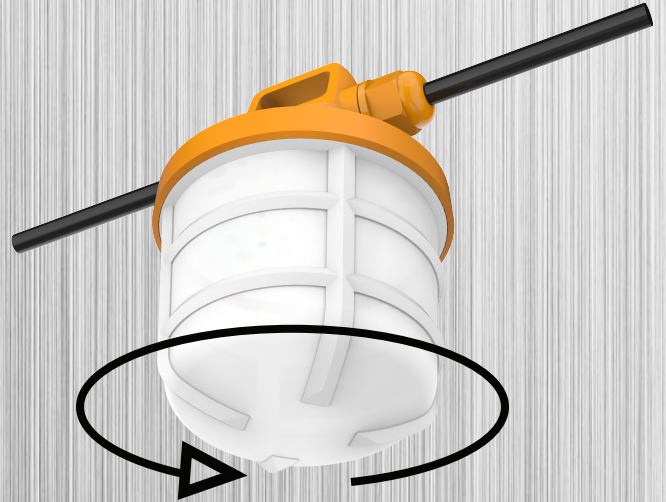

AIREY-THOMPSON™
Manufacturing Quality Luminaires

Temporary Work Light 10 light set

P/N: TLS-100-G10

**360 degree
light output**

- **12,000 Lumens**
- **100 watts total**
- **100' long**

www.airey-thompson.com phone: 626-960-3355 toll free: 800-421-6196 fax: 626-960-3525 TLS-100-G10

linkable
up to 300'
3 sets

IP65 rated
for wet
location

120v 100'plug on
'one end
receptacle on the
other

shatter resistant
polycarbonate
housing

LISTED