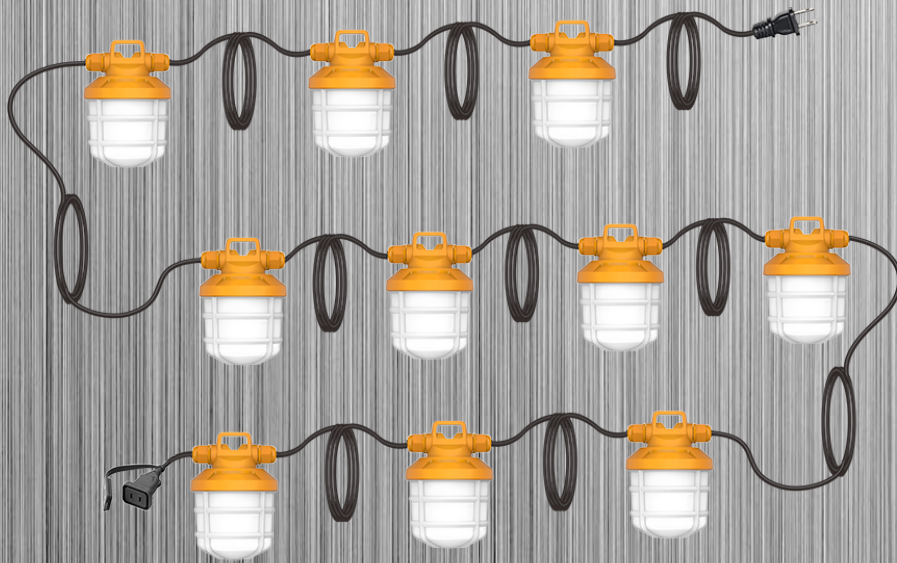

AIREY-THOMPSON™
Manufacturing Quality Luminaires

Temporary Work Light 10 light set

P/N: TLS-100-G10

**360 degree
light output**

- **12,000 Lumens**
- **100 watts total**
- **100' long**

www.airey-thompson.com phone: 626-960-3355 toll free: 800-421-6196 fax: 626-960-3525 TLS-100-G10

linkable
up to 300'
3 sets

IP65 rated
for wet
location

120v 100'plug on
'one end
receptacle on the
other

shatter resistant
polycarbonate
housing

LISTED