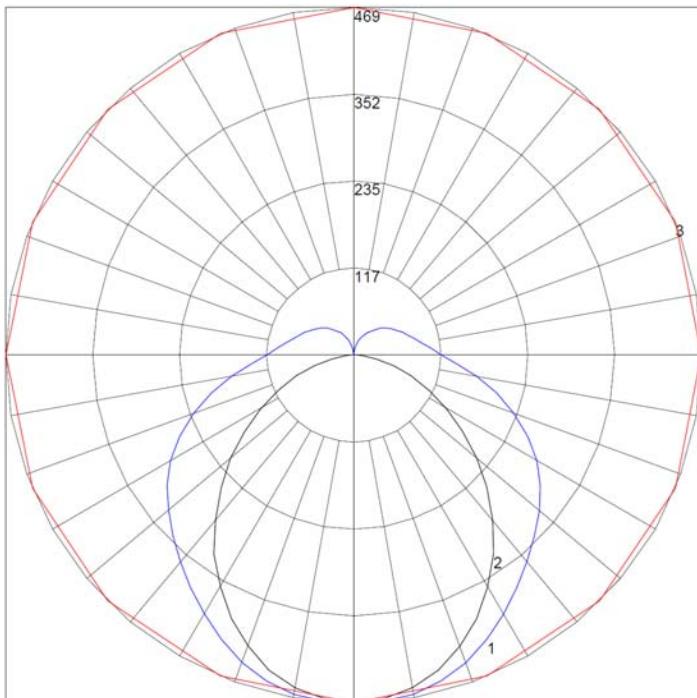

1. **-NXSPL** = Hubbell NX BT PIR occupancy/daylight low mount sensor and in-fixture module
   - **-NXWE** = Hubbell NX wireless enabled with in-fixture module
   - **-NXSPWL** = Hubbell NX Wireless with PIR occupancy/daylight low mount sensor
2. **(Consult factory for other sensor/controls options)**

* SUSPENDED MOUNTING OPTIONS EXPLAINED:

-CH3: What is this? This is a **feed cable set for use with phase dimming or non-dimming applications**

What's included: 2ea. low profile white canopies, 2ea. 48" x 1/16" aircraft cables, 1ea. 3 wire power feed and adjustable cable grippers.

-CH5: What is this? This is a **feed cable set for use with 0-10V dimming applications**

What's included: 2ea. low profile white canopies, 2ea. 48" x 1/16" aircraft cables, 1ea. 5 wire power feed and adjustable cable grippers.

-CH6: What is this? Same as -CH5, but has an additional wire for the unswitched circuit necessary for a battery backup.

-SH: What is this? This option allows for direct mounting to strut in open ceiling environments

What's included: 2 unistrut hanger brackets and spring nuts to mount anywhere along the fixture housings hanger groove.

(Polar graph for 62LH30K24)

Consult website or factory for .ies and photometrics

NORMAL LEVEL FIXTURES**		
OAL LENGTH	FIXTURE WATTAGE	LUMENS
24"	10	1233
48"	20	2466
96"	40	4932

HIGH LEVEL FIXTURES**		
LENGTH	FIXTURE WATTAGE	LUMENS
24"	14	1733
48"	28	3466
96"	56	6932

VERY HIGH LEVEL FIXTURES**		
LENGTH	FIXTURE WATTAGE	LUMENS
24"	19.4	2314
48"	38.8	4628
96"	77.6	9256

**Values approximate, based on 3000K LEDs

** LED is a continuously improving technology, specifications subject to change without notice.