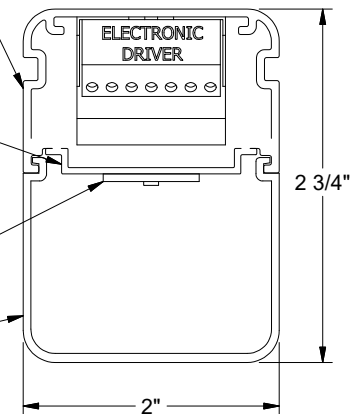

62L SERIES LED ARCHITECTURAL GRADE

CABLE SUSPENDED / SURFACE MOUNT
SMALL CROSS SECTION LUMINAIRES / MADE IN USA

FEATURES

Architectural linear luminaire for continuous row or individual mounting

Color consistency < 3 Step MacAdams

L70 > 72,000 hours

80+ CRI Standard, 90+ CRI optional

Multiple lumen output options to choose from

DLC Listed ETL Listed dry & damp locations

Proudly Made in USA

Extruded aluminum housing
anodized or powdercoat finish

Aluminum heat sink
for extended LED life

Efficient high performance
LED board

High diffusion
frosted acrylic lens

SPECIFICATIONS

LED ARRAY

High density LED arrays are used to maximize visual appeal. Only premium quality Samsung LED chips are used and are available in 2700K, 3000K, 3500K and 4000K with a tested CRI of 85, 90+ is available. Arrays are mounted to an aluminum cover for superior thermal management to extend LED life. Color consistency < 3SDCM

ELECTRICAL

Integral 120/277V, 10% 0-10V dimmable drivers are standard. 1% 0-10V dimming driver optional.

CONSTRUCTION

Extruded aluminum housing and LED mounting with three standard finish options: Satin anodized, Powdercoat White and Black. Lens is extruded frosted, high impact acrylic. Aluminum end caps with no visible fasteners.

PERFORMANCE

124 Lumens per watt for 3000K. Three standard light output options: Normal 5 watts and 616 lumens per foot, High 7 watts and 866 lumens per foot, Very high 10 watts and 1160 lumens per foot. Custom lumen programming available.

WARRANTY

Luminaire warranted for 5 years from the date of manufacturing.