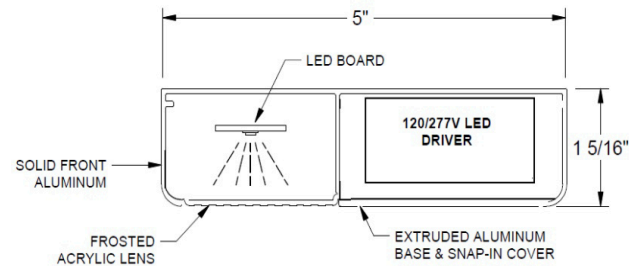

03

LED Array

High quality Samsung chips, delivering 123 lumens per watt on the system level, mounted on an aluminum heatsink for thermal management.

04

Mounting options

Surface direct.

BUILD A PART NUMBER

• SERIES	• LIGHT OUTPUT	• CCT	• LENGTH IN INCHES	• HOUSING COLOR	• OPTIONS
• 13RL					
• 13RL	<ul style="list-style-type: none"> • N NORMAL • H HIGH • V VERY HIGH 	<ul style="list-style-type: none"> • 27K • 30K • 35K • 40K • 50K 	<ul style="list-style-type: none"> • 12 • 18 • 24 • 36 • 48 • 60 • 72 • 84 • 96 	<ul style="list-style-type: none"> • 0 SATIN • 3 WHITE • 5 BLACK • CUSTOM 	<ul style="list-style-type: none"> • F FACTORY WIRED FUSE • SWD DECORA ROCKER SWITCH (120/277V) • AM ANTI MICROBIAL FINISH • D10 10% 0-10V DIMMING • D11 1% 0-10V DIMMING • OCC INTEGRAL OCCUPANCY SENSOR (120/277V) • VS VACANCY SENSOR (120V ONLY) • DD DRIVER DISCONNECT • DW DIM TO WARM

CERTIFICATION / WARRANTY

ETL Listed for dry or damp locations

PHOTOMETRIC PERFORMANCE

• [IES File link](#)

• [installation instructions link](#)

• LENGTH • WATTAGE • LUMENS

• 24" NORMAL	• 8.8	• 1090
• 36" NORMAL	• 13.2	• 1635
• 48" NORMAL	• 17.6	• 2180
• 24" HIGH	• 12.6	• 1562
• 36" HIGH	• 18.9	• 2343
• 48" HIGH	• 25.2	• 3124
• 24" VERY HIGH	• 17.6	• 2180
• 36" VERY HIGH	• 26.4	• 3270
• 48" VERY HIGH	• 35.2	• 4360