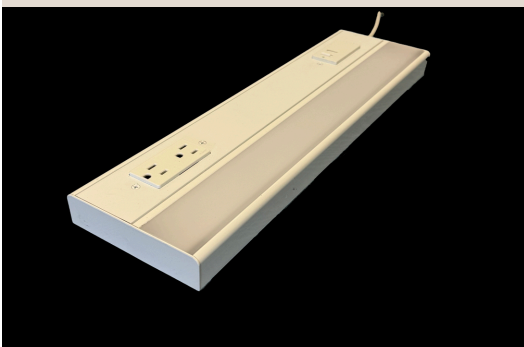

13RL UNDER CABINET SPECIFICATION SHEET

OVERVIEW

Architectural luminaires proudly built in America since 1935. The 13RL series is a spec grade multi-receptacle under cabinet/task light luminaire available in lengths from 1'-8' in single fixture or join able for continuous row runs. Three standard lumen packages available with custom capabilities as well up to 1200 lumens per foot. Standard finish options include powder coat white or black or satin anodized with custom options available upon request.

KEY FEATURES

- **BABA Compliant**
Hand crafted in California
- **L70>72,000 hours**
High quality electrical components
- **90+ CRI Standard**
High definition color rendering
- **<3SDMC consistency**
Uniform color consistency
- **123 Lumens per watt**
Efficient performance delivered

DETAILS

01 Housing

Extruded aluminum body powder coated or anodized finish. Extruded high diffusion acrylic lens. Aluminum end caps with no visible fasteners.

02 Electrical

Integral 120/277V, 50/60HZ driver standard. 10% and 1% 0-10v dimming options. Vacancy or occupancy sensors are optionally available. 15AMP decora duplex every 12". Two circuits standard.