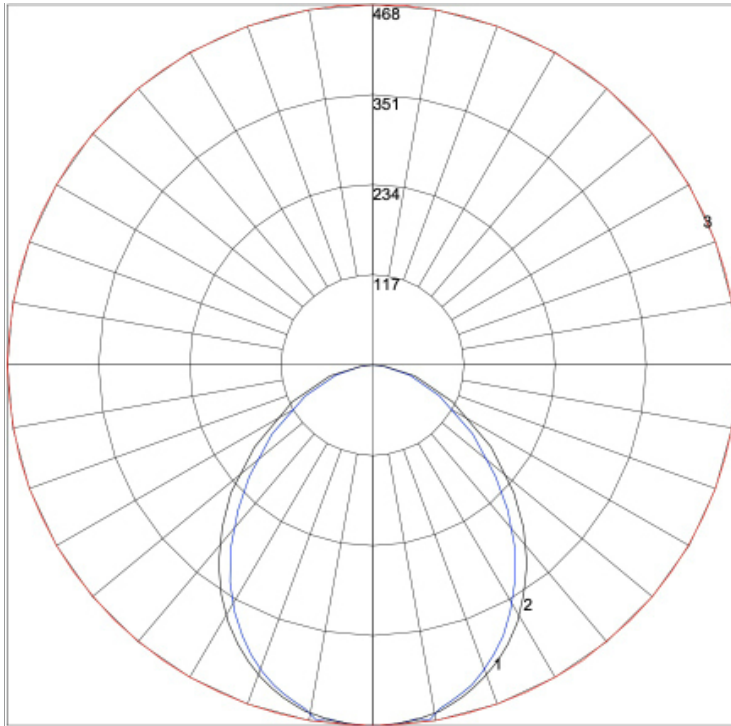

CERTIFICATION / WARRANTY

ETL Listed for dry or damp locations

PHOTOMETRIC PERFORMANCE

• [IES File link](#)

• [installation instructions link](#)

• LENGTH • WATTAGE • LUMENS

• 24" NORMAL	• 8.8	• 1090
• 36" NORMAL	• 13.2	• 1635
• 48" NORMAL	• 17.6	• 2180
• 24" HIGH	• 12.6	• 1562
• 36" HIGH	• 18.9	• 2343
• 48" HIGH	• 25.2	• 3124
• 24" VERY HIGH	• 17.6	• 2180
• 36" VERY HIGH	• 26.4	• 3270
• 48" VERY HIGH	• 35.2	• 4360