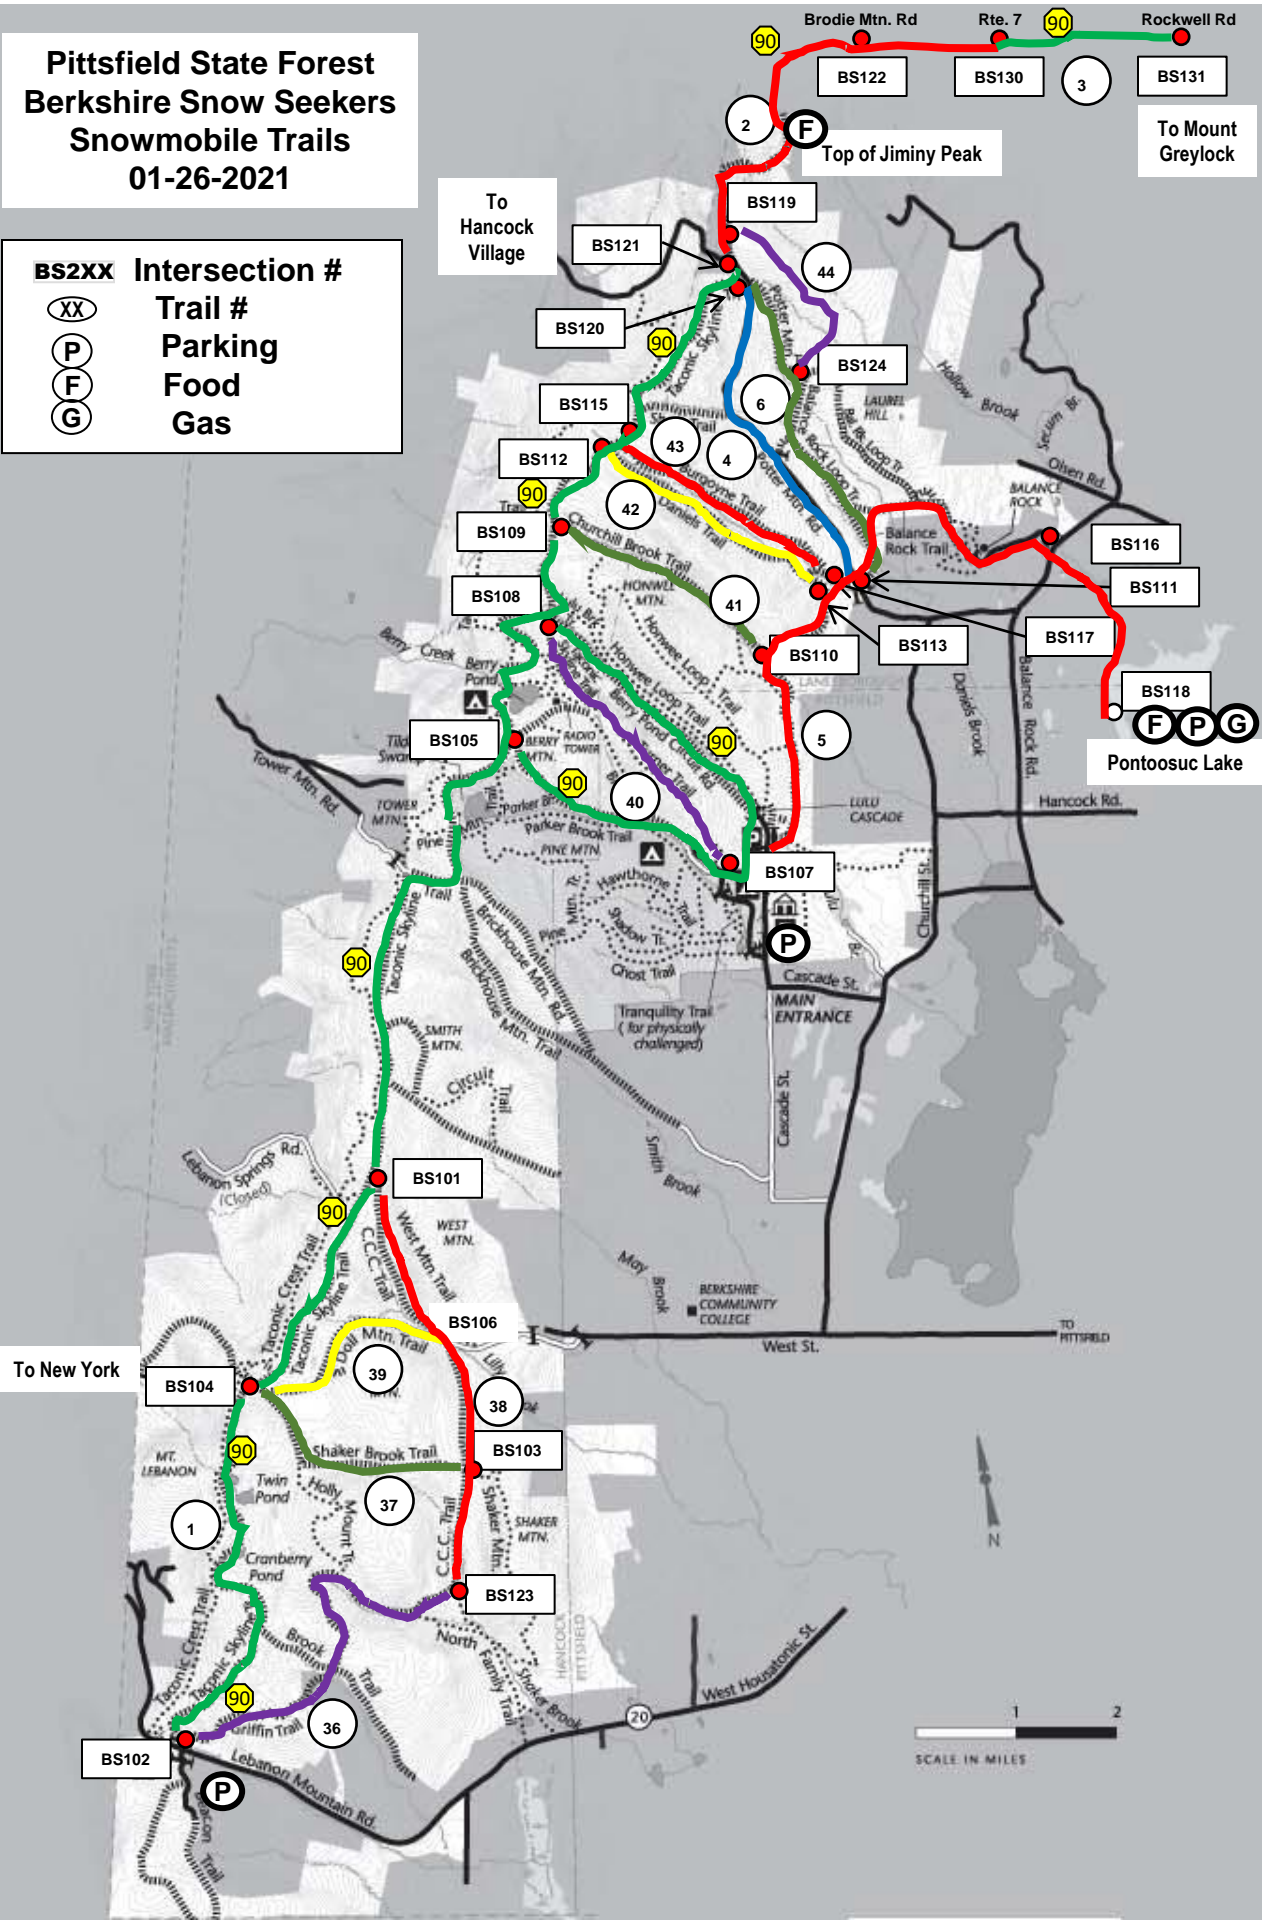

**October Mountain
State Forest Trail System
01-24-2021**

BS3XX Intersection #

OXX Trail #

P Parking

F Food

G Gas

End **95**
Toward Windsor

To Otis

To Otis

Windsor Snowmobile Trails

Berkshire Snow Seekers Snowmobile Club, Inc.

Oct. 2012

**To Cheshire
Reservoir**

To Savoy SV26

SSTS 85 - 7,8,9,10
SSTS 8 - 12,11

Legend

- Parking
- Gas
- Food
- Trail Pass

**Pittsfield State Forest
Berkshire Snow Seekers
Snowmobile Trails
01-26-2021**

BS2XX Intersection #
Trail #
Parking
Food
Gas

To New York

To Hancock Village

Top of Jiminy Peak

To Mount Greylock

Pontoosuc Lake

SCALE IN MILES