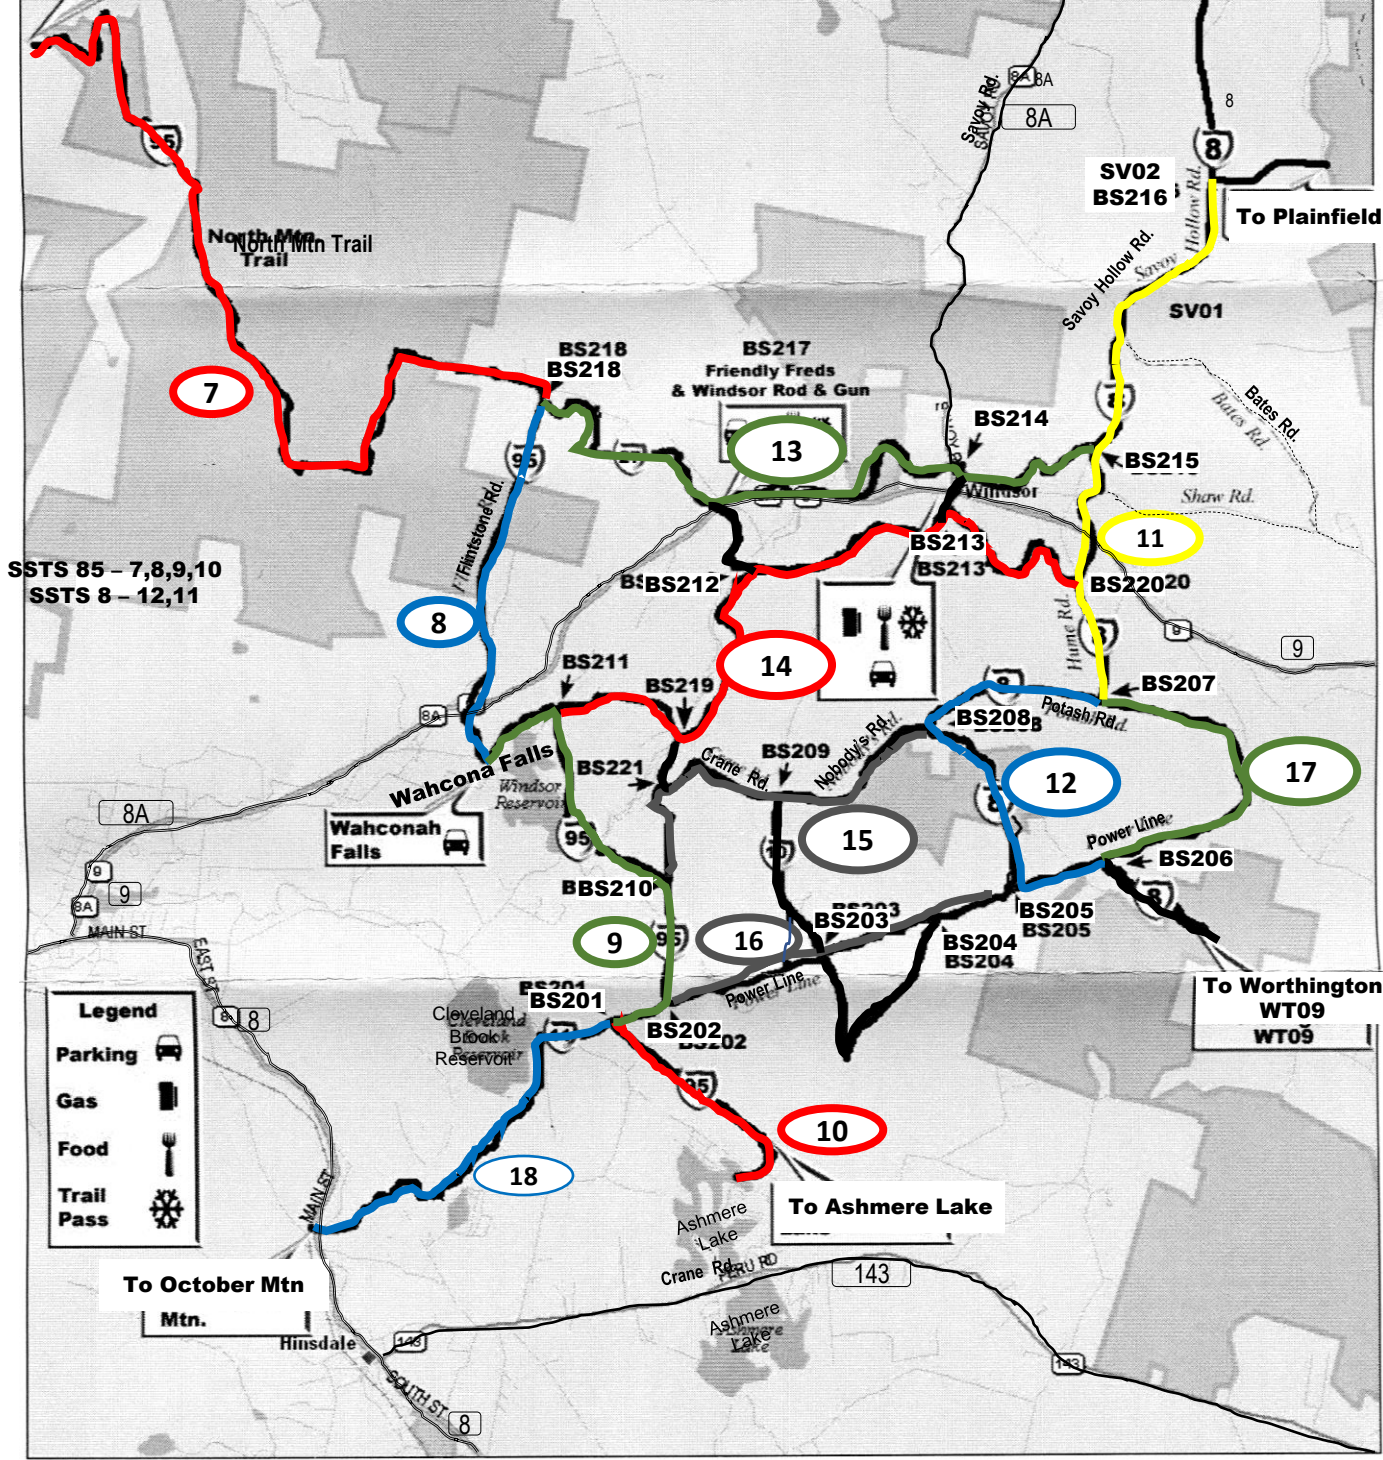

**October Mountain
State Forest Trail System
01-24-2021**

BS3XX Intersection #

OXX Trail #

P Parking

F Food

G Gas

End **95**
Toward Windsor

To Otis

To Otis

Windsor Snowmobile Trails

Berkshire Snow Seekers Snowmobile Club, Inc.

Oct. 2012

**To Cheshire
Reservoir**

To Savoy SV26

SSTS 85 - 7,8,9,10
SSTS 8 - 12,11

Legend

- Parking
- Gas
- Food
- Trail Pass

**Pittsfield State Forest
Berkshire Snow Seekers
Snowmobile Trails
01-26-2021**

BS2XX Intersection #
Trail #
Parking
Food
Gas

To New York

To Hancock Village

Top of Jiminy Peak

To Mount Greylock

Pontoosuc Lake

SCALE IN MILES