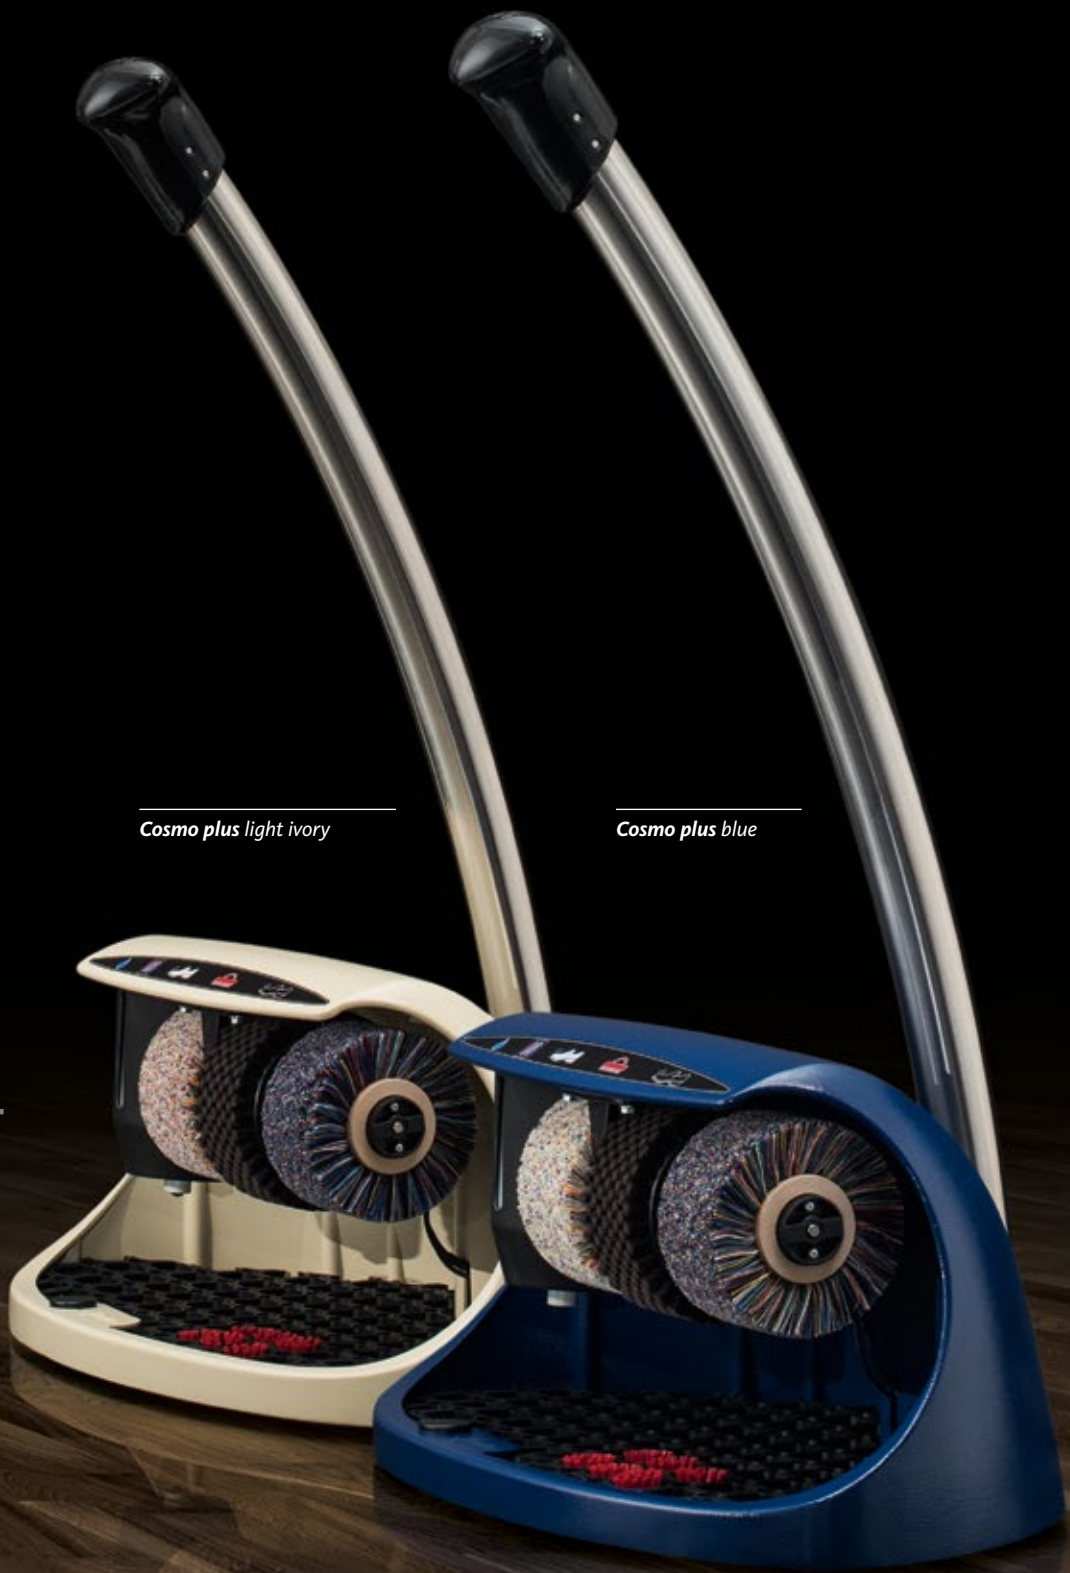

Cosmo plus light ivory

Cosmo plus blue