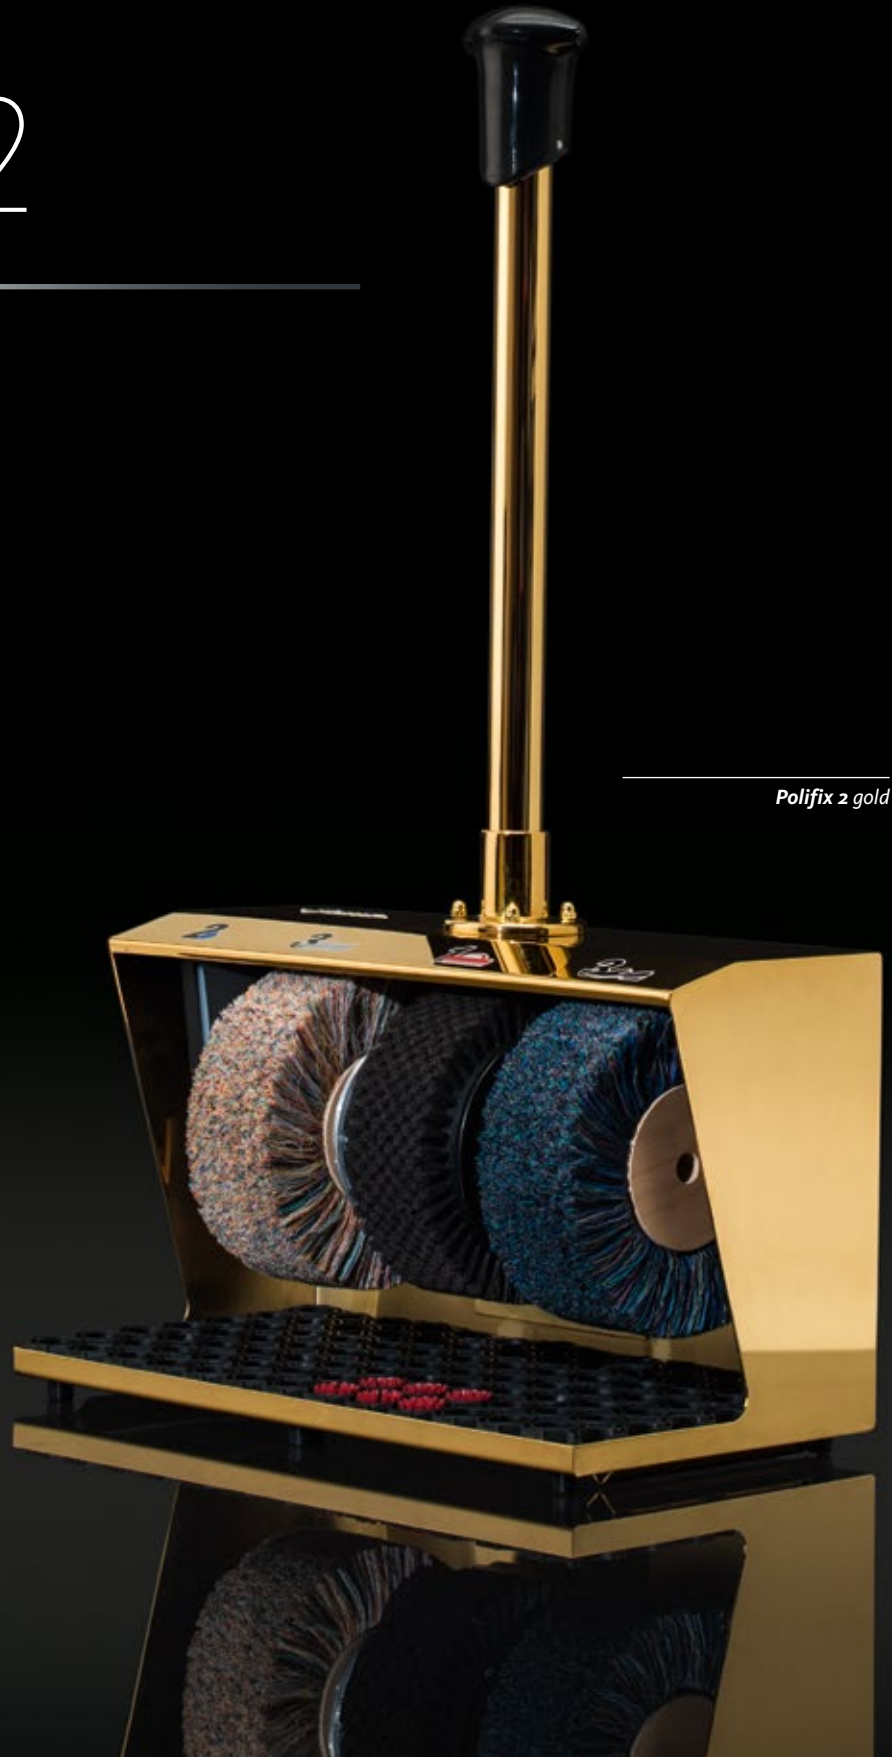

Polifix 2

A dazzling professional

When it comes to performance, this weighty ground-mounted machine plays in the top league. Just like the steel housing, the three rotating brushes with an impressive diameter are extremely robust in design and well-suited for continuous use in shopping centres or highly frequented hotels. Unsurpassed top form is also reflected in the options of finishing for the housing: in high-gloss chrome makes, this powerhouse becomes invisible as it mirrors its surroundings, while in 24-carat gold it reflects pure luxury. Rely on a true star.

Brilliant performance in two series:

- with bar and plastic knob incl. push button
- with foot sensor and bow handle in brushed stainless steel for added style

Polifix 2 gold

3 year
warranty