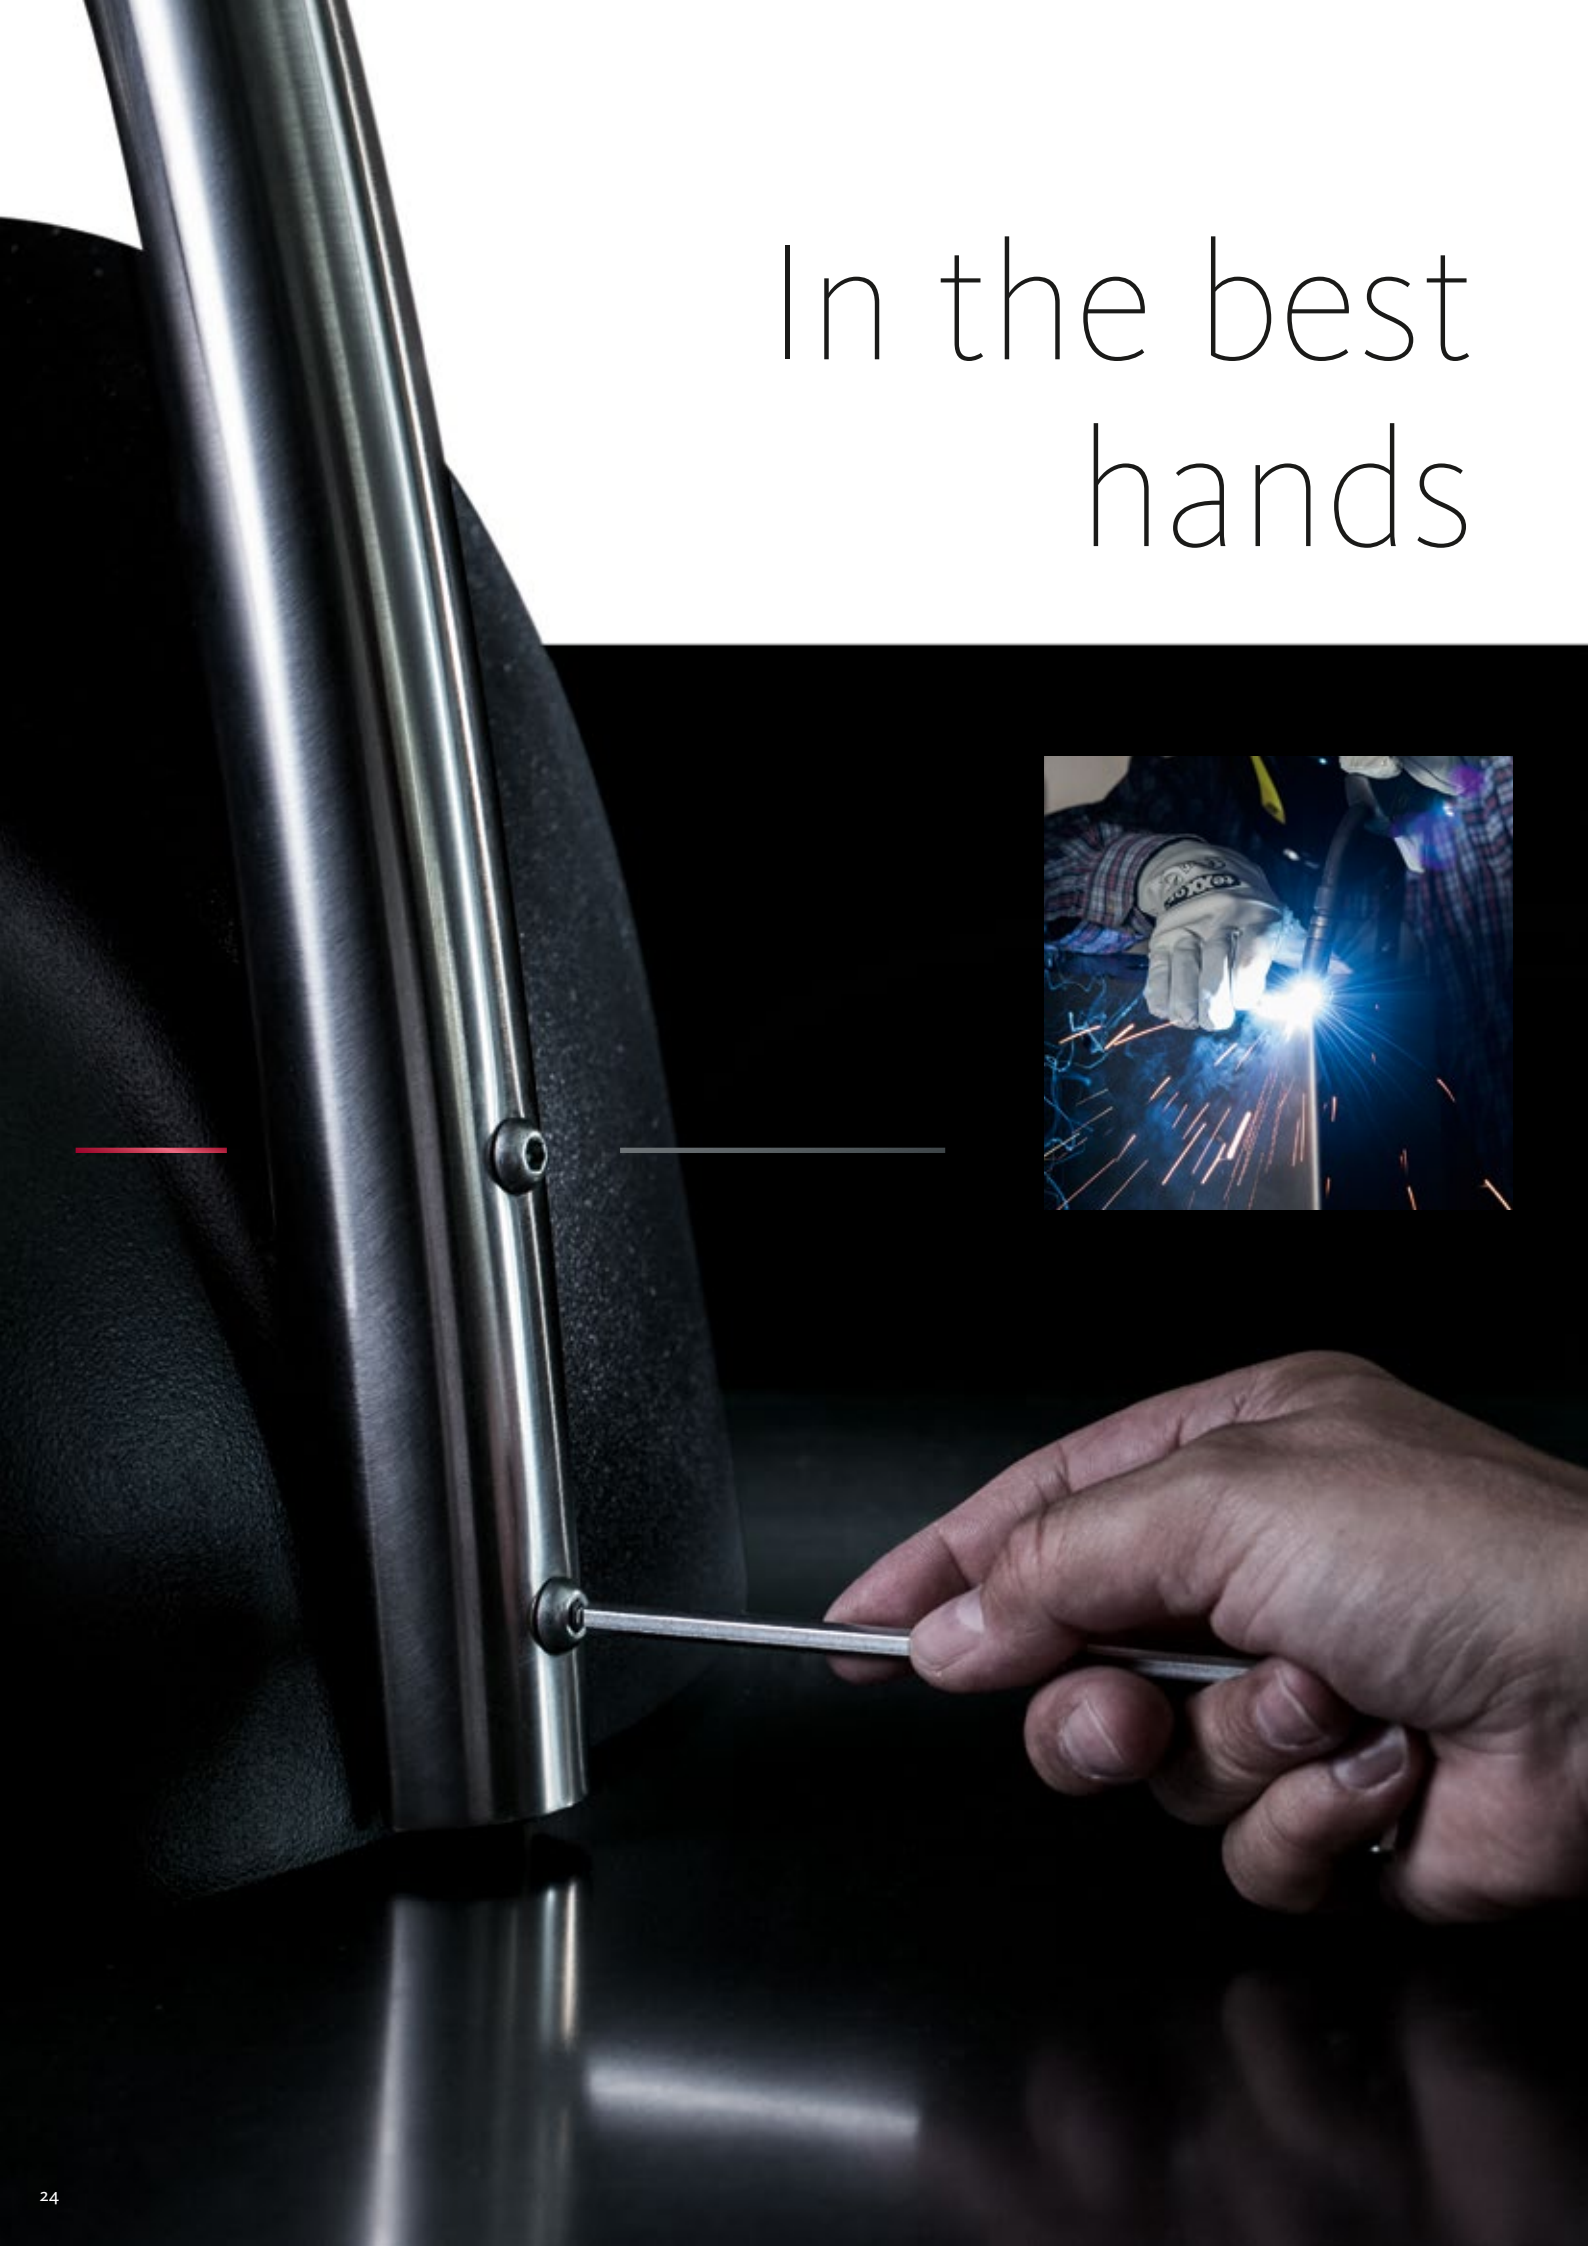

In the best
hands