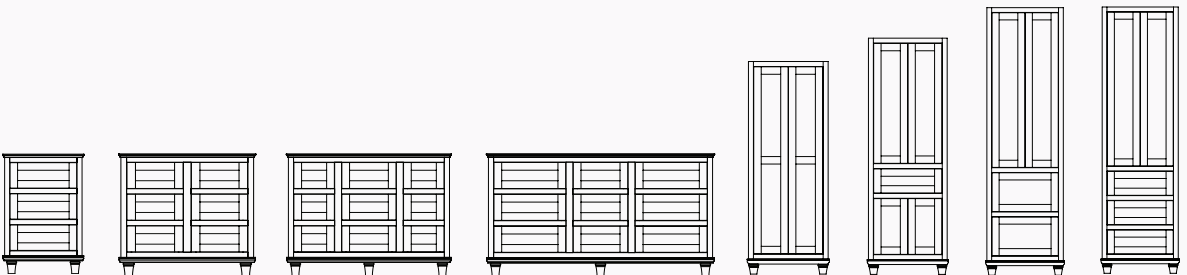

Standard features include:

- Bureau drawer designed vanities
- Profiled bottom molding and turned feet
- Profiled top molding
- Select inset door styles

Venice (inset) cherry Peppercorn

discover more at medallioncabinetry.com