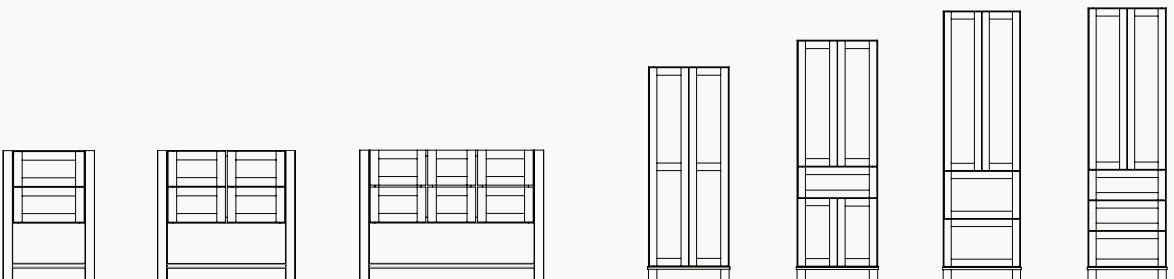

Standard features include:

- Choice of turned, tapered or straight leg styles
- Choice of plain, slatted or no shelf
- Select inset and full-overlay door styles

Dana Pointe (inset) maple
Seagrass Sheer

discover more at medallioncabinetry.com