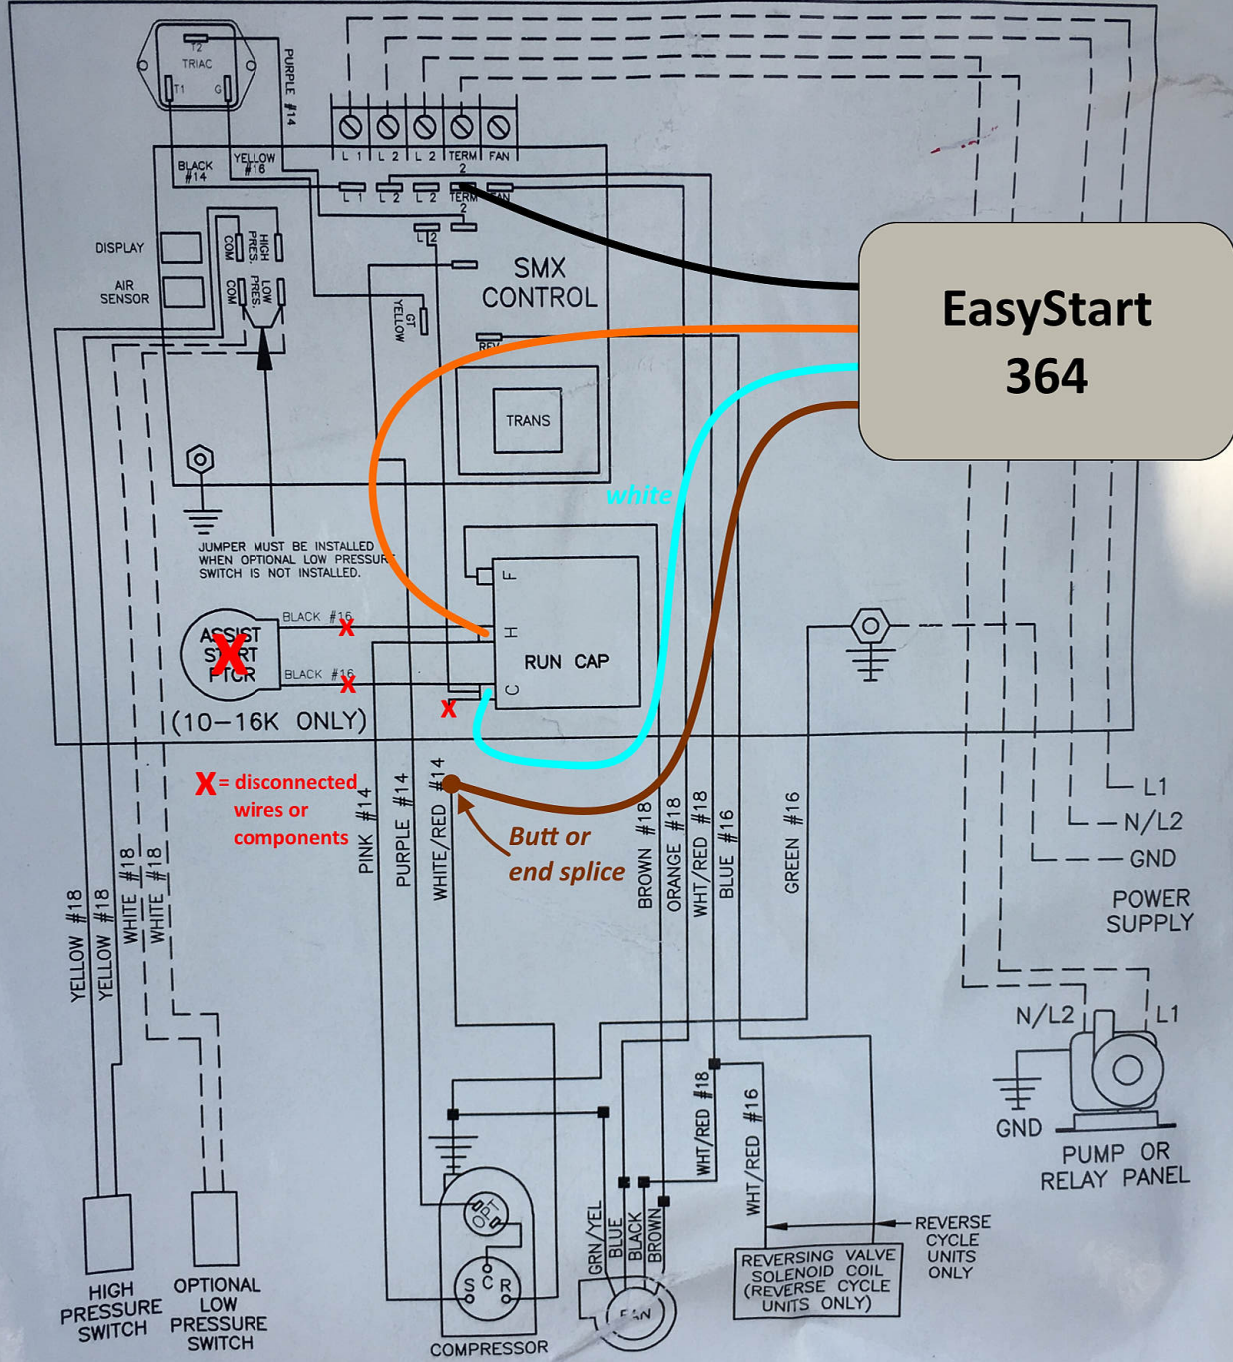

REV	DATE	REVISION DESCRIPTION	DWG	APR
A	6/6/07	REVISED TITLE FROM STQ TO STX,CAD333-07	DRR	DTW

ELECTRICAL BOX

Dometic Corporation **Cruisair**
STX6-16(C/CK) STOWAWAY TURBO
W/SMX CONT. HIGH VEL, 115-230VAC/50-60HZ/1Ø

DATE: 4/19/07	DWG BY: DRR	PART NUMBER:	DWG	REV
SCALE: NTS	APR BY: DTW	0880072	C0010015	A