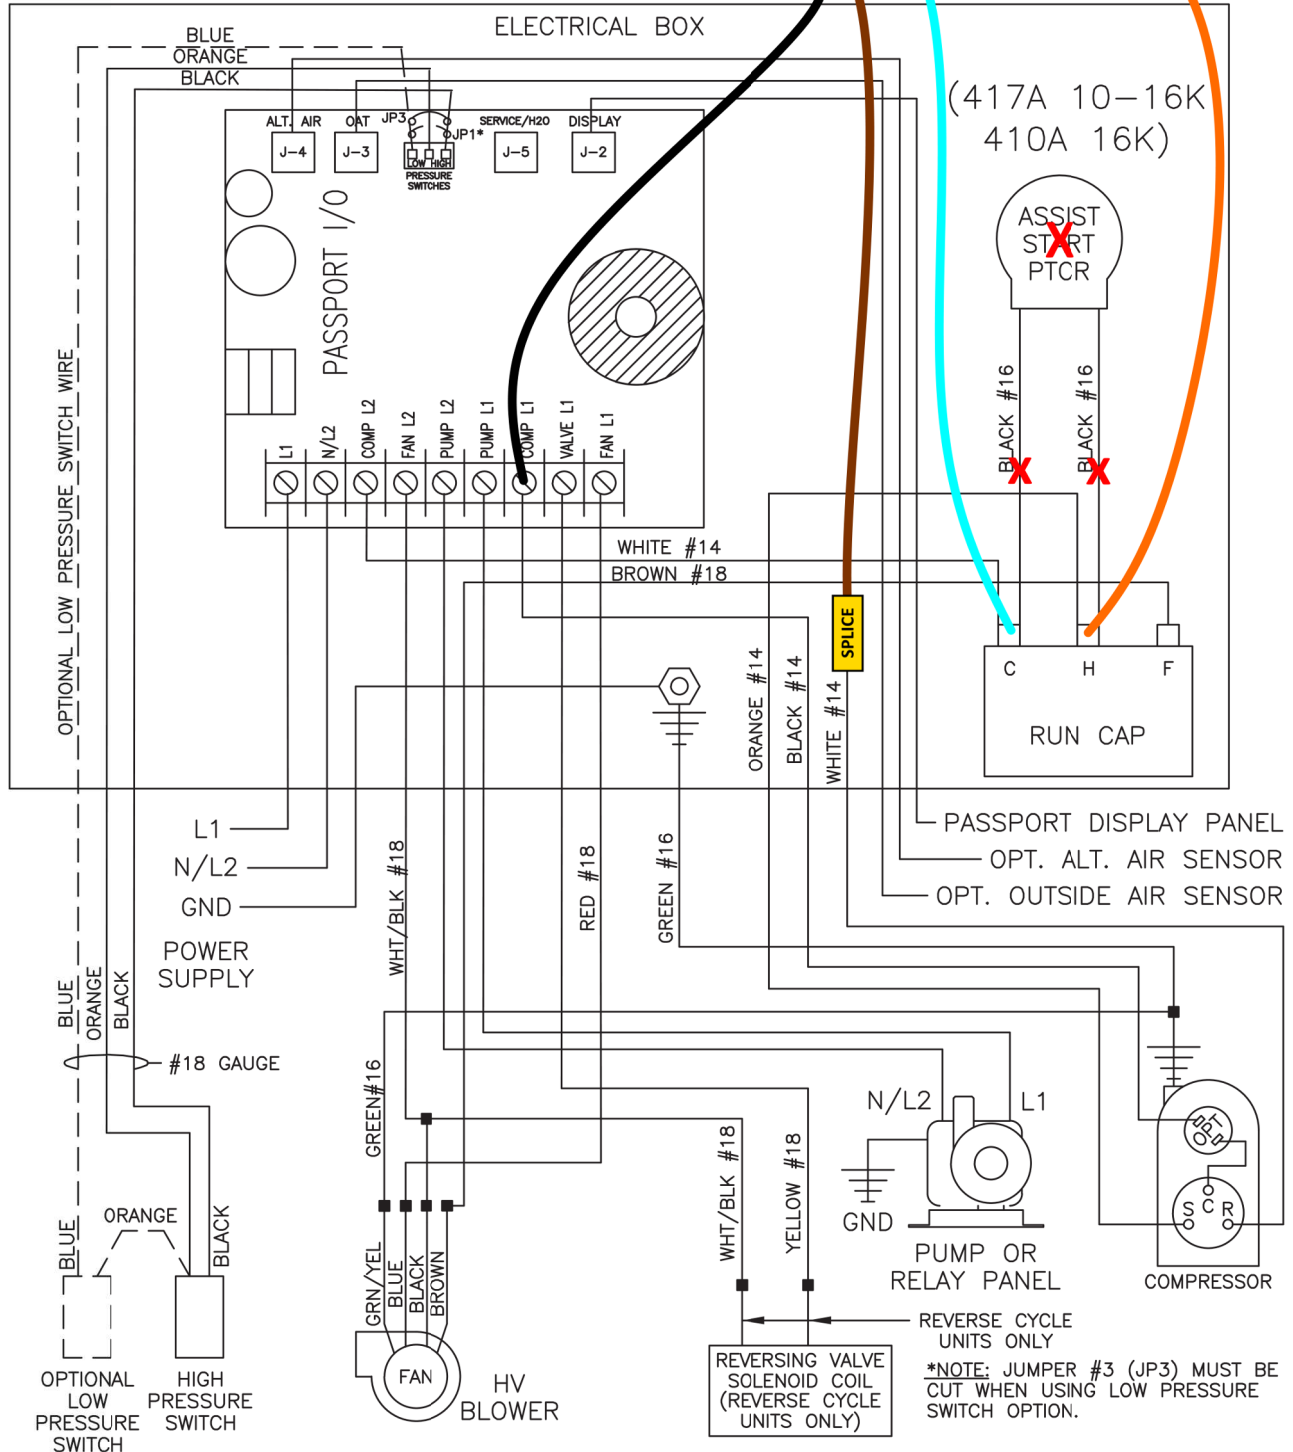

EasyStart 364

SEE DWG M4060009 FOR TERMINAL BLOCK LABEL P/N332896

Dometic Corporation			Marine Air	
VTD6-16K(-Z/C/CZ) VECTOR TURBO DIGITAL W/PASSPORT I/O, 115-230VAC/50-60HZ/1 PHASE				
DATE: 4/19/07	DWG BY: DRR	PART NUMBER: 0880070	DWG	REV E
SCALE: NTS	APR BY: DTW			