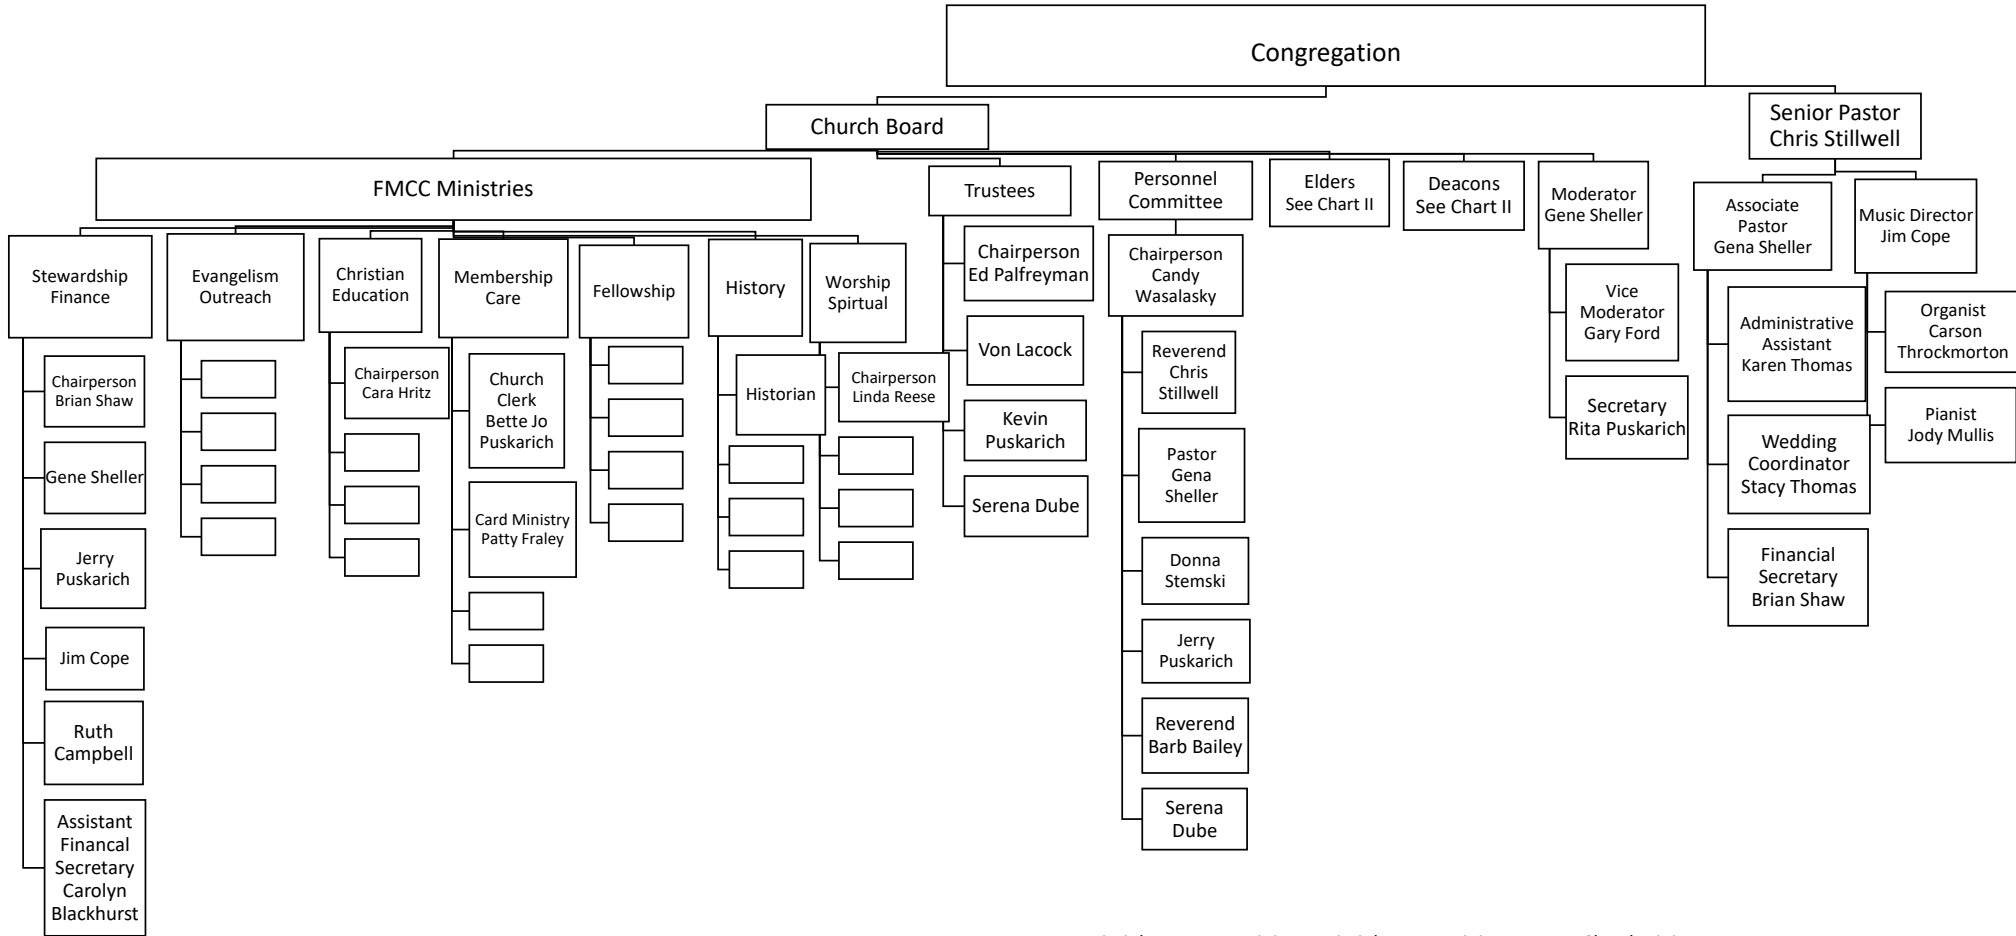

**ORGANIZATIONAL CHART
FAIRHILL MANOR CHRISTIAN CHURCH
YEAR 2024 - UPDATED 02/22/24**

Disciples Women Ministry, Disciples Men Ministry, Prayer Shawl Ministry, Youth Ministry, and Croppers not listed on Organization Chart

**FAIRHILL MANOR CHRISTIAN CHURCH
 ORGANIZATION CHART #2
 YEAR 2024 - UPDATED 02/22/24**