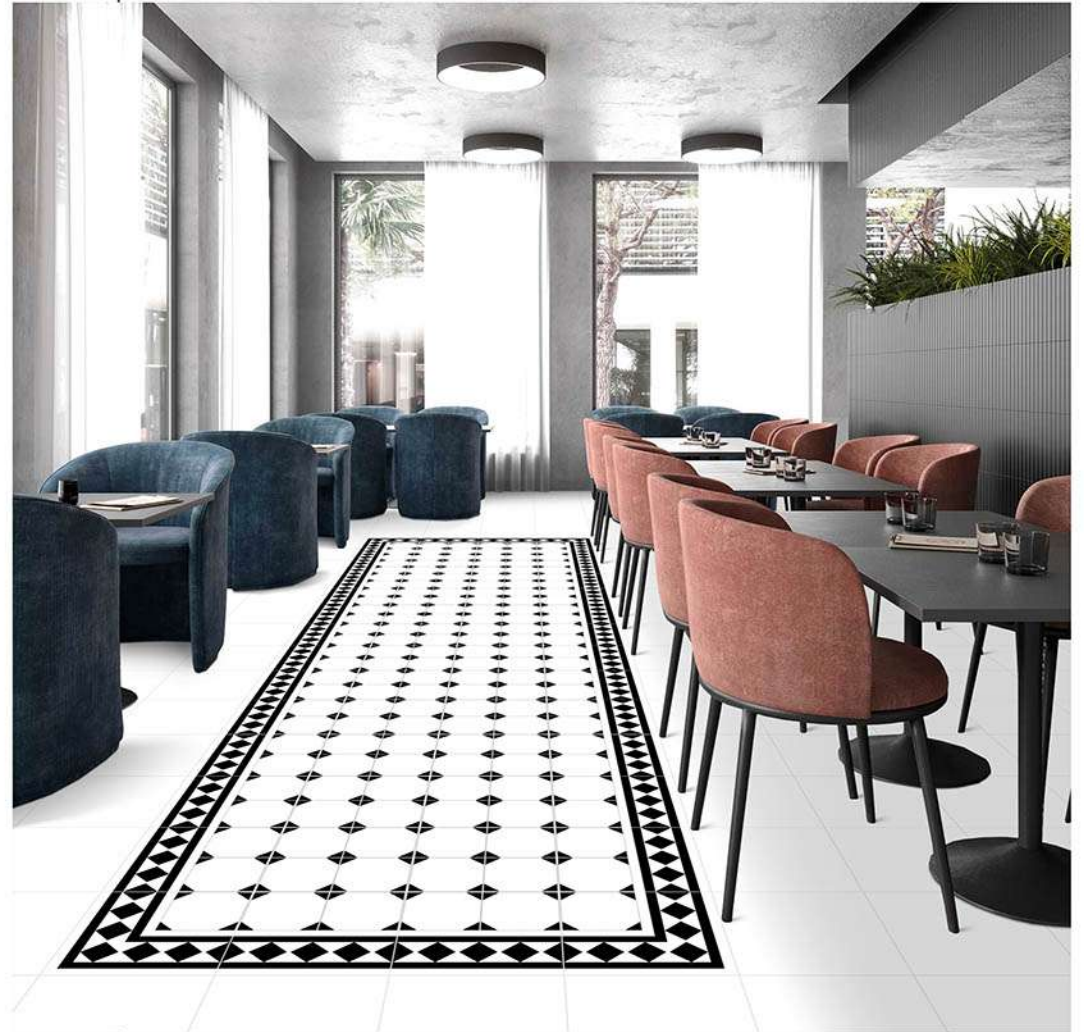

300x300mm / Matt Finish