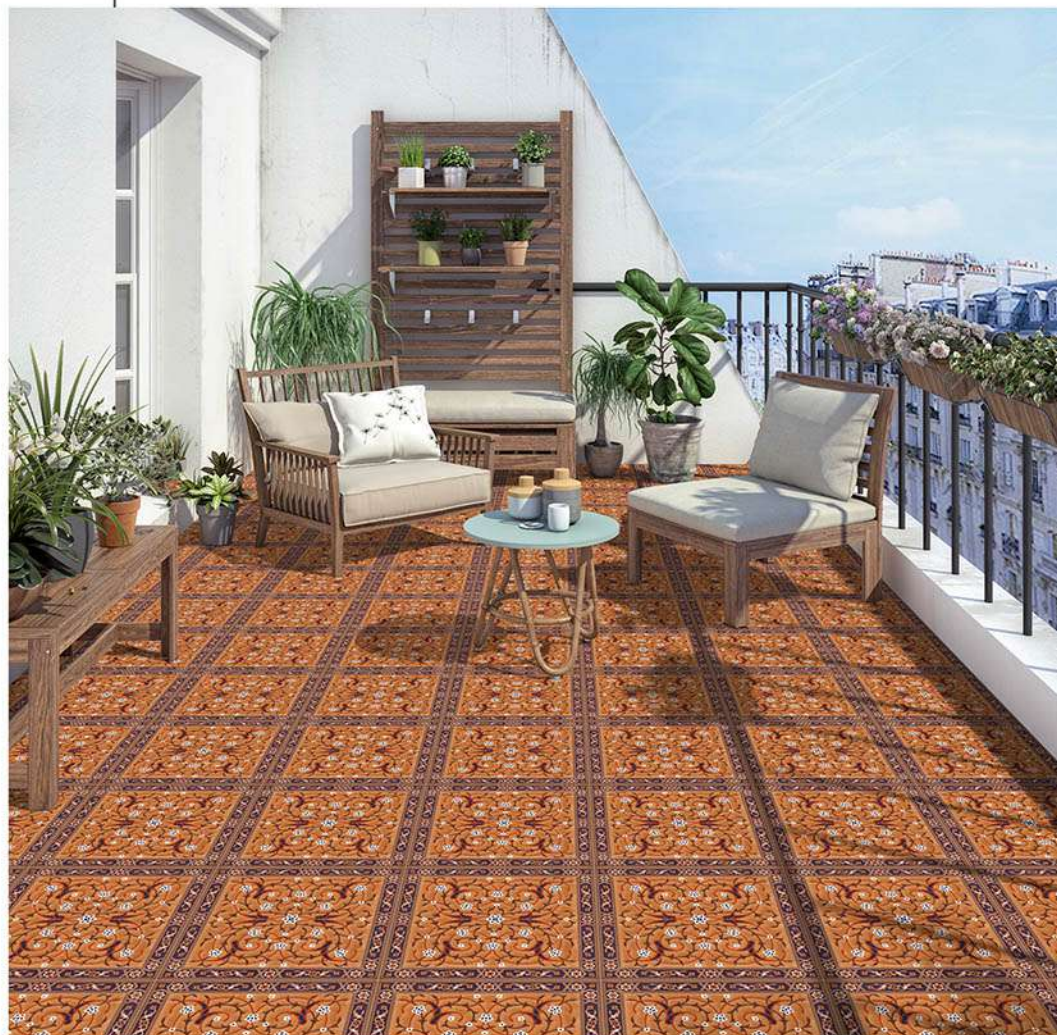

300x300mm / Matt Finish