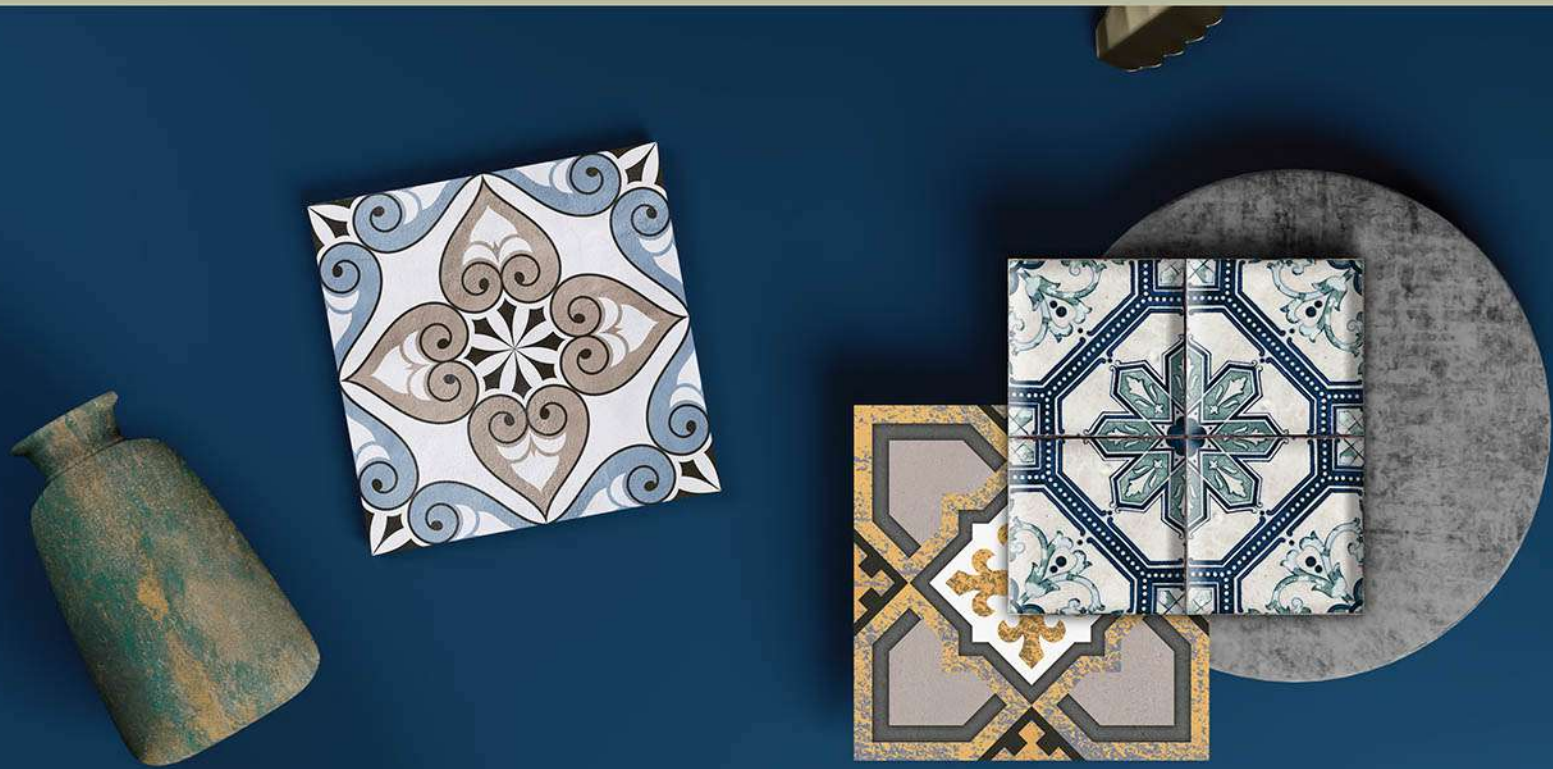

300x300mm
interior choice

MADE IN INDIA.
MADE TO REVEAL THE ART.

In our tile series, we have a diverse choice of collections. Our strength comes from our expert artisans and artistic designers' efforts to bring fantasy to life. We've included a variety of textured surfaces in our assortment, whether matt or matt glue, to provide the consumer a stronger sensation of touch. We will bring never-before-seen artistic tiles that will be a combination of matt and glue surface tiles to provide a neutral approach to a unique invention.