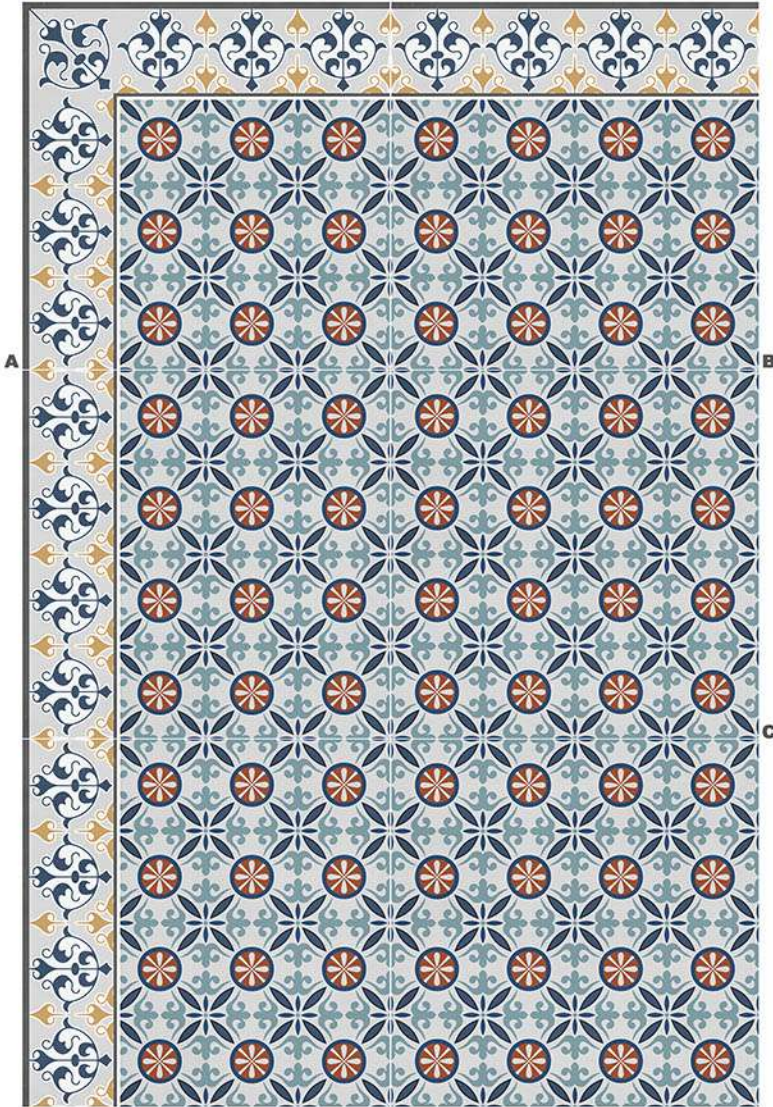

61018

Decor