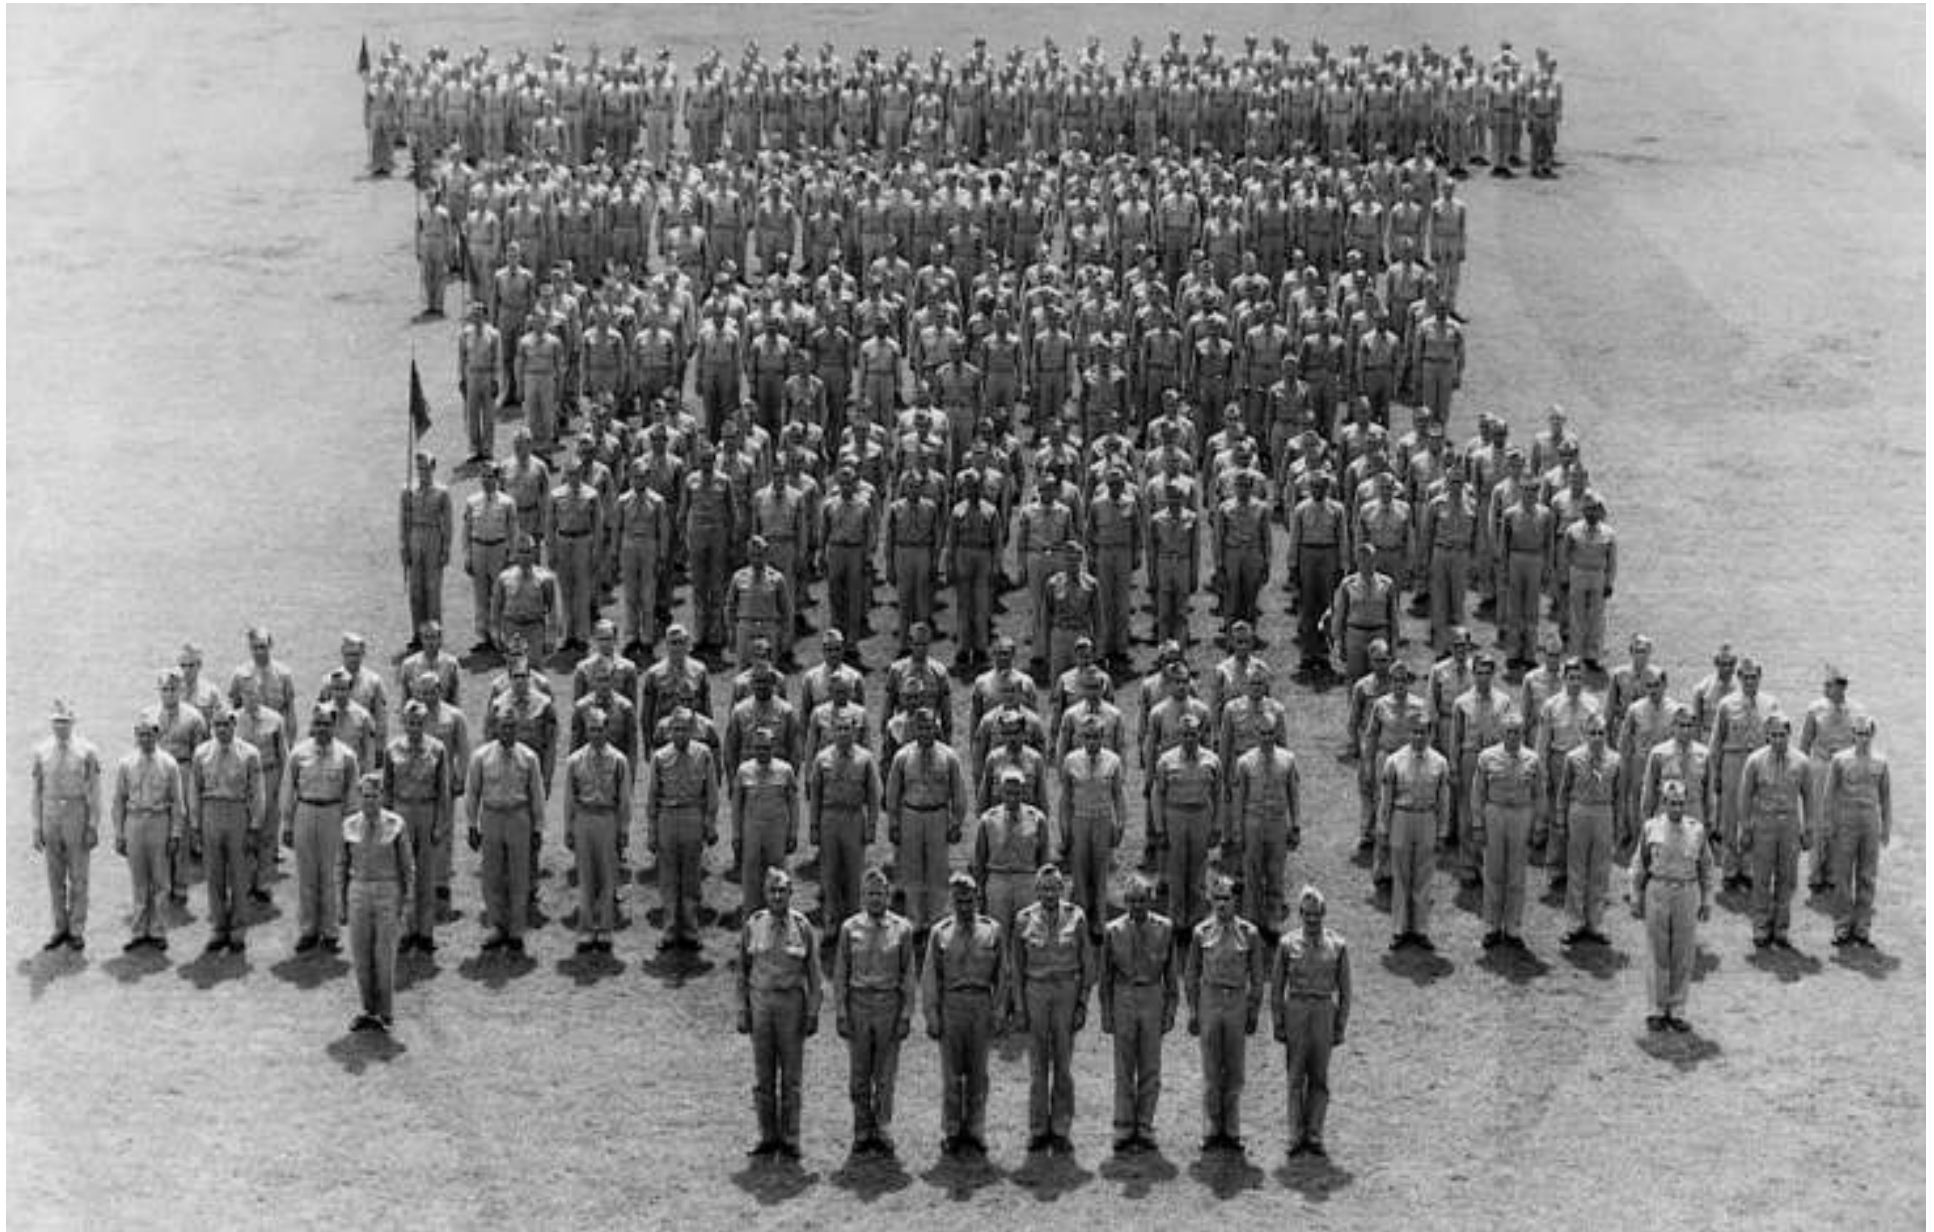

Unit Photograph No. 42: 1941- 2nd Battalion 158th Field Artillery Regiment at Camp Barkeley, Texas prior to its reorganization as the 207th Field Artillery Battalion.