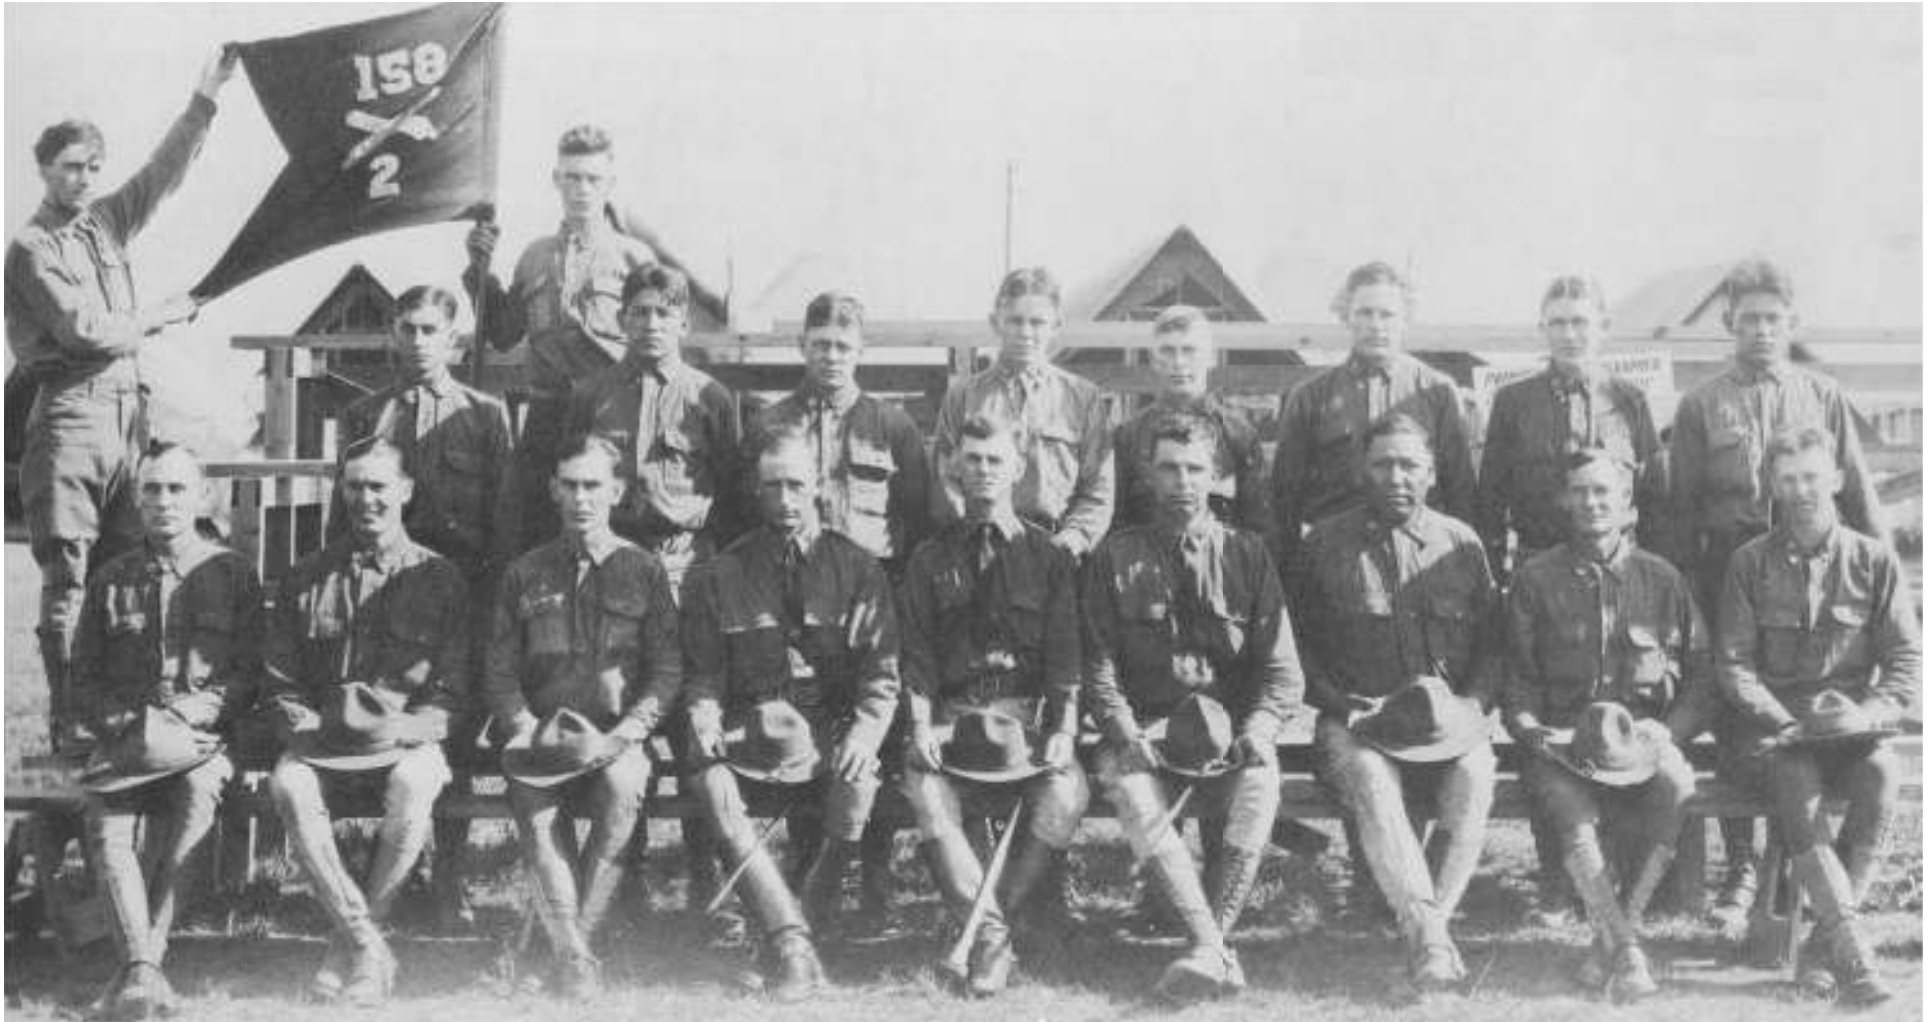

Unit Photograph No. 9: 1928- 2nd Battalion Headquarters 158th Field Artillery Regiment- Summer Camp at Fort Sill, Oklahoma.
Front Row (L-R): Mike Stumbough, Otis Flint, Merrell Andrews, William Cooley, Clarence R. Steele, Dwight U. Cochrane, Bill Tallbird, John Crotzer, and Grady Miller. Back Row (L-R): Ernest Shaferberg, Gerald Bishop, Leonard Brown, Ed Starr, Harold Hardesty, Ace Gutowsky, Bob Bane, John B. Bentley, Bill Newer, and George Starr.