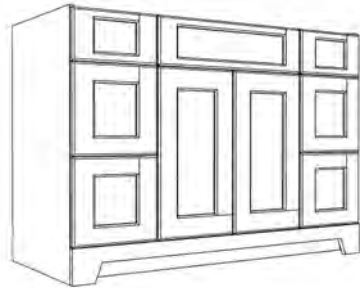

SKU	W	D	H	WT LBS	CU FT
VSD48	48"	21"	34"	165	20

DESCRIPTION

Includes Decorative Toe Kick & 1 x 3/4" Wood Filler
2 Doors 12" Wide, 6 Drawers 12" Wide, 1 Fake Drawer Front