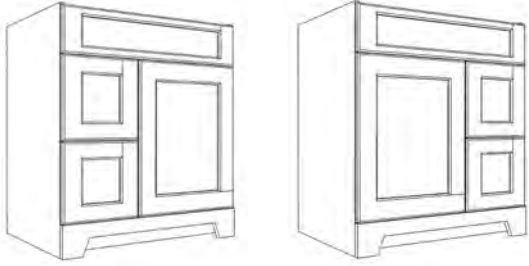

SANDSTONE

VANITY 30" L/R - SINGLE SINK

ONE DOOR TWO DRAWERS

SKU	W	D	H	WT LBS	CU FT
VSD30L	30"	21"	34"	90	12.6
VSD30R	30"	21"	34"	90	12.6

DESCRIPTION

Includes Decorative Toe Kick & 1 x 3/4" Wood Filler
1 Door 18" Wide, 2 Drawers 12" Wide, 1 Fake Drawer Front