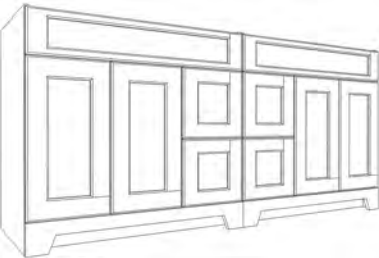

COMBINATION 72" DOUBLE VANITY

SKU	W	D	H	WT LBS	CU FT
VSD36L	36"	21"	34"	98	15
VSD36R	36"	21"	34"	98	15

DESCRIPTION

Includes Decorative Toe Kick & 1 x 3/4" Wood Filler
2 Doors 12" Wide, 2 Drawers 12" Wide, 1 Fake Drawer Front