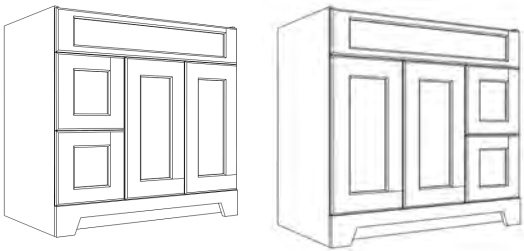

SANDSTONE

VANITY 30" L/R - SINGLE SINK

ONE DOOR TWO DRAWERS

SKU	W	D	H	WT LBS	CU FT
VSD30L	30"	21"	34"	90	12.6
VSD30R	30"	21"	34"	90	12.6

DESCRIPTION

Includes Decorative Toe Kick & 1 x 3/4" Wood Filler
1 Door 18" Wide, 2 Drawers 12" Wide, 1 Fake Drawer Front

VANITY 36" L/R - SINGLE SINK

ONE DOOR TWO DRAWERS

SKU	W	D	H	WT LBS	CU FT
VSD36L	36"	21"	34"	98	15
VSD36R	36"	21"	34"	98	15

DESCRIPTION

Includes Decorative Toe Kick & 1 x 3/4" Wood Filler
2 Doors 12" Wide, 2 Drawers 12" Wide, 1 Fake Drawer Front