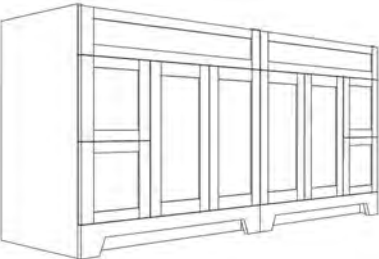

COMBINATION 72" DOUBLE VANITY

SKU	W	D	H	WT LBS	CU FT
VSD36L	36"	21"	34"	98	15
VSD36R	36"	21"	34"	98	15

DESCRIPTION

Includes Decorative Toe Kick & 1 x 3/4" Wood Filler
2 Doors 12" Wide, 2 Drawers 12" Wide, 1 Fake Drawer Front